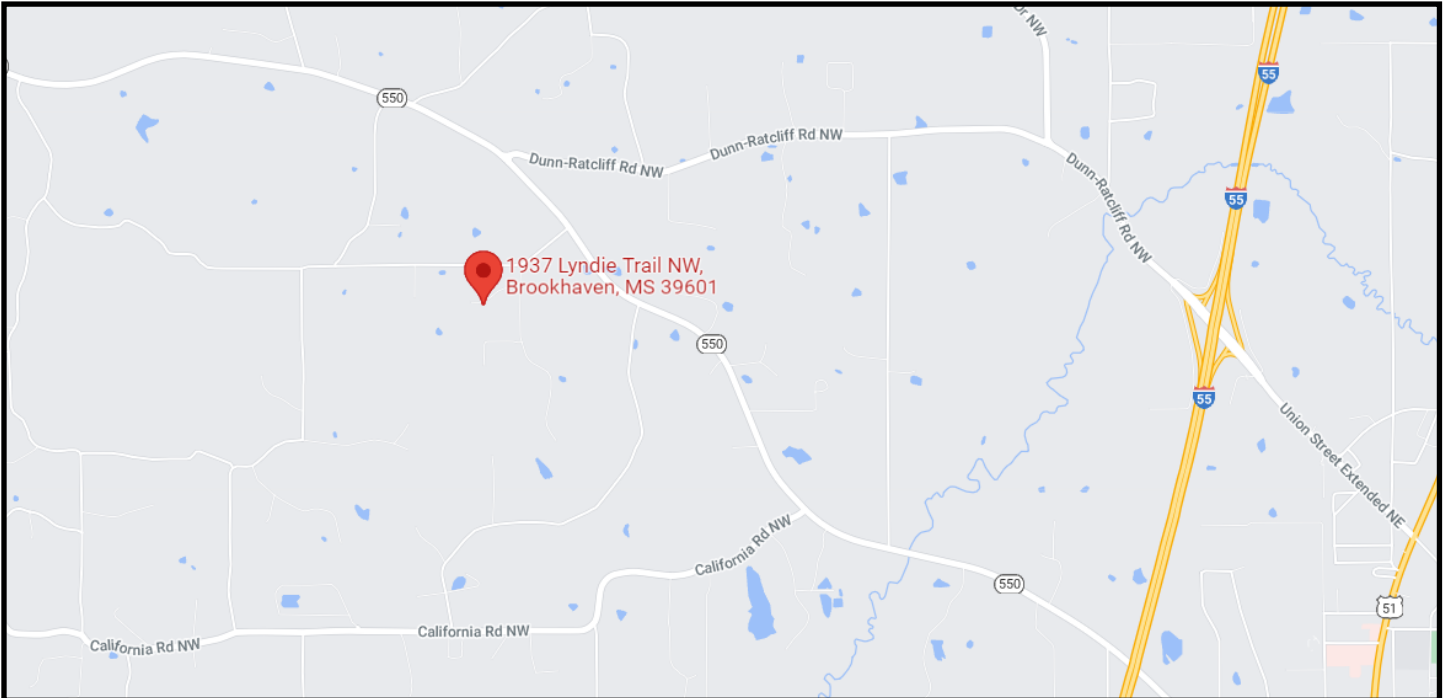

## Directional Map

1937 Lyndie Trail NW Brookhaven, MS 39601

Directions from Brookhaven, MS: Travel west on Hwy 550 for 3.5 miles. Turn left on Sams Road NW, then another left on Lyndie Lane NW. In about 350 feet the property will be on your right.