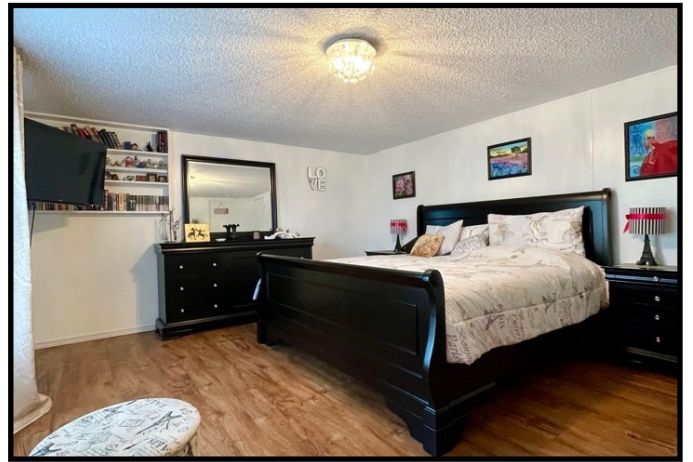

2010-2021
AMERICAN
BEST
BROKERAGES

Call me today!

SABRINA WOLFE, REALTOR®
Sabrina@TomSmithHomes.com
601.990.5070 office | 601.754.3763 cell