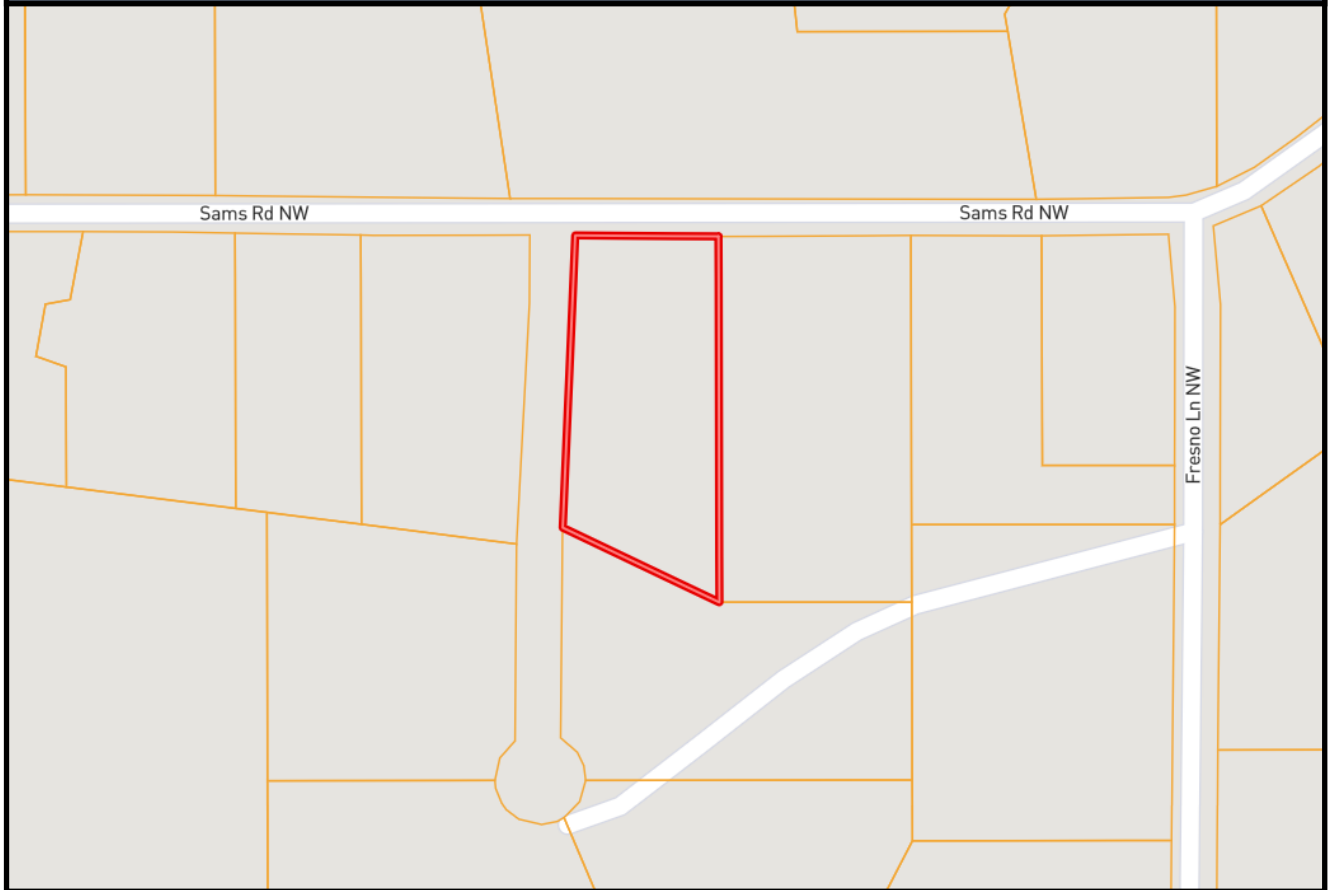

Ownership Map

call me today!

SABRINA WOLFF, REALTOR®
Sabrina@TomSmithHomes.com
601.990.5070 office | 601.754.3763 cell