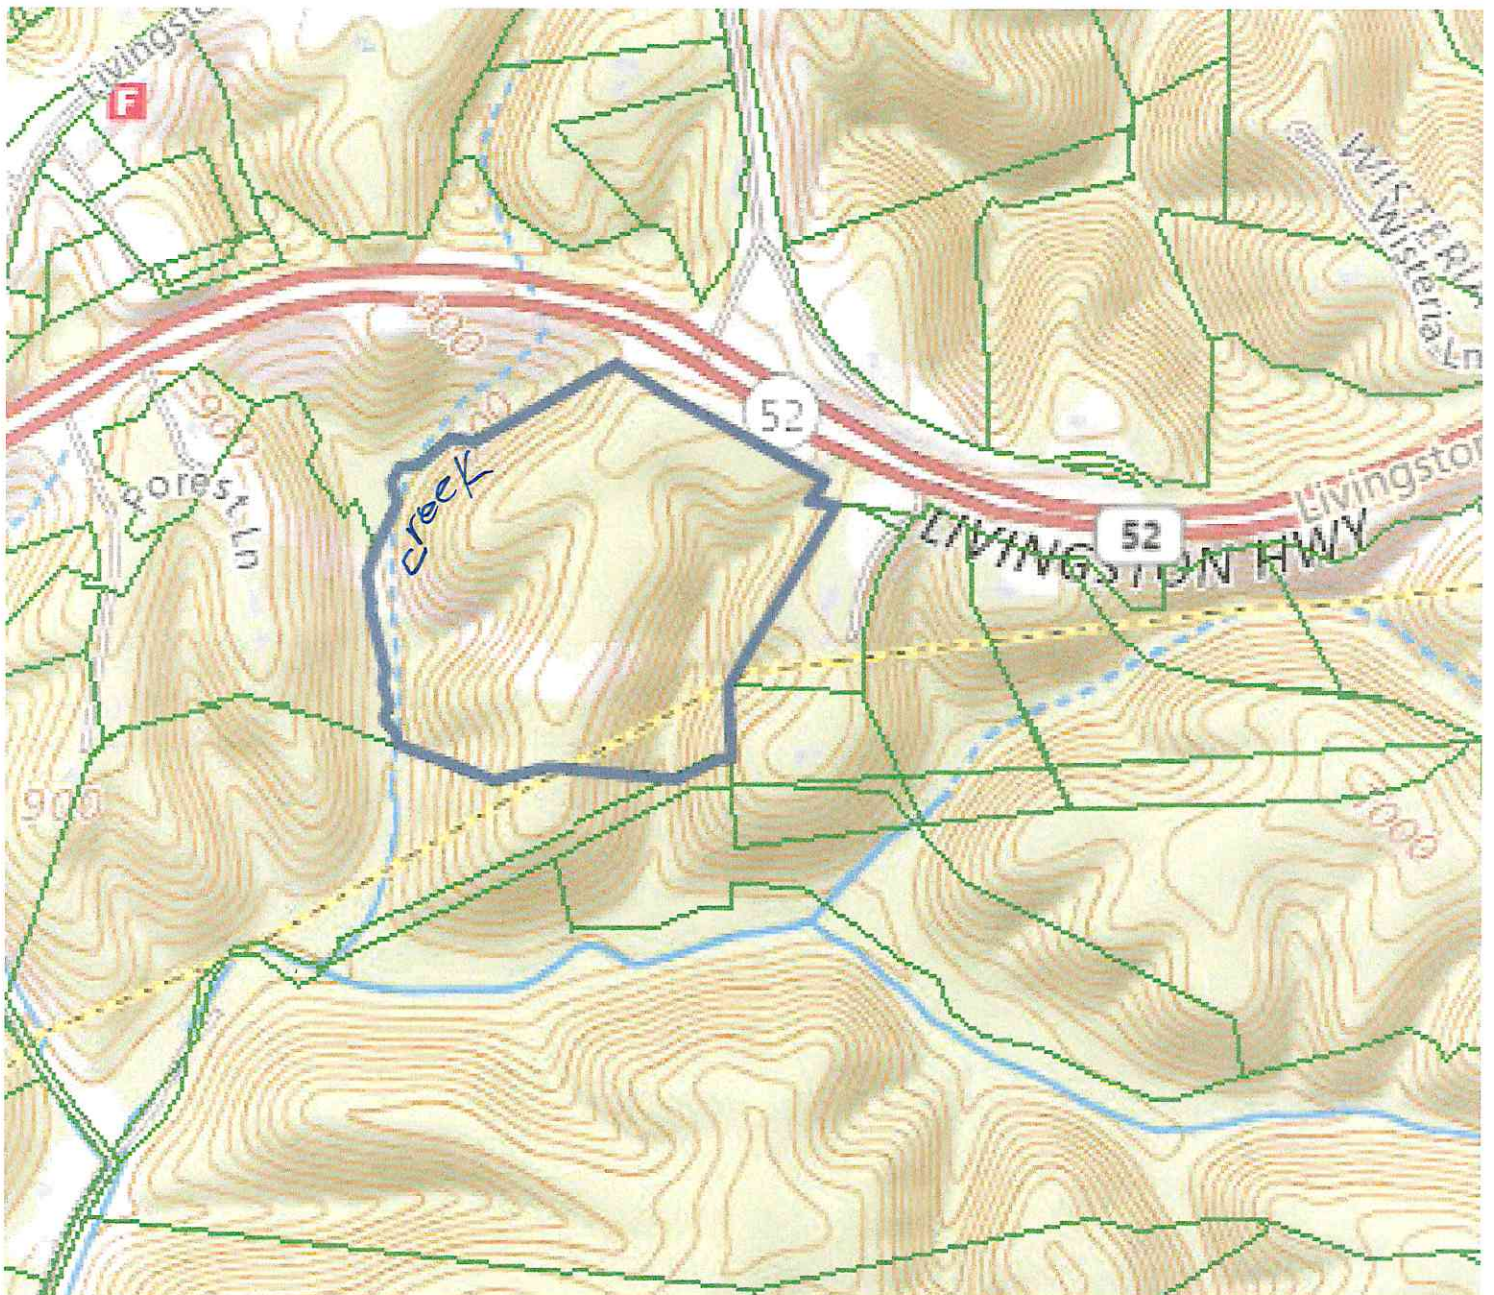

Map for Parcel Address: Livingston Hwy TN Parcel ID: 064 043.00 000

Debra Dodd
No. 1 Quality Realty
931-397-1660
debradodd@no1qualityrealty.com

MLS Tax SuiteTM

Powered by CRS Data

Map for Parcel Address: Livingston Hwy TN Parcel ID: 064 043.00 000