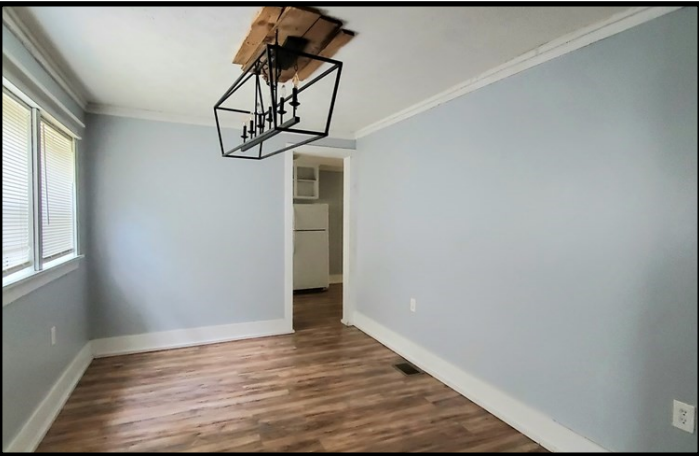

2011-2020
BEST
BROKERAGES

Call me today!

TRINITY WEBB, REALTOR®
Trinity@TomSmithHomes.com
601.990.5070 office | 769.218.7860 cell