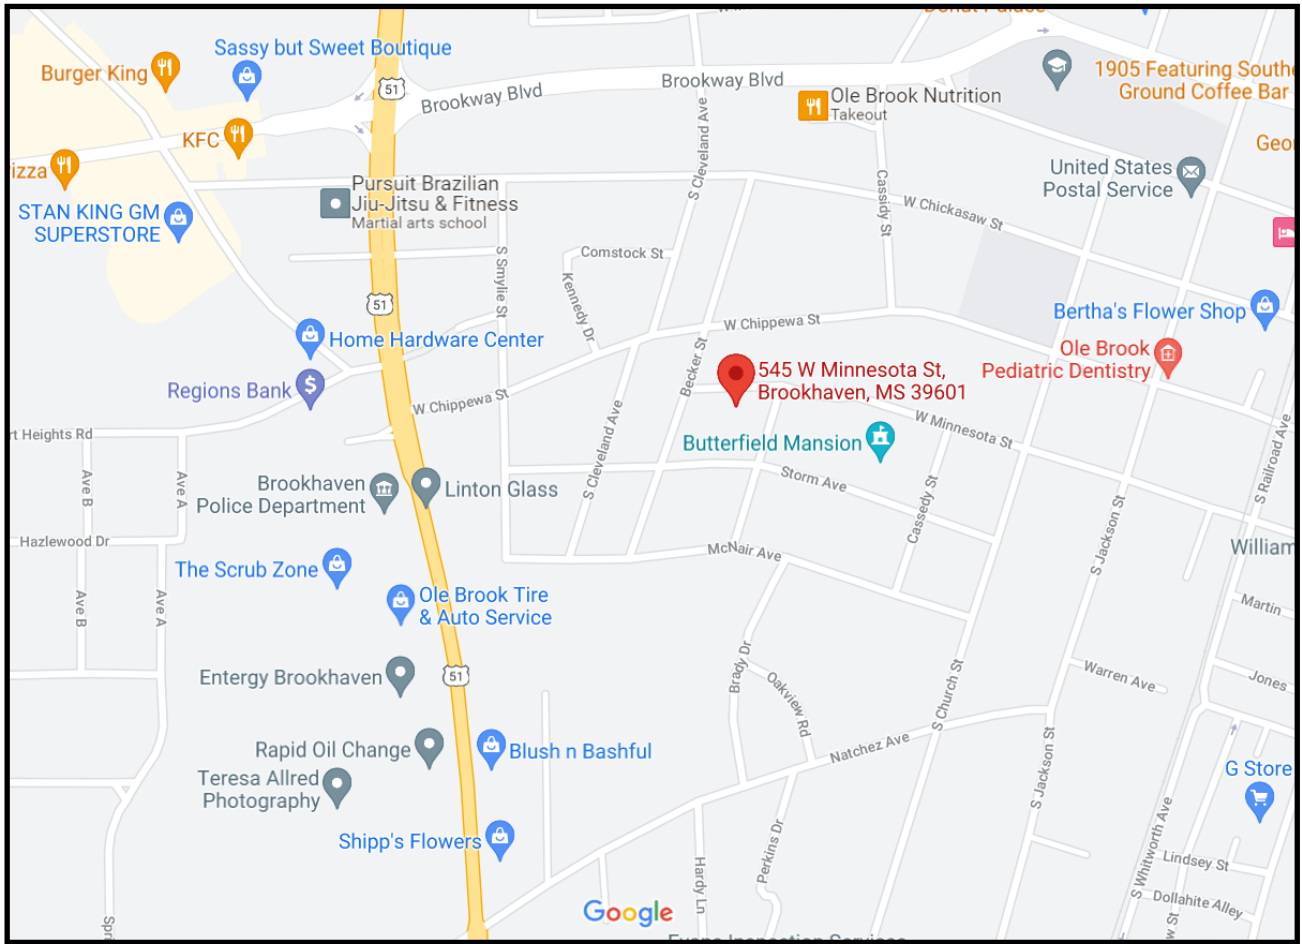

Renovated Home on 0.37+/- Acres
Lincoln County, MS

\$160,000

545 W Minnesota St.
Brookhaven, MS 39601

545 W Minnesota St Brookhaven, MS 39601

Come take a look at this farm style home situated on a .37+/- acre lot, in the heart of Brookhaven, MS! The renovated home offers 1,823+/- square foot, four bedrooms, three baths, new shutters and columns out front! The rooms in this Lincoln County home are spacious, with room to grow! You are sure to enjoy the summer months on the deck out back! Also in the back is a storage building for your lawn equipment. The home is in a great location with road frontage on W Minnesota Street, convenient to all the amenities Brookhaven has to offer. Call Trinity today to schedule a viewing!

Directions from Brookway Boulevard in Brookhaven, MS: Turn right onto US-51 S. Travel 0.3 miles and turn left onto W Chippewa St. Travel 0.3 miles and turn right onto Becker Street. Travel 299 feet and turn left onto W Minnesota Street. The home will be on the right in 270 feet.

Directional Map

545 W Minnesota Street Brookhaven, MS 39601

Directions from Brookway Boulevard in Brookhaven, MS: Turn right onto US-51 S. Travel 0.3 miles and turn left onto W Chippewa St. Travel 0.3 miles and turn right onto Becker Street. Travel 299 feet and turn left onto W Minnesota Street. The home will be on the right in 270 feet.