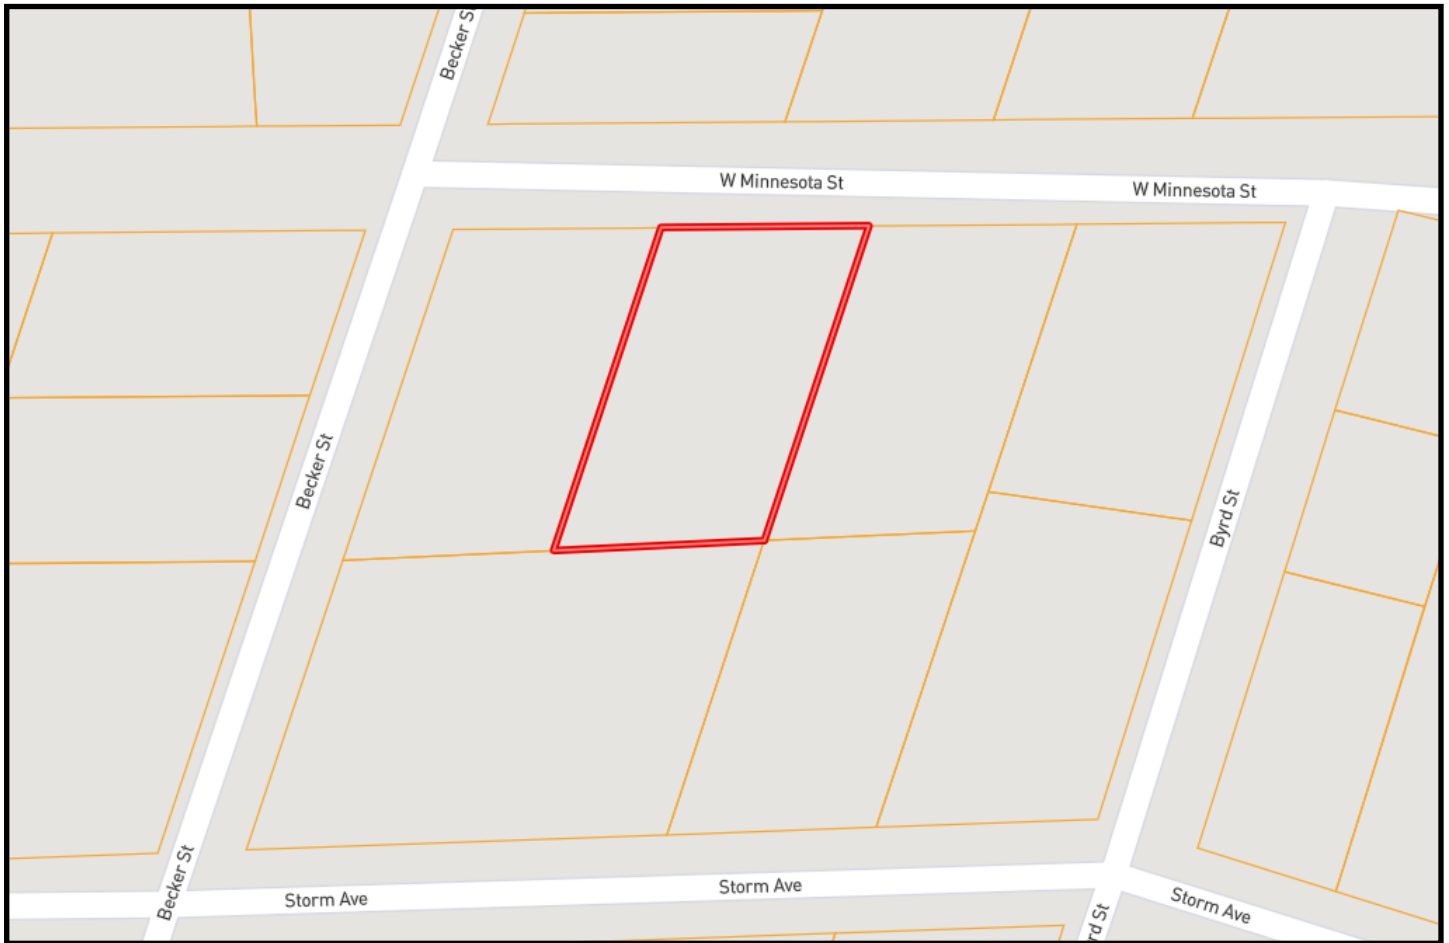

Ownership Map