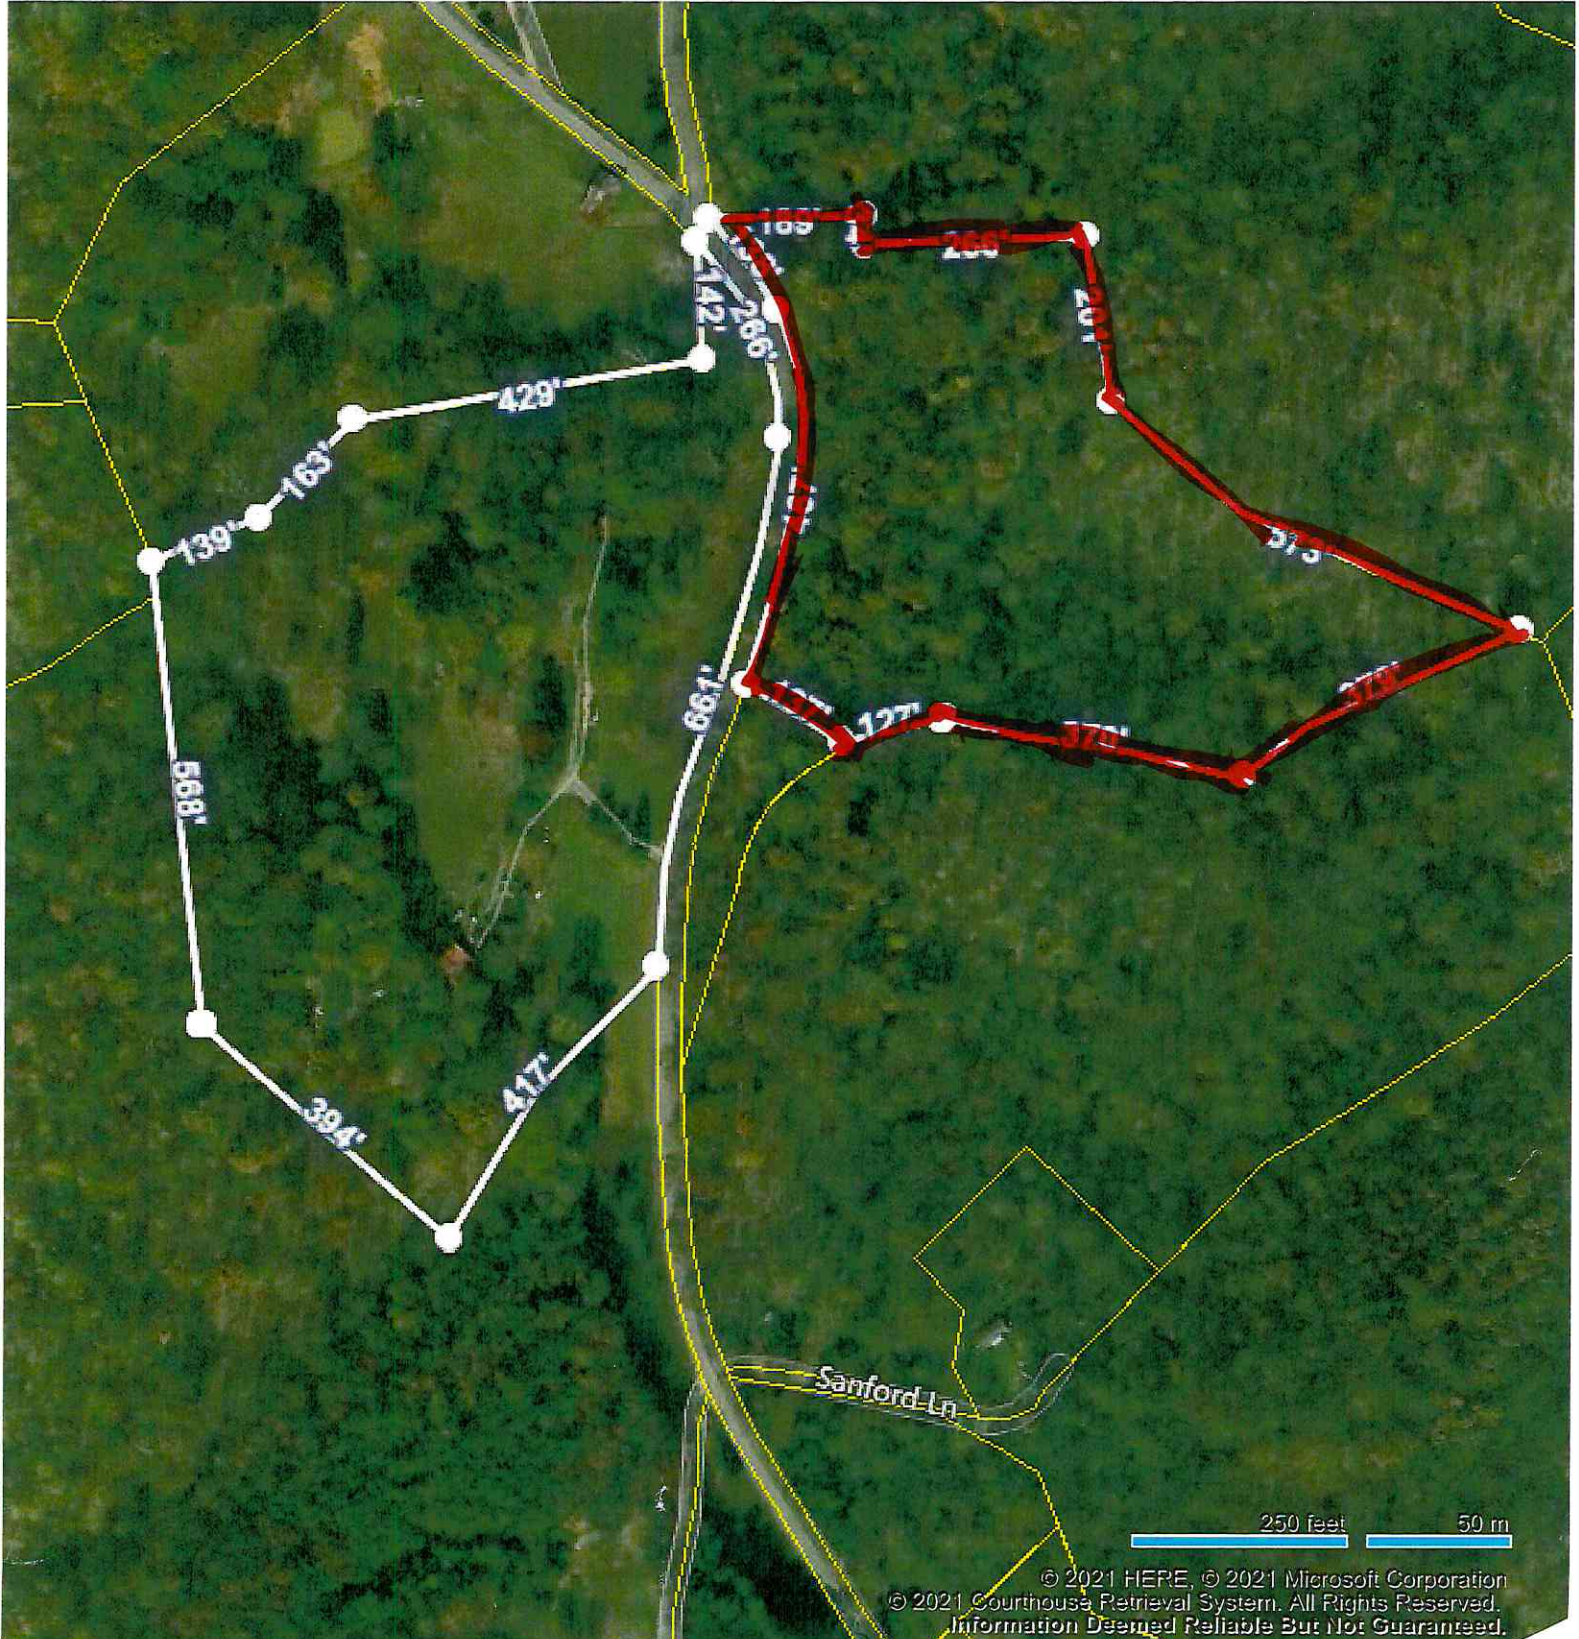

Debra Dodd  
 No. 1 Quality Realty  
 931-397-1660  
 debradodd@no1qualityrealty.com

**MLS Tax Suite**<sup>TM</sup>  
 Powered by CRS Data

*10 AC  
 Land only*

Map for Parcel Address: 1220 Old Antioch Rd Gainesboro, TN 38562-5018 Parcel ID: 030 008.00

Debra Dodd  
No. 1 Quality Realty  
931-397-1660  
debradodd@no1qualityrealty.com

*10 Ac  
Land Only*

Map for Parcel Address: 1220 Old Antioch Rd Gainesboro, TN 38562-5018 Parcel ID: 030 008.00

Debra Dodd  
No. 1 Quality Realty  
931-397-1660  
debradodd@no1qualityrealty.com

*10 A Land  
only*

Map for Parcel Address: 1220 Old Antioch Rd Gainesboro, TN 38562-5018 Parcel ID: 030 008.00

Debra Dodd  
No. 1 Quality Realty  
931-397-1660  
debradodd@no1qualityrealty.com

*10 Ac Land only*

 **MLS Tax Suite**™  
Powered by CRS Data

Map for Parcel Address: 1220 Old Antioch Rd Gainesboro, TN 38562-5018 Parcel ID: 030 008.00