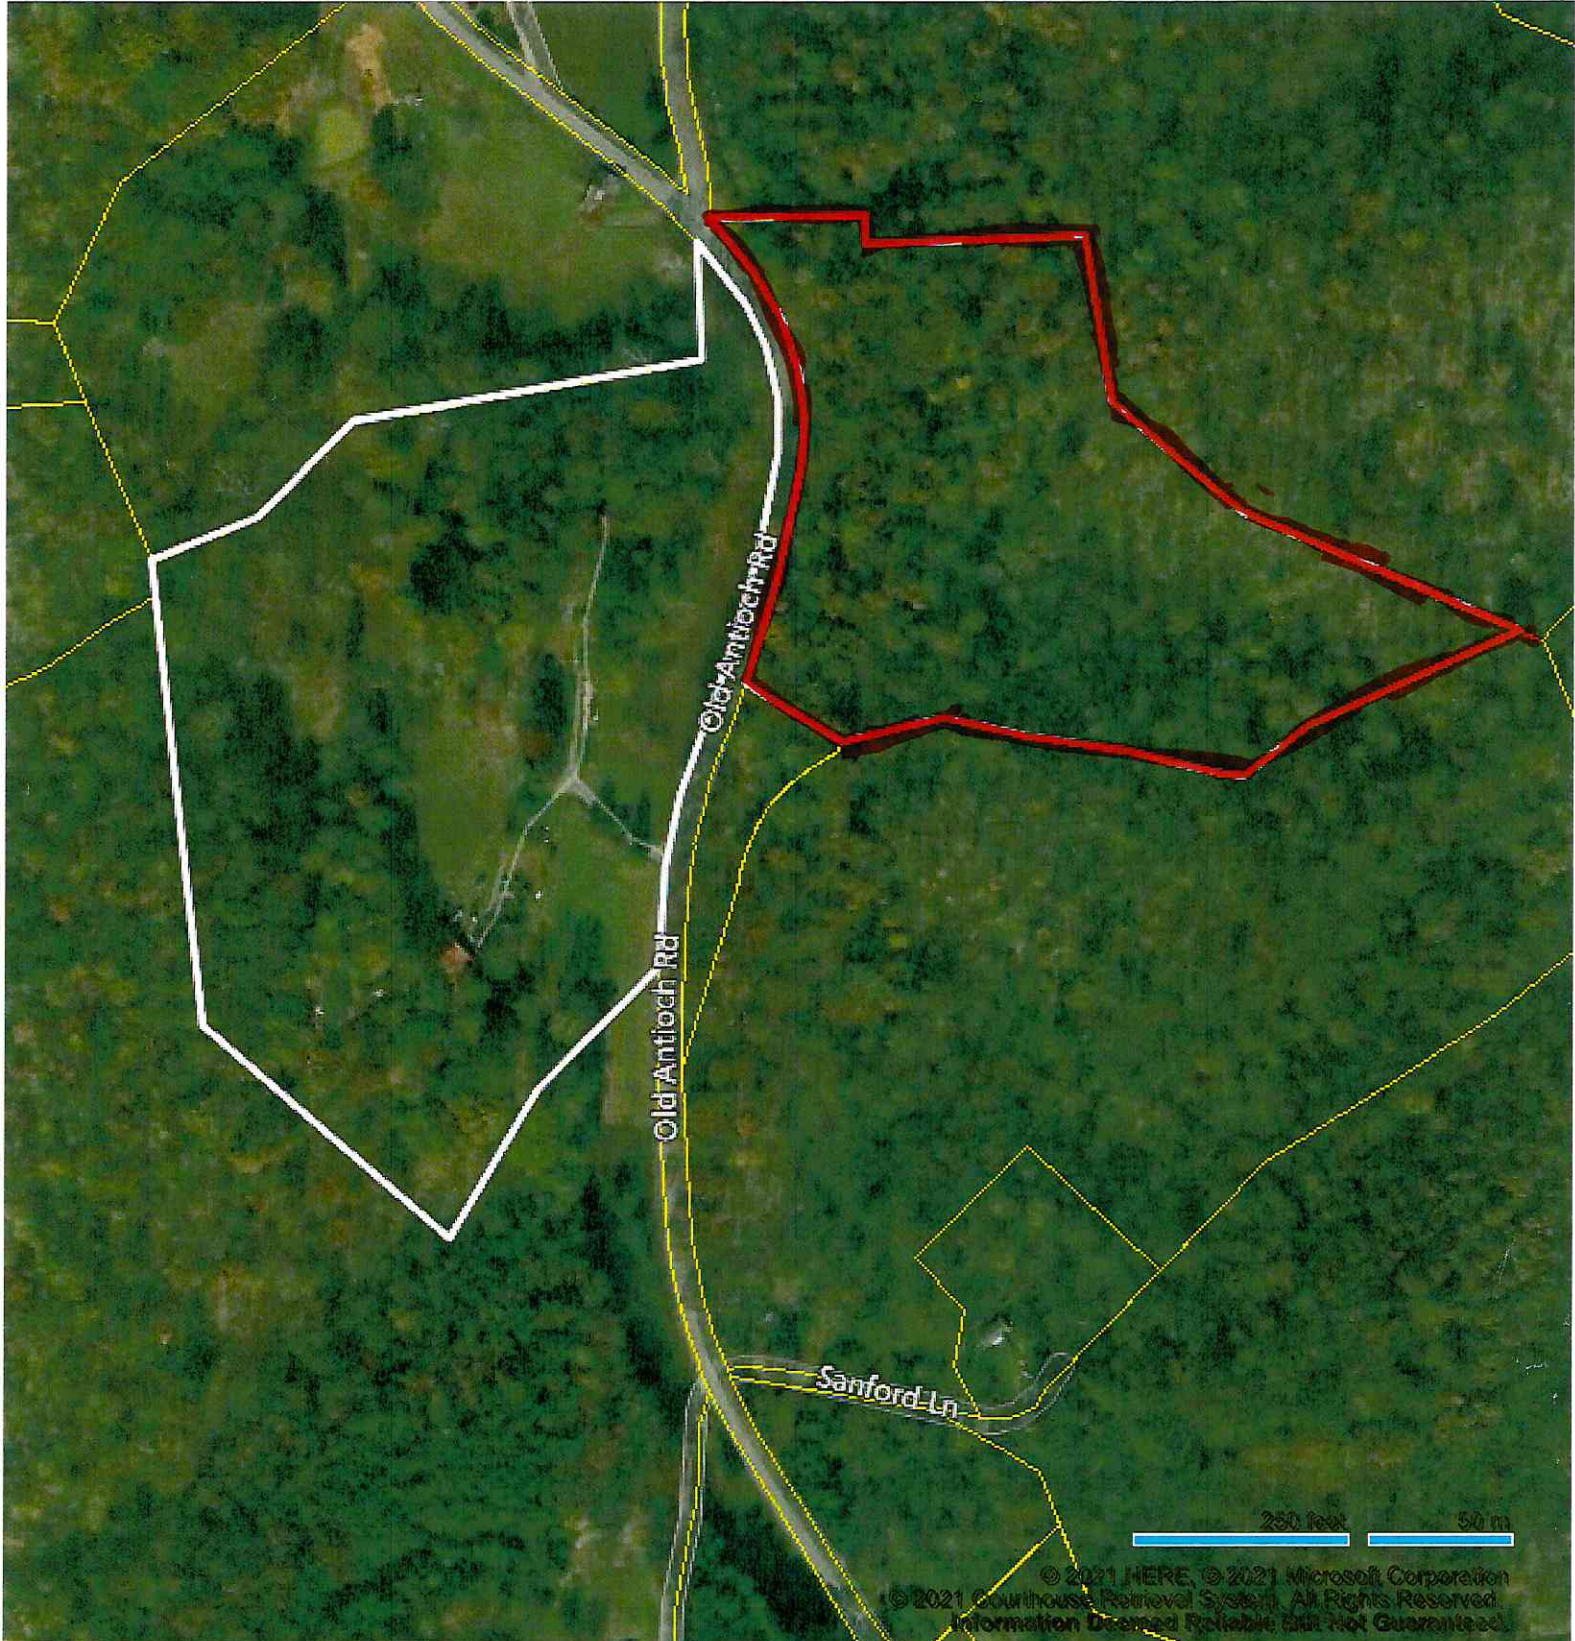

Debra Dodd  
 No. 1 Quality Realty  
 931-397-1660  
 debradodd@no1qualityrealty.com

**MLS Tax Suite**<sup>TM</sup>  
 Powered by CRS Data

*10 AC  
 Land only*

Map for Parcel Address: 1220 Old Antioch Rd Gainesboro, TN 38562-5018 Parcel ID: 030 008.00

Debra Dodd  
No. 1 Quality Realty  
931-397-1660  
debradodd@no1qualityrealty.com

*10 Ac  
Land Only*

Map for Parcel Address: 1220 Old Antioch Rd Gainesboro, TN 38562-5018 Parcel ID: 030 008.00

Debra Dodd  
No. 1 Quality Realty  
931-397-1660  
debradodd@no1qualityrealty.com

*10 A Land  
only*

Map for Parcel Address: 1220 Old Antioch Rd Gainesboro, TN 38562-5018 Parcel ID: 030 008.00

Debra Dodd  
No. 1 Quality Realty  
931-397-1660  
debradodd@no1qualityrealty.com

*10 Ac Land only*

 **MLS Tax Suite**™  
Powered by CRS Data

Map for Parcel Address: 1220 Old Antioch Rd Gainesboro, TN 38562-5018 Parcel ID: 030 008.00