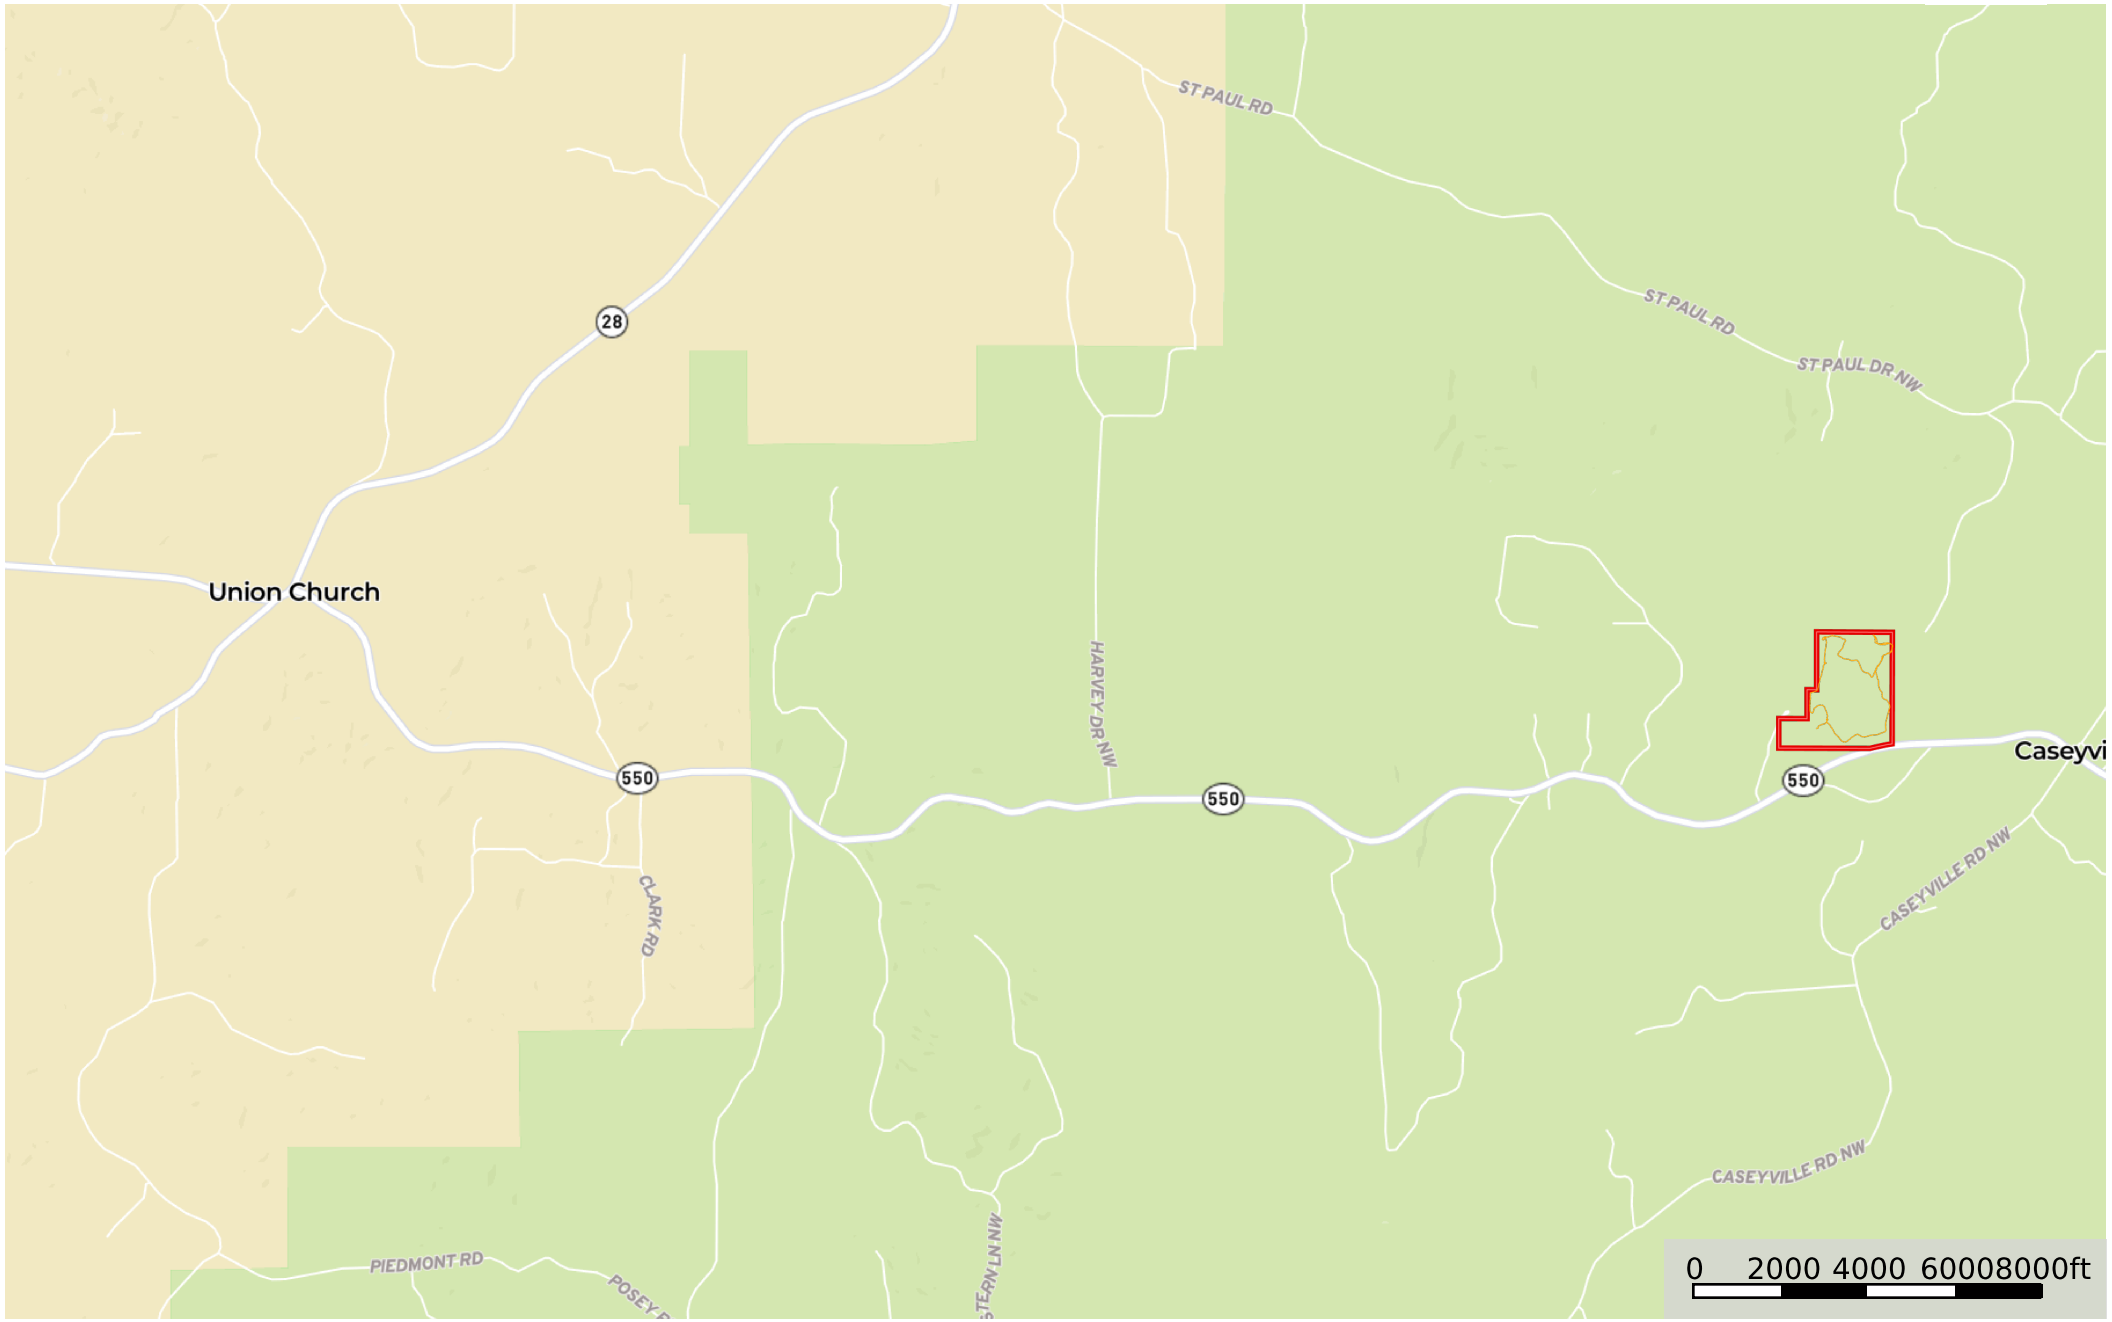

3940 Hwy 550

Lincoln County, Mississippi, 122 AC +/-

— Tour □ Boundary