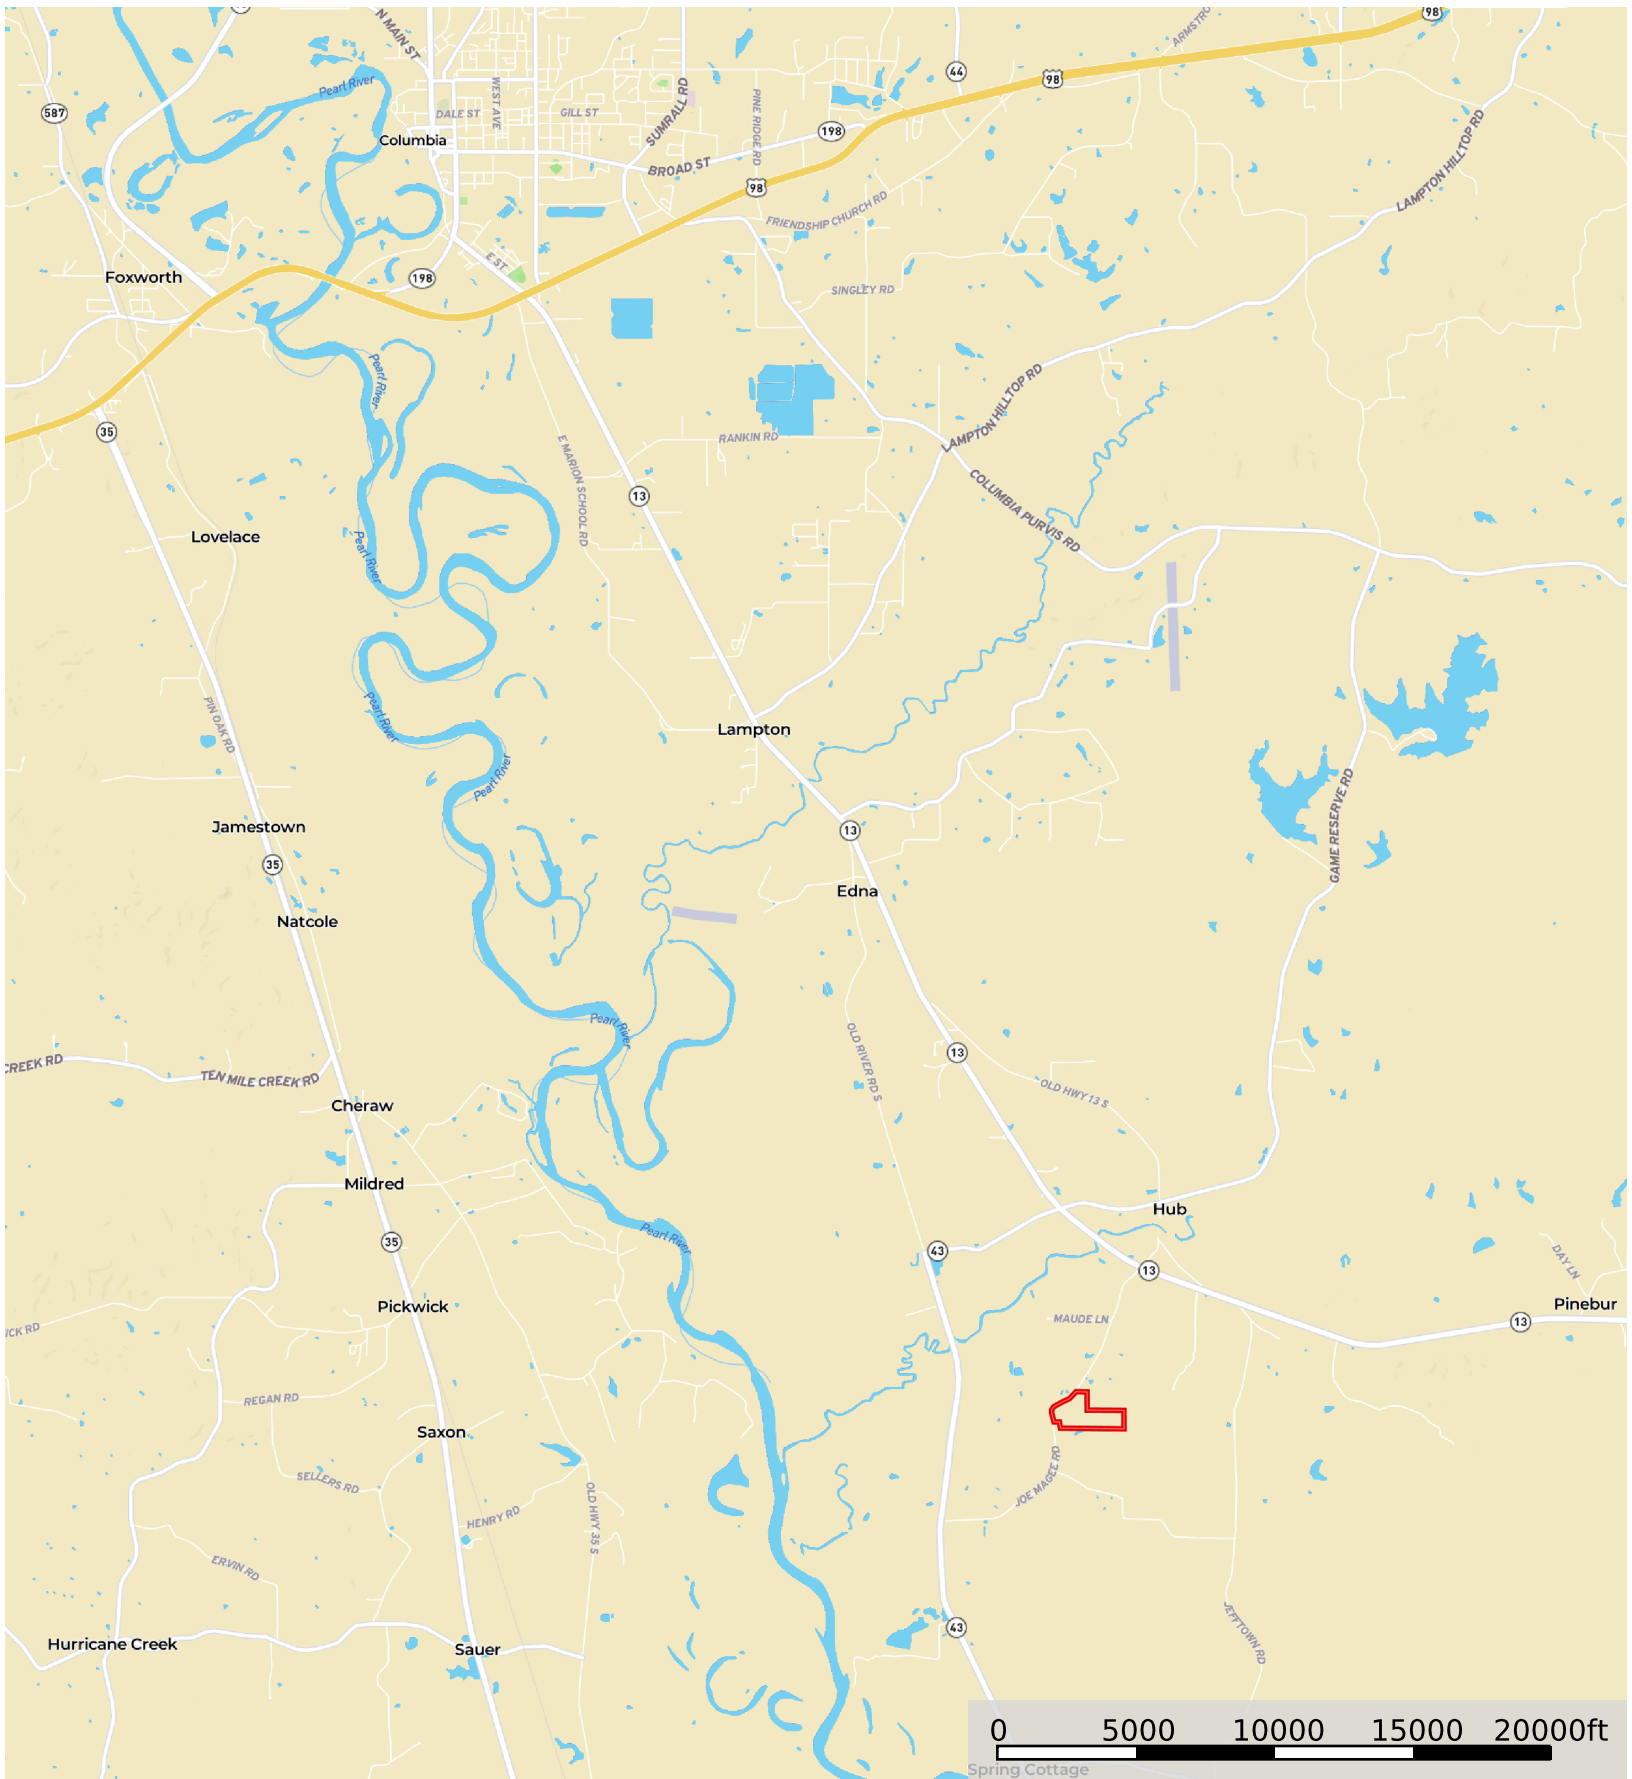

280 Joe Magee Rd

Marion County, Mississippi, 50 AC +/-

 Boundary