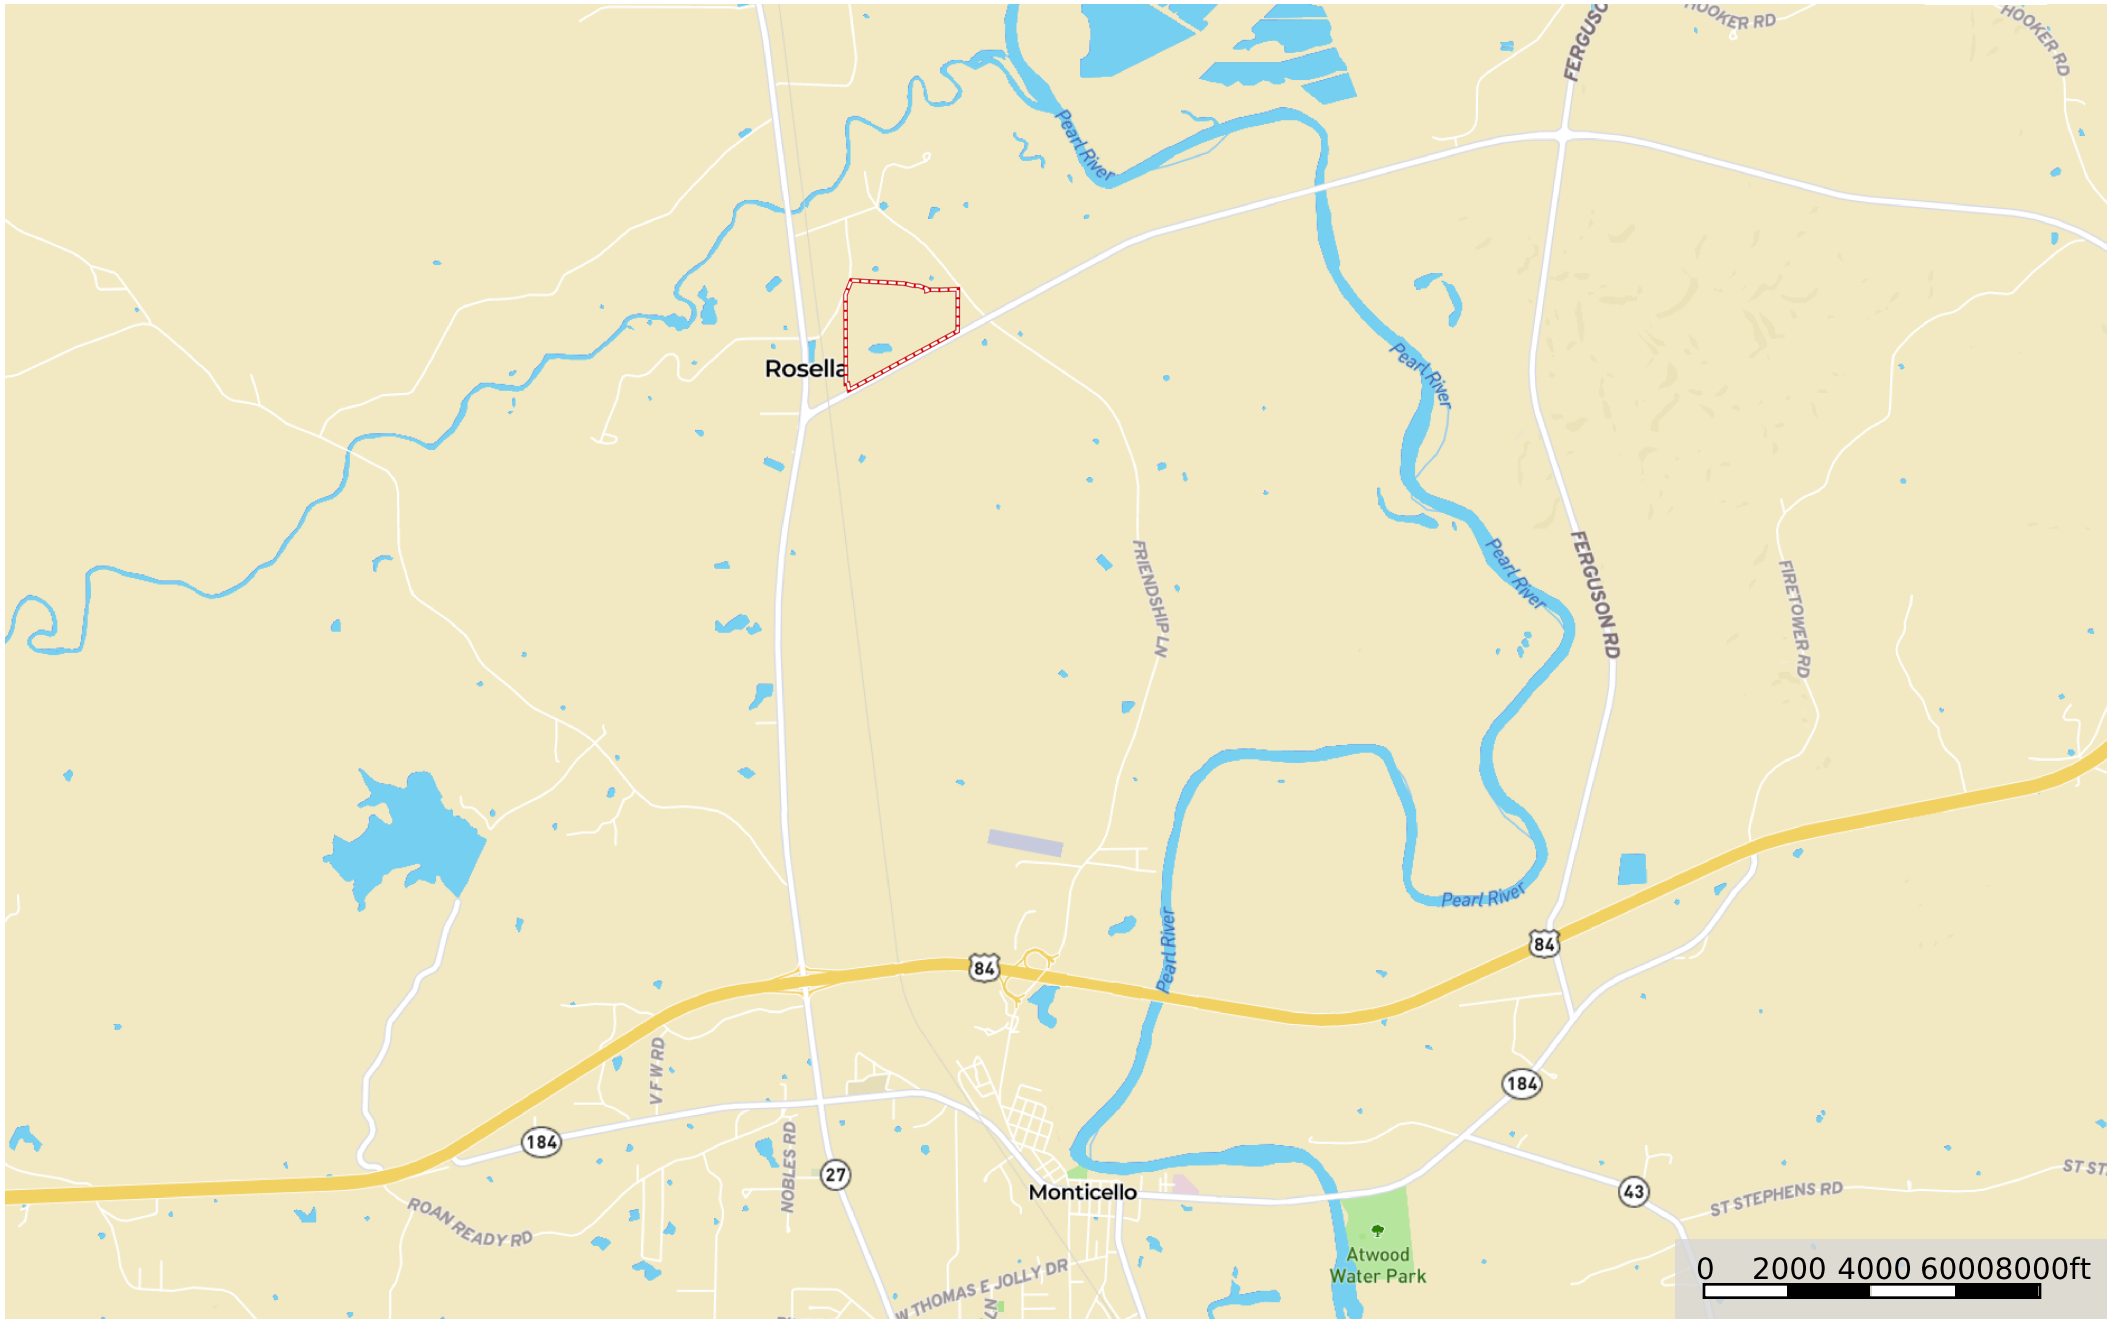

# Monticello Tracts-Sandifer Hwy

Lawrence County, Mississippi, 111 AC +/-

 Boundary