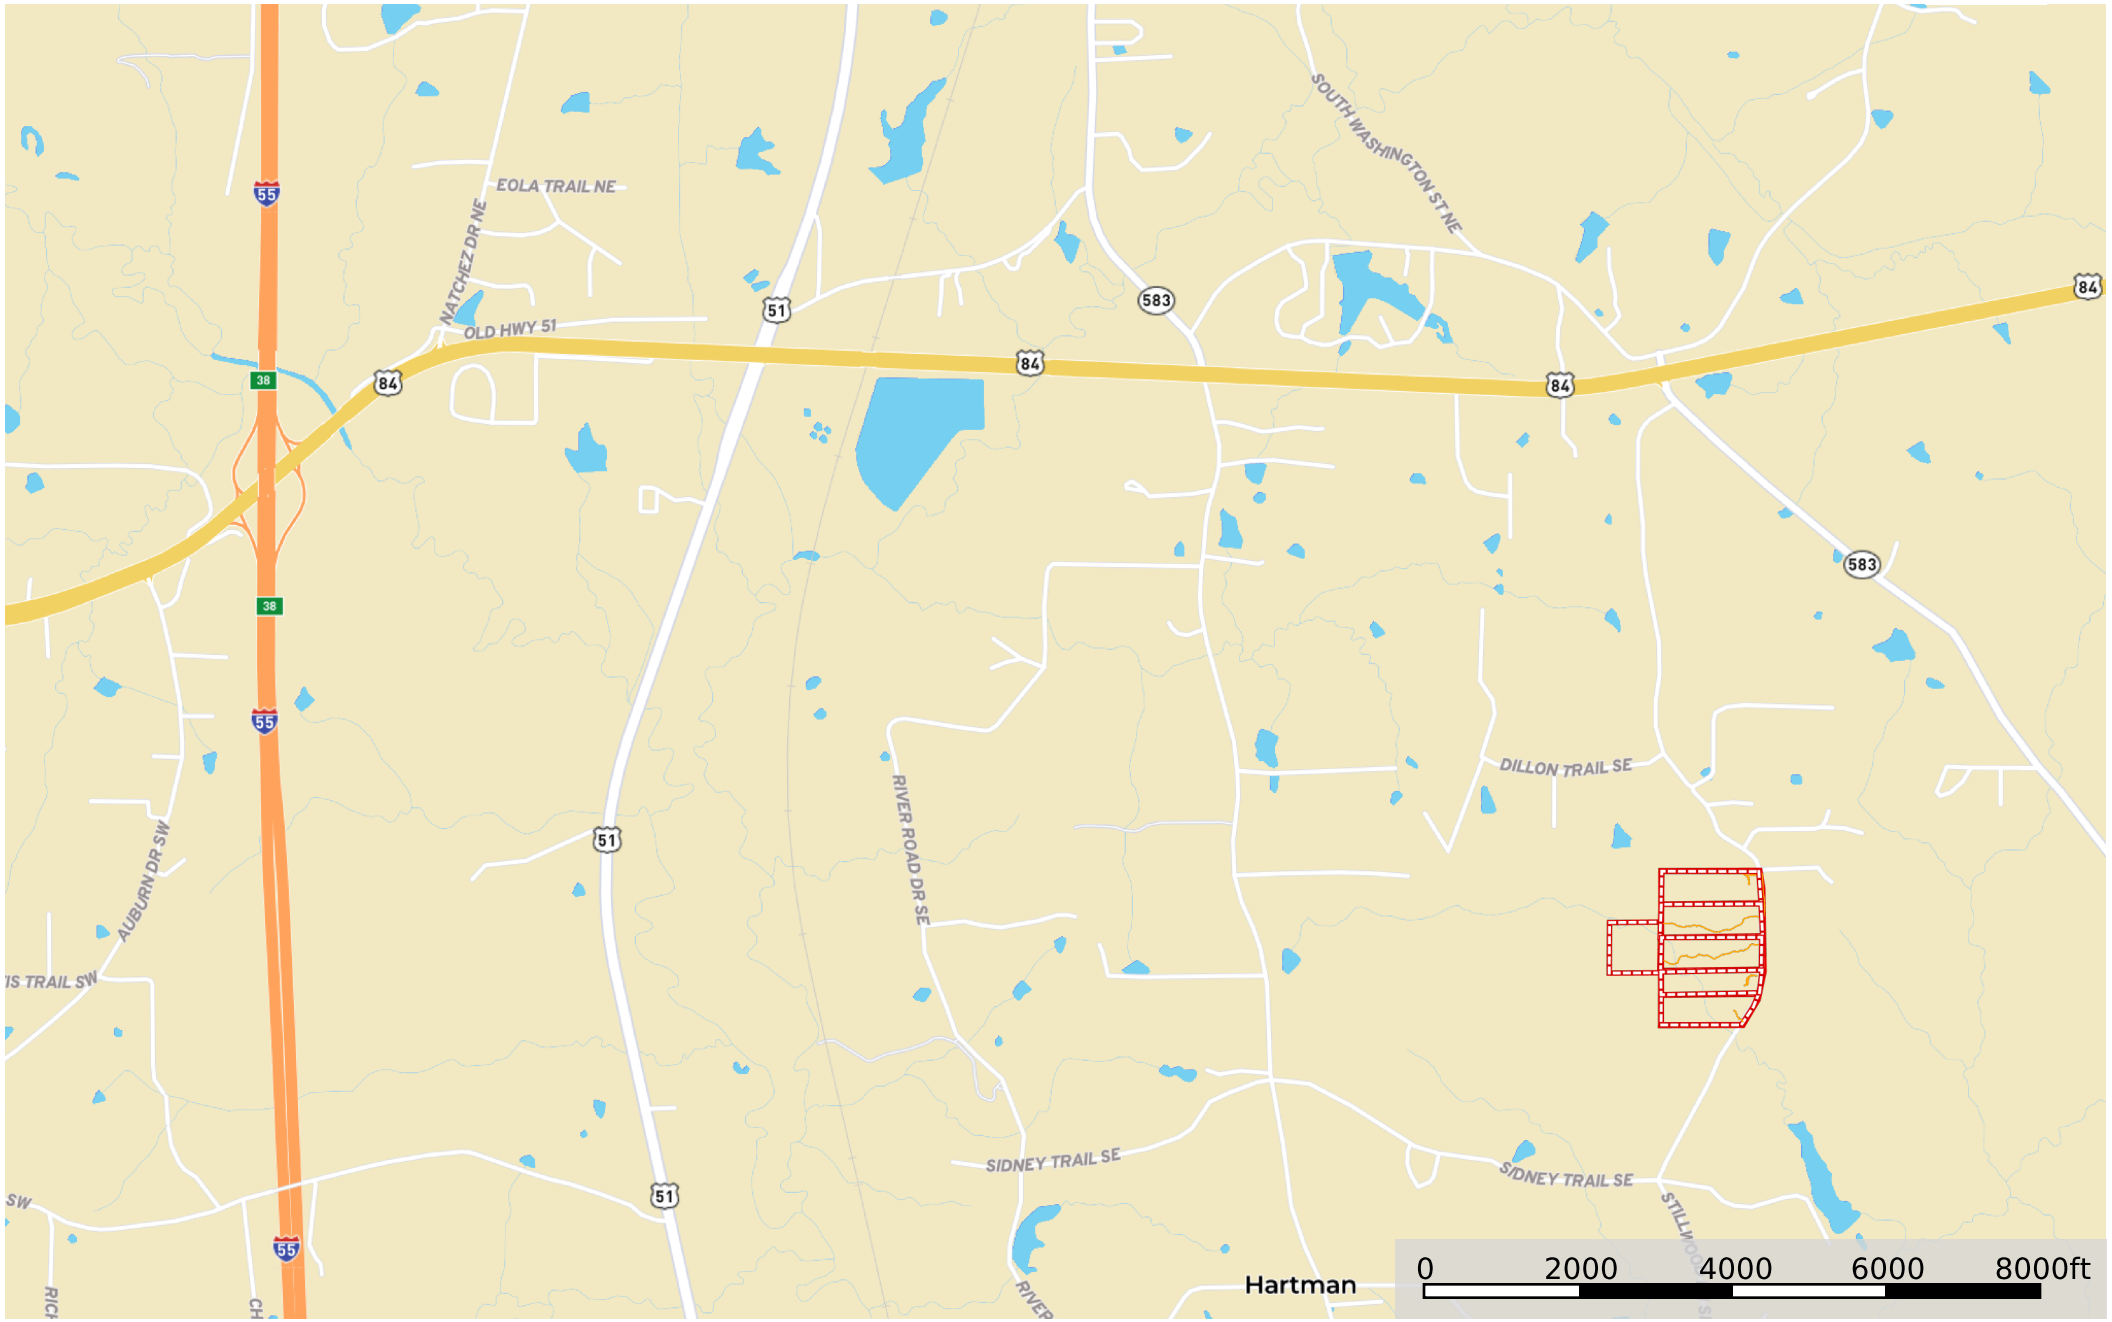

Greenwood Lane Tracts-Getaway

Lincoln County, Mississippi, AC +/-

- Tour
- Boundary
- Boundary