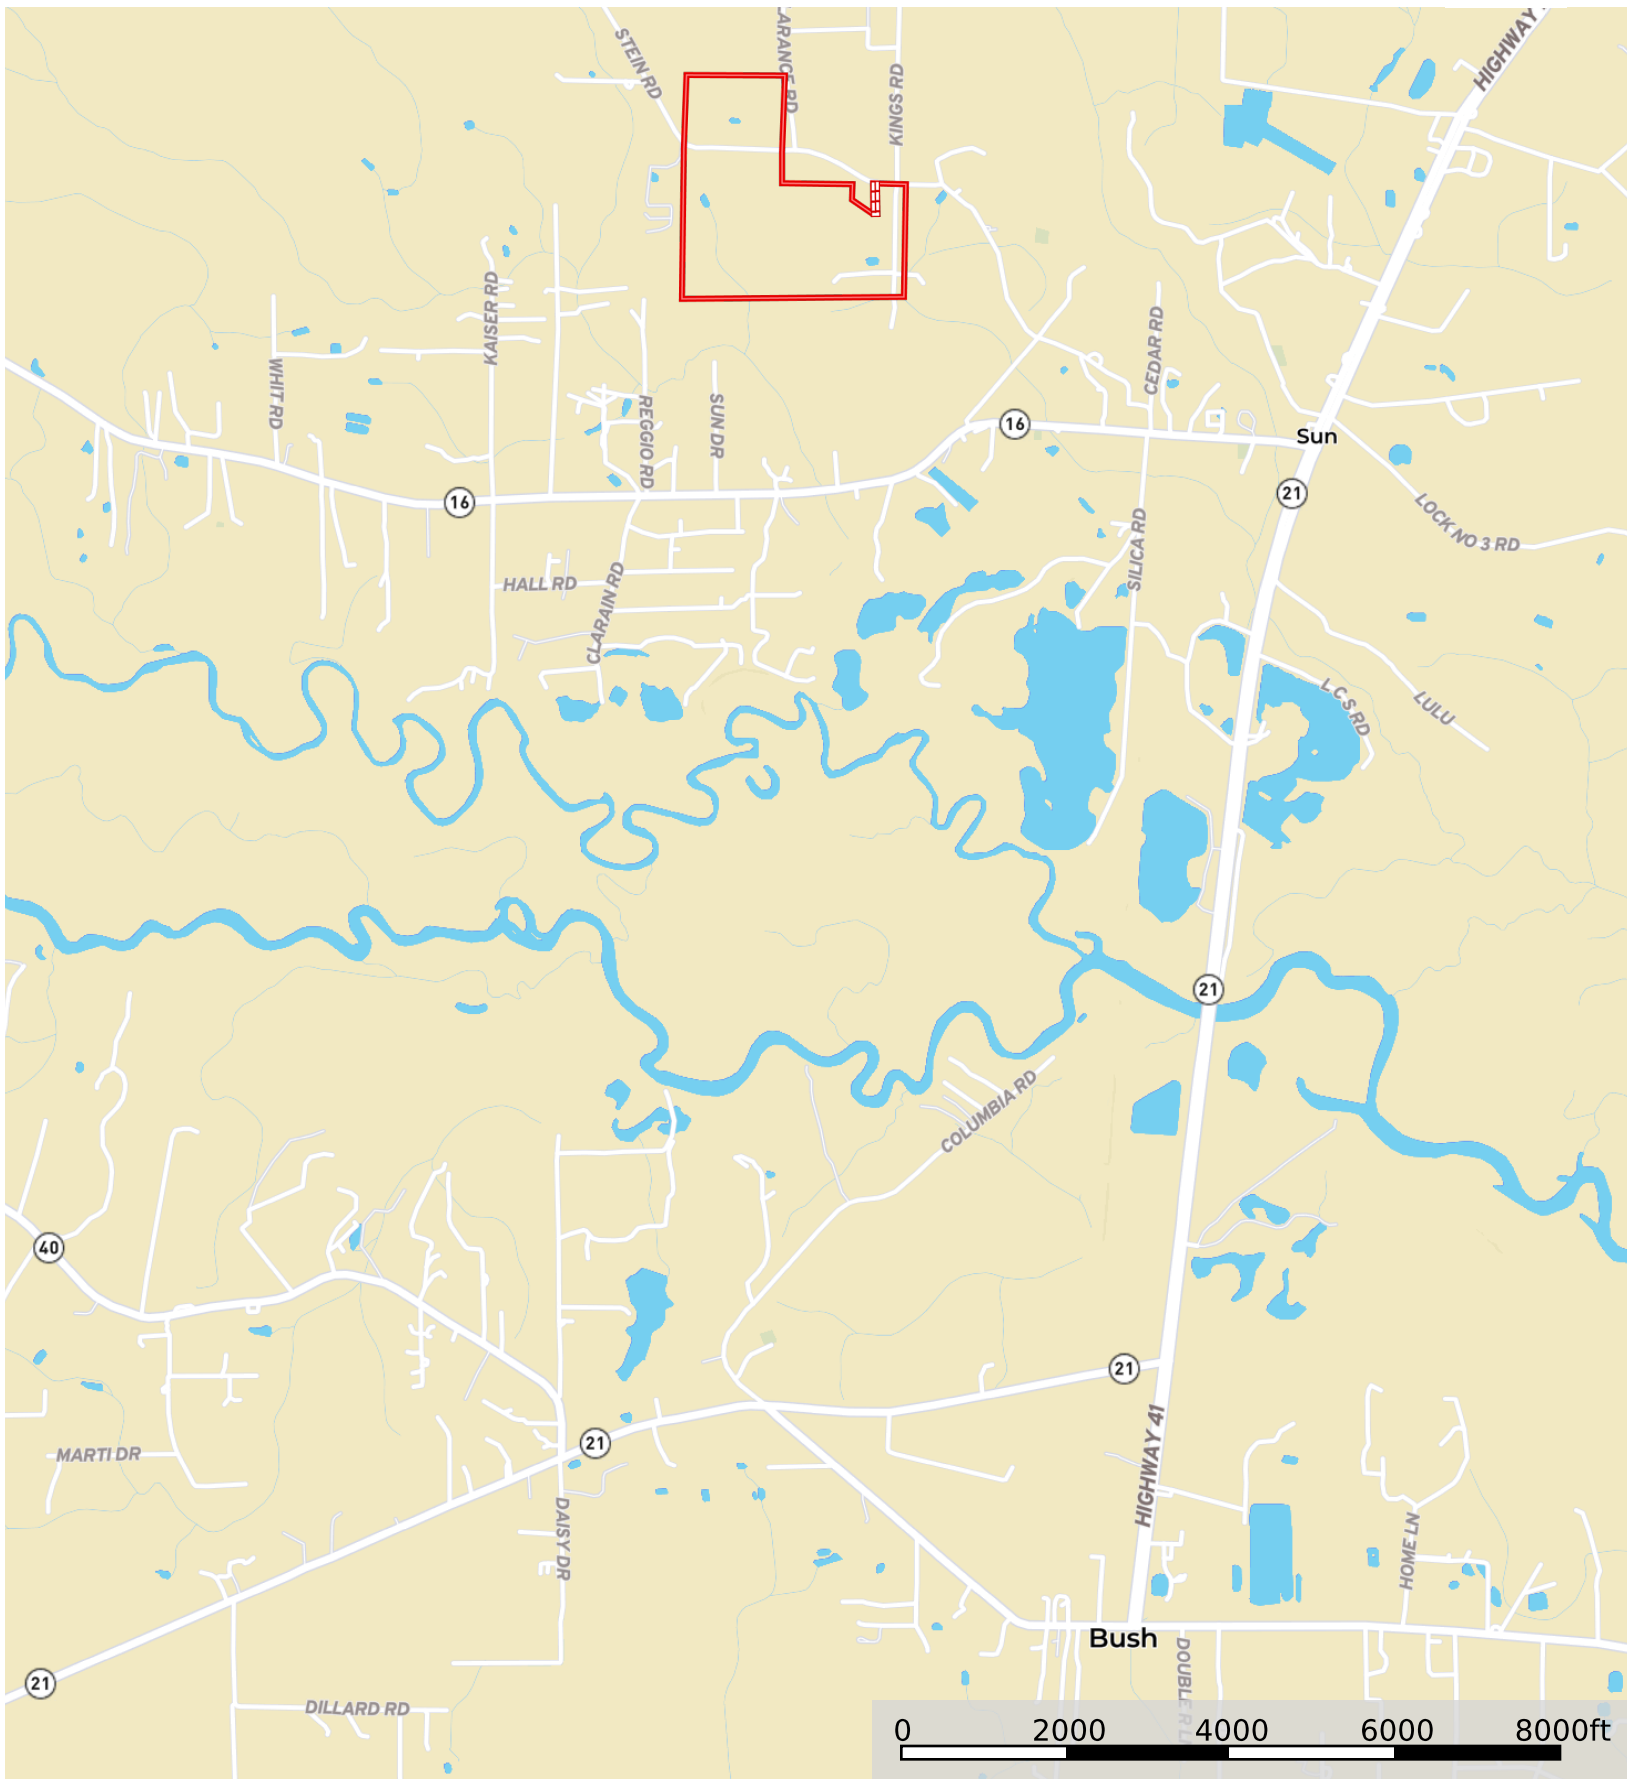

OD Kain / Sun LA

Washington Parish, Louisiana, 119.5 AC +/-

 Boundary  Boundary