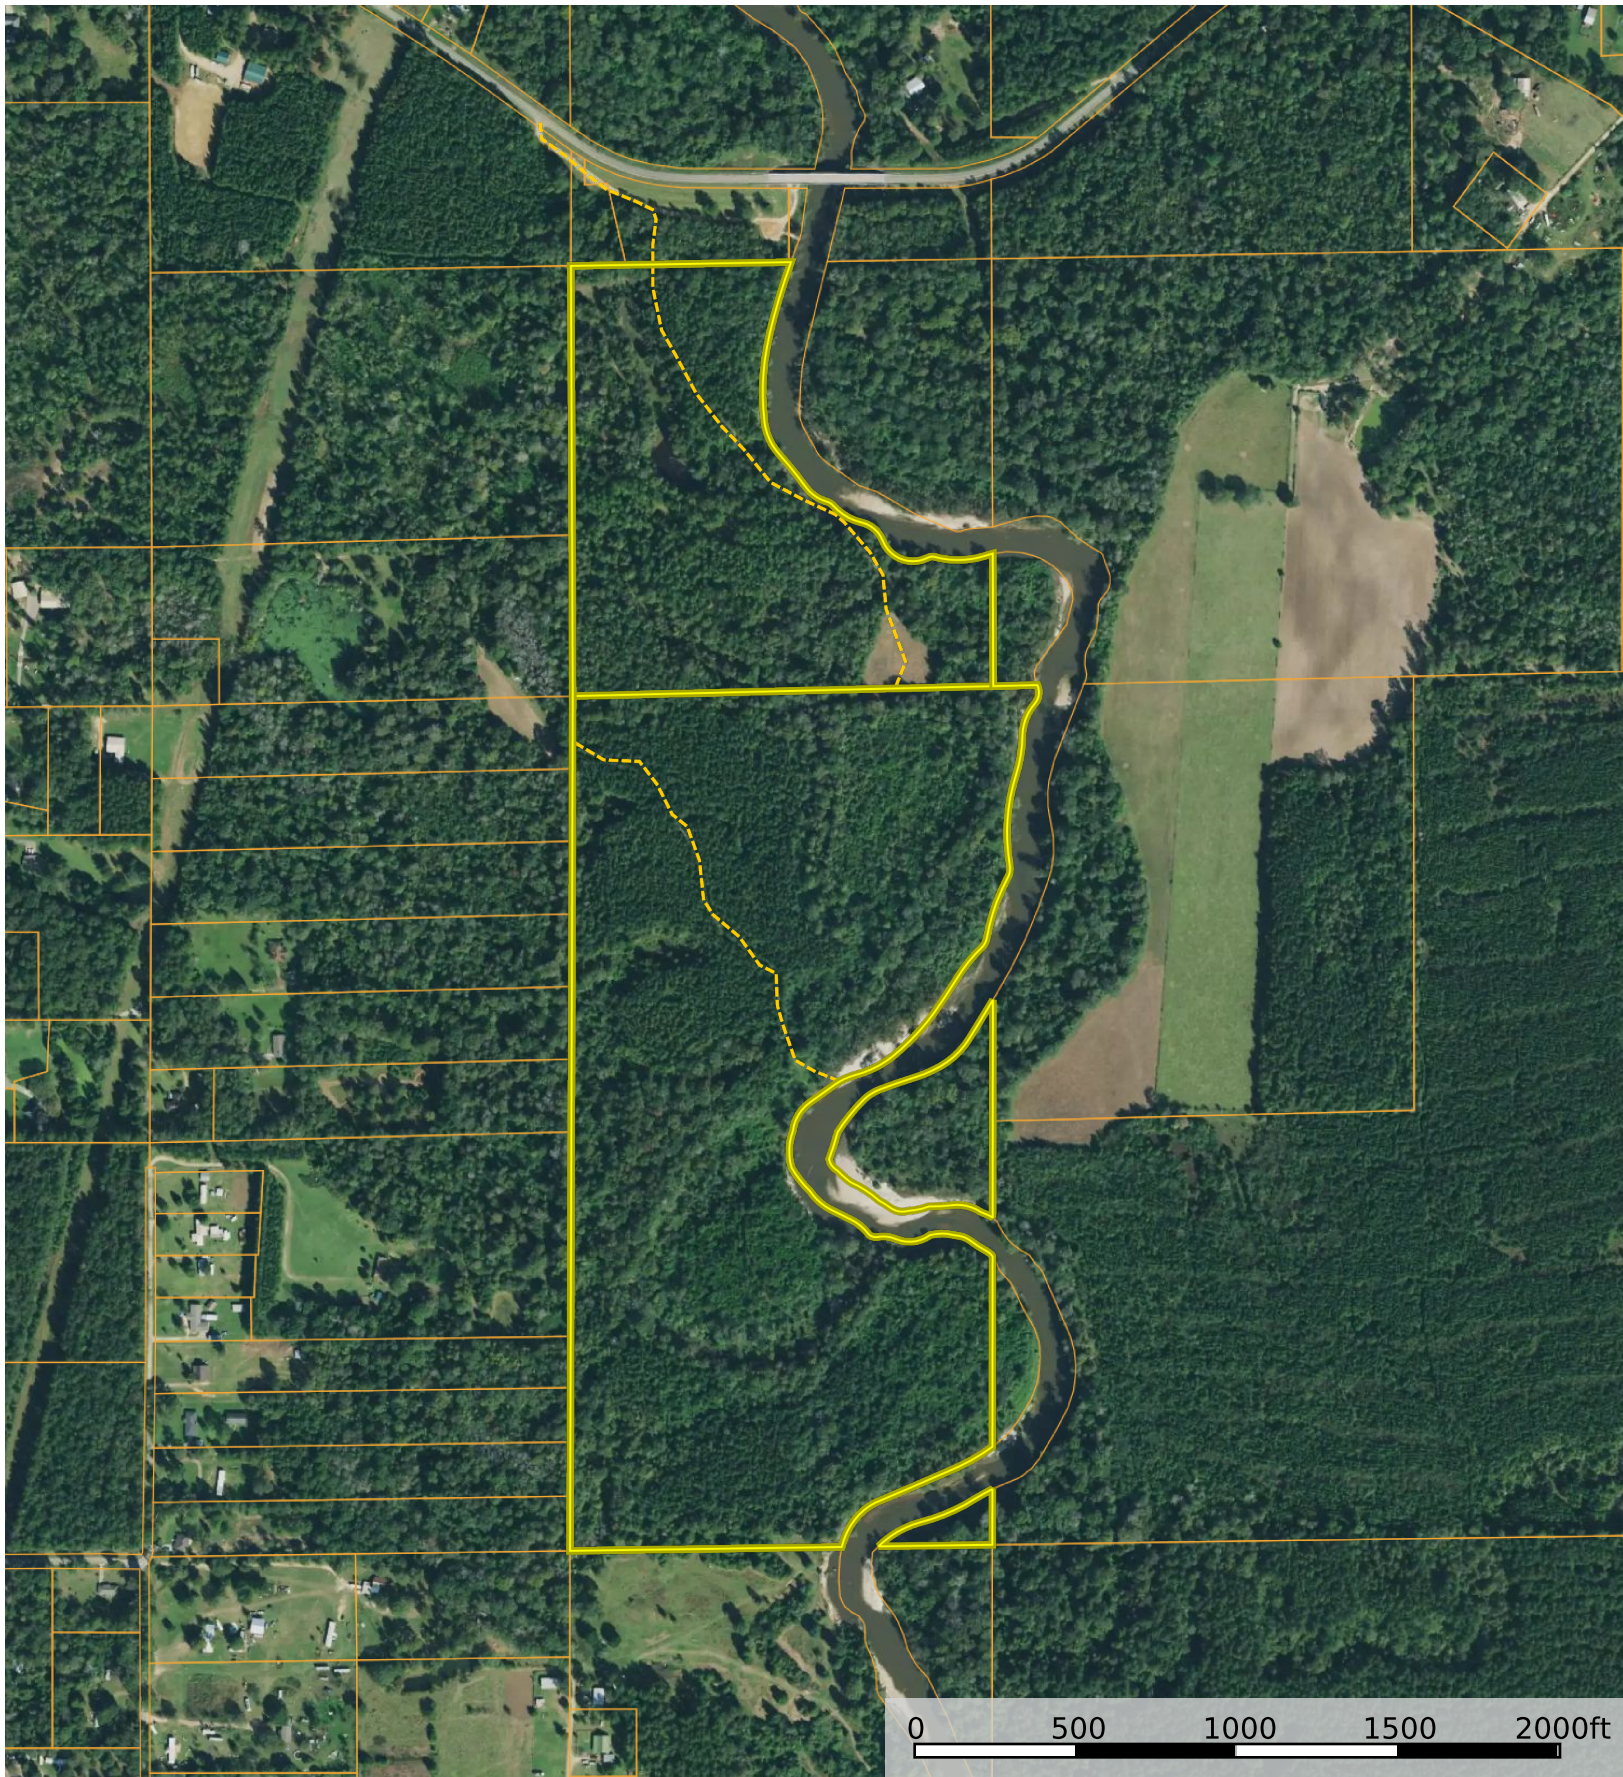

Tallahala Creek 113 AC

Forrest County, Mississippi, 113 AC +/-

--- Road / Trail □ Boundary