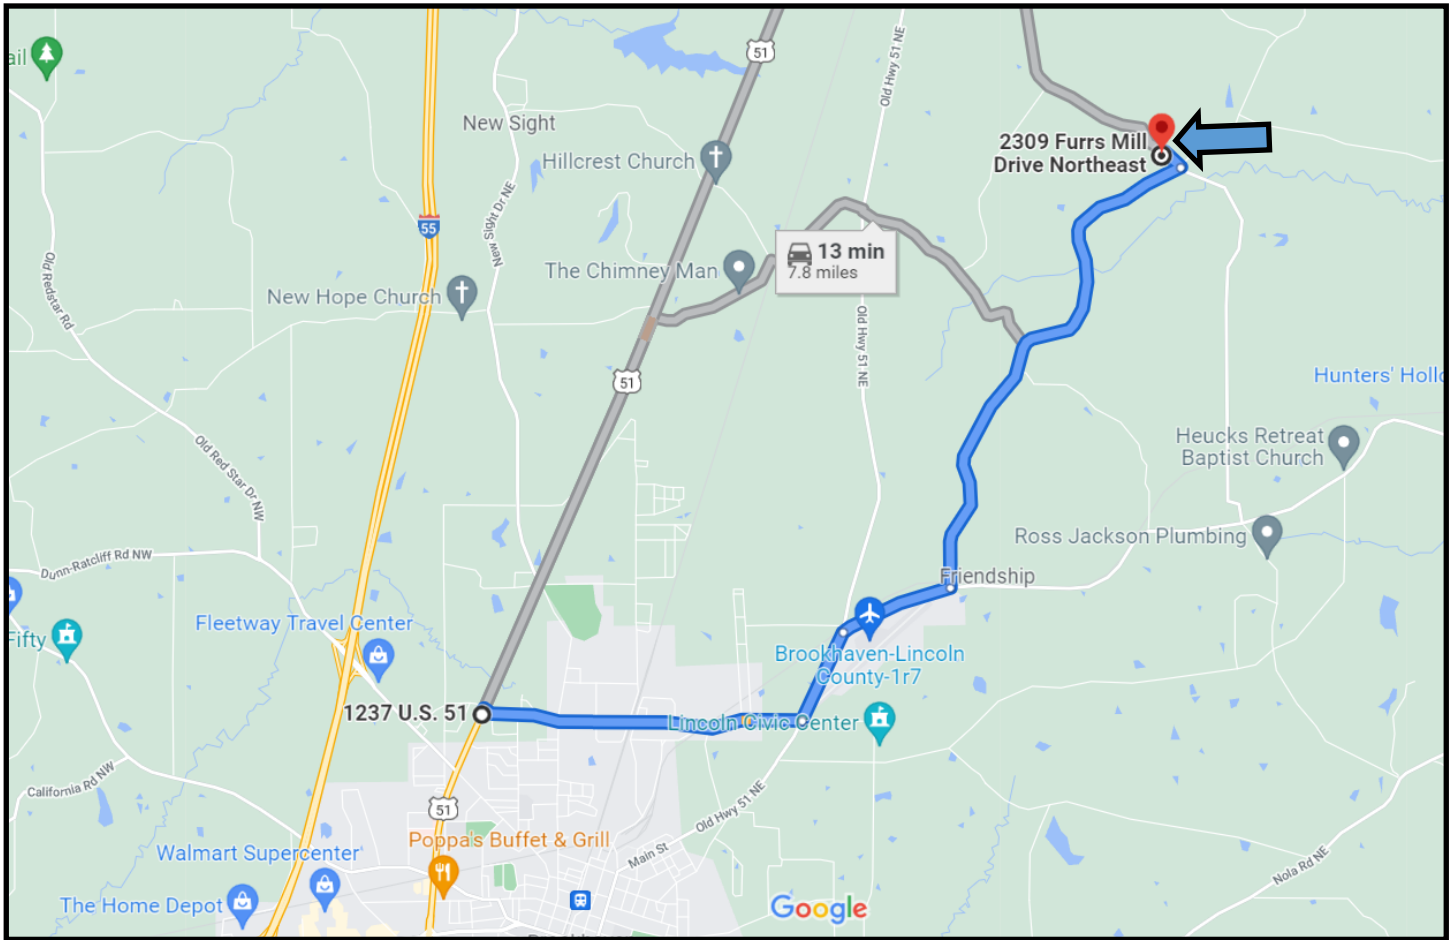

Home on 3+/- Acres Lincoln County, MS

\$475,000

2309 Furrs Mill Drive Wesson, MS 39191

Take a look at this 3+/- acre home located in Lincoln County, MS. This property has so much to offer! This two-story brick home in Enterprise School District offers five bedrooms, three baths with a spacious bonus room above the two-car garage. Key features of this home are a metal roof, a newly renovated kitchen, and a covered back porch which are both great for entertaining guests. In addition to this 2,700 square foot home, there is also a 1,300 square foot, two bedrooms, two bath guest house with a covered porch and two car lean-to garage. Other features of this property include 2 shops, one 30X28 new with a lean-to. This property is located in Wesson on Furrs Mill Road, less than ten miles from Brookhaven, and I-55. Call Konner today to schedule a viewing!

Directions from US-51 N in Brookhaven, MS: Travel southeast on Industrial Park Drive for 21 miles. Turn left onto Old Hwy 51 and in .6 miles take a right onto Heucks Retreat Road. In 7 miles, take a left onto Lake Lincoln Drive and travel 3.5 miles. Turn left onto Furrs Mill Dr and in .1 miles the house is on your left.
Address: 2309 Furrs Mill Drive Wesson, MS 39191

Directional Map

Directions from US-51 N in Brookhaven, MS: Travel southeast on Industrial Park Drive for 21 miles. Turn left onto Old Hwy 51 and in .6 miles take a right onto Heucks Retreat Road. In 7 miles, take a left onto Lake Lincoln Drive and travel 3.5 miles. Turn left onto Furrs Mill Dr and in .1 miles the house is on your left.
 Address: 2309 Furrs Mill Drive Wesson, MS 39191