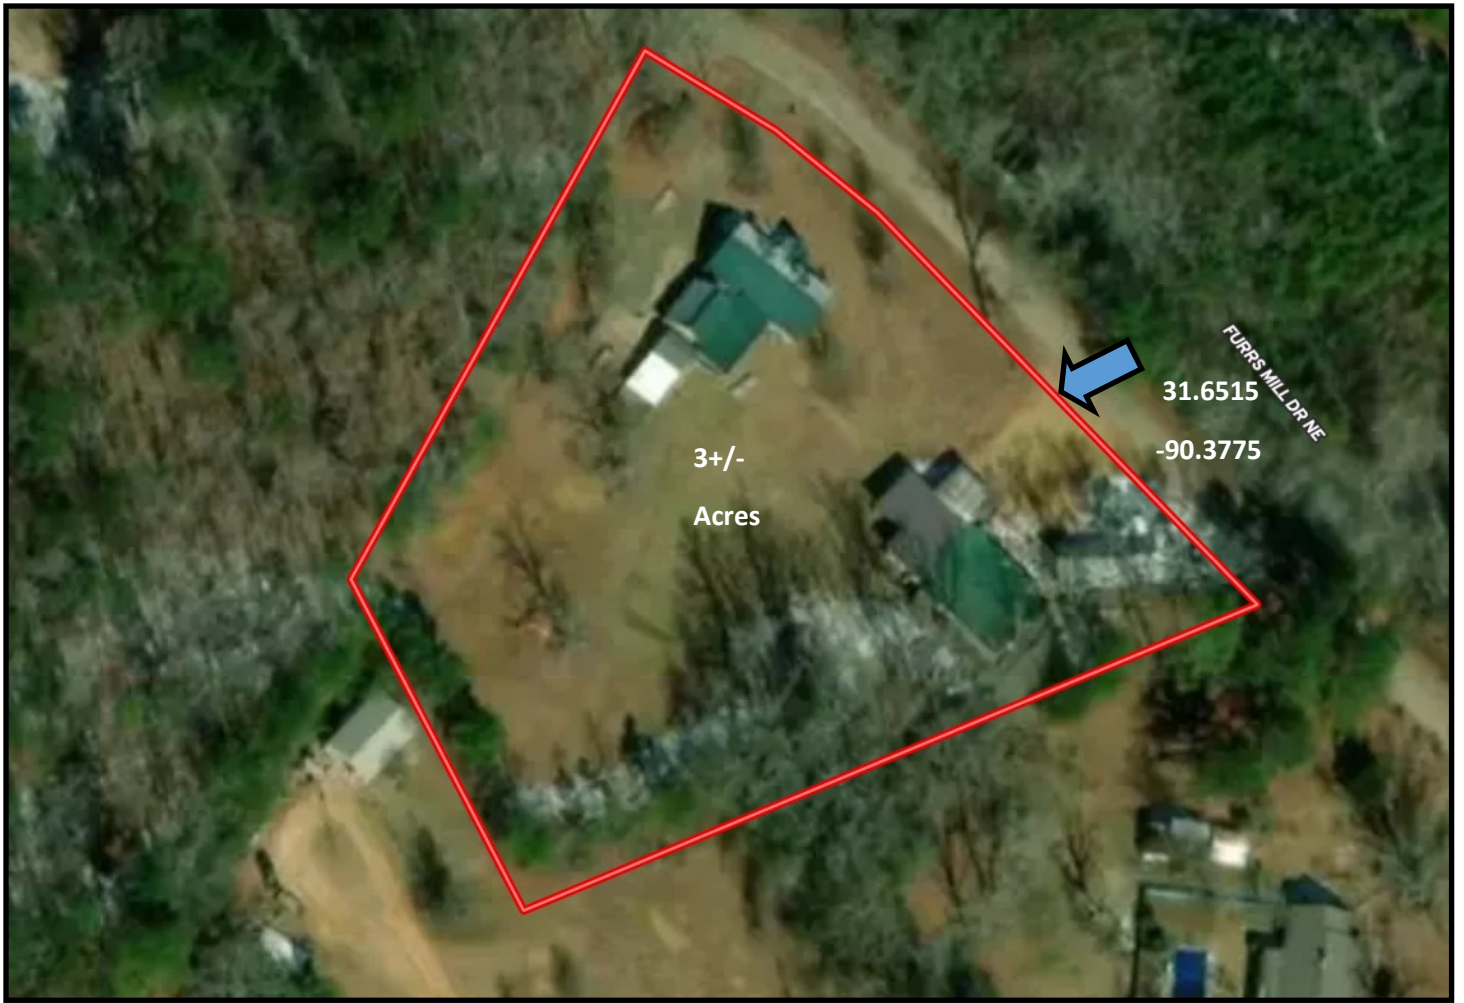

Aerial Map

KONNER BURKE, REALTOR®
Konner@TomSmithLand.com
601.990.5070 office | 601.757.4447 cell