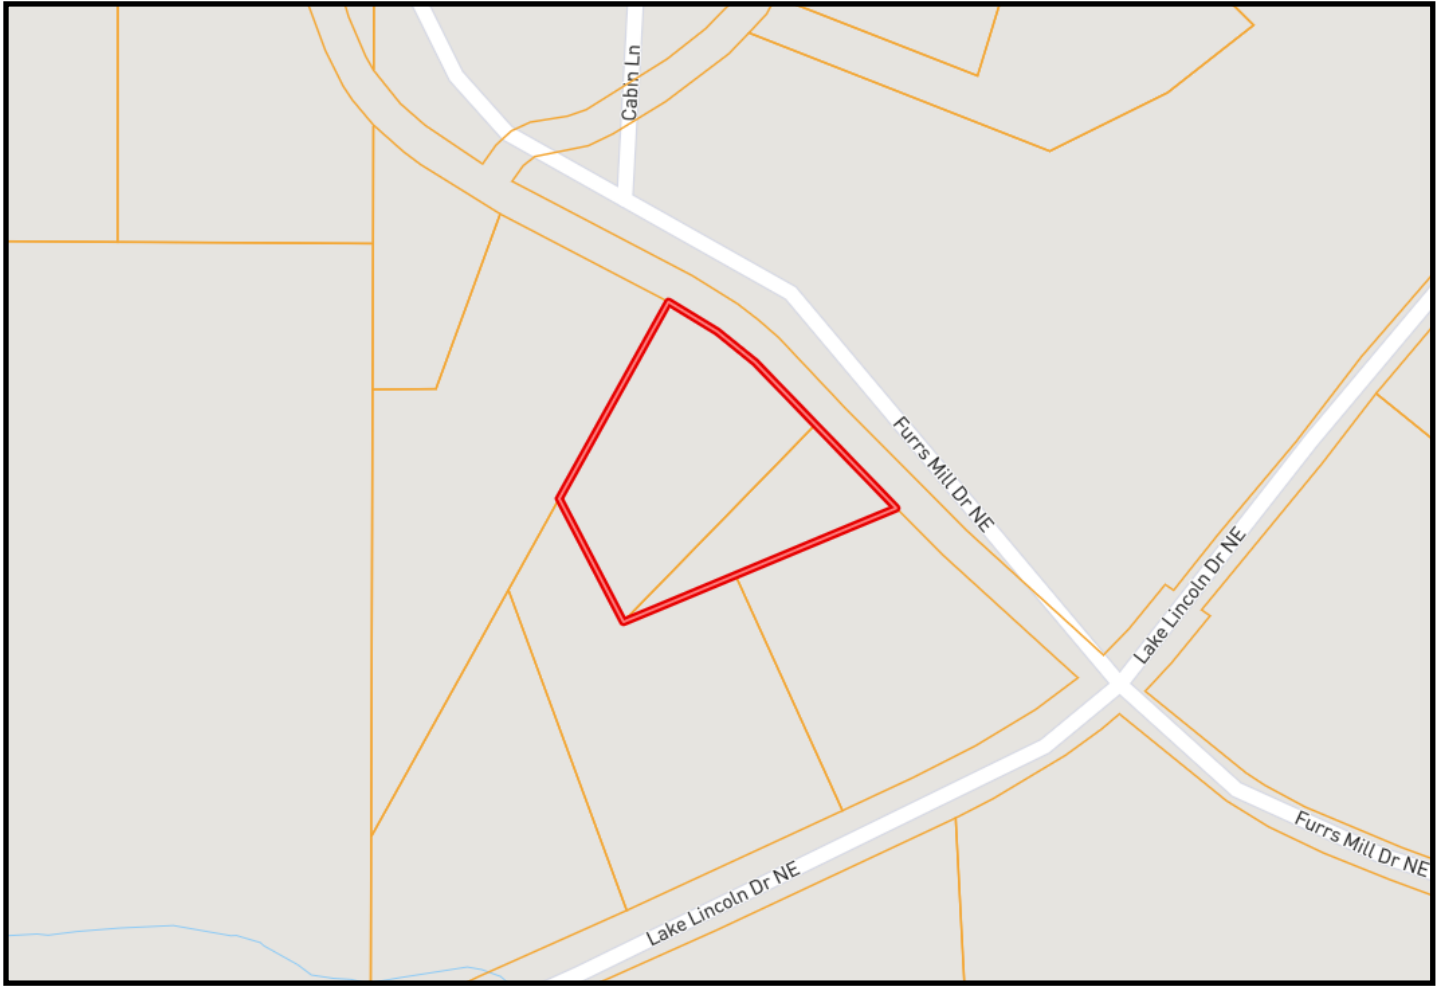

Ownership Map

KONNER BURKE, REALTOR®
Konner@TomSmithLand.com
601.990.5070 office | 601.757.4447 cell