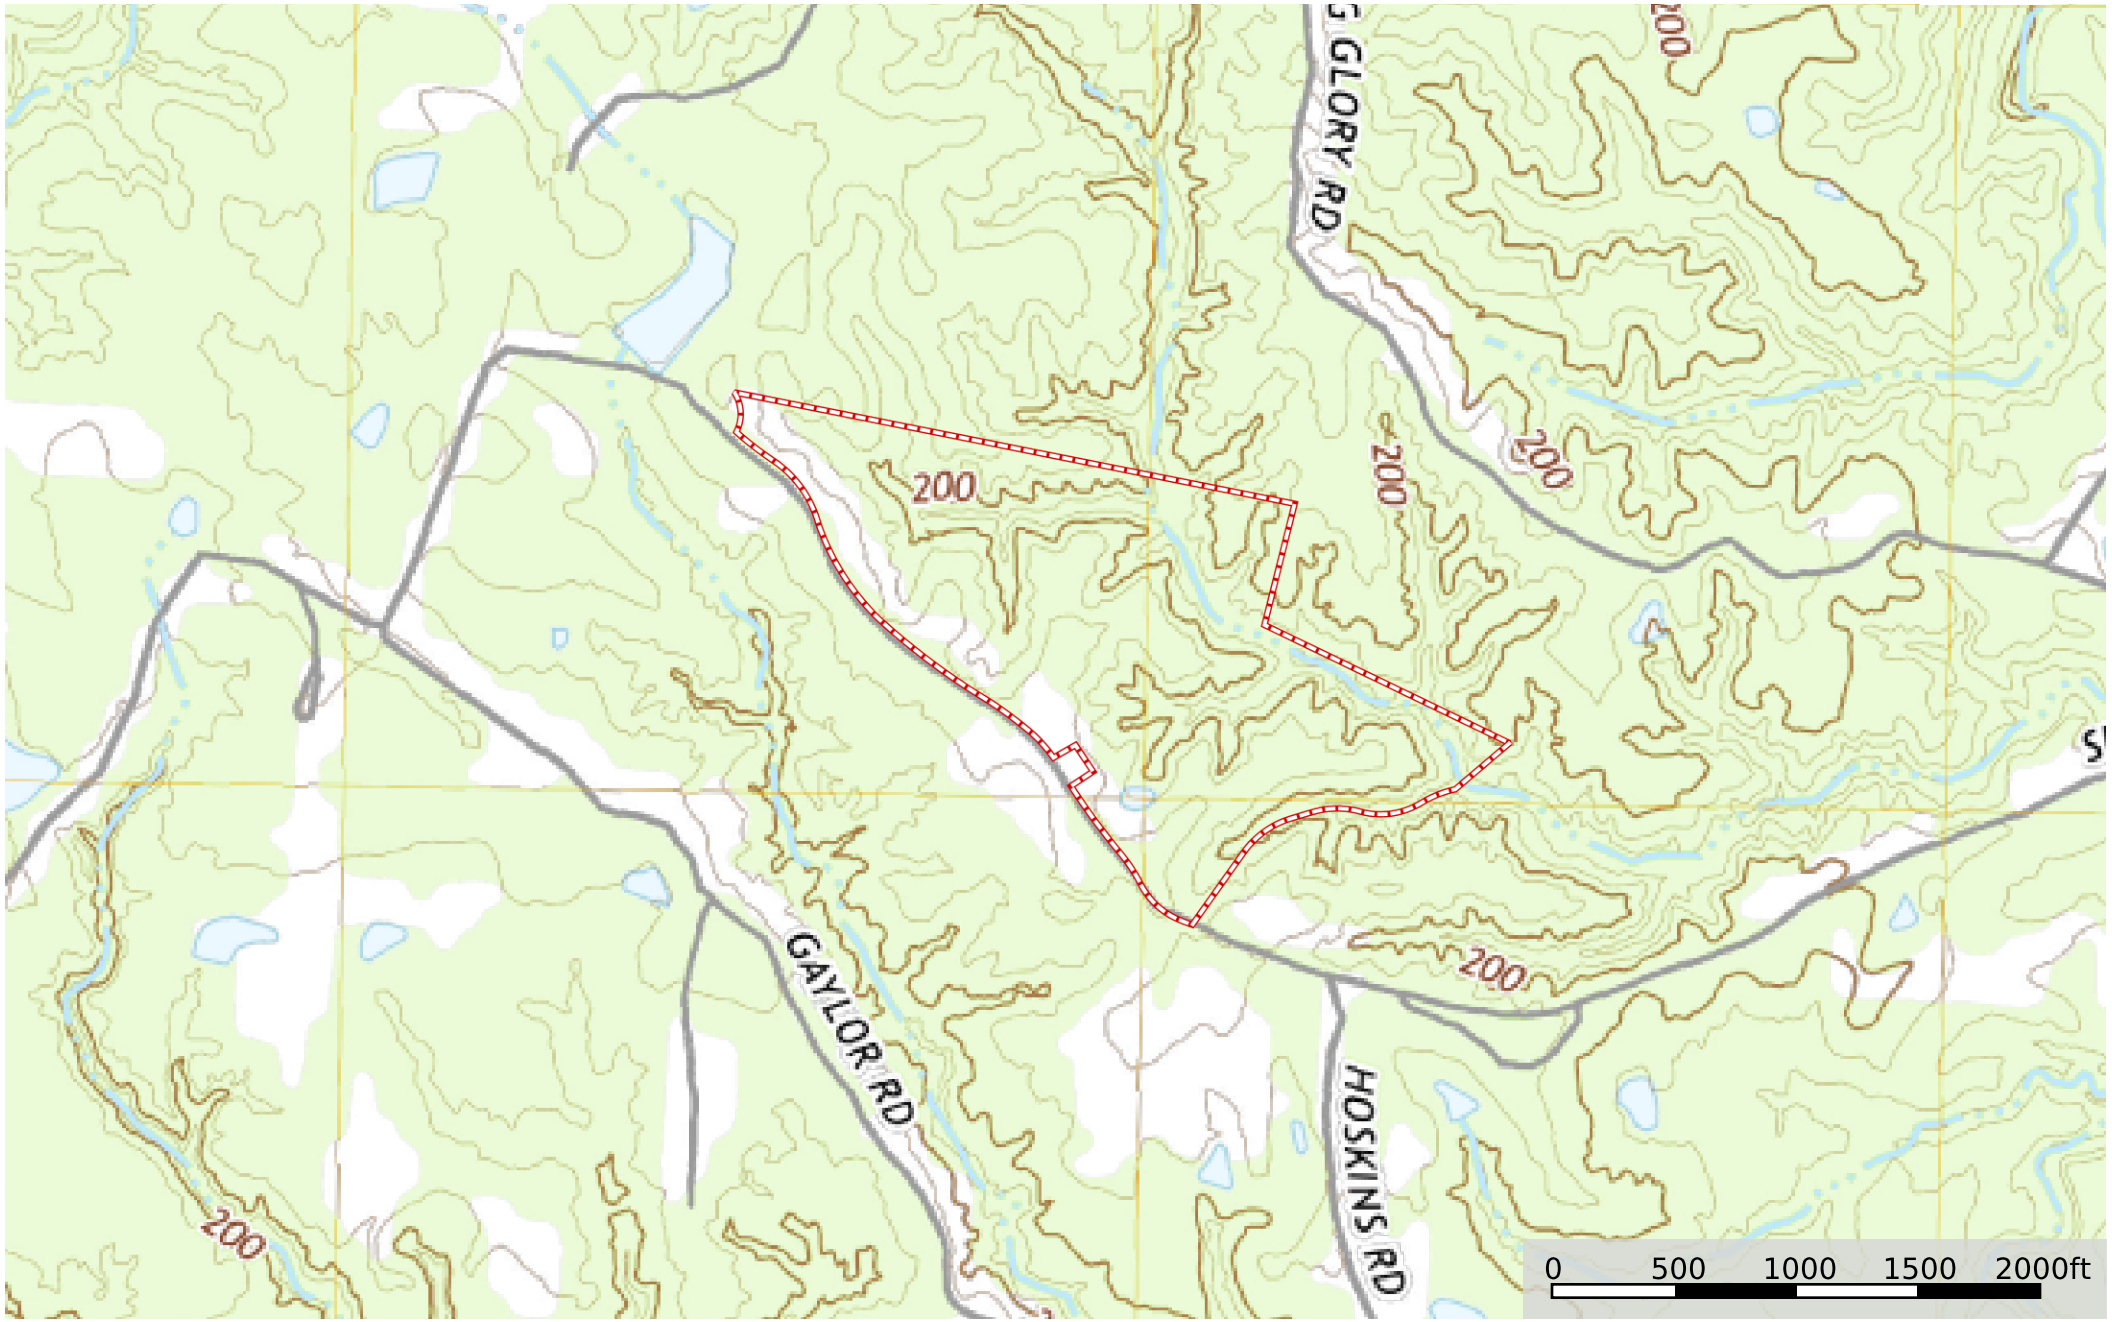

MS - Adams Fontenot Farms 63 ac +/-
Adams County, Mississippi, 63 AC +/-

Boundary