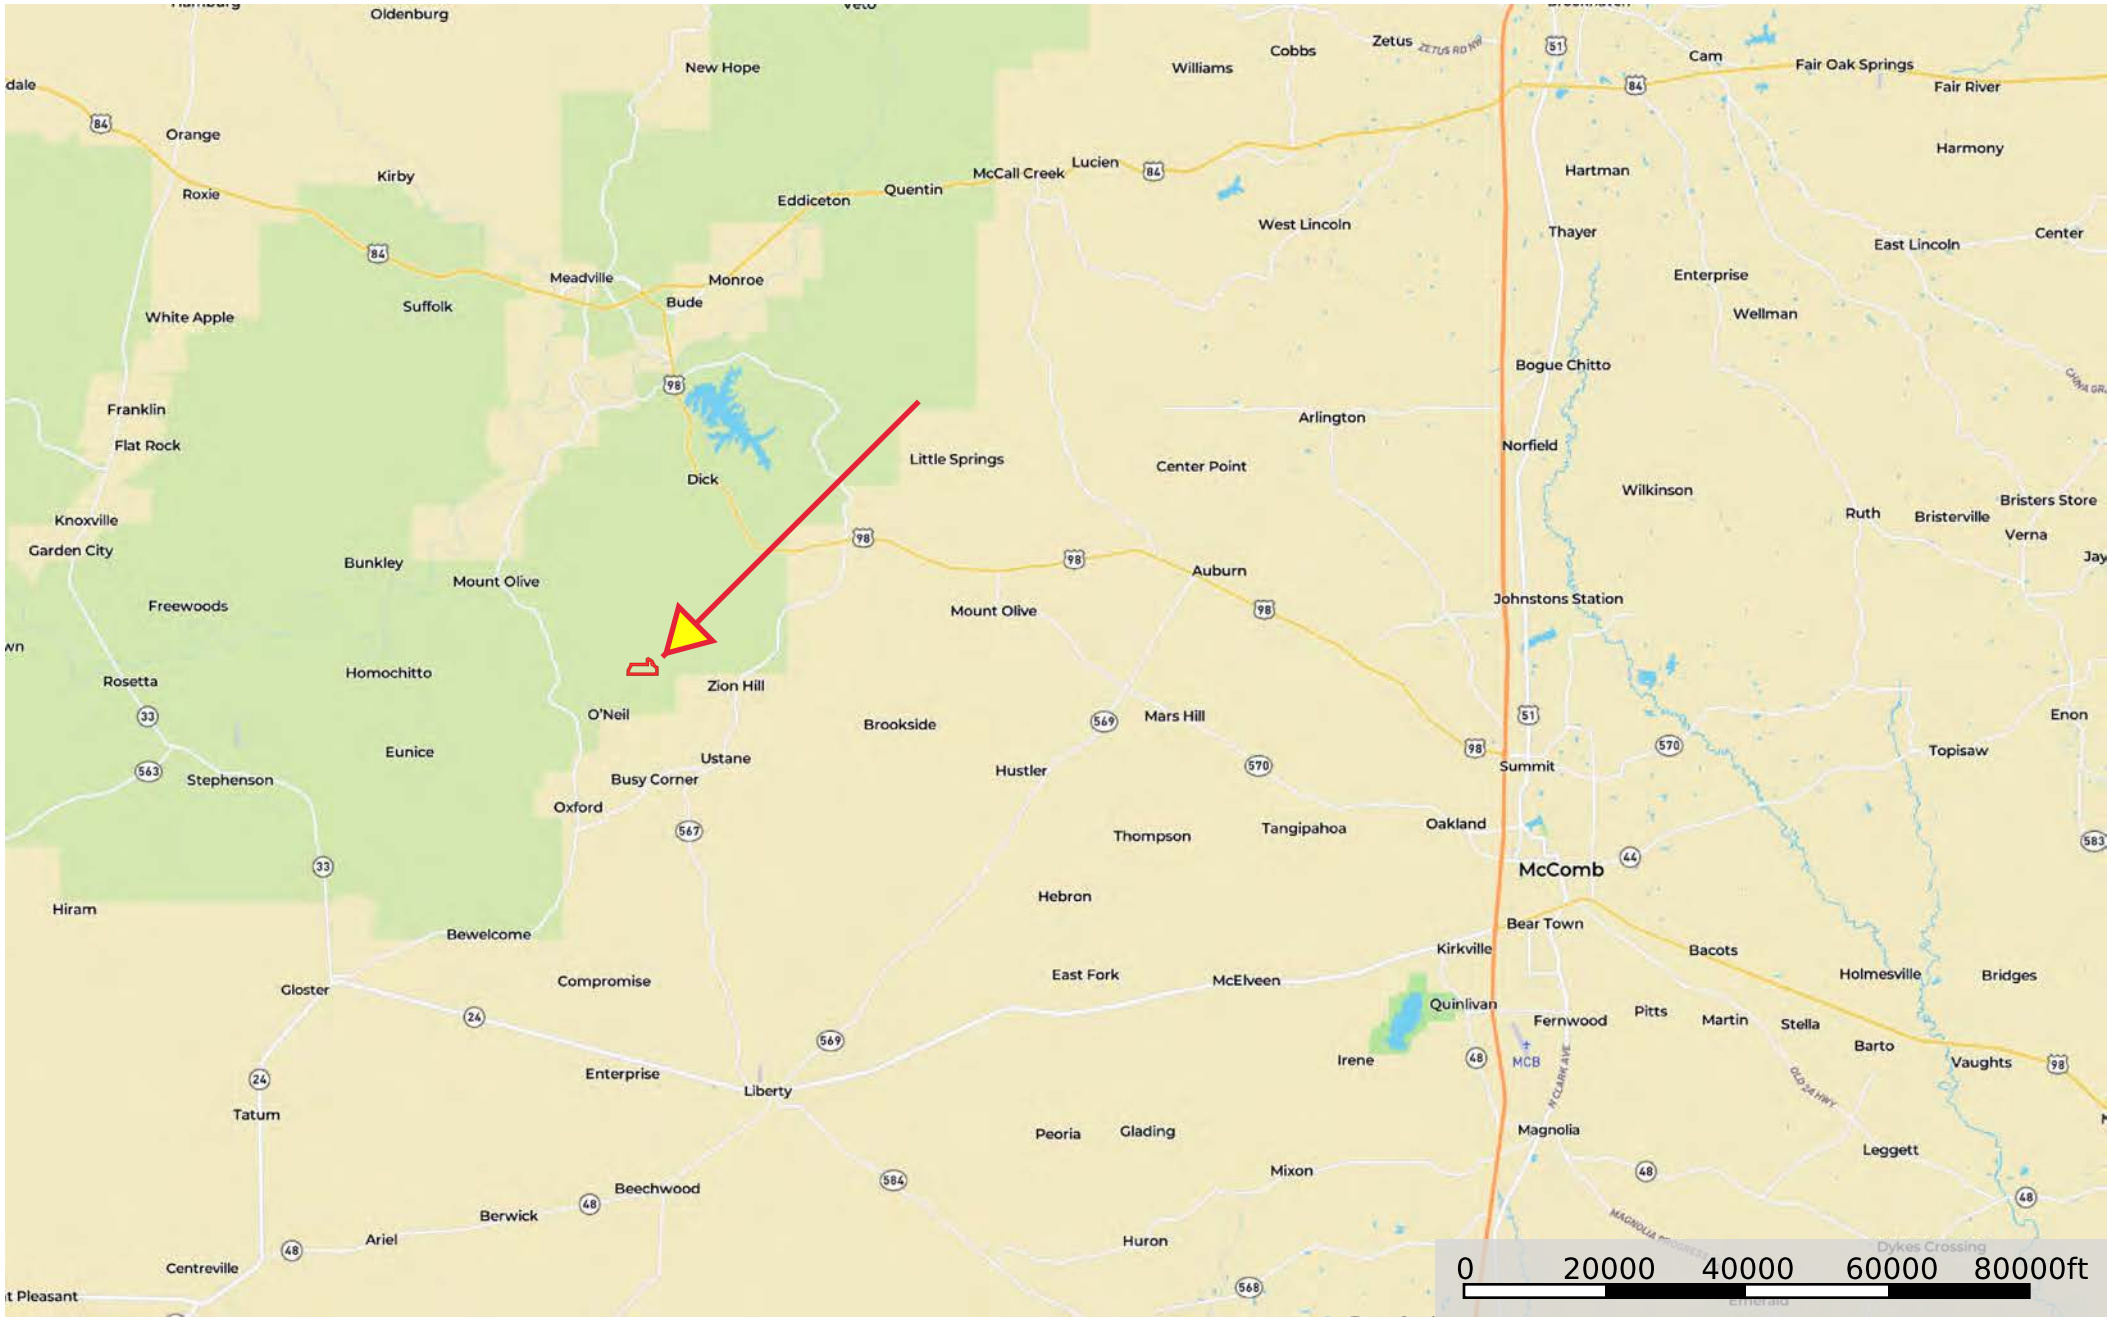

sp 127ac Amite County Mississippi, AC +/-

 Boundary

 Boundary

 Boundary