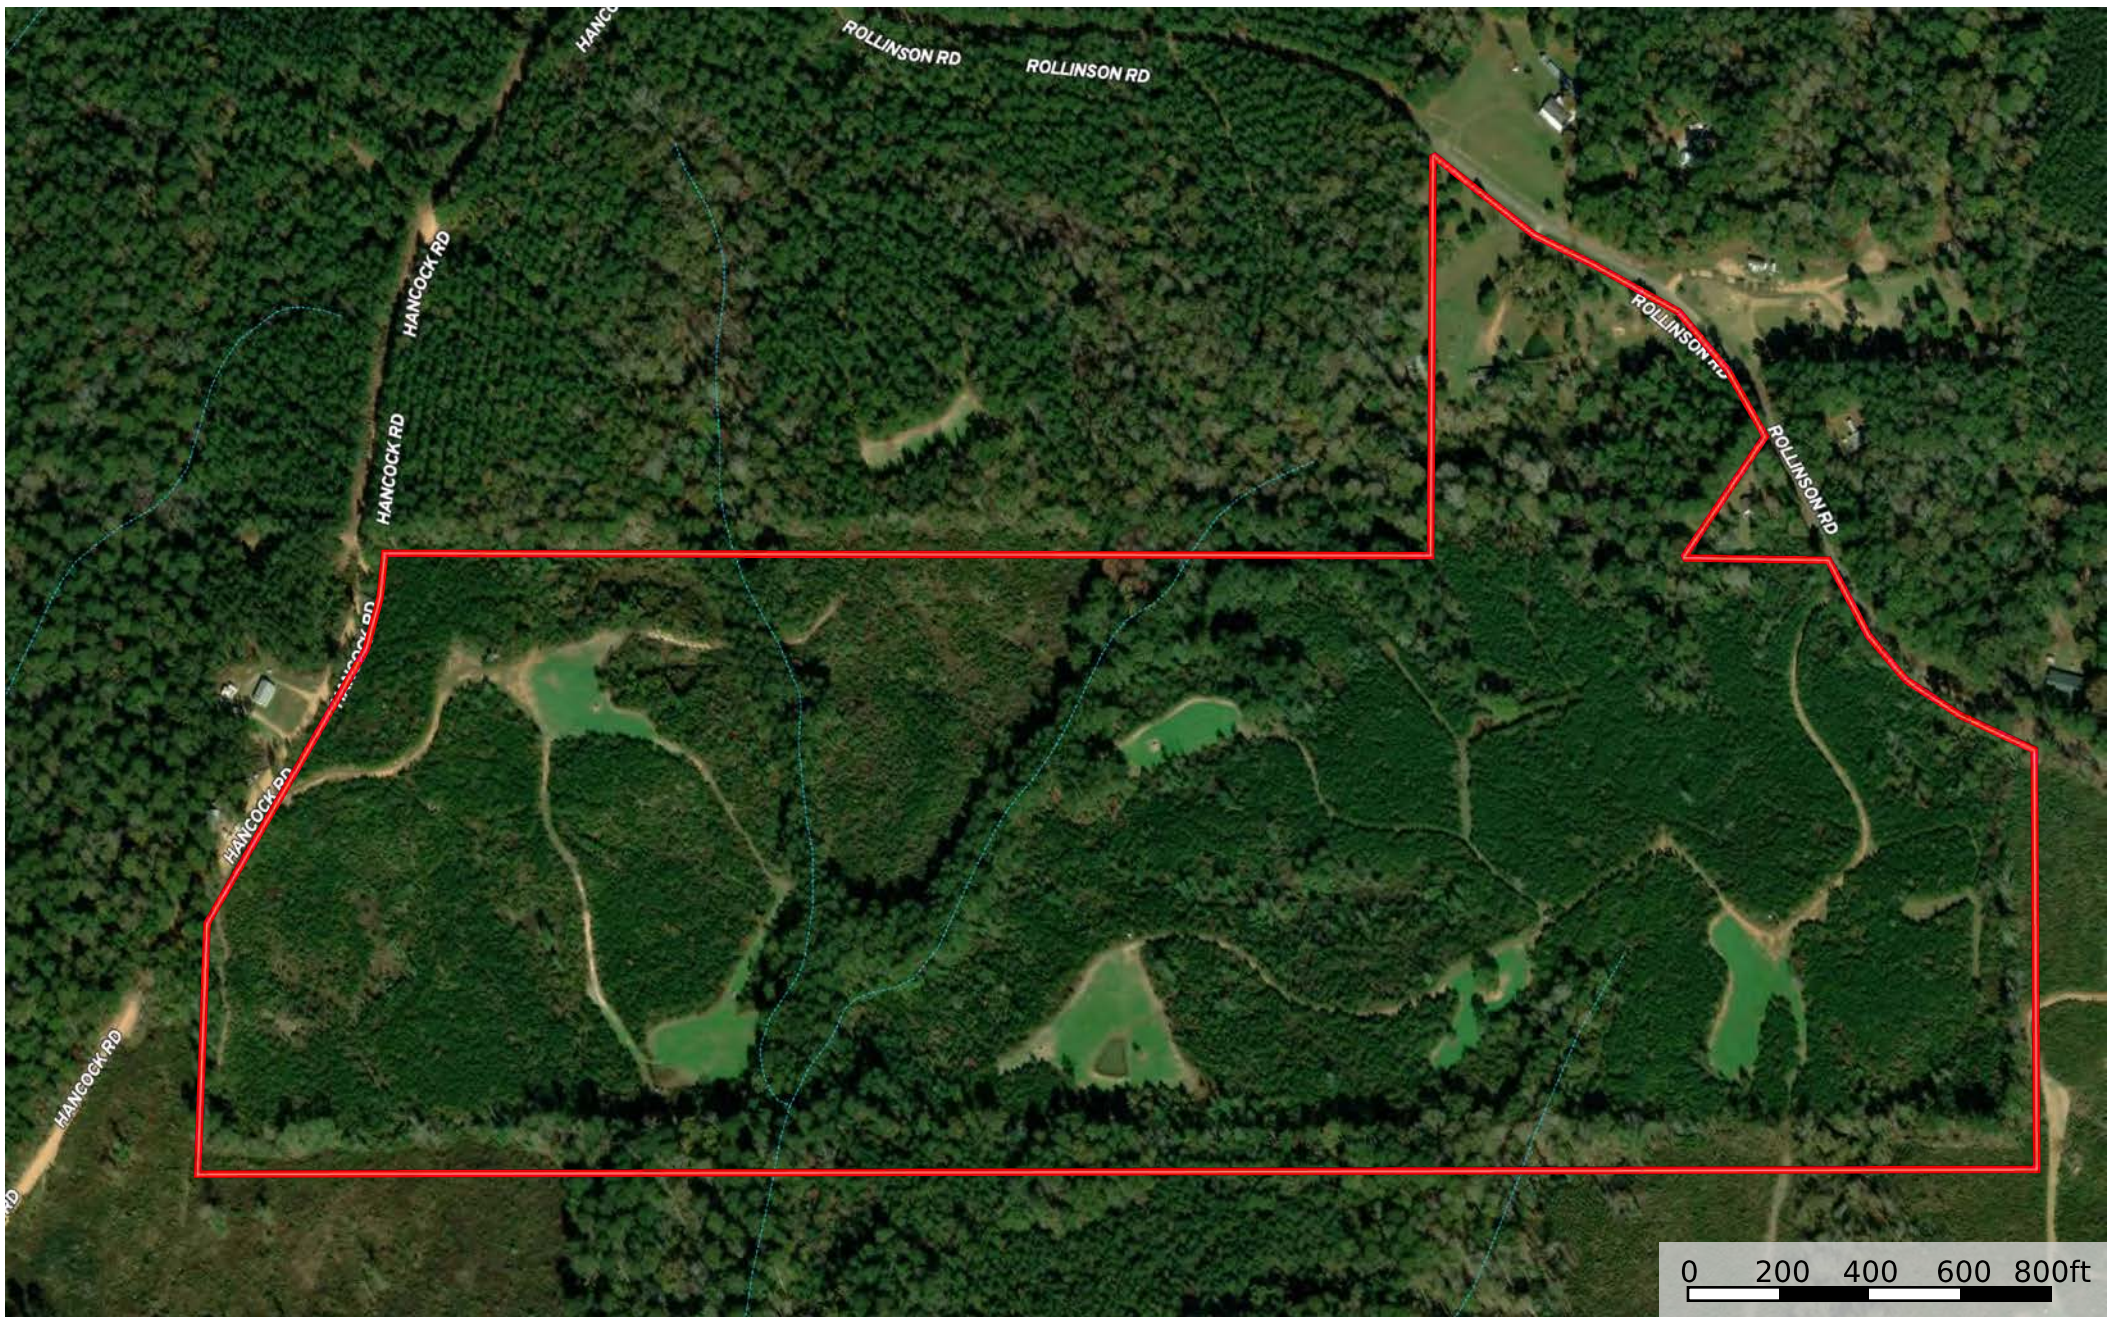

sp 127ac Amite County Mississippi, AC +/-

 Boundary

 Boundary

 Boundary