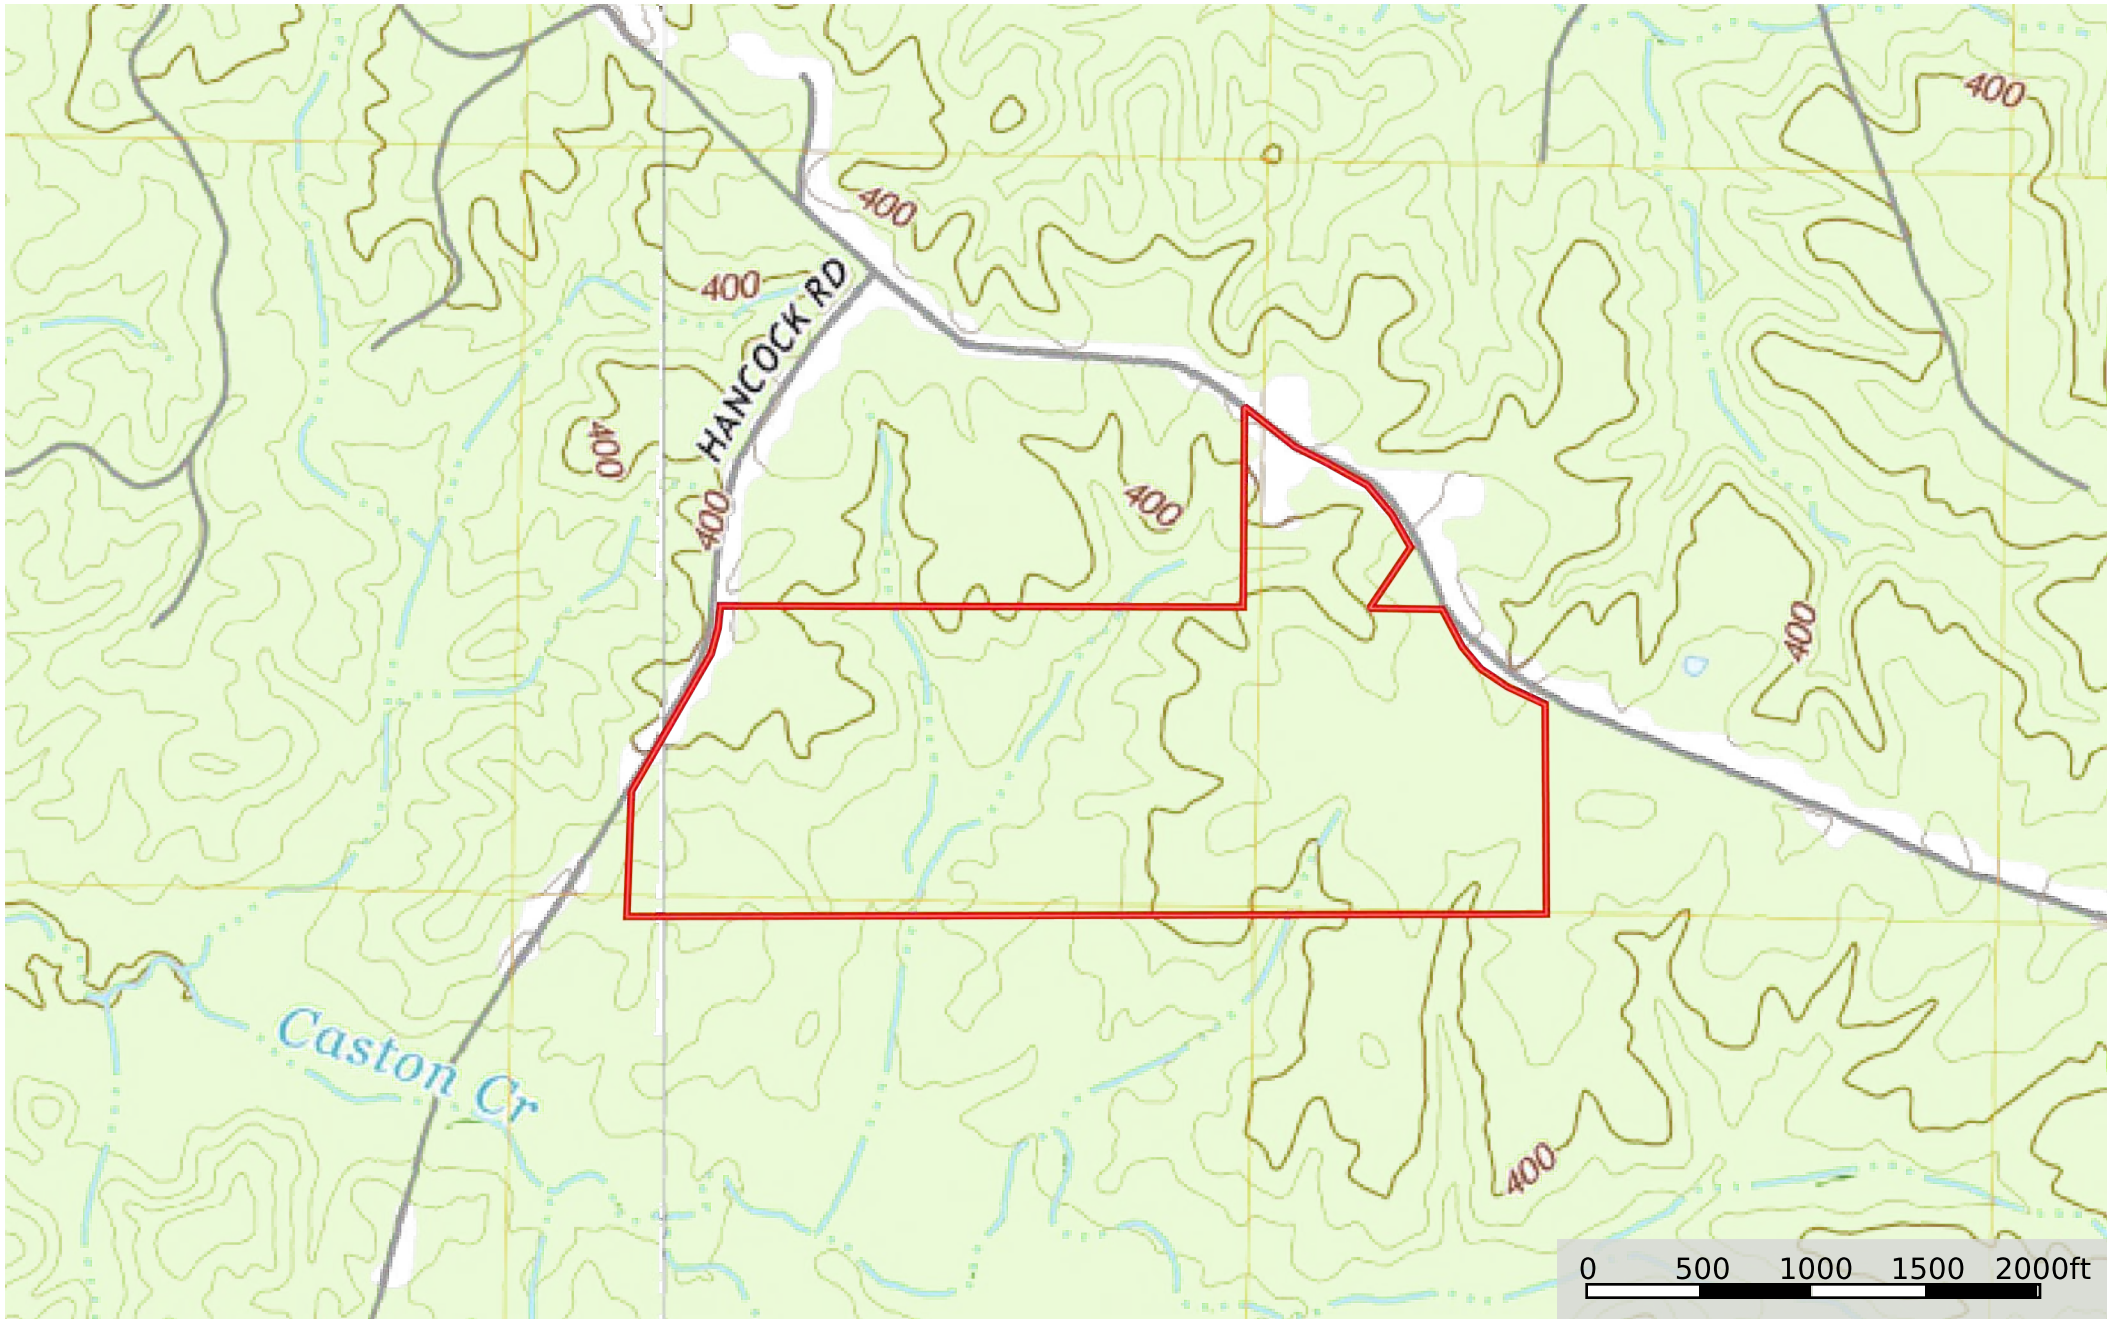

sp 127ac Amite County Mississippi, AC +/-

 Boundary

 Boundary

 Boundary