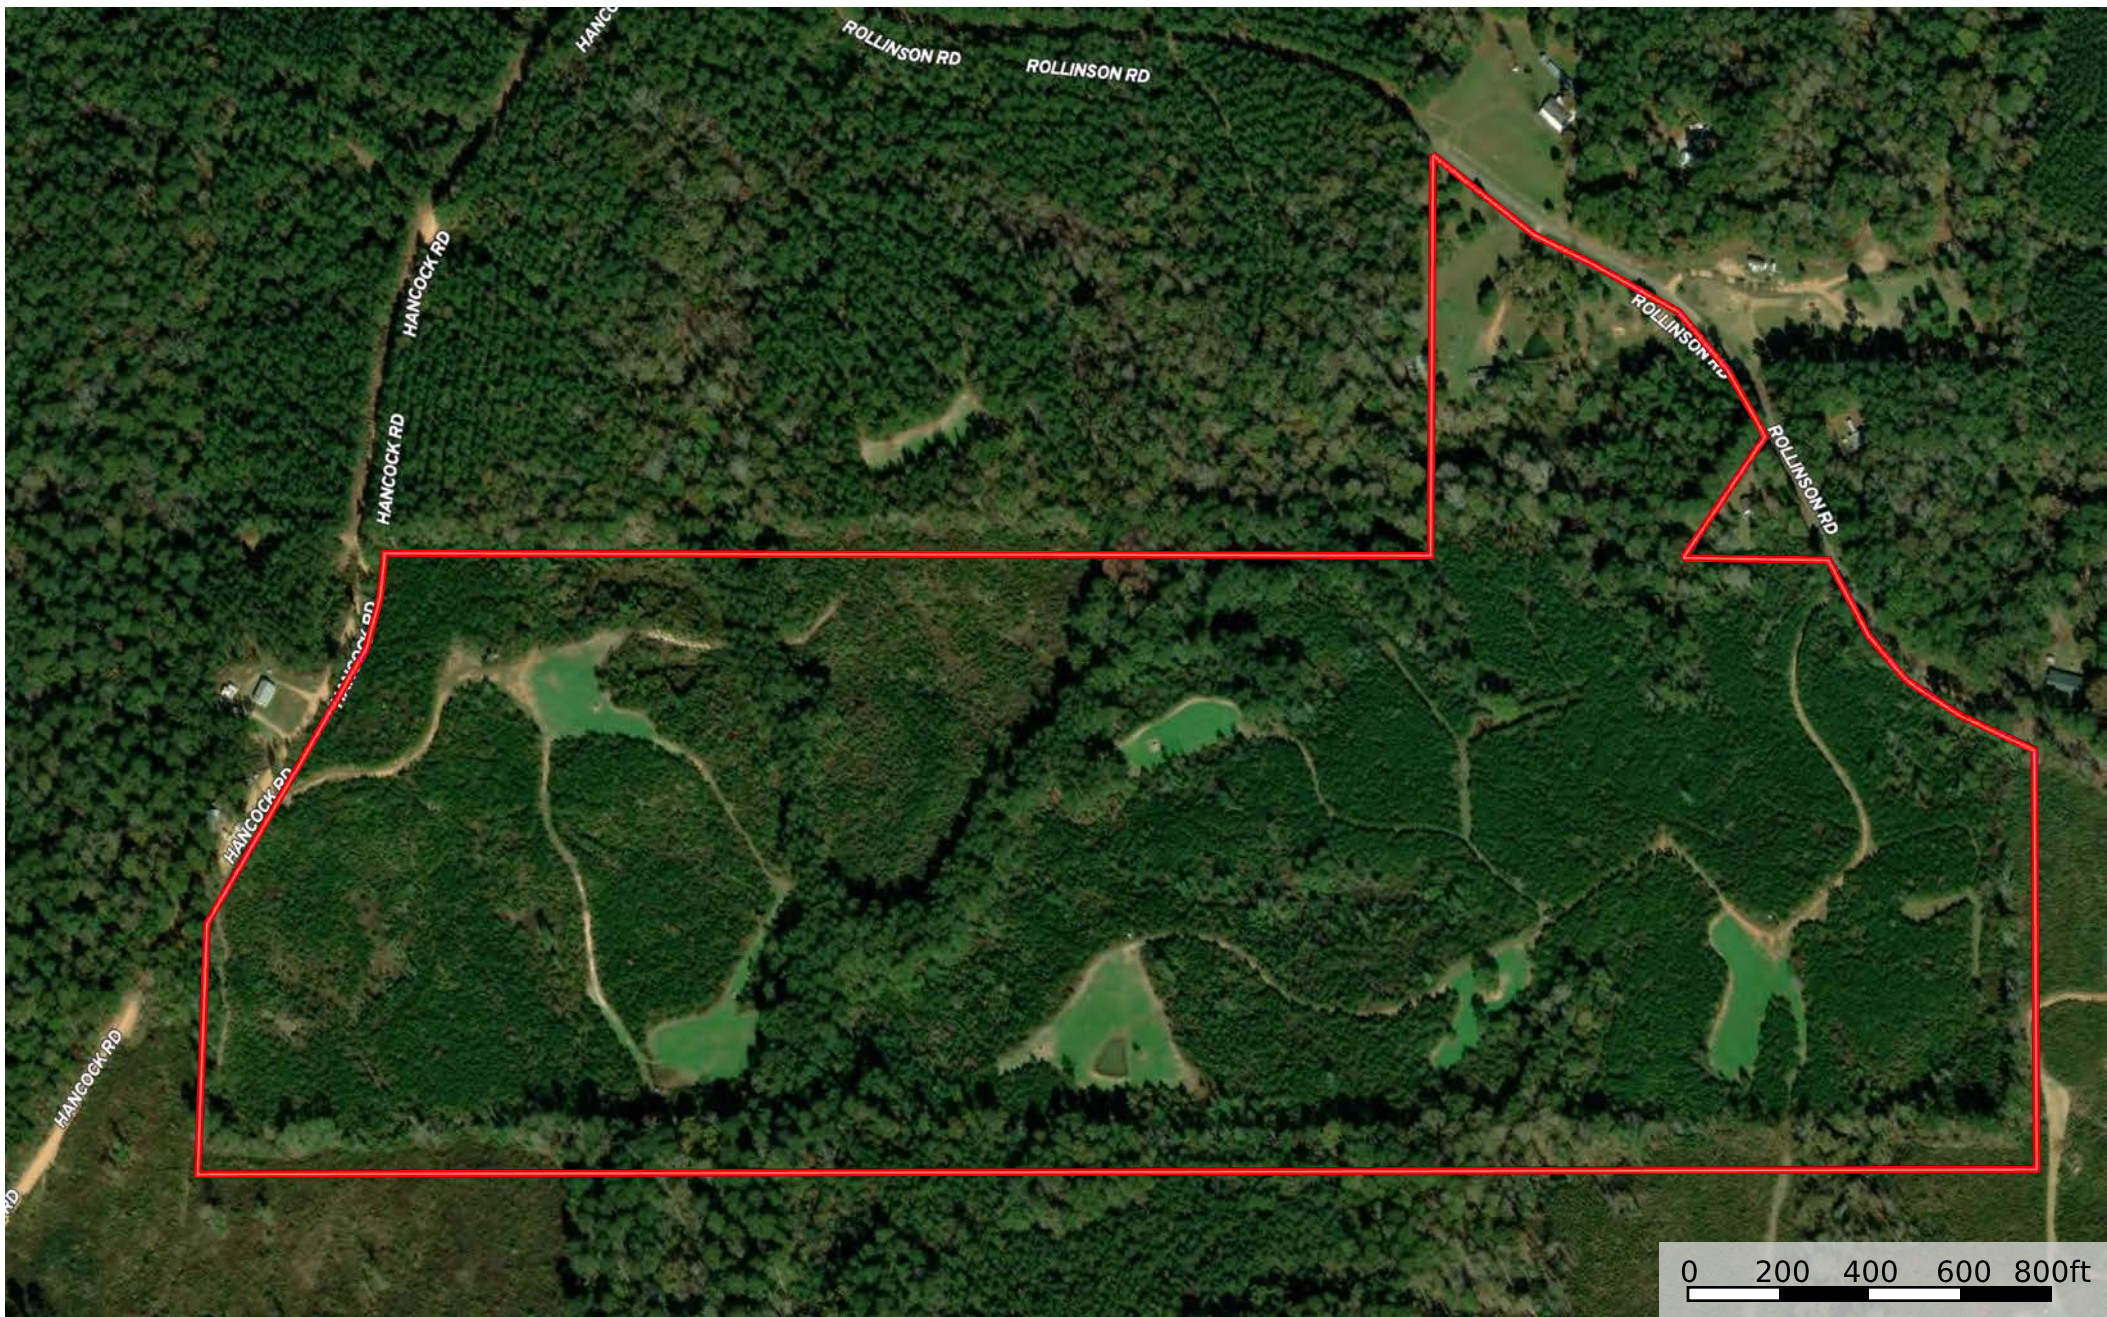

sp 127ac Amite County Mississippi, AC +/-

 Boundary

 Boundary

 Boundary