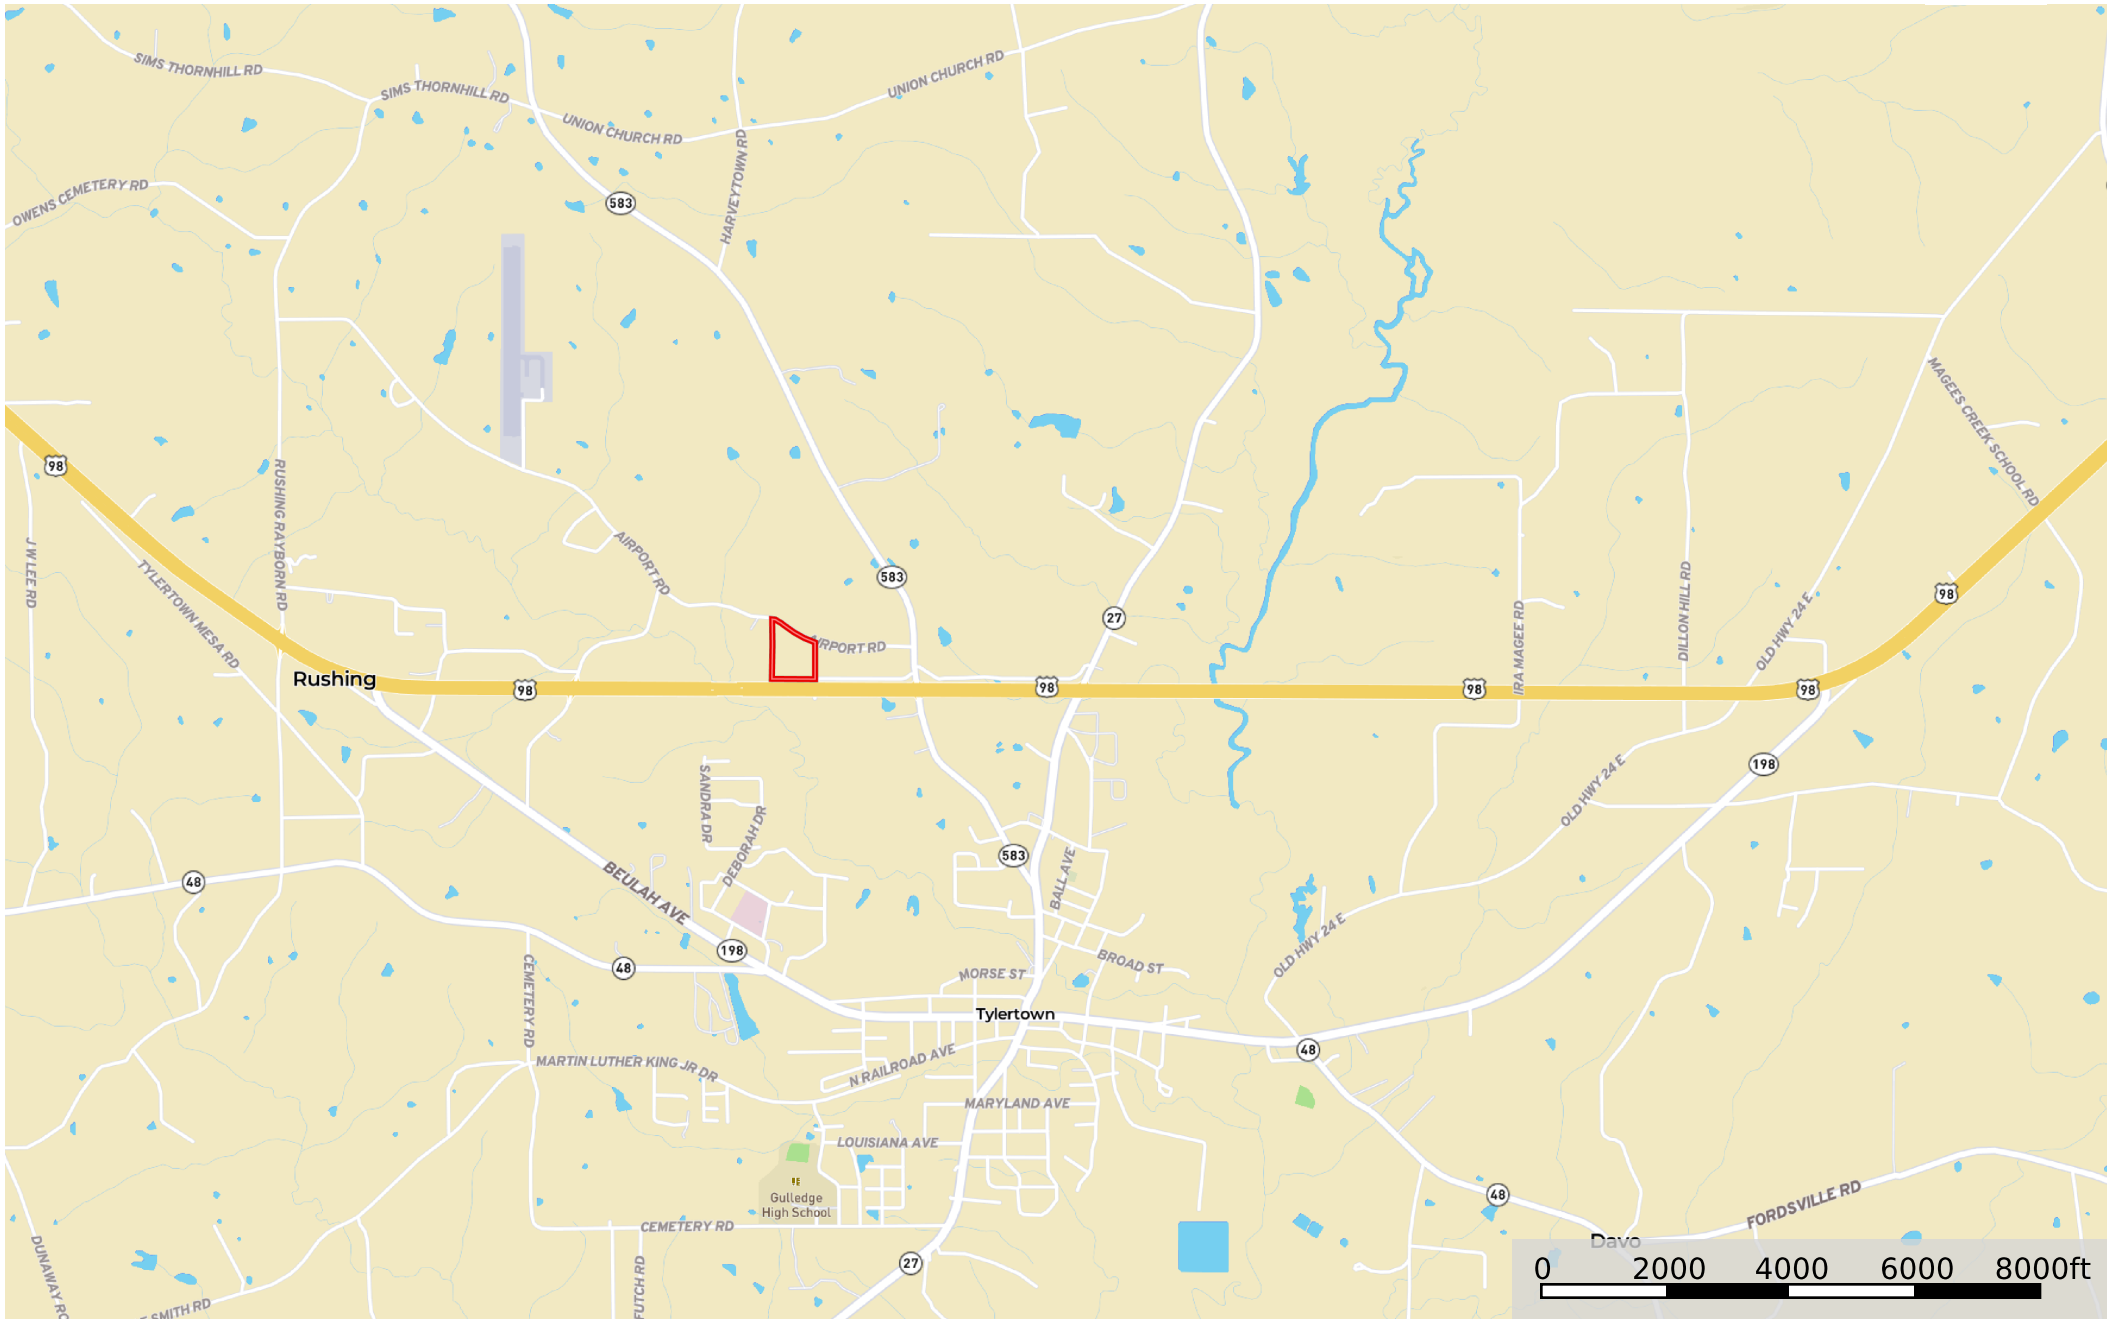

12 Acres-Tylertown, MS

Walthall County, Mississippi, 12 AC +/-

 Boundary