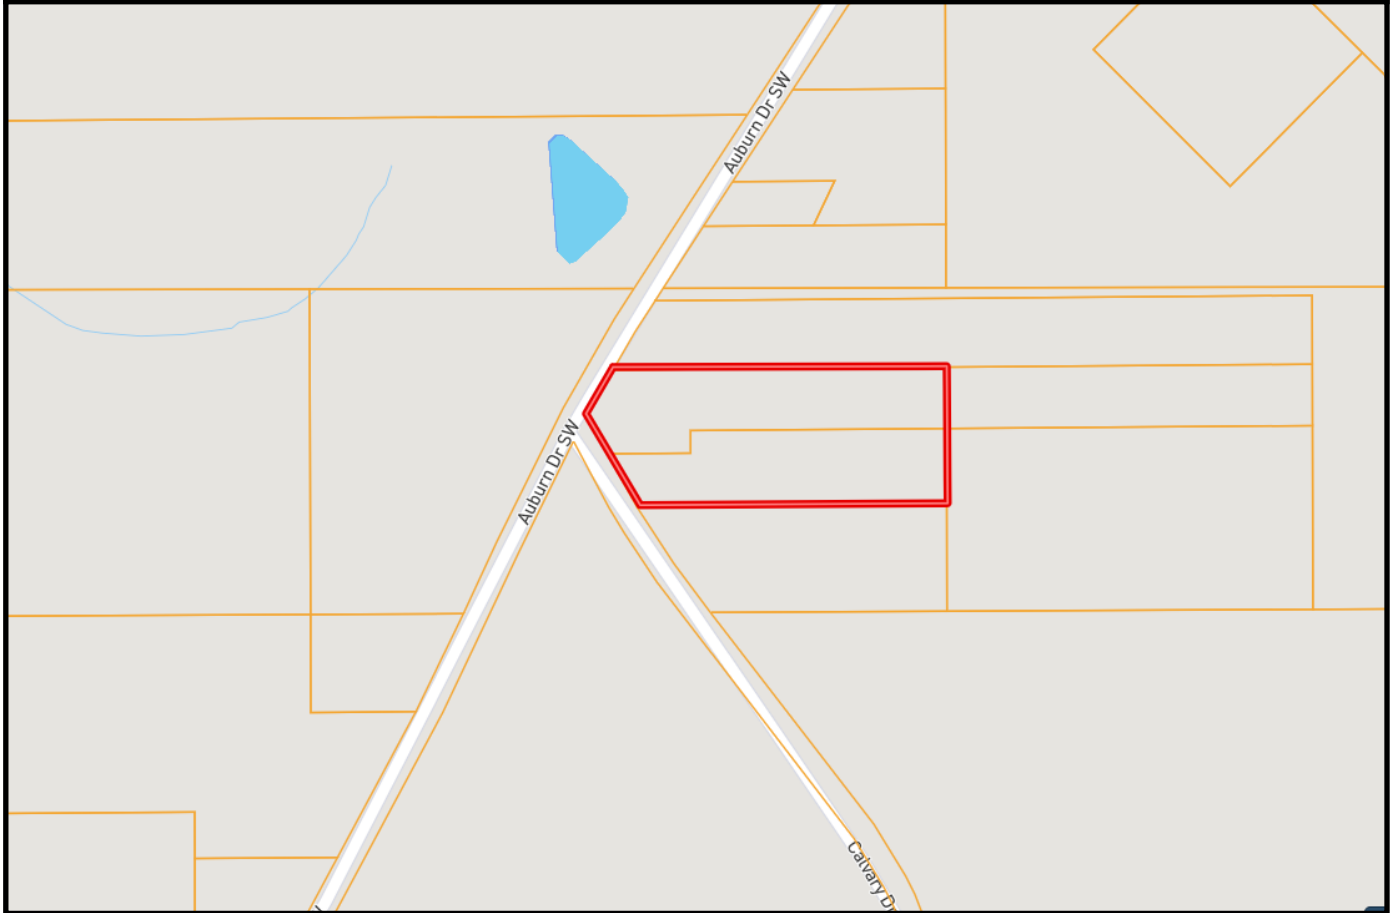

Ownership Map

LandReport
2010-2021
AMERICAN
BEST
BROKERAGES

call me today!

SABRINA WOLFF, REALTOR®
Sabrina@TomSmithHomes.com
601.990.5070 office | 601.754.3763 cell