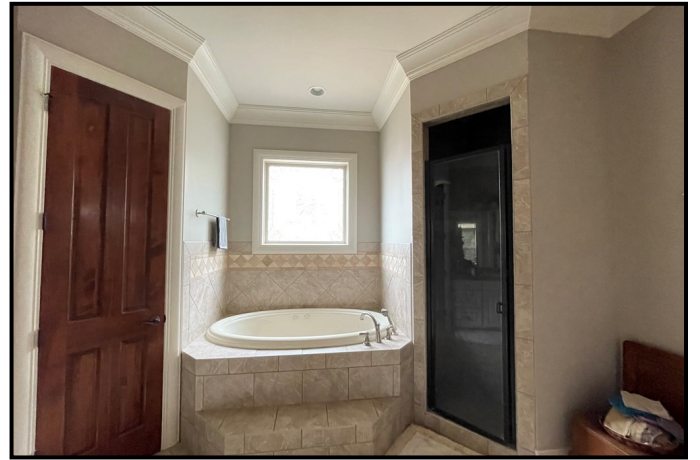

Call me today!

SABRINA WOLFE, REALTOR®
Sabrina@TomSmithHomes.com
601.990.5070 office | 601.754.3763 cell