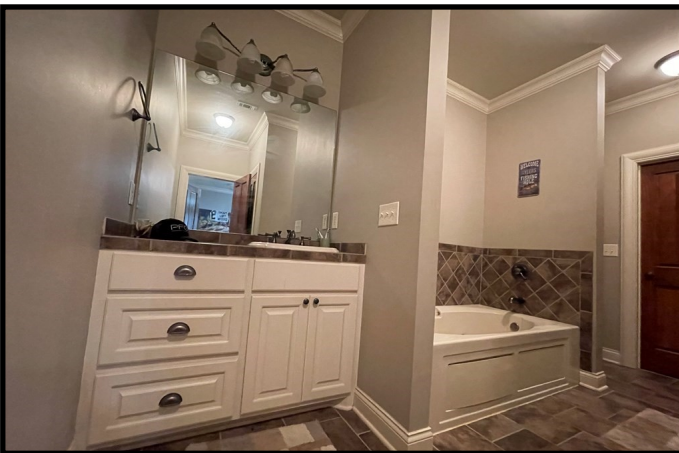

Call me today!

SABRINA WOLFE, REALTOR®
Sabrina@TomSmithHomes.com
601.990.5070 office | 601.754.3763 cell