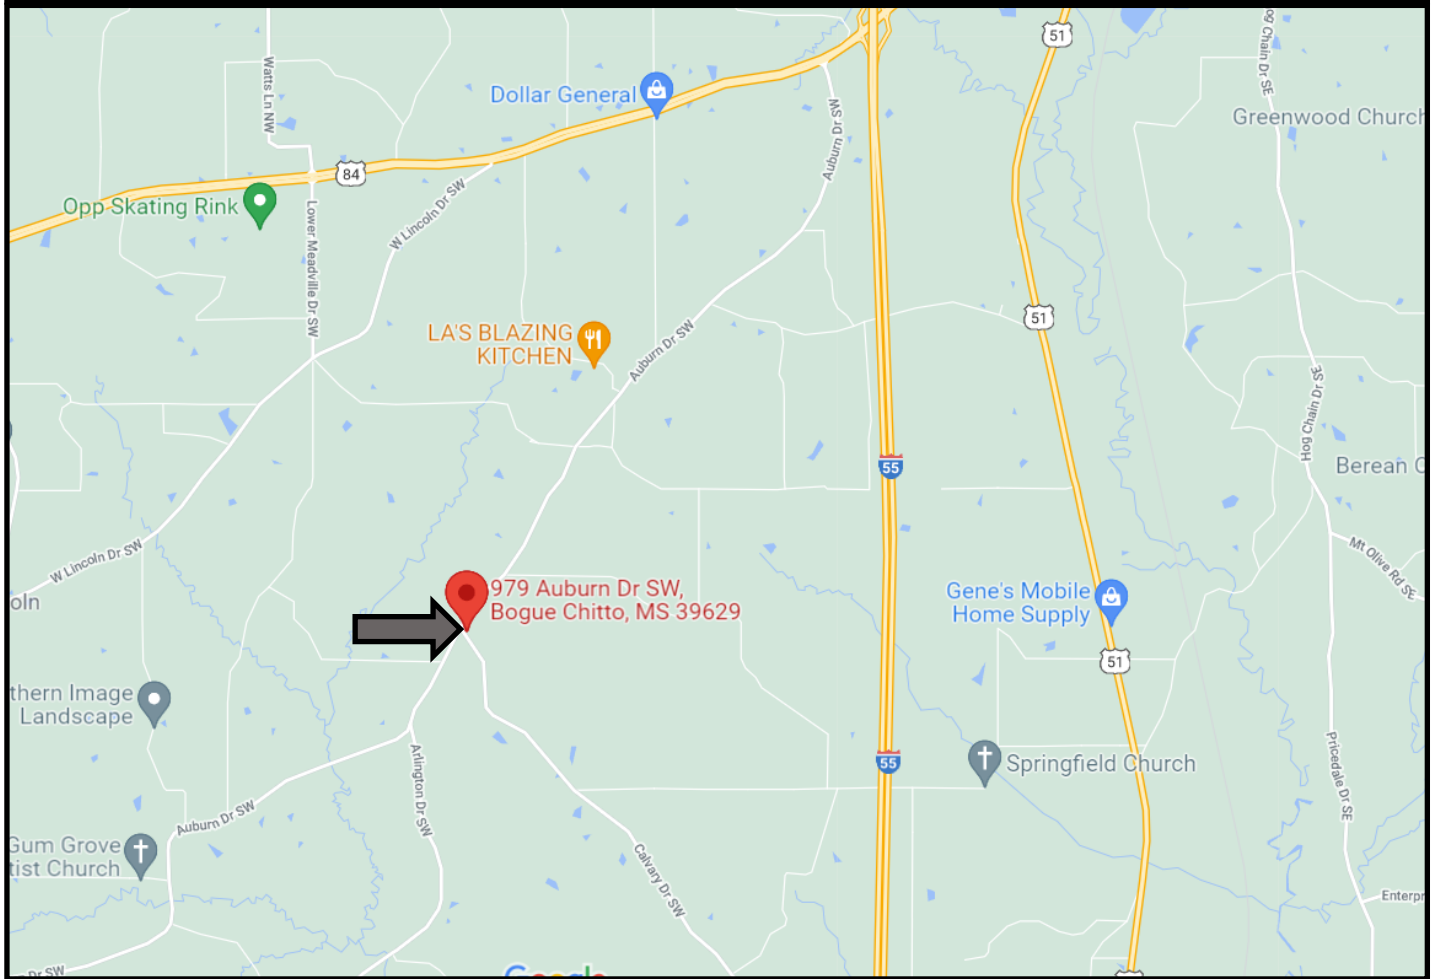

Spacious Home on 4.4+/- Acres in West Lincoln School District Lincoln County, MS

979 Auburn Drive SW
Bogue Chitto, MS 39629

\$615,000

Is it room you're looking for? Then check out this spacious home in West Lincoln School District! Brick columns with lighted lanterns lead you down the paved half circle drive, right up to the front door of this beautiful, well-kept home, situated on 4.4+/- acres in Lincoln County, MS. Upon entry, you will find yourself in the foyer, greeted with the sight of a well lit oversized chandelier, wide staircase with a balcony view and access to the formal dining room. The space is endless, with seven bedrooms and four and a half bathrooms, and features a spacious open concept with an abundance of natural light and high ceilings. In addition, you will see an office, sunroom, mudroom/laundry room with access to the fully enclosed three car garage and crafting space on the lower level and a second set of stairs. The oversized living space provides a gas fireplace, French doors allowing access to the back patio, breakfast nook, and spacious eat-in kitchen with plenty of room to entertain. The inground pool and cabana outback will be your favorite pastime this summer! Another bonus... the shop, featuring a spacious, concrete drive, and is equipped for a camper, with an enclosed three-car garage that can be used for entertaining guests! This home really is a **MUST SEE FOR YOURSELF**. Preapproval or proof of funds is required to view. Located on Auburn Drive in Bogue Chitto, less than 10 miles from I-55, and the amenities of Brookhaven. Call Sabrina today to schedule a viewing!

Directional Map

Directions from the intersection of Cowart Ln SW and US-84 W in Brookhaven, MS: Turn left onto Cowart Lane SW. Travel 0.1 miles and continue straight onto Auburn Drive SW. Travel 4.1 miles and the home will be on the left. Address: 979 Auburn Drive SW Bogue Chitto, MS 39629