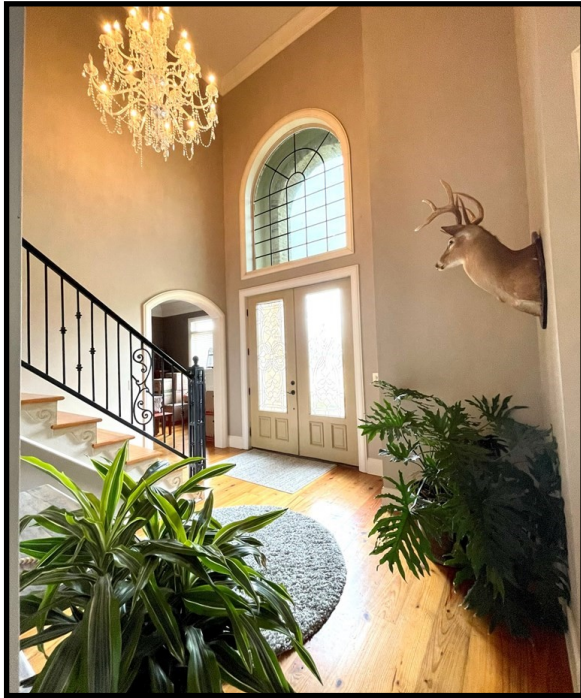

Call me today!

SABRINA WOLFF, REALTOR®
Sabrina@TomSmithHomes.com
601.990.5070 office | 601.754.3763 cell