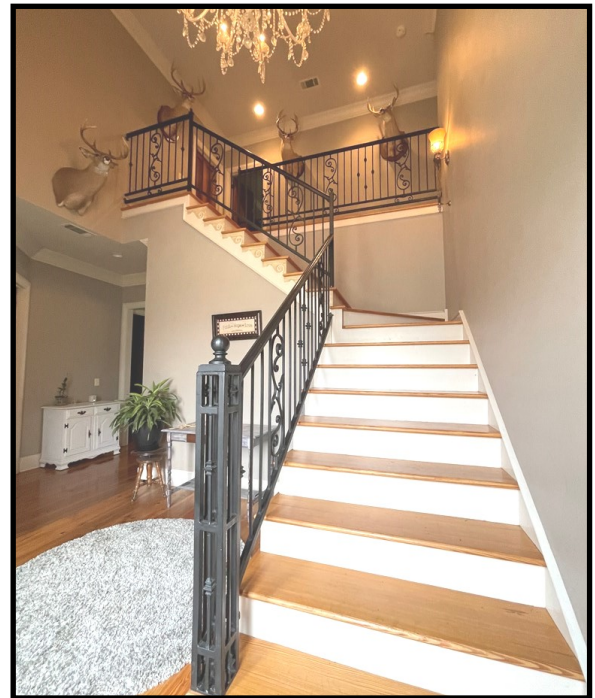

Call me today!

SABRINA WOLFF, REALTOR®
Sabrina@TomSmithHomes.com
601.990.5070 office | 601.754.3763 cell