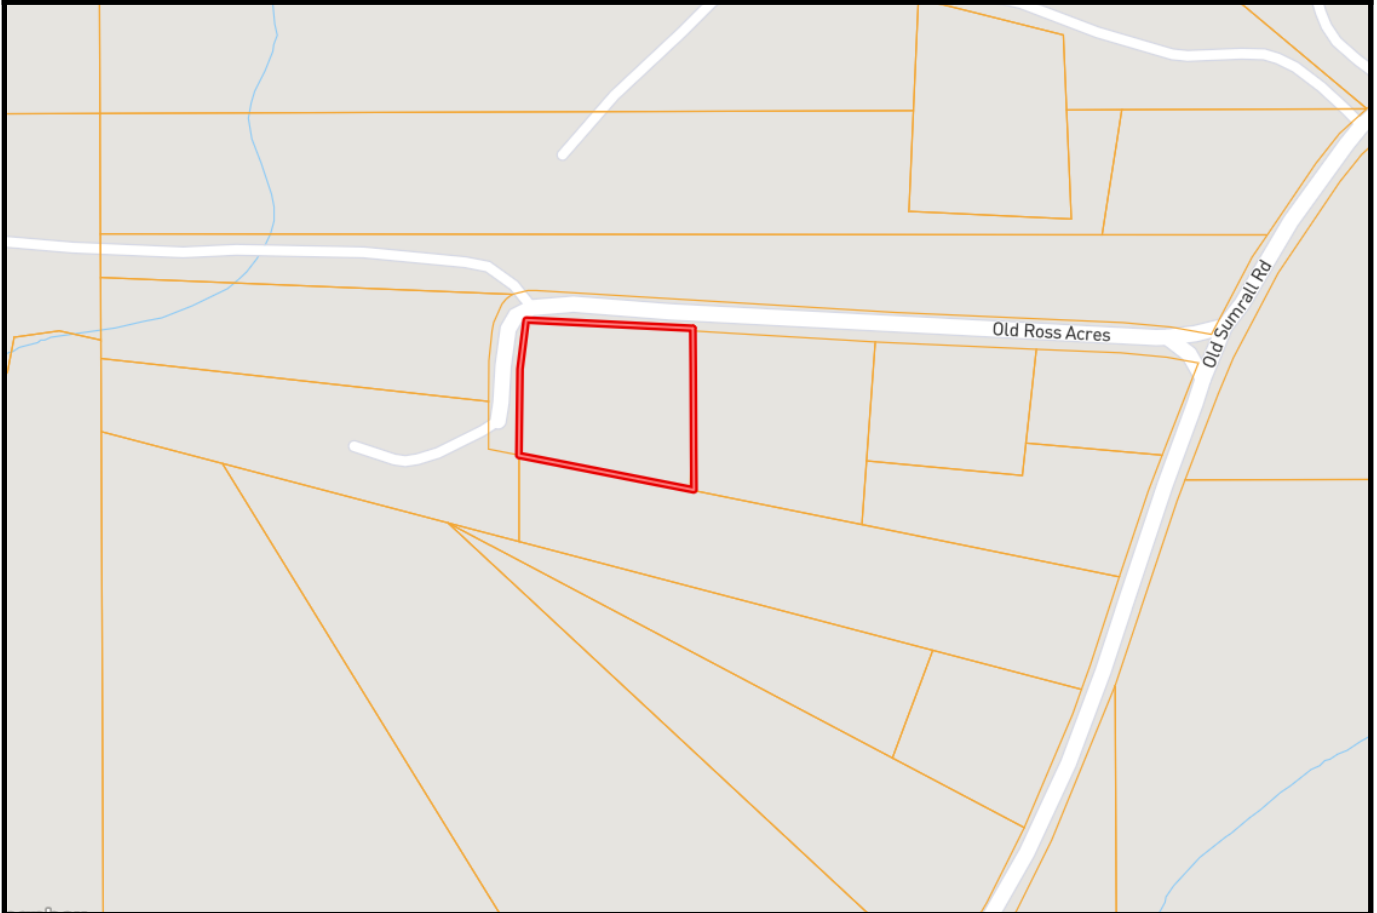

Ownership Map

LandReport
2011-2021
AMERICA'S
BEST
BROKERAGES

Call me today!

TARA WALKER SMITH, REALTOR®
Tara@TomSmithHomes.com
601.990.5070 **office** | 601.407.4315 **cell**