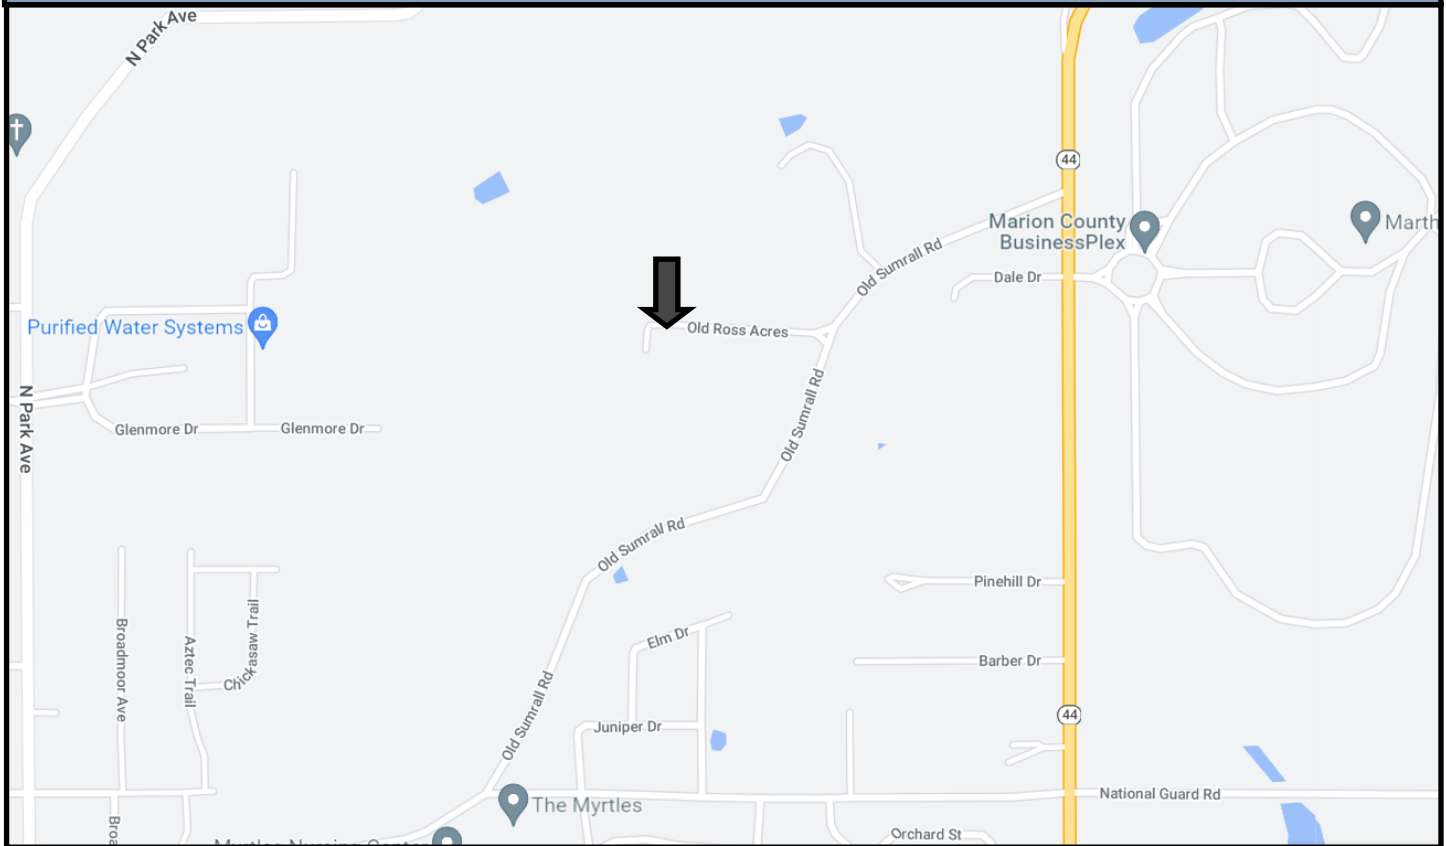

Well Maintained Home on 1.2+/- Acres Marion County, MS

Price Improvement \$289,500

29 Old Ross Acres Columbia, MS 39452

This Marion County, MS property features a well maintained home in a quiet neighborhood, a partially fenced yard, covered RV storage, back porch, and storage connected to the two car carport. The 2,474 square foot brick home is situated on 1.2+/- acres with four bedrooms and three bathrooms with a large kitchen with built-ins. This property is very well maintained and has beautiful landscaping on a corner lot. Located in Columbia School District and only minutes from the amenities of Columbia and US-98. Contact Tara Walker Smith with Tom Smith Land and Homes to schedule a viewing!

Expect More. Get More.

TomSmithLandandHomes.com

Information is believed to be accurate but not guaranteed.

Directional Map

Directions from the intersection of MS-44 and US-98 in Columbia, MS: From US-98, travel north onto MS-44 E/Sumrall Road. Travel 1.9 miles and turn left onto Old Sumrall Road. Travel 0.3 miles and take a slight right onto Old Ross Acres and the property will be on your left in 0.4 miles.
Address: 29 Old Ross Acres Columbia, MS 39452