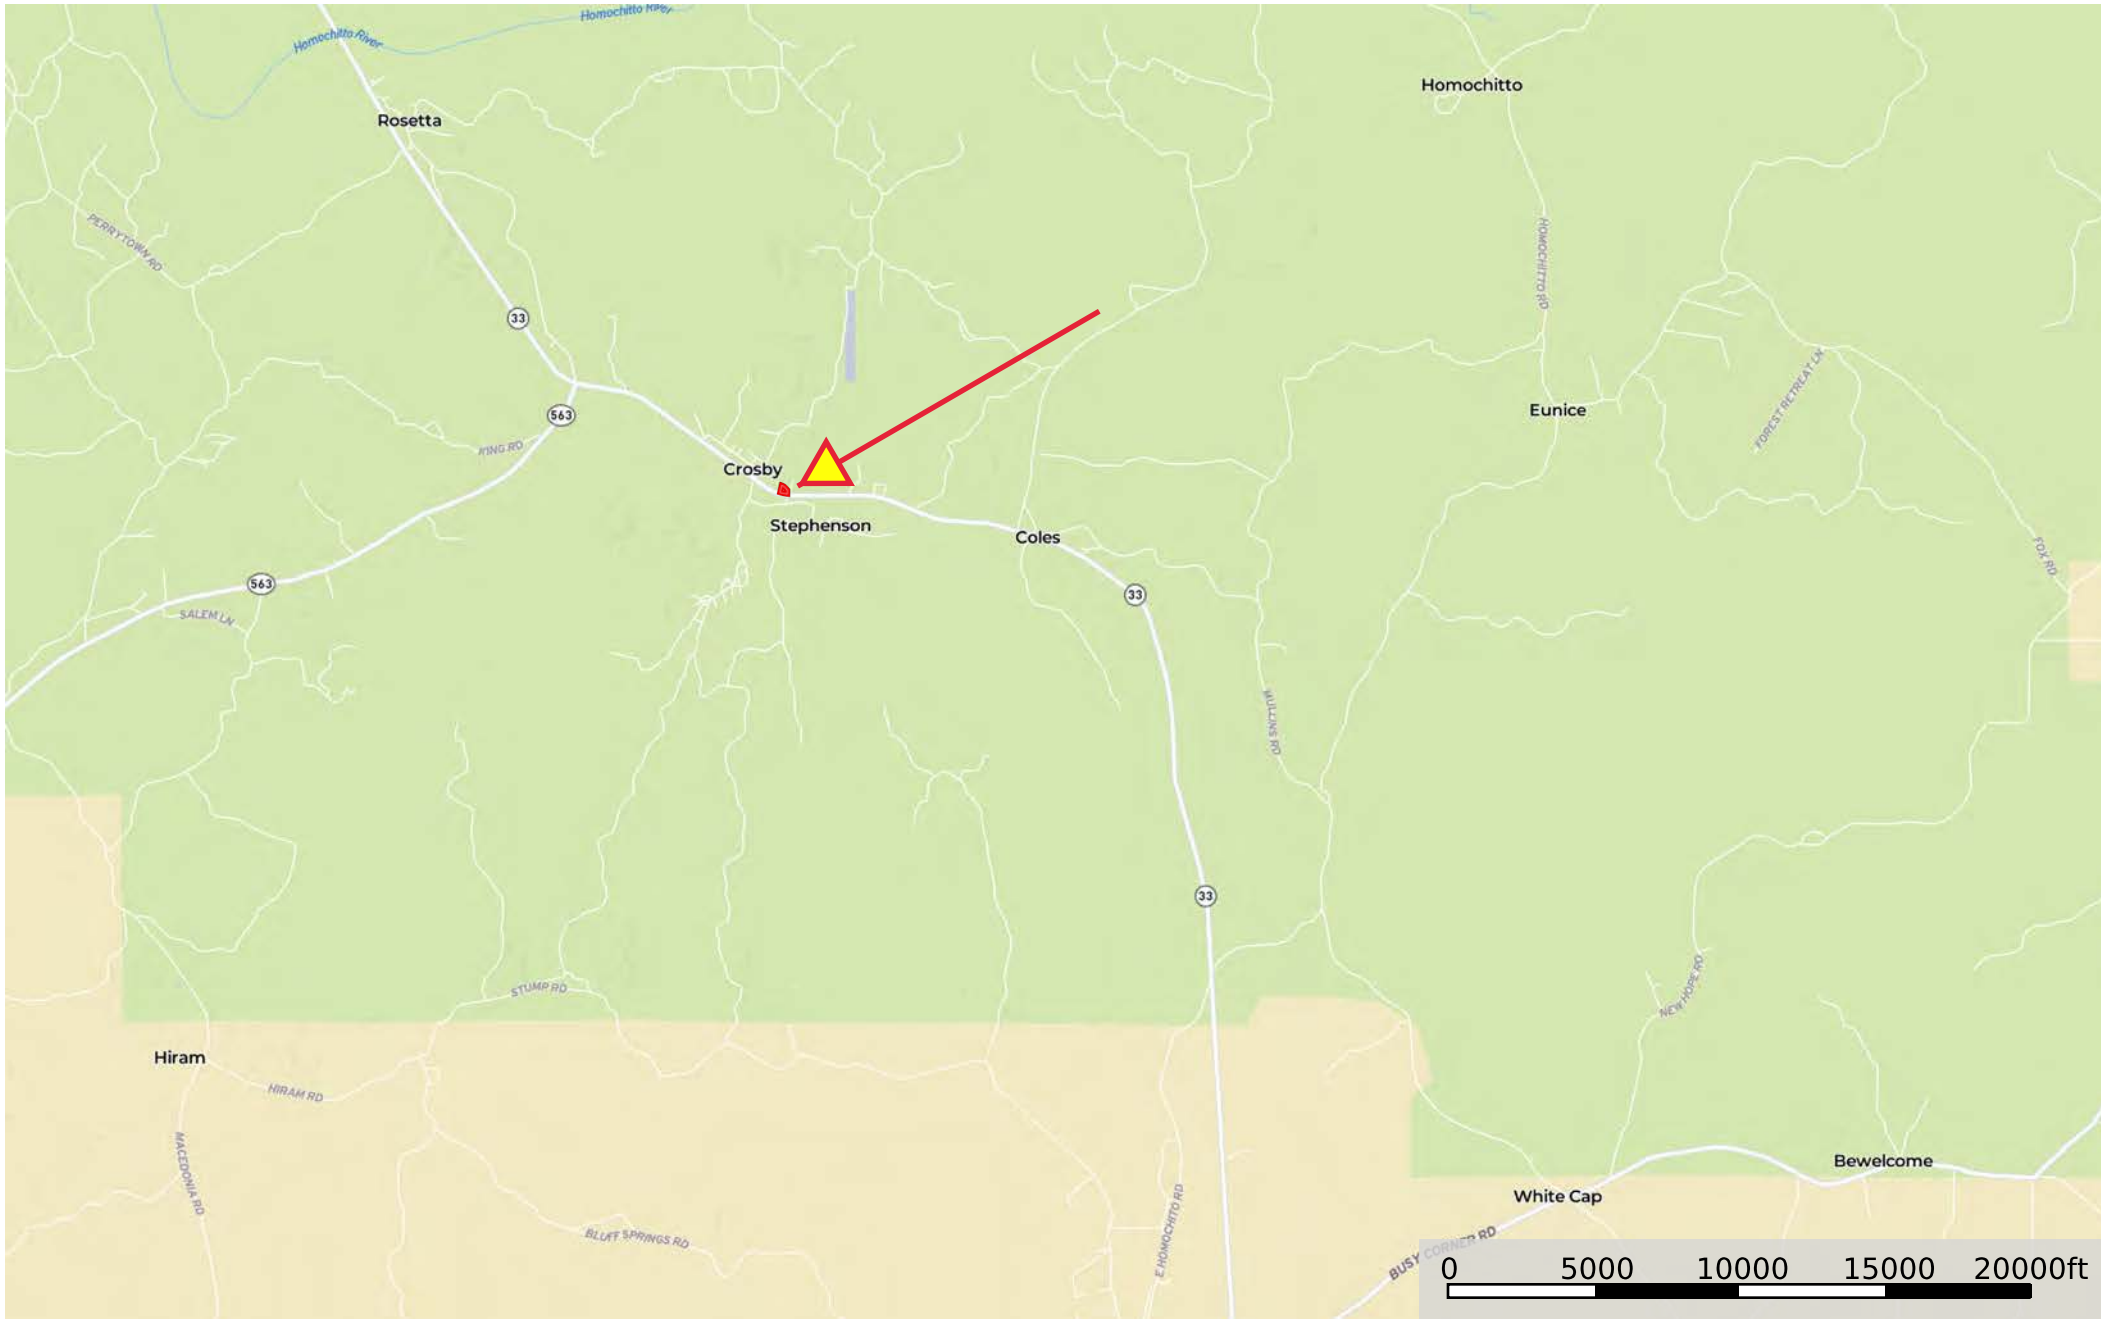

# Buffalo Services Crosby

Wilkinson County, Mississippi, 1.5 AC +/-

 Boundary

Google

Boundary