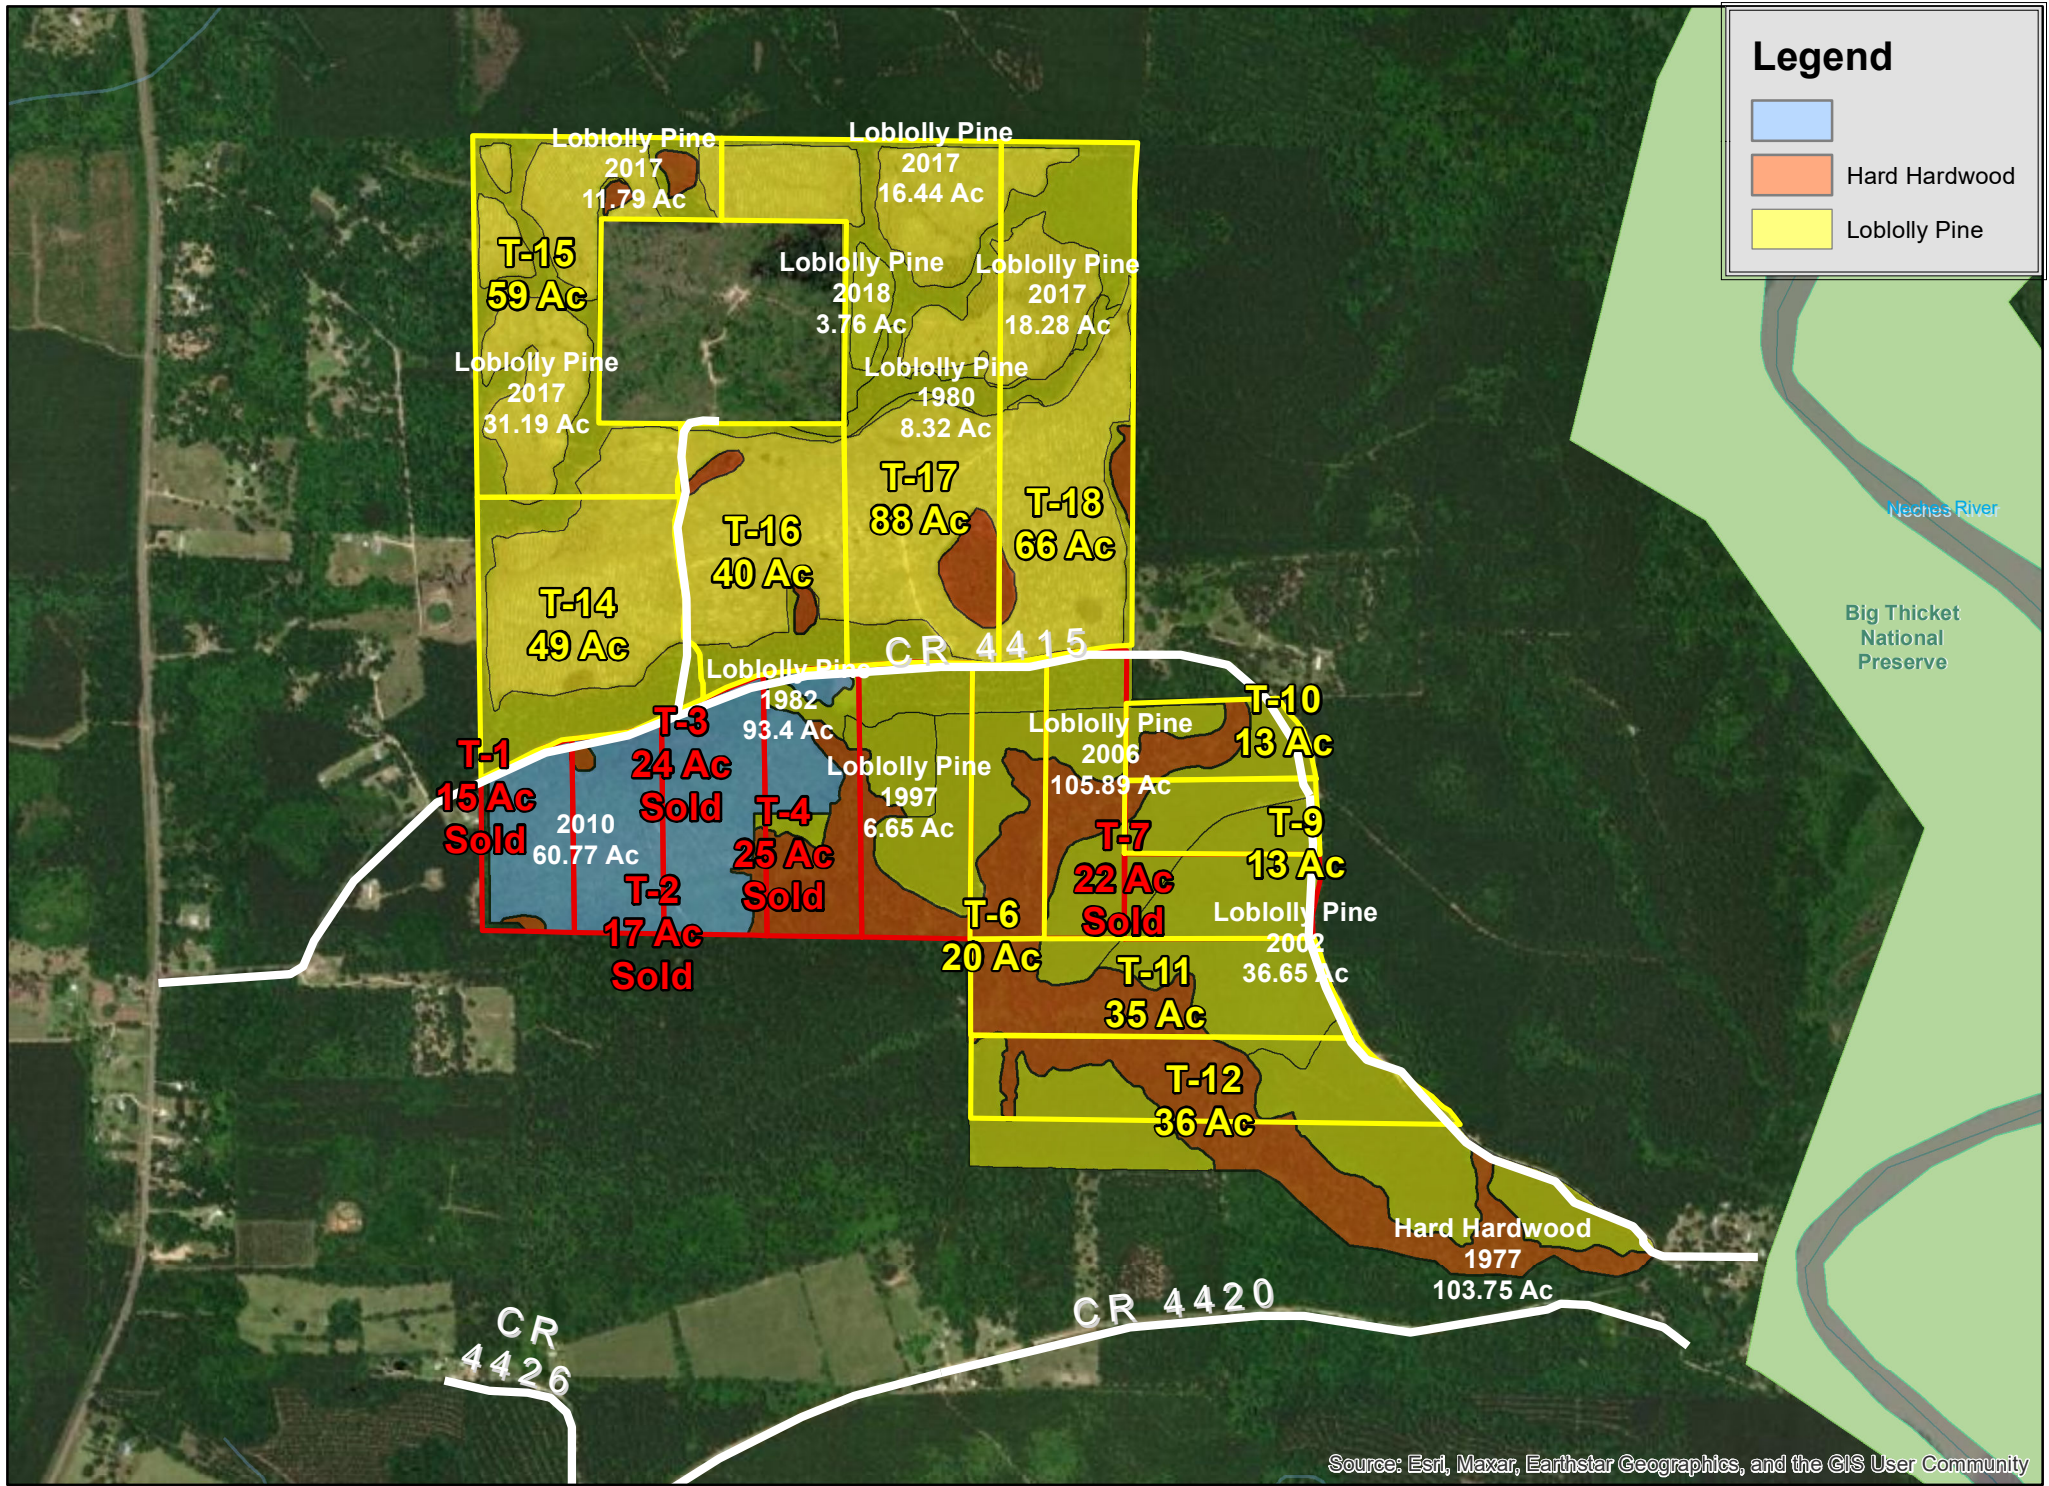

Legend

- Loblolly Pine
- Hard Hardwood
- Loblolly Pine

Source: Esri, Maxar, Earthstar Geographics, and the GIS User Community

Spurger, Tyler Co., TX

For illustration purposes only. (Jasper - 6340)