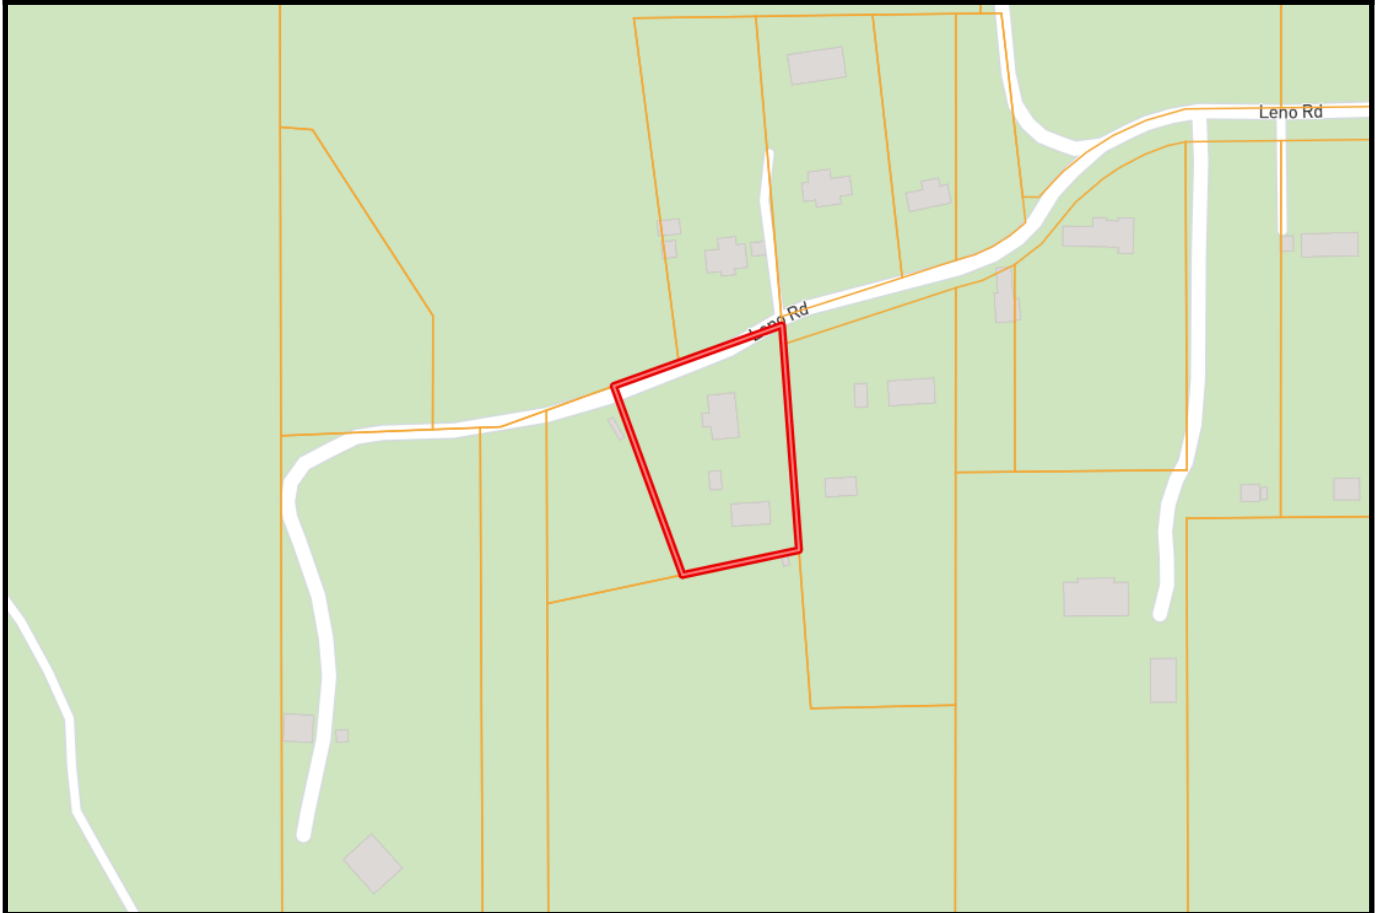

Ownership Map

LandReport
2011-2021
AMERICA'S
BEST
BROKERAGES

Call me today!

TARA WALKER SMITH, REALTOR®
Tara@TomSmithHomes.com
601.990.5070 **office** | 601.407.4315 **cell**