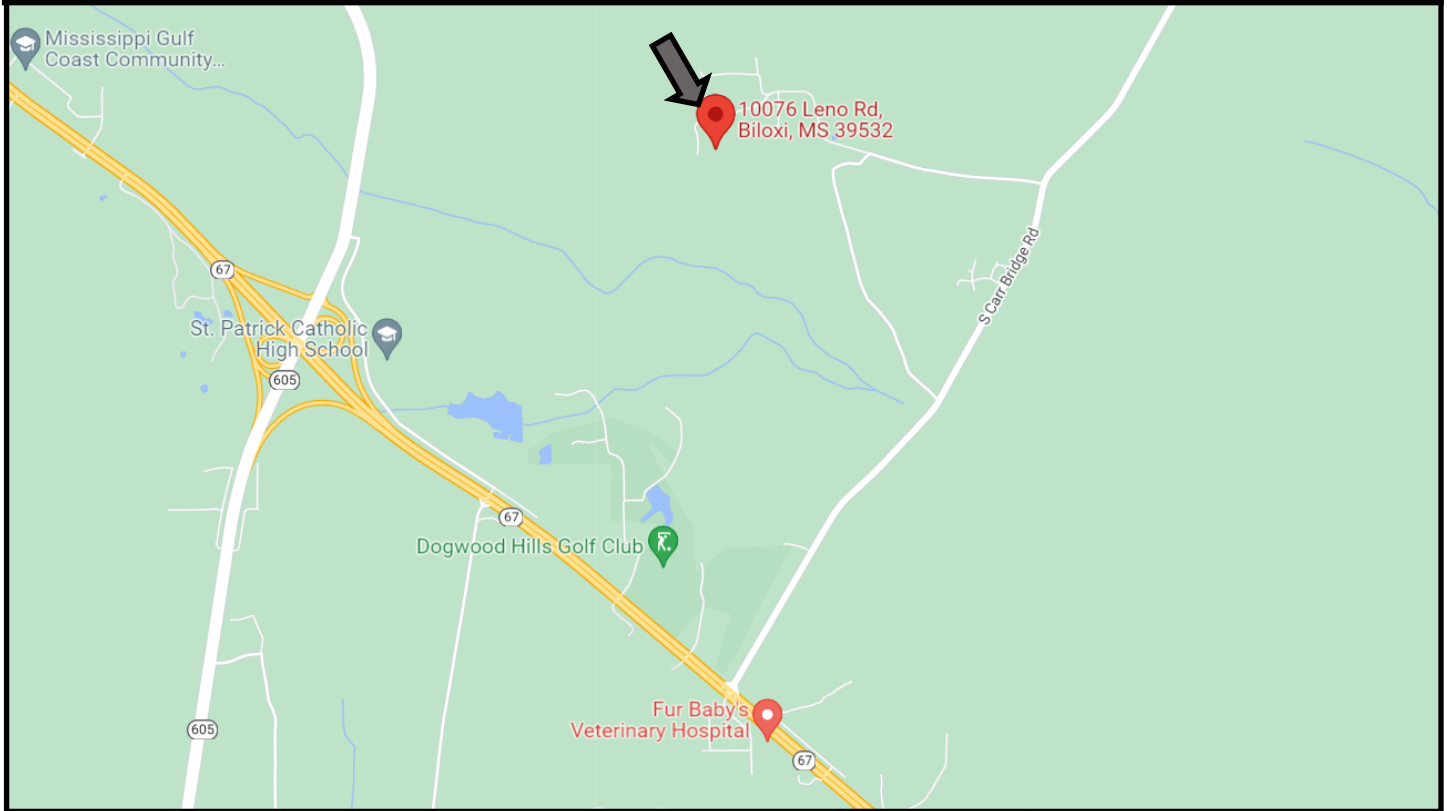

Home on 1.5+/- Acres in Quiet Country Community Harrison County, MS

Reduced \$160,000

10076 Leno Road Biloxi, MS 39563

This three bedroom, two bathroom home in Harrison County, MS, is situated on 1.5+/- acres and nestled in a quiet country community at the end of a dead-end road. The home features a large front porch with bricked flower beds, 16X8 back porch, 25X52 horse barn with stalls, 16X10 greenhouse, and a 6X10 storage shed. Located on Leno Road within 20 miles of the beach and all the amenities of Biloxi. Contact Tara Walker Smith with Tom Smith Land and Homes to schedule a viewing!

Directional Map

Directions from the intersection of MS-67 N and Townley Road in Biloxi, MS: Turn right onto S Carr Bridge Road. Travel 1.8 miles and turn left onto Leno Road. Travel 1.2 miles and the property will be on your left. Address: 10076 Leno Road Biloxi, MS 39563