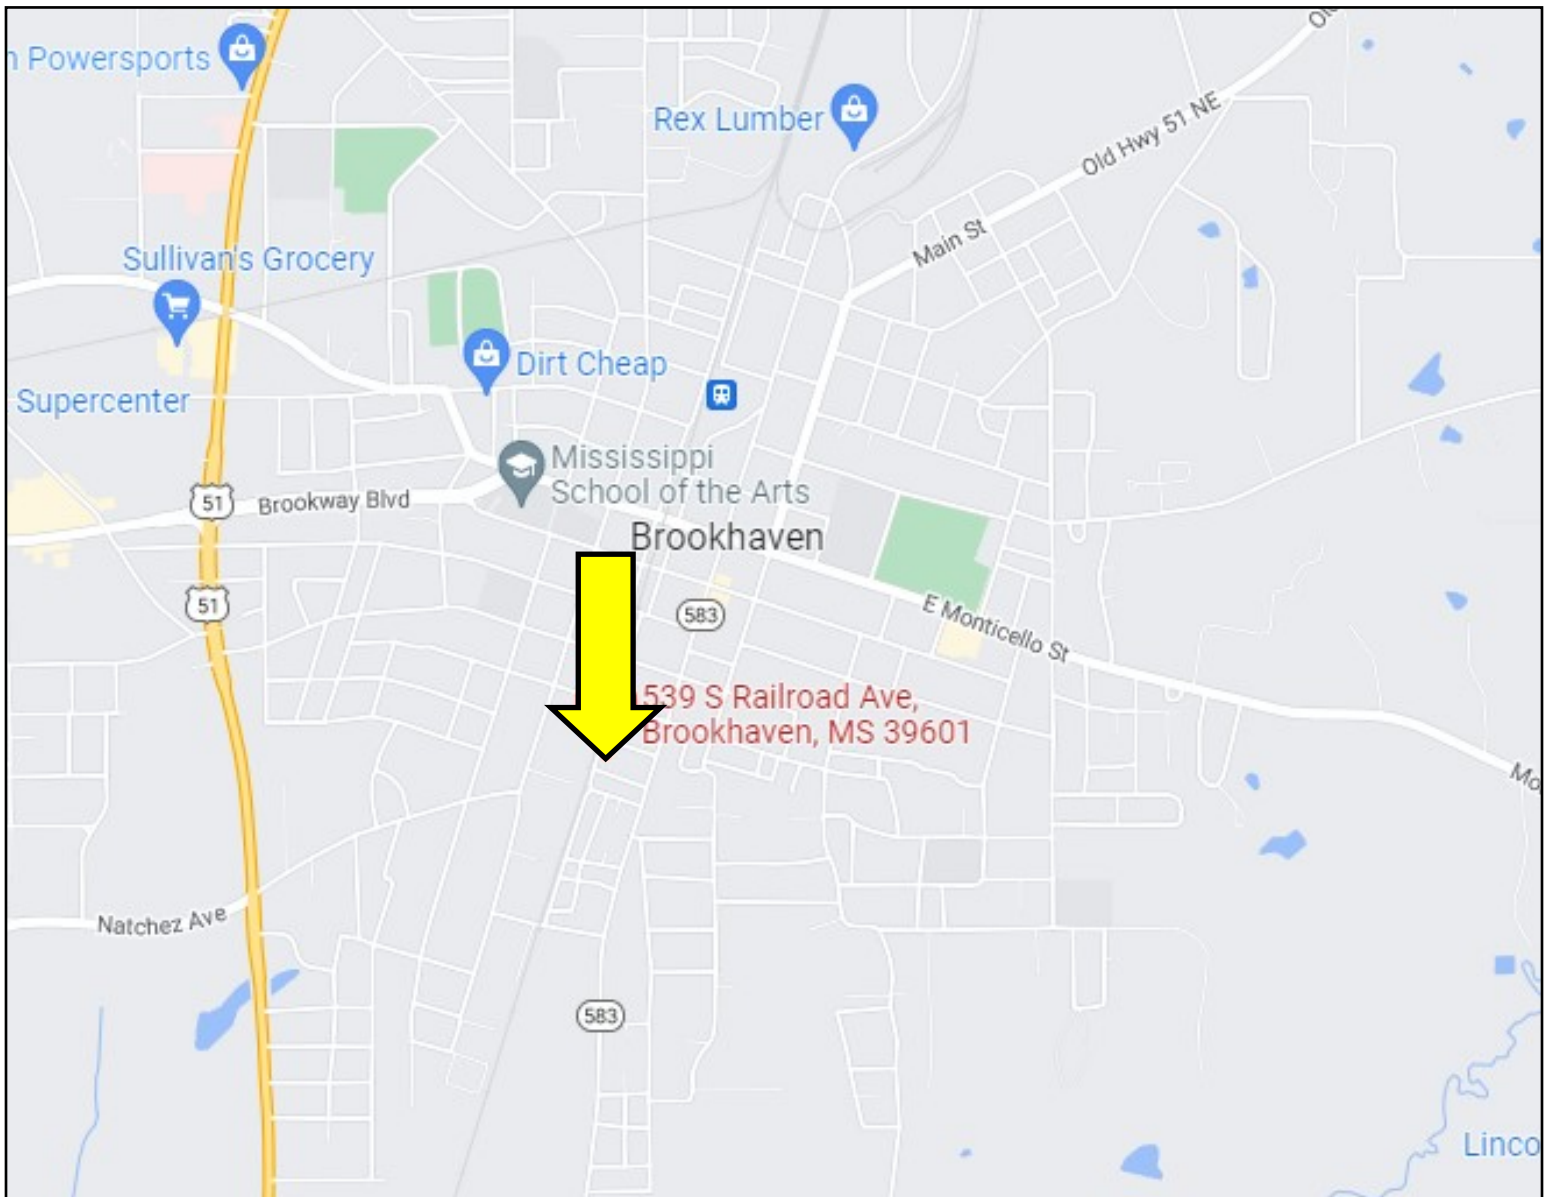

# INVESTMENT PROPERTY IN LINCOLN COUNTY, MS

539 S RAILROAD AVE.  
BROOKHAVEN, MS 39601

\$69,000

This 1,800± square foot, three bedroom, two bath home is situated on a corner lot in Lincoln County, MS, and is centrally located just a couple of blocks from historic downtown Brookhaven, MS. This home features a brand new roof and a storage space attached to the two car carport. This property would make an excellent investment opportunity.

*Directions from the intersection of Monticello St and Whitworth Ave in Brookhaven, MS: Travel south on Whitworth Ave. Take a left onto Chickasaw St. Cross over RR Tracks and take immediate right onto Railroad Ave and travel 3 blocks and the house will be on your left.*

# Directional Map

*Directions from the intersection of Monticello St and Whitworth Ave in Brookhaven, MS: Travel south on Whitworth Ave. Take a left onto Chickasaw St. Cross over RR Tracks and take immediate right onto Railroad Ave and travel 3 blocks and the house will be on your left.*