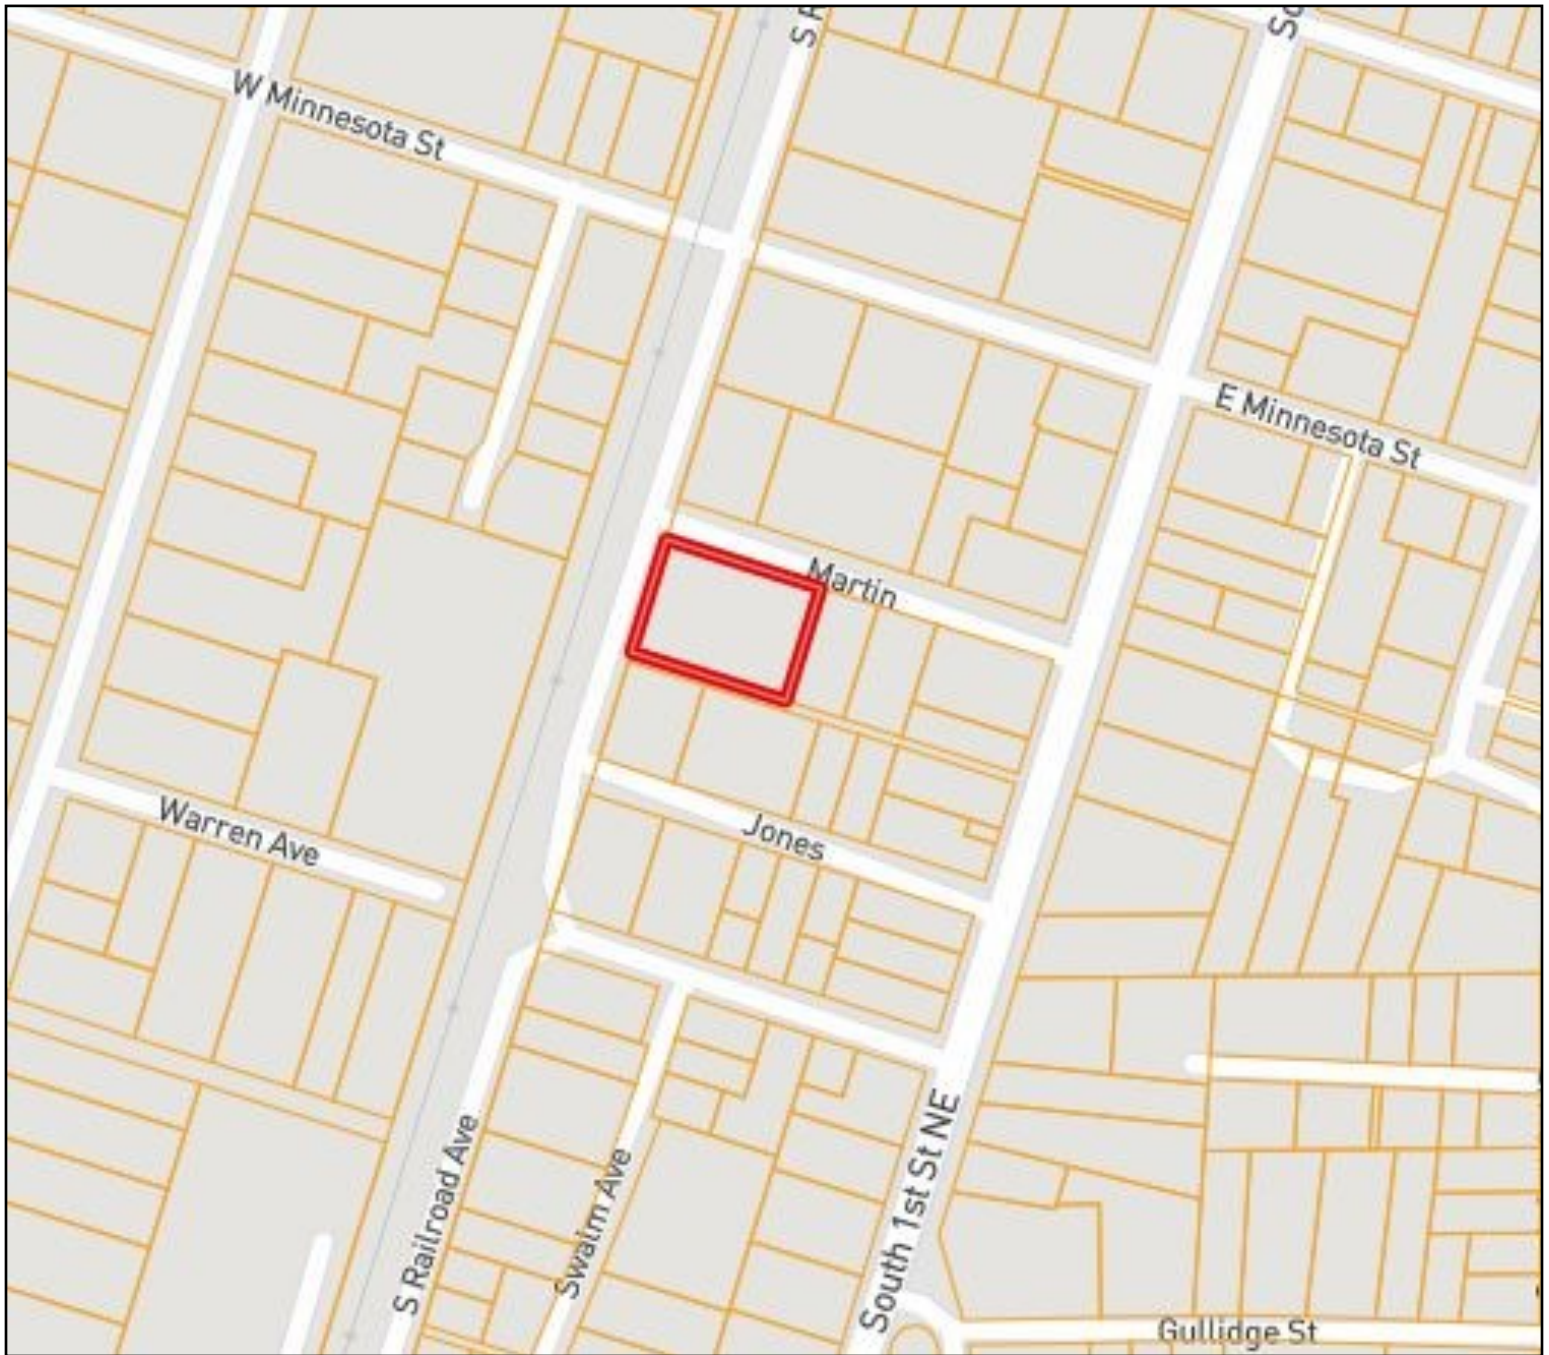

Ownership Map

Call me today!

ELI FERGUSON, REALTOR®

Eli@TomSmithLand.com

601.990.5070 office | 601.757.7117 cell