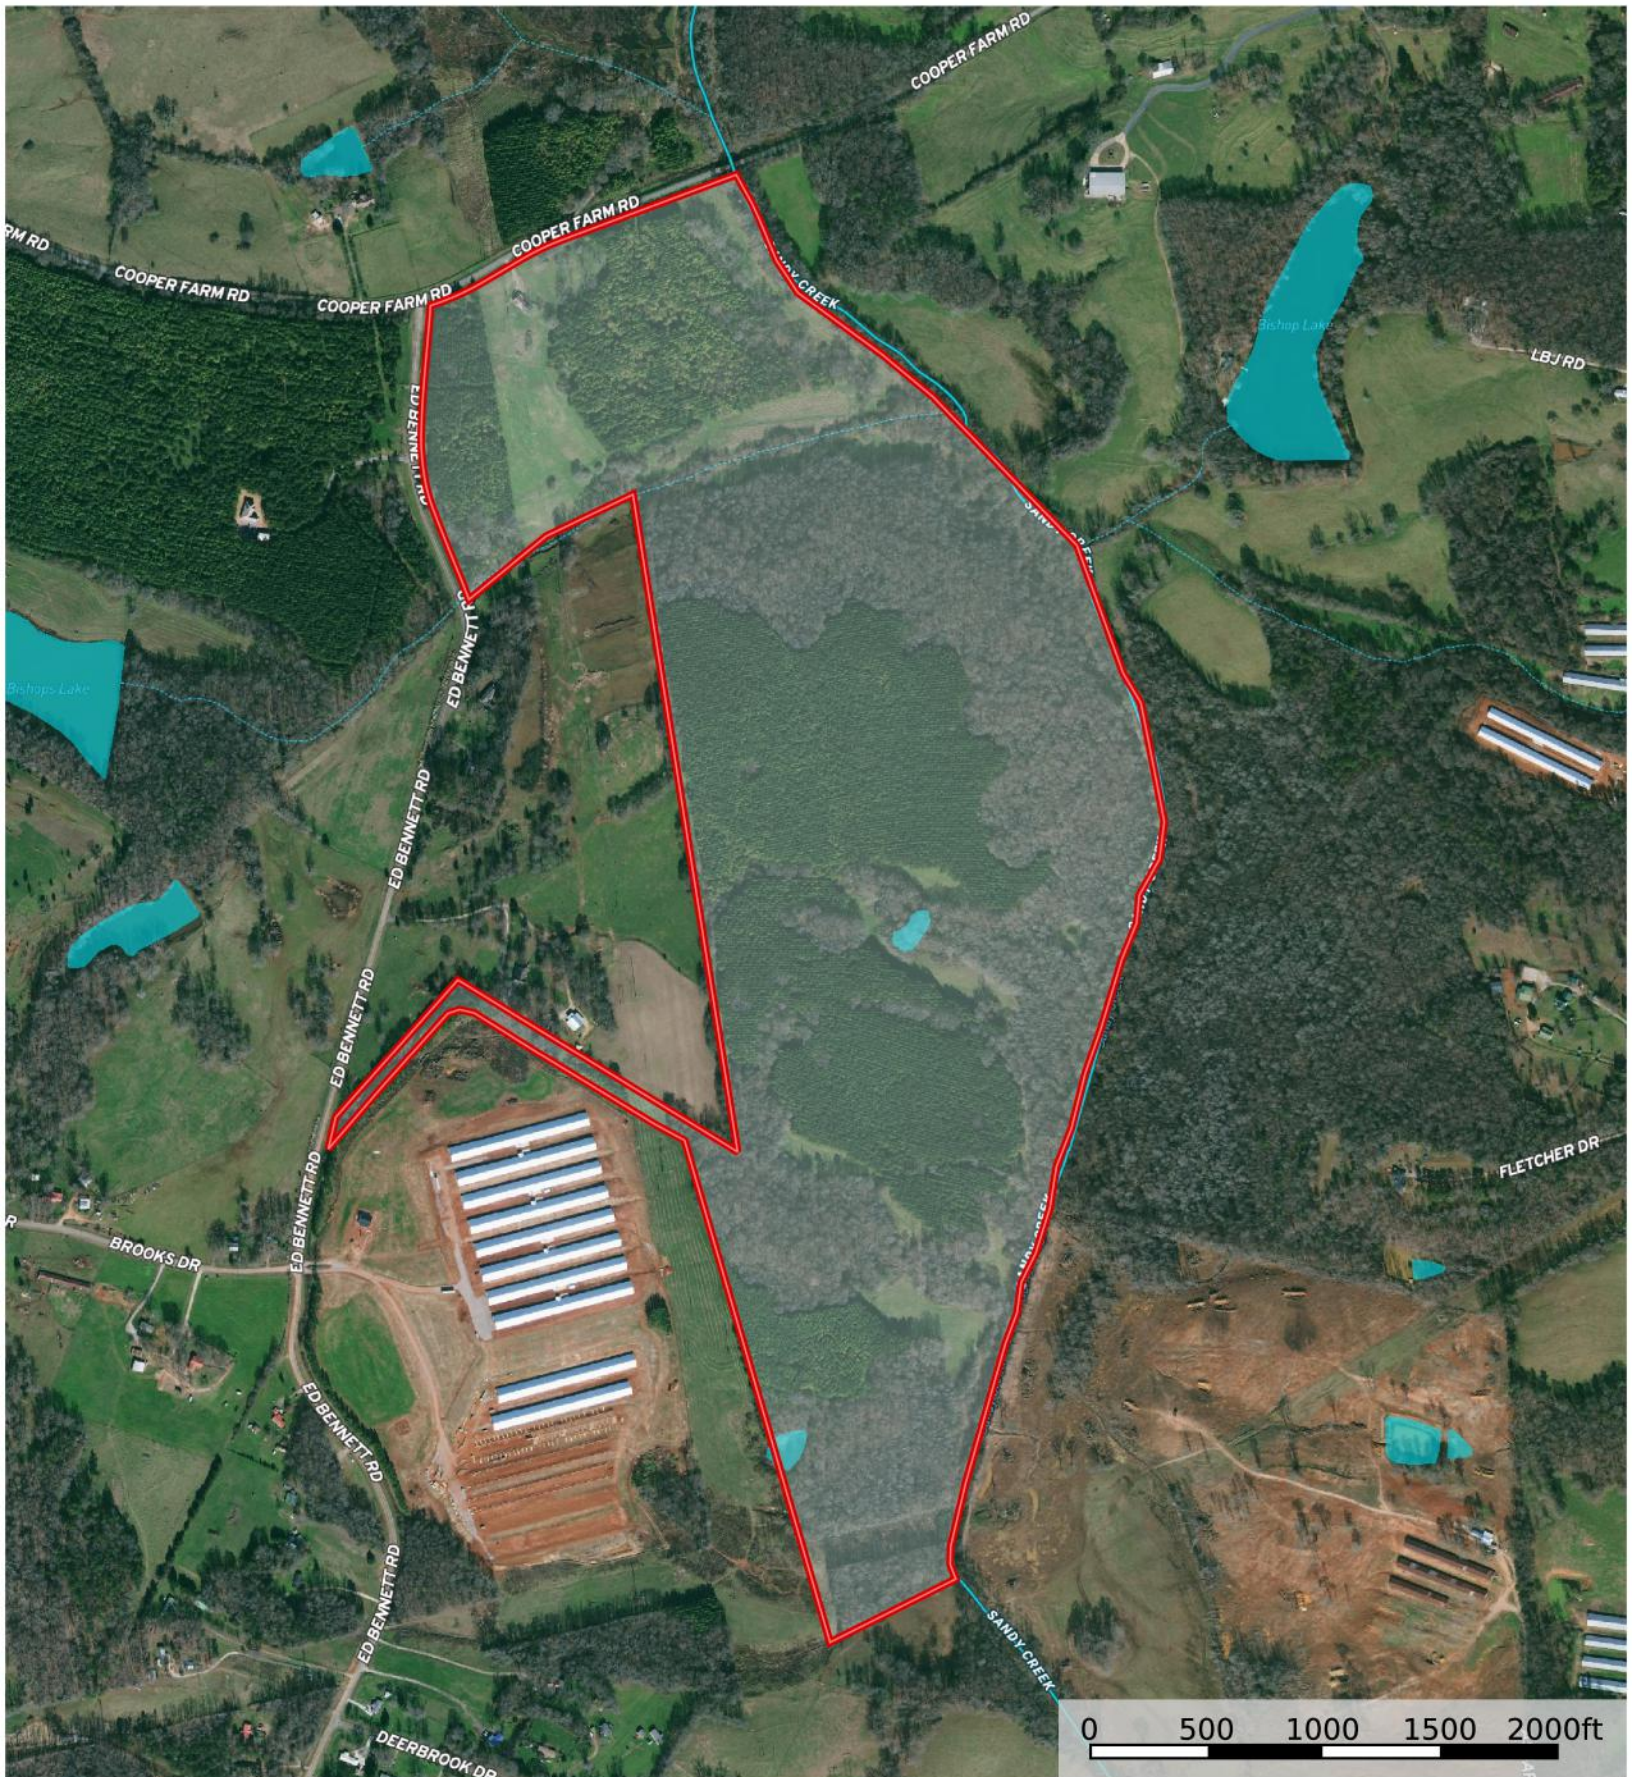

1196 Cooper Farm Road - Aerial

Jackson County, Georgia, 224.47 AC +/-

-  Boundary
-  Stream, Intermittent
-  River/Creek
-  Water Body