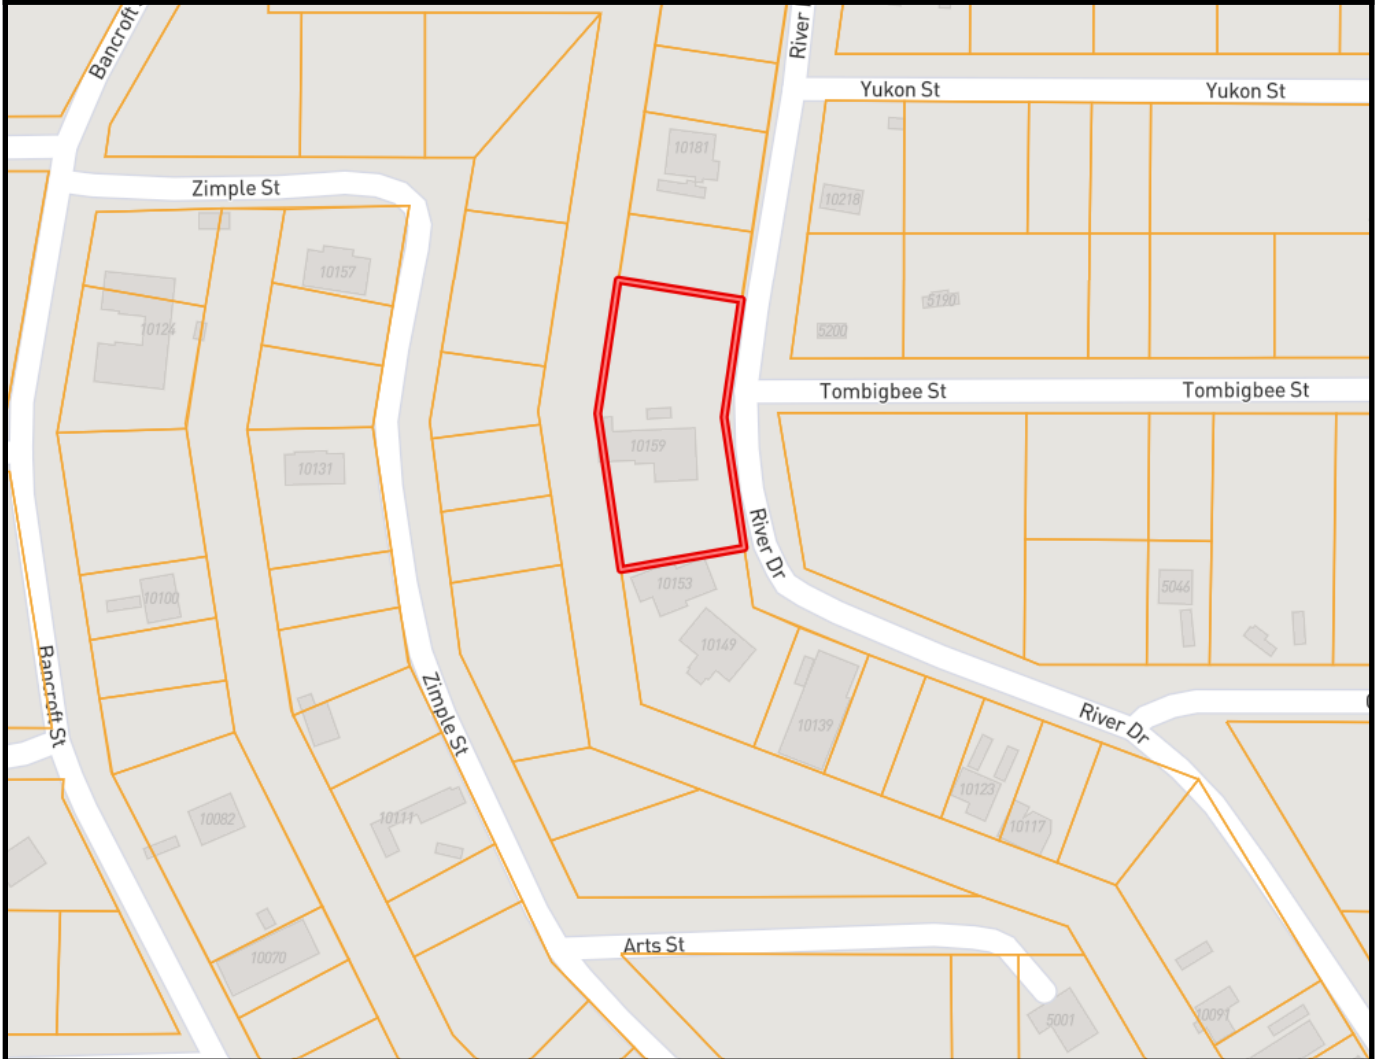

Ownership Map

LandReport
2011-2021
NATIONAL
BEST
BROKERAGES

Call me today!

TARA WALKER SMITH, REALTOR®
Tara@TomSmithHomes.com
601.990.5070 **office** | 601.407.4315 **cell**