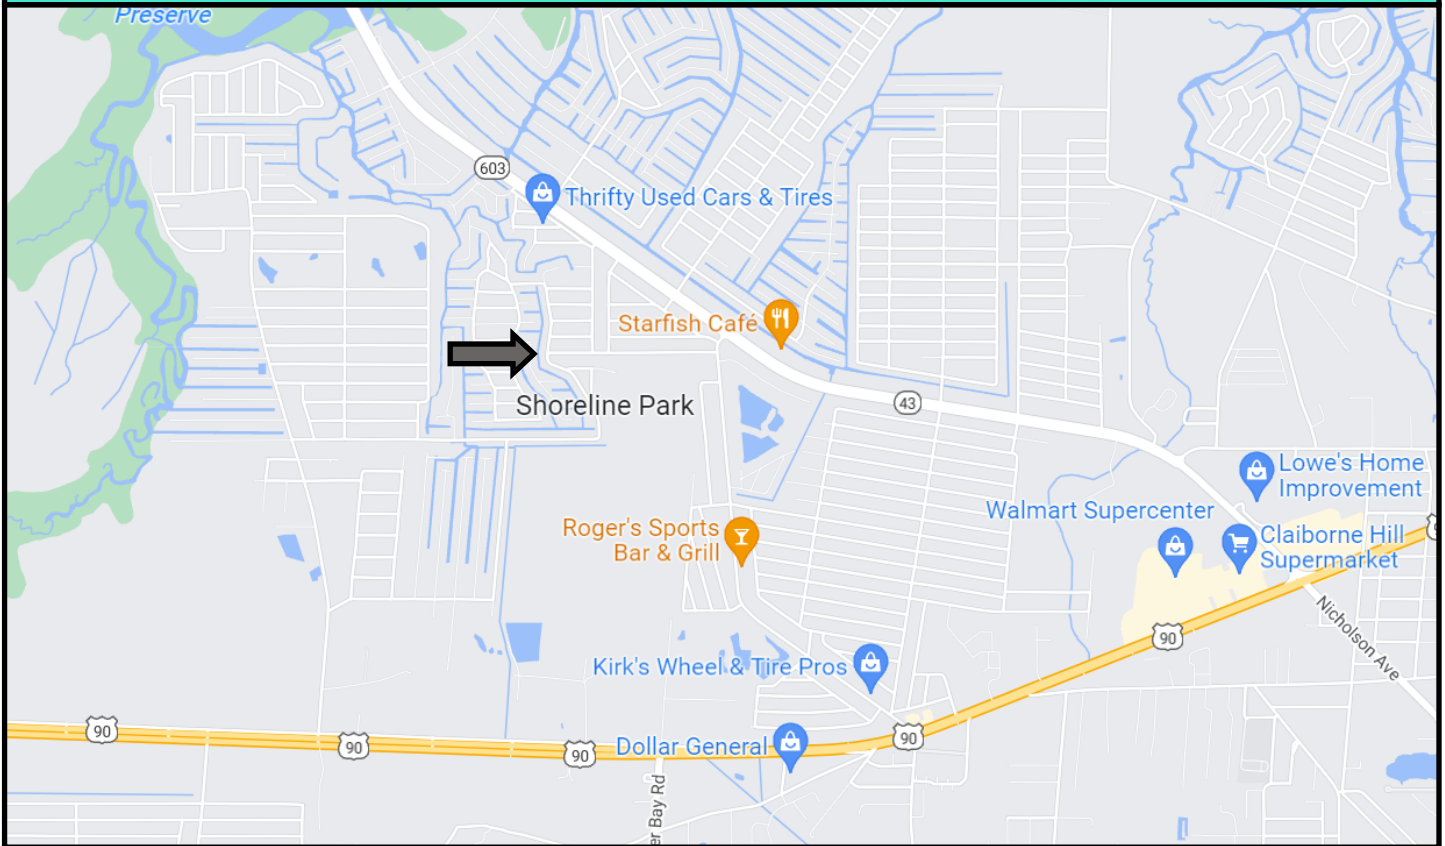

Directions from the intersection of MS-43 N and US-90 in Bay Saint Louis, MS: Head Northwest on MS-43 N and travel 1.9 miles. Turn left onto Kiln Waveland Cutoff Road. Travel 400 feet and turn right onto Tombigbee Street. Travel 0.5 miles and turn left onto River Drive. The property will be on the right in 33 feet.

TomSmithLandandHomes.com

Information is believed to be accurate but not guaranteed.

Directional Map

Directions from the intersection of MS-43 N and US-90 in Bay Saint Louis, MS: Head Northwest on MS-43 N and travel 1.9 miles. Turn left onto Kiln Waveland Cutoff Road. Travel 400 feet and turn right onto Tombigbee Street. Travel 0.5 miles and turn left onto River Drive. The property will be on the right in 33 feet.