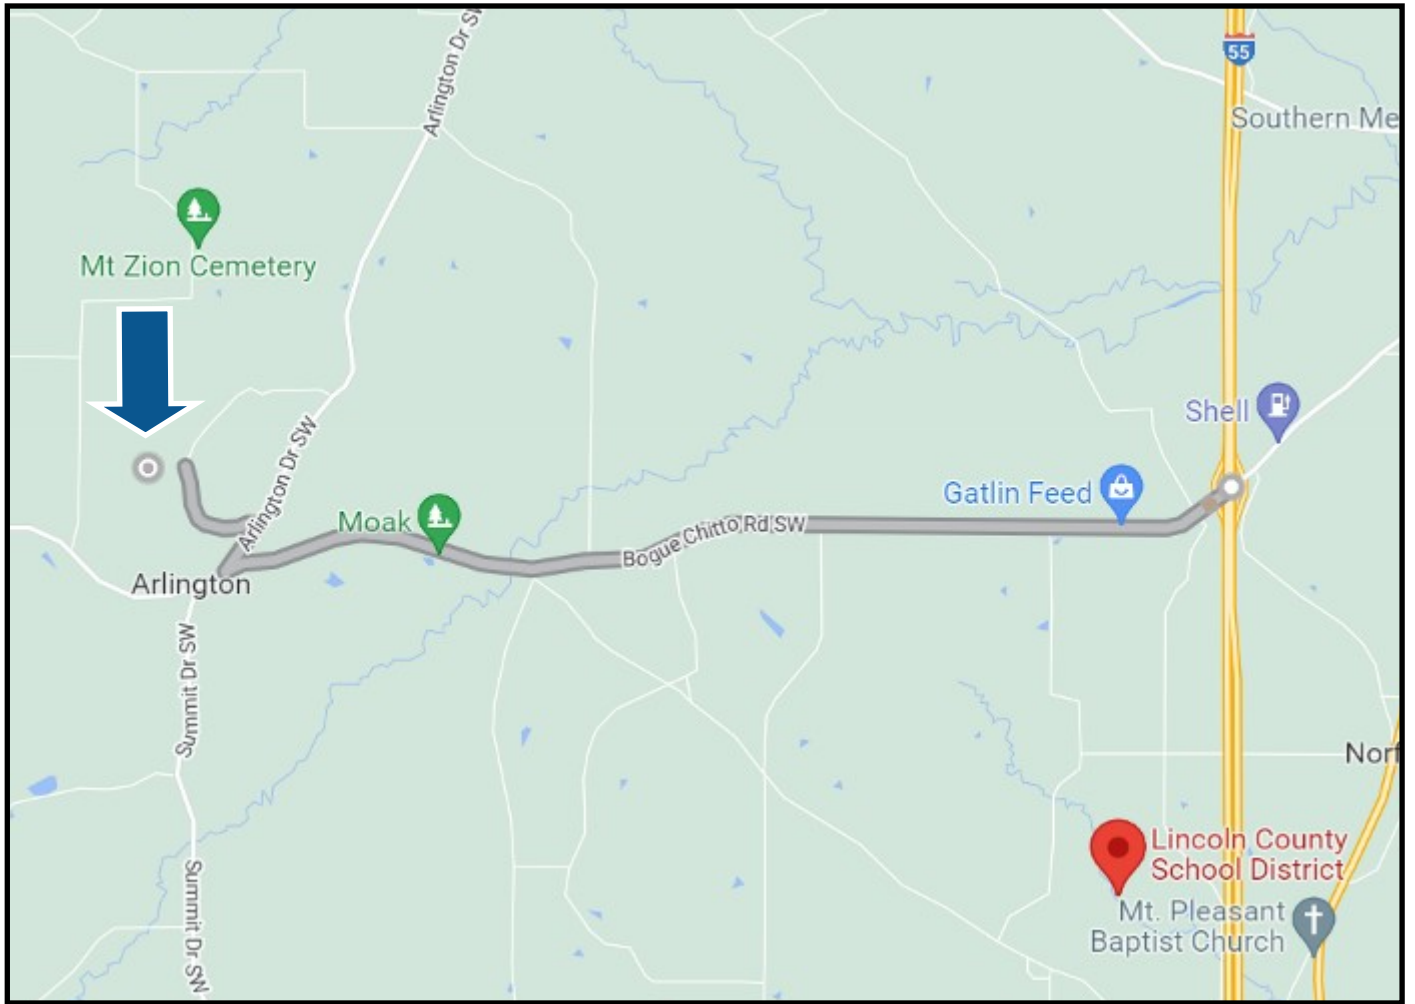

# 15+/- Acre Tract with Multiple Homesites Lincoln County, MS

00 Cowboy Trl SE, Bogue Chitto ,MS 39629

Are you looking for the perfect place to build your future home? If so, check out these 15+/- acres in the highly desired West Lincoln School District with community water and electricity available. This diverse tract consists of open ground, volunteer timber in various stages, multiple potential homes sites, and is lined down one side with a hardwood drain. An established drive leads into the property with multiple trails traversing this parcel. There are no deed restrictions, so the possibilities are endless.

# Ownership Map

## Directional Map

Directions From Interstate 55 Exit 30 at Bogue Chitto Road: Travel west on Bogue Chitto Road for 4.5 miles. Take a sharp right onto Arlington Drive and travel 0.3 miles. Turn left onto Traci Loop and travel 0.3 miles. Turn left onto Cowboy Trail and travel 0.3 miles to the property.