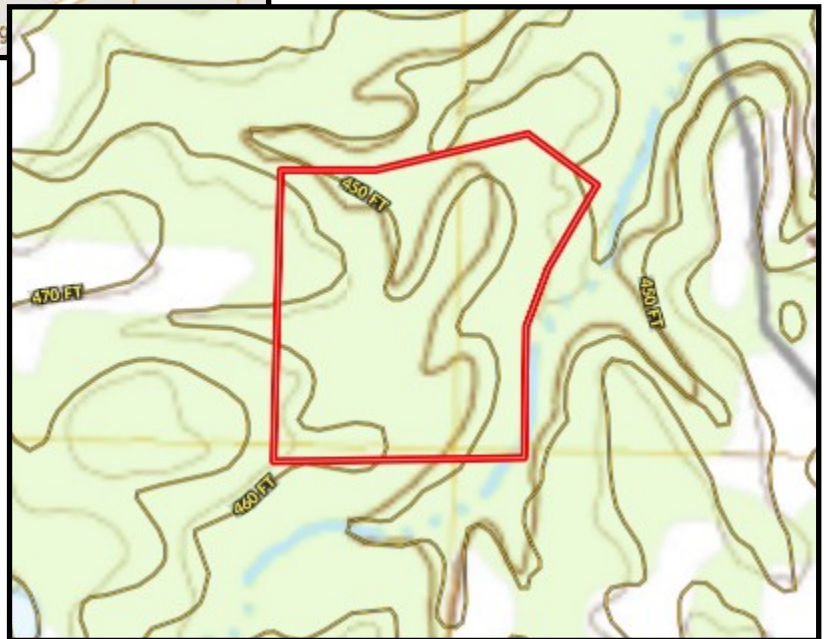

Ownership Map

Topo Map

BLAKE SASSER, REALTOR®
Blake@TomSmithLand.com
601.990.5070 office | 601-757-5027 cell
Licensed in MS and LA

TomSmithLandandHomes.com

Information is believed to be accurate but not guaranteed.