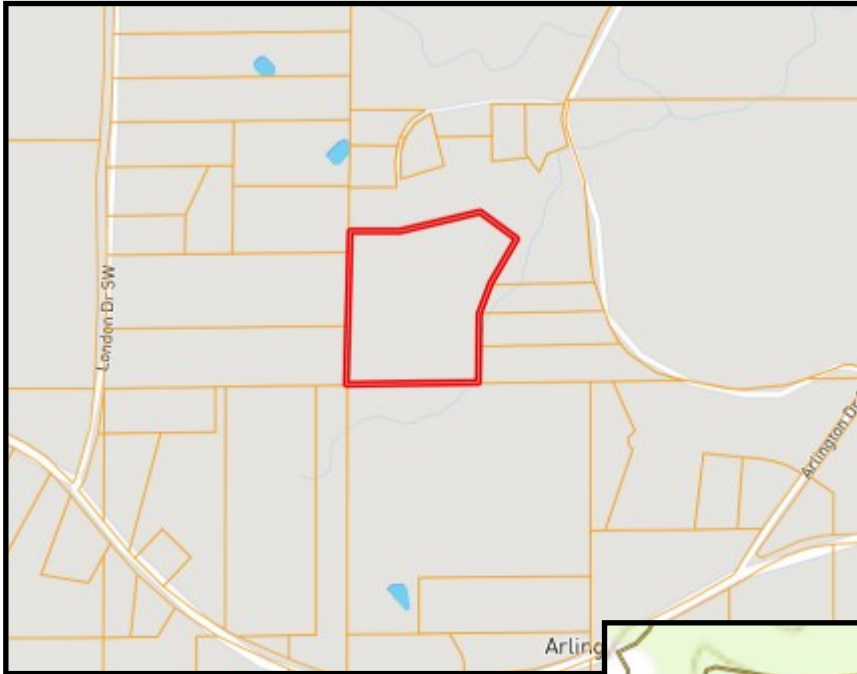

# 15+/- Acre Tract with Multiple Homesites Lincoln County, MS

00 Cowboy Trl SE, Bogue Chitto ,MS 39629

Are you looking for the perfect place to build your future home? If so, check out these 15+/- acres in the highly desired West Lincoln School District with community water and electricity available. This diverse tract consists of open ground, volunteer timber in various stages, multiple potential homes sites, and is lined down one side with a hardwood drain. An established drive leads into the property with multiple trails traversing this parcel. There are no deed restrictions, so the possibilities are endless.

# Ownership Map