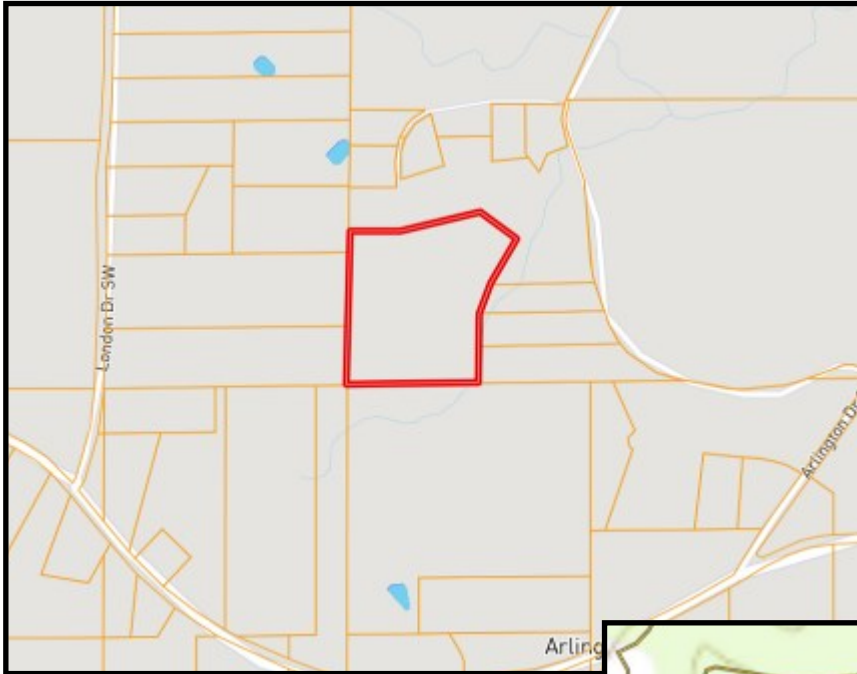

# 15+/- Acre Tract with Multiple Homesites Lincoln County, MS

00 Cowboy Trl SE, Bogue Chitto ,MS 39629

Are you looking for the perfect place to build your future home? If so, check out these 15+/- acres in the highly desired West Lincoln School District with community water and electricity available. This diverse tract consists of open ground, volunteer timber in various stages, multiple potential homes sites, and is lined down one side with a hardwood drain. An established drive leads into the property with multiple trails traversing this parcel. There are no deed restrictions, so the possibilities are endless.

# Ownership Map