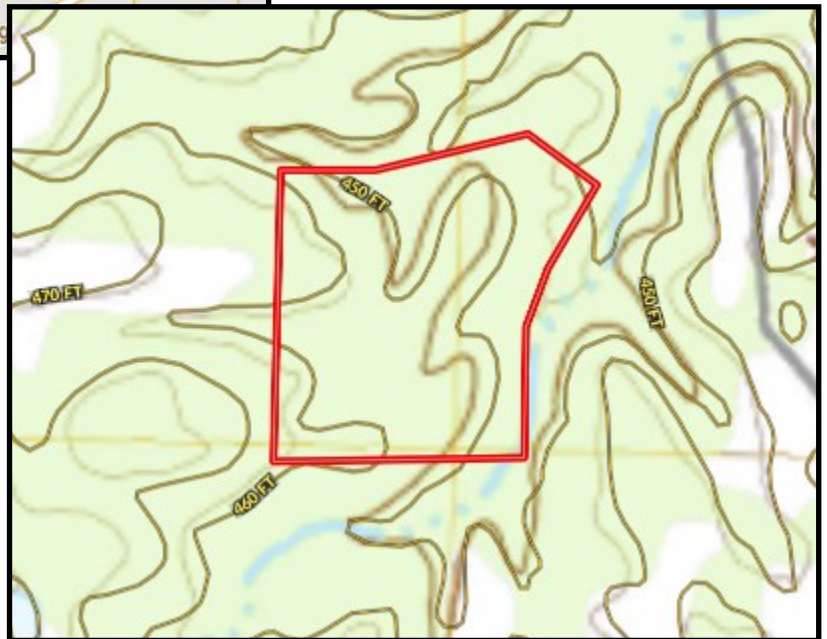

Ownership Map

Topo Map

BLAKE SASSER, REALTOR®
Blake@TomSmithLand.com
601.990.5070 office | 601-757-5027 cell
Licensed in MS and LA

TomSmithLandandHomes.com

Information is believed to be accurate but not guaranteed.