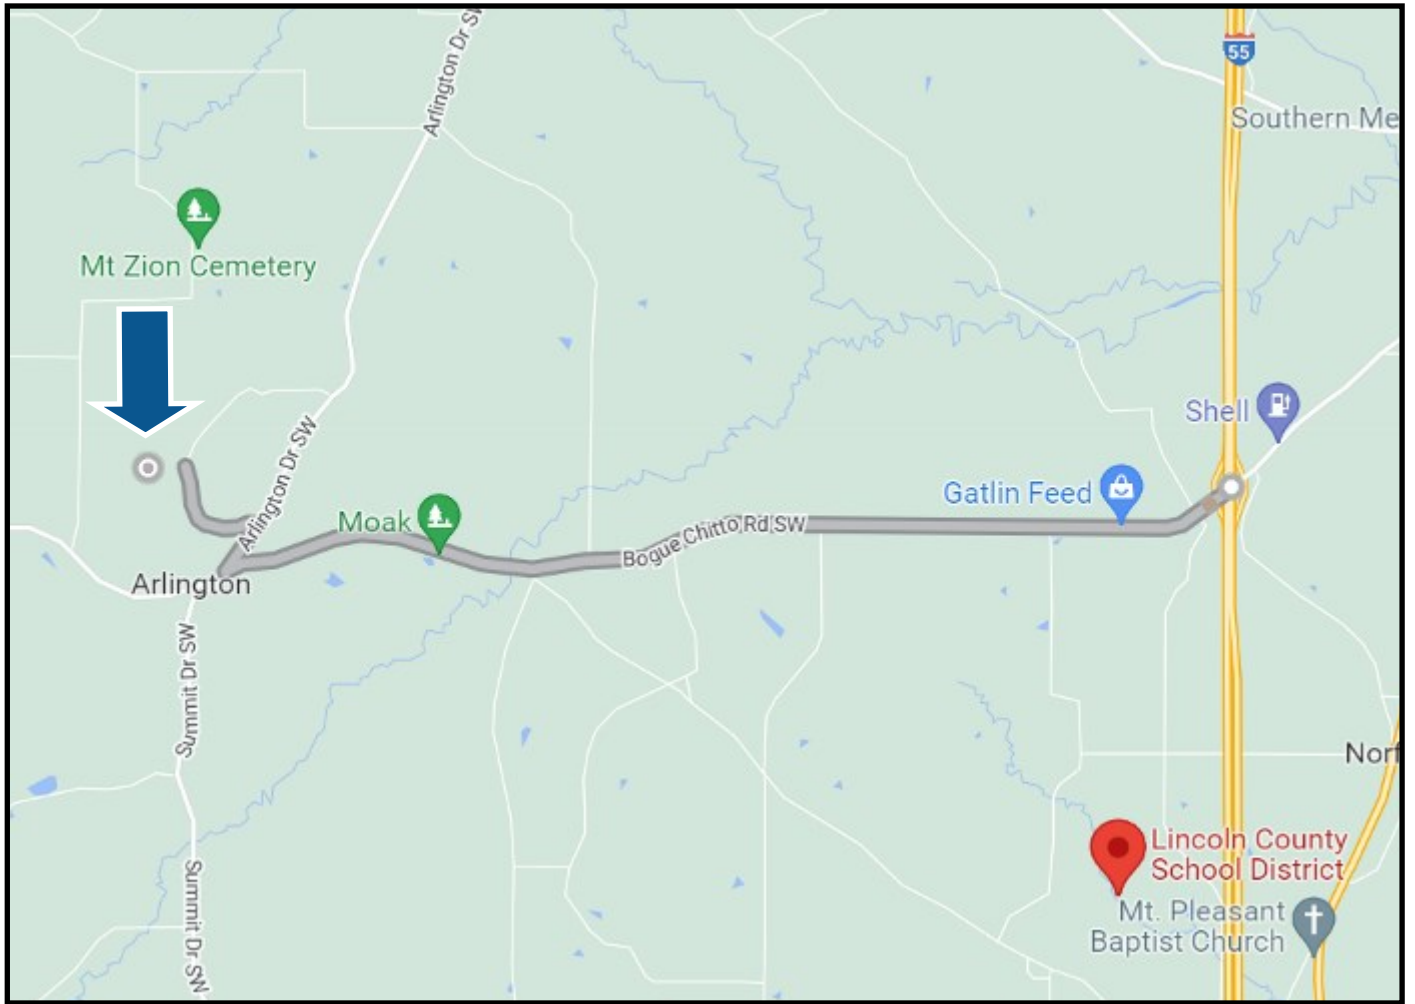

# 15+/- Acre Tract with Multiple Homesites Lincoln County, MS

00 Cowboy Trl SE, Bogue Chitto ,MS 39629

Are you looking for the perfect place to build your future home? If so, check out these 15+/- acres in the highly desired West Lincoln School District with community water and electricity available. This diverse tract consists of open ground, volunteer timber in various stages, multiple potential homes sites, and is lined down one side with a hardwood drain. An established drive leads into the property with multiple trails traversing this parcel. There are no deed restrictions, so the possibilities are endless.

# Ownership Map

## Directional Map

Directions From Interstate 55 Exit 30 at Bogue Chitto Road: Travel west on Bogue Chitto Road for 4.5 miles. Take a sharp right onto Arlington Drive and travel 0.3 miles. Turn left onto Traci Loop and travel 0.3 miles. Turn left onto Cowboy Trail and travel 0.3 miles to the property.