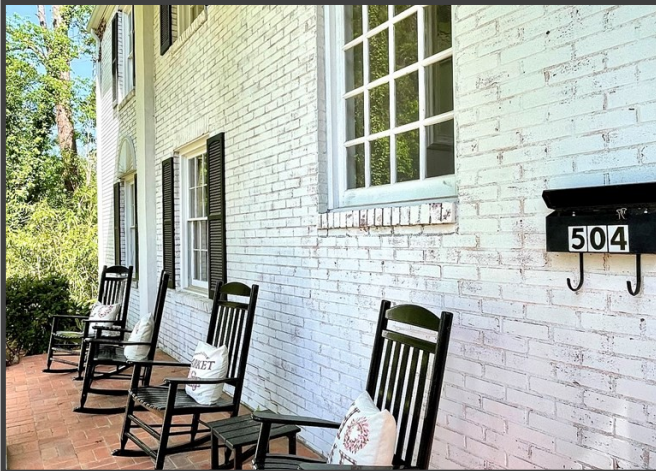

LandReport
2010-2021
AMERICAN
BEST
BROKERAGES

Call me today!

SABRINA WOLFF, REALTOR®
Sabrina@TomSmithHomes.com
601.990.5070 office | 601.754.3763 cell