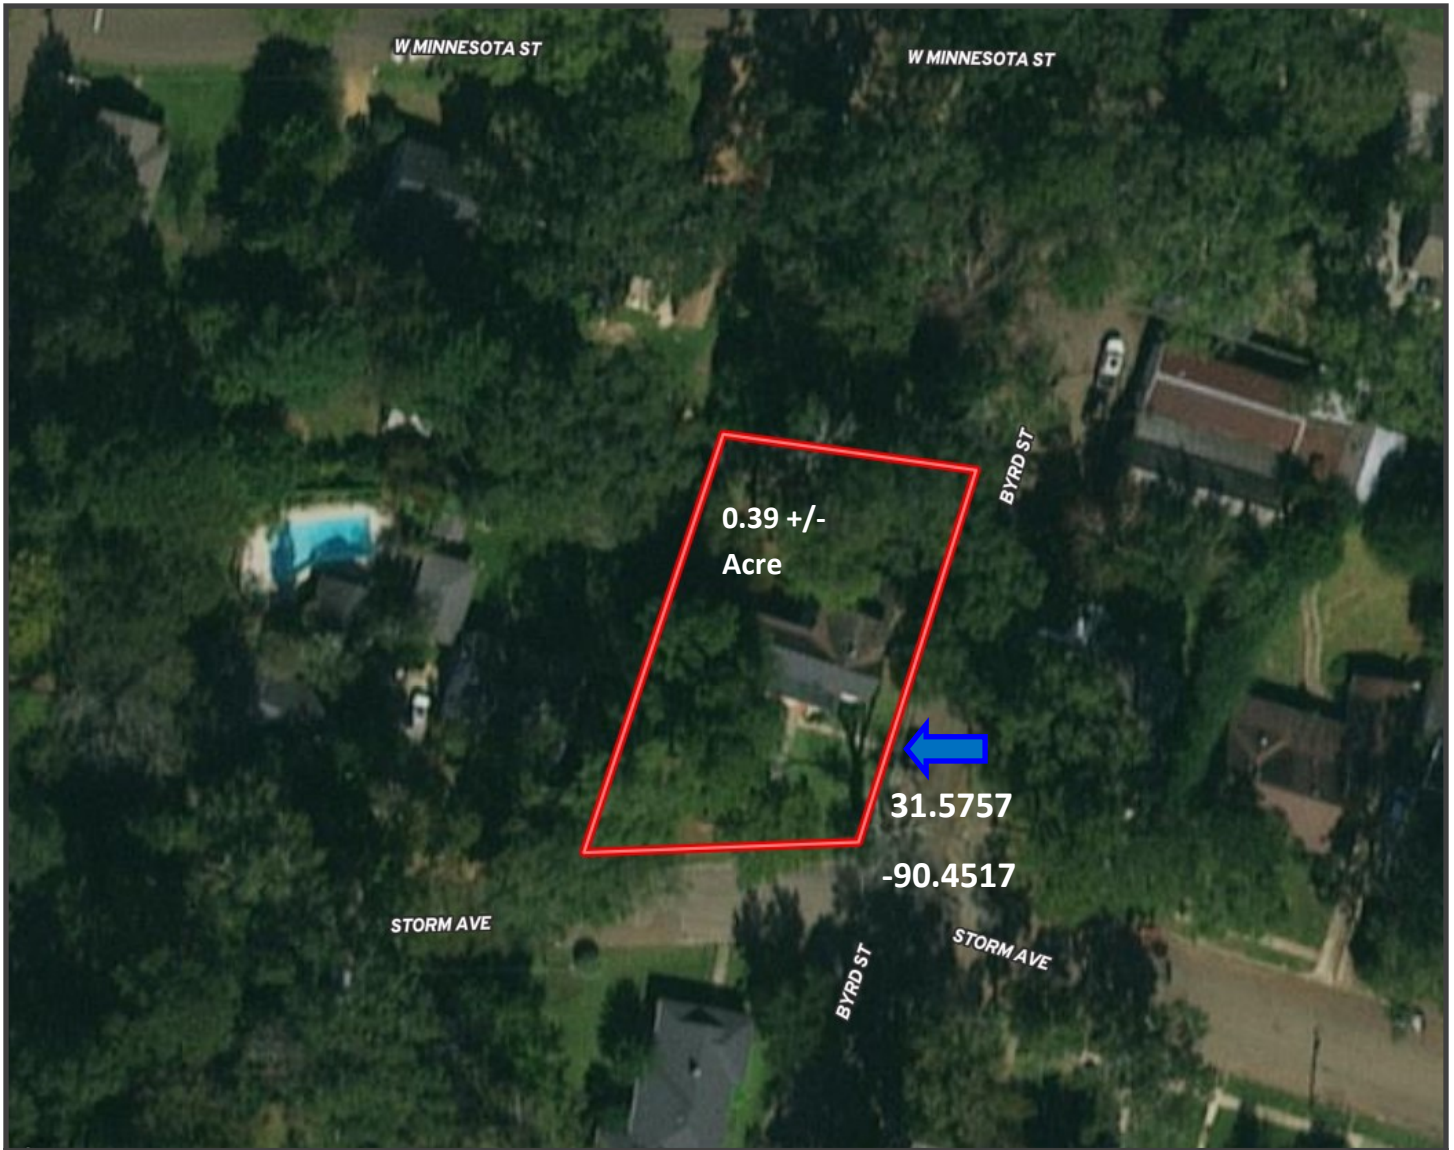

Aerial Map

[Click for Interactive Map](#)