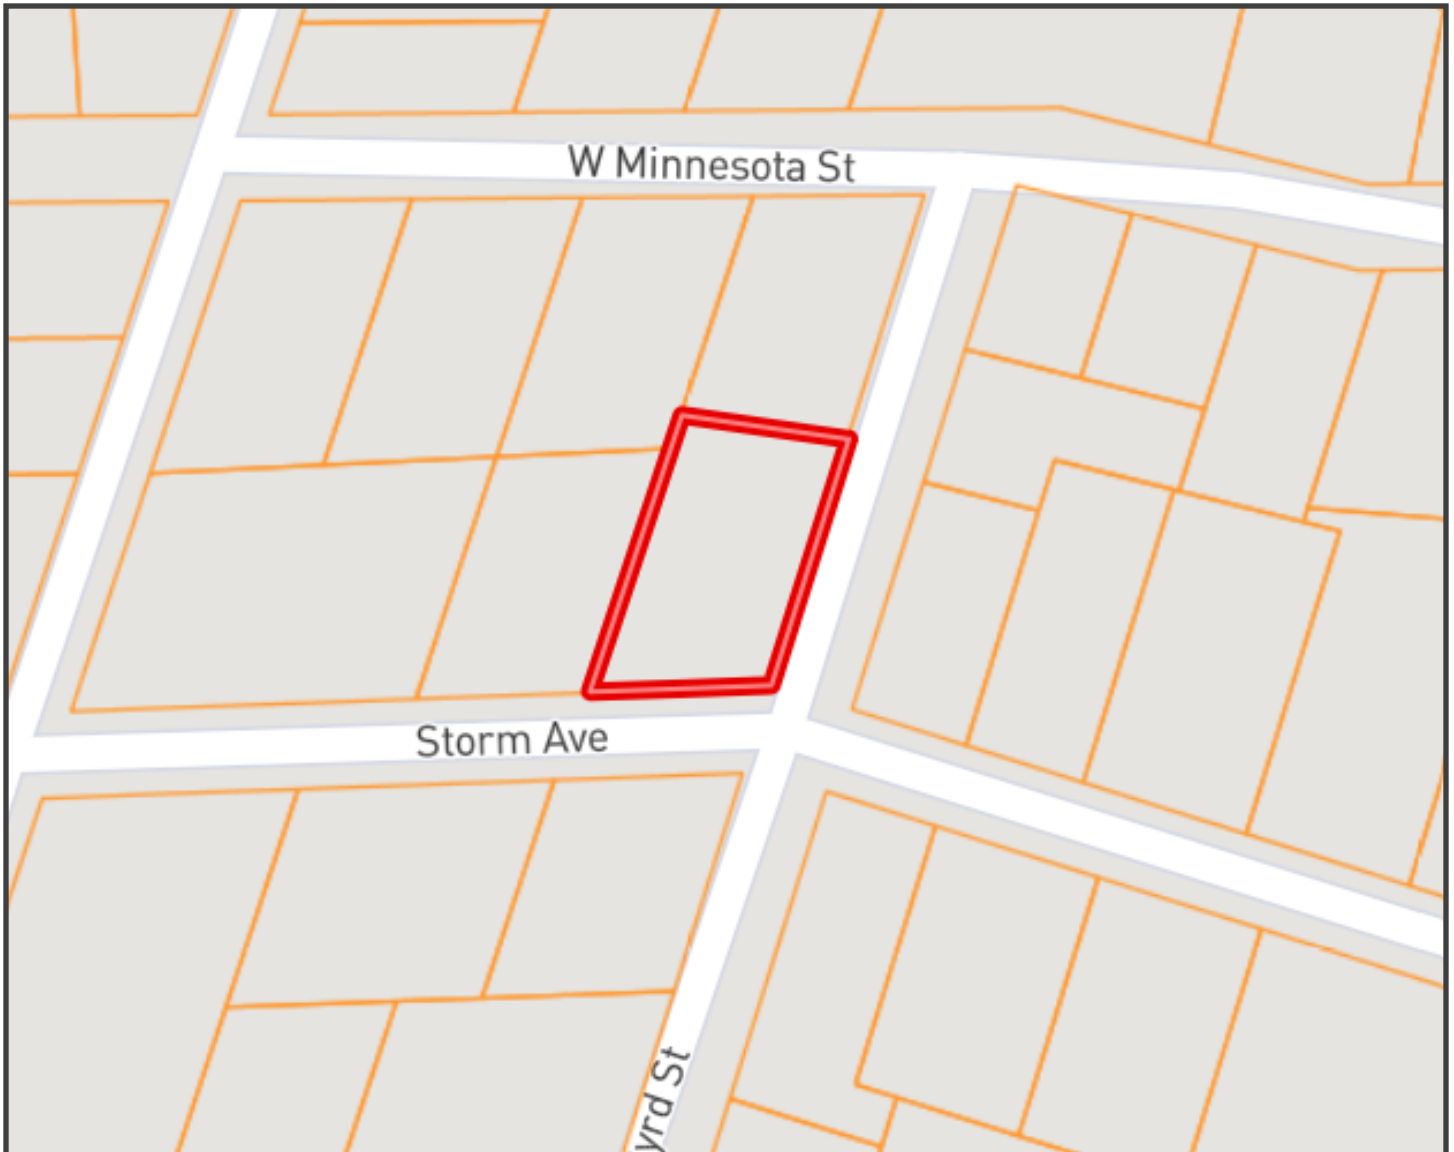

Ownership Map