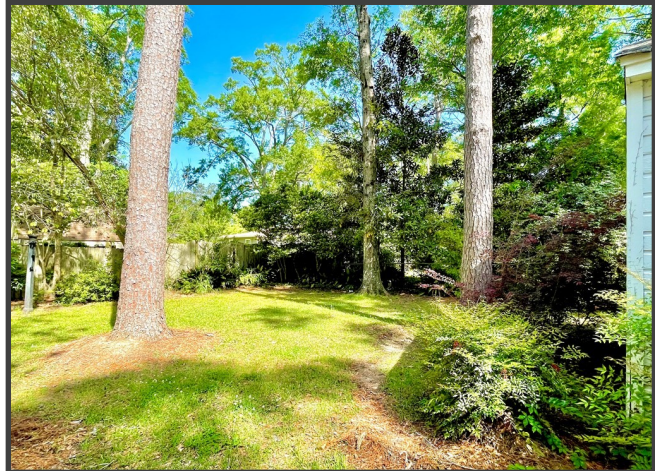

LandReport
2010-2021
AMERICAN
BEST
BROKERAGES

Call me today!

SABRINA WOLFF, REALTOR®
Sabrina@TomSmithHomes.com
601.990.5070 office | 601.754.3763 cell