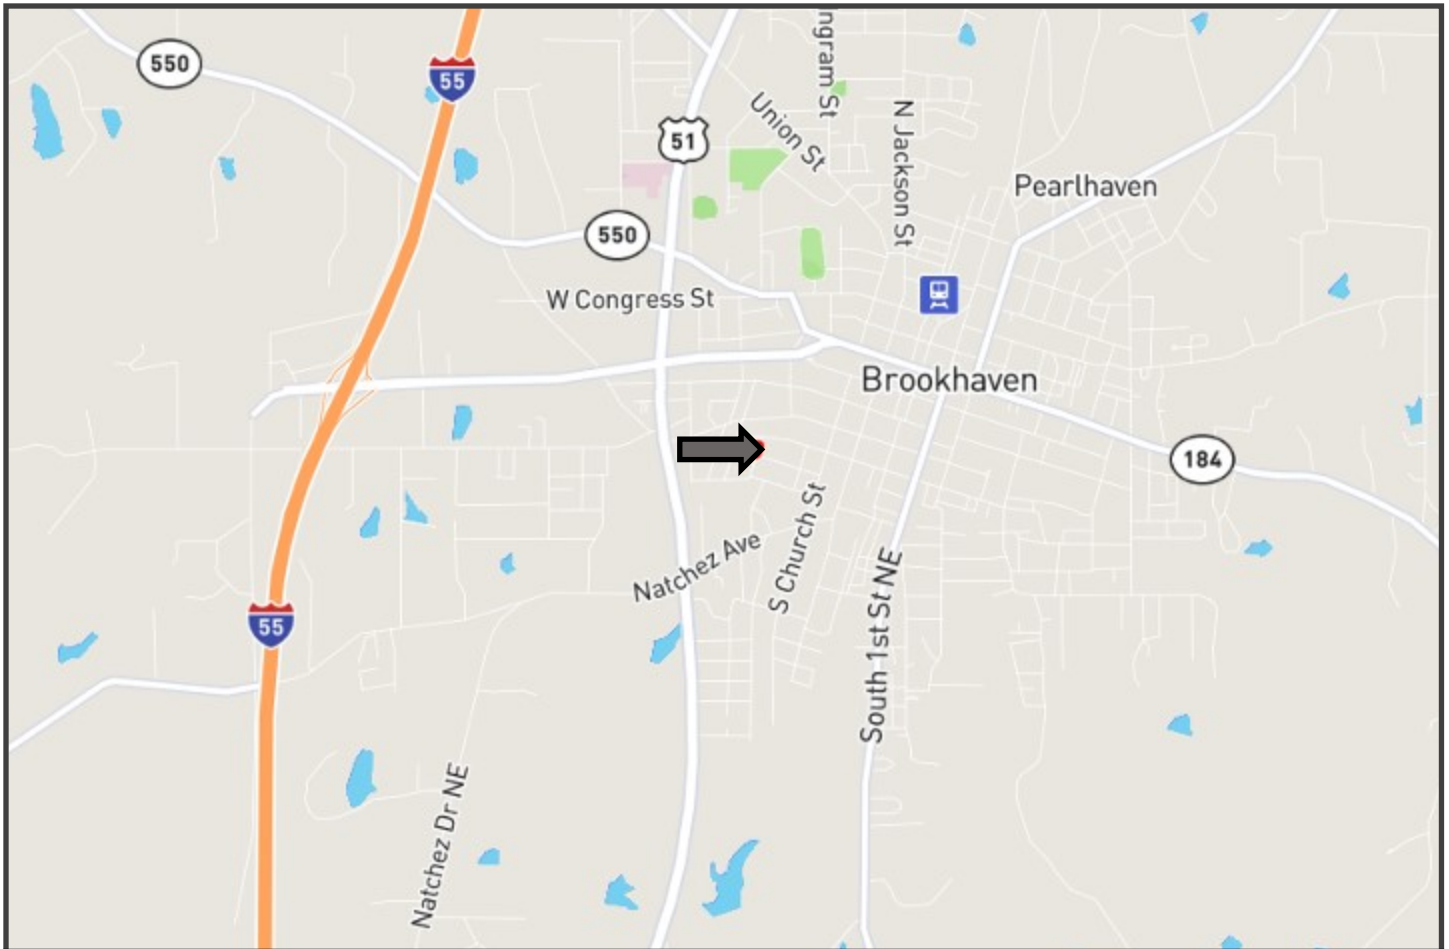

Directions from Brookway Blvd in Brookhaven, MS: Travel East on Brookway Blvd and turn right on US-51S. Travel 0.3 miles then turn left onto W Chippewa Street. In 0.1 miles, turn right onto S Smylie Street. Travel 351 feet and turn left onto Storm Avenue. The home will be on the left in 0.2 miles. Address: 504 Storm Avenue Brookhaven, MS 39601

Directional Map

Directions from Brookway Blvd in Brookhaven, MS: Travel East on Brookway Blvd and turn right on US-51S. Travel 0.3 miles then turn left onto W Chippewa Street. In 0.1 miles, turn right onto S Smylie Street. Travel 351 feet and turn left onto Storm Avenue. The home will be on the left in 0.2 miles. Address: 504 Storm Avenue Brookhaven, MS 39601