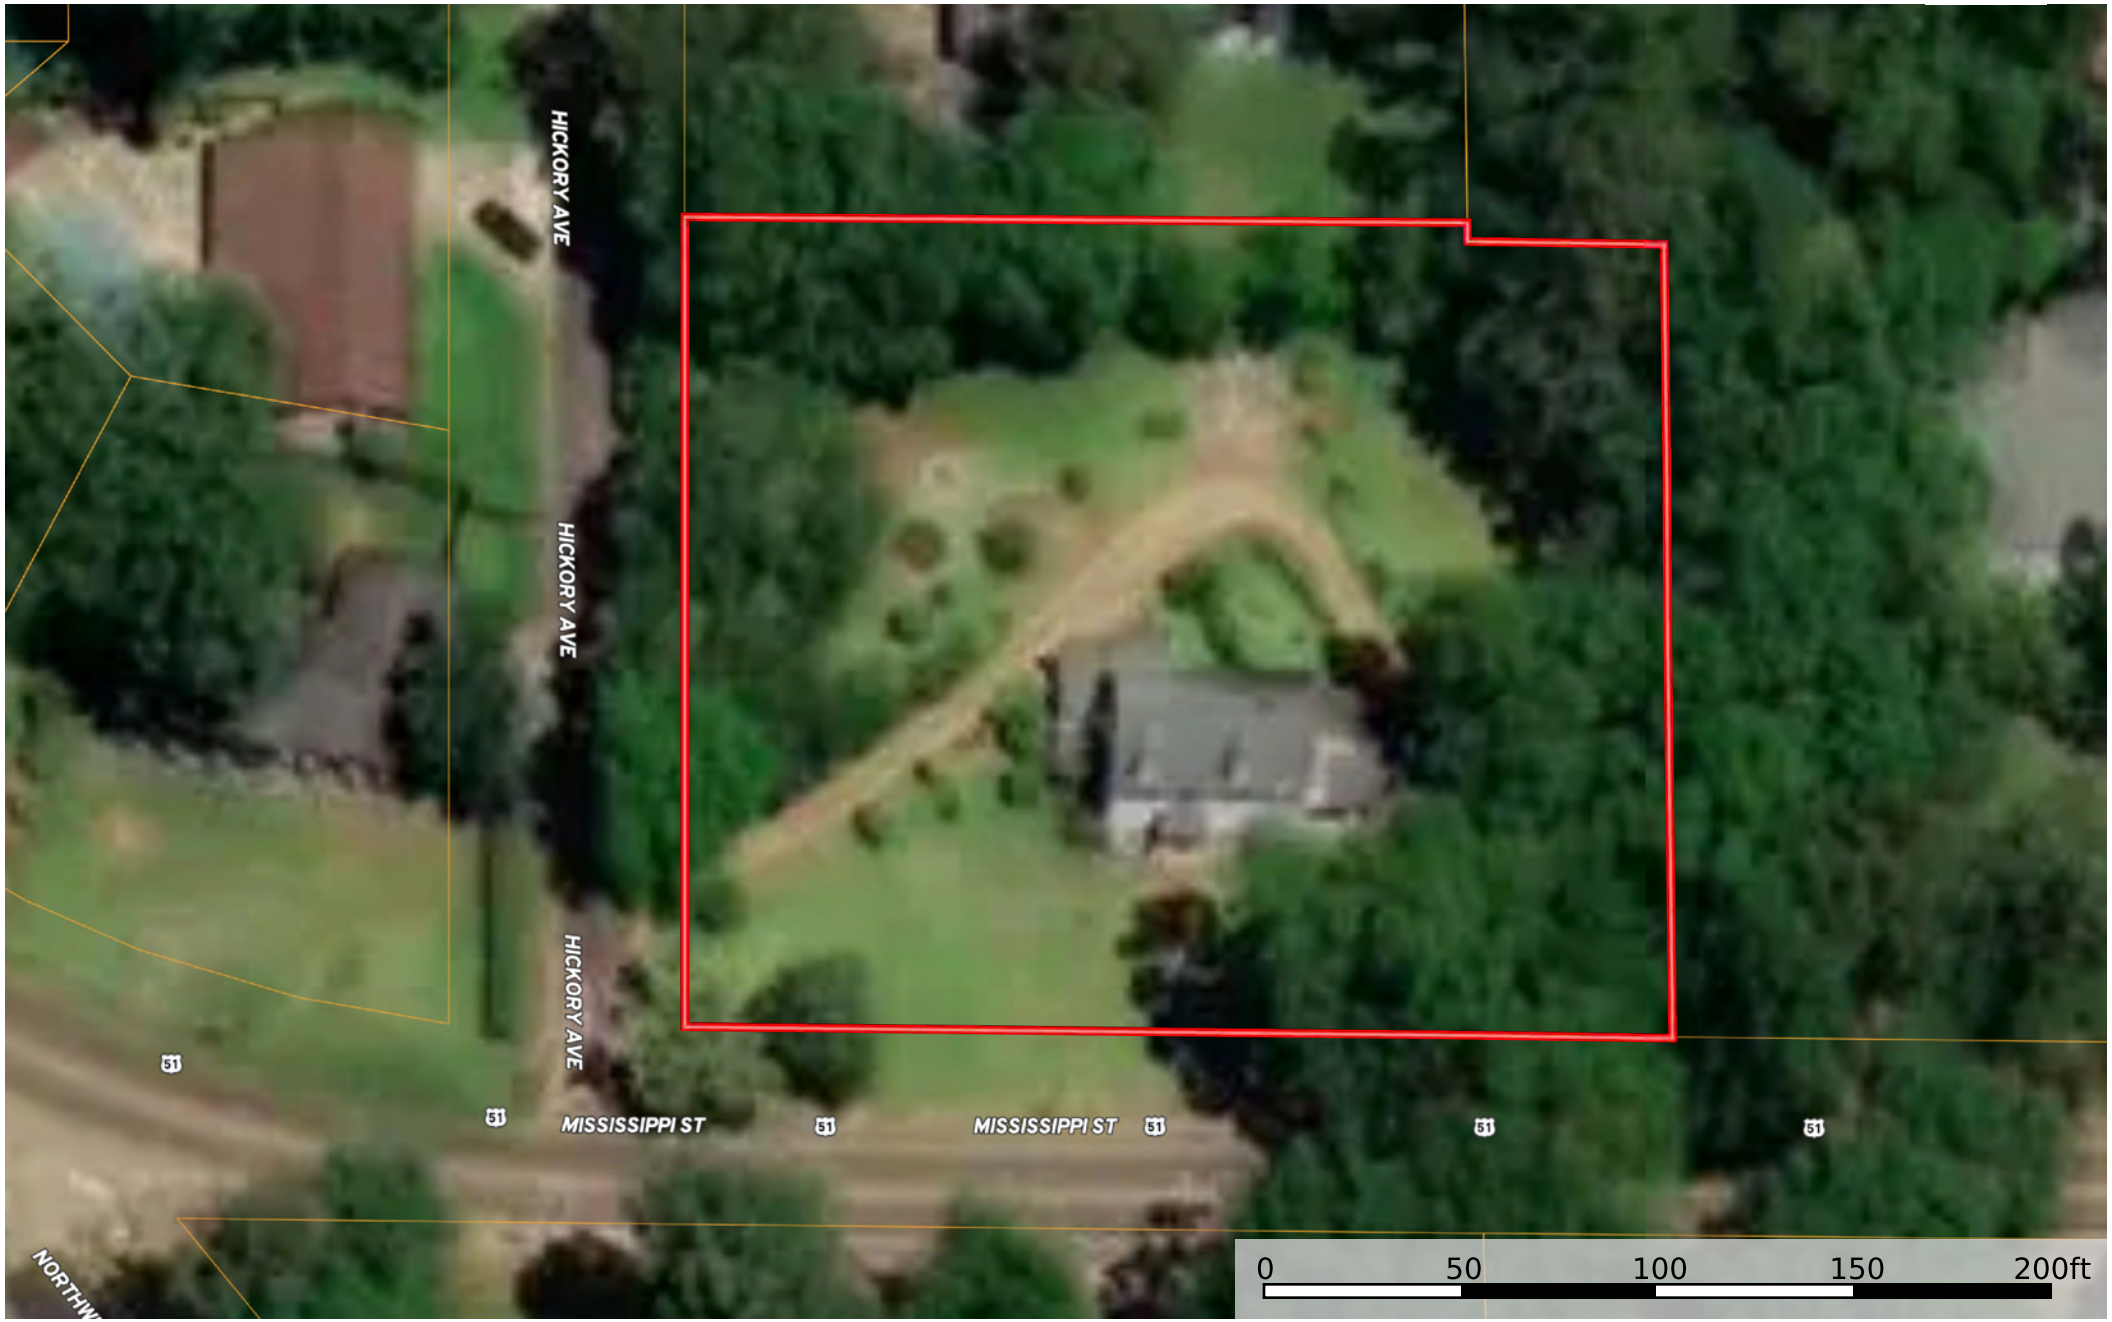

500 Mississippi Street, McComb, MS 39648
Mississippi, 1.18 AC +/-

 Boundary

Pike County, MS

4/20/2022, 9:43:21 AM

-  Parcels 3
 -  City Boundary
 -  Address Points
 -  City Boundary
 -  Centerlines 1
- [pikems_parcelanno200](#) Anno
[pikems_parcelanno400](#) Anno