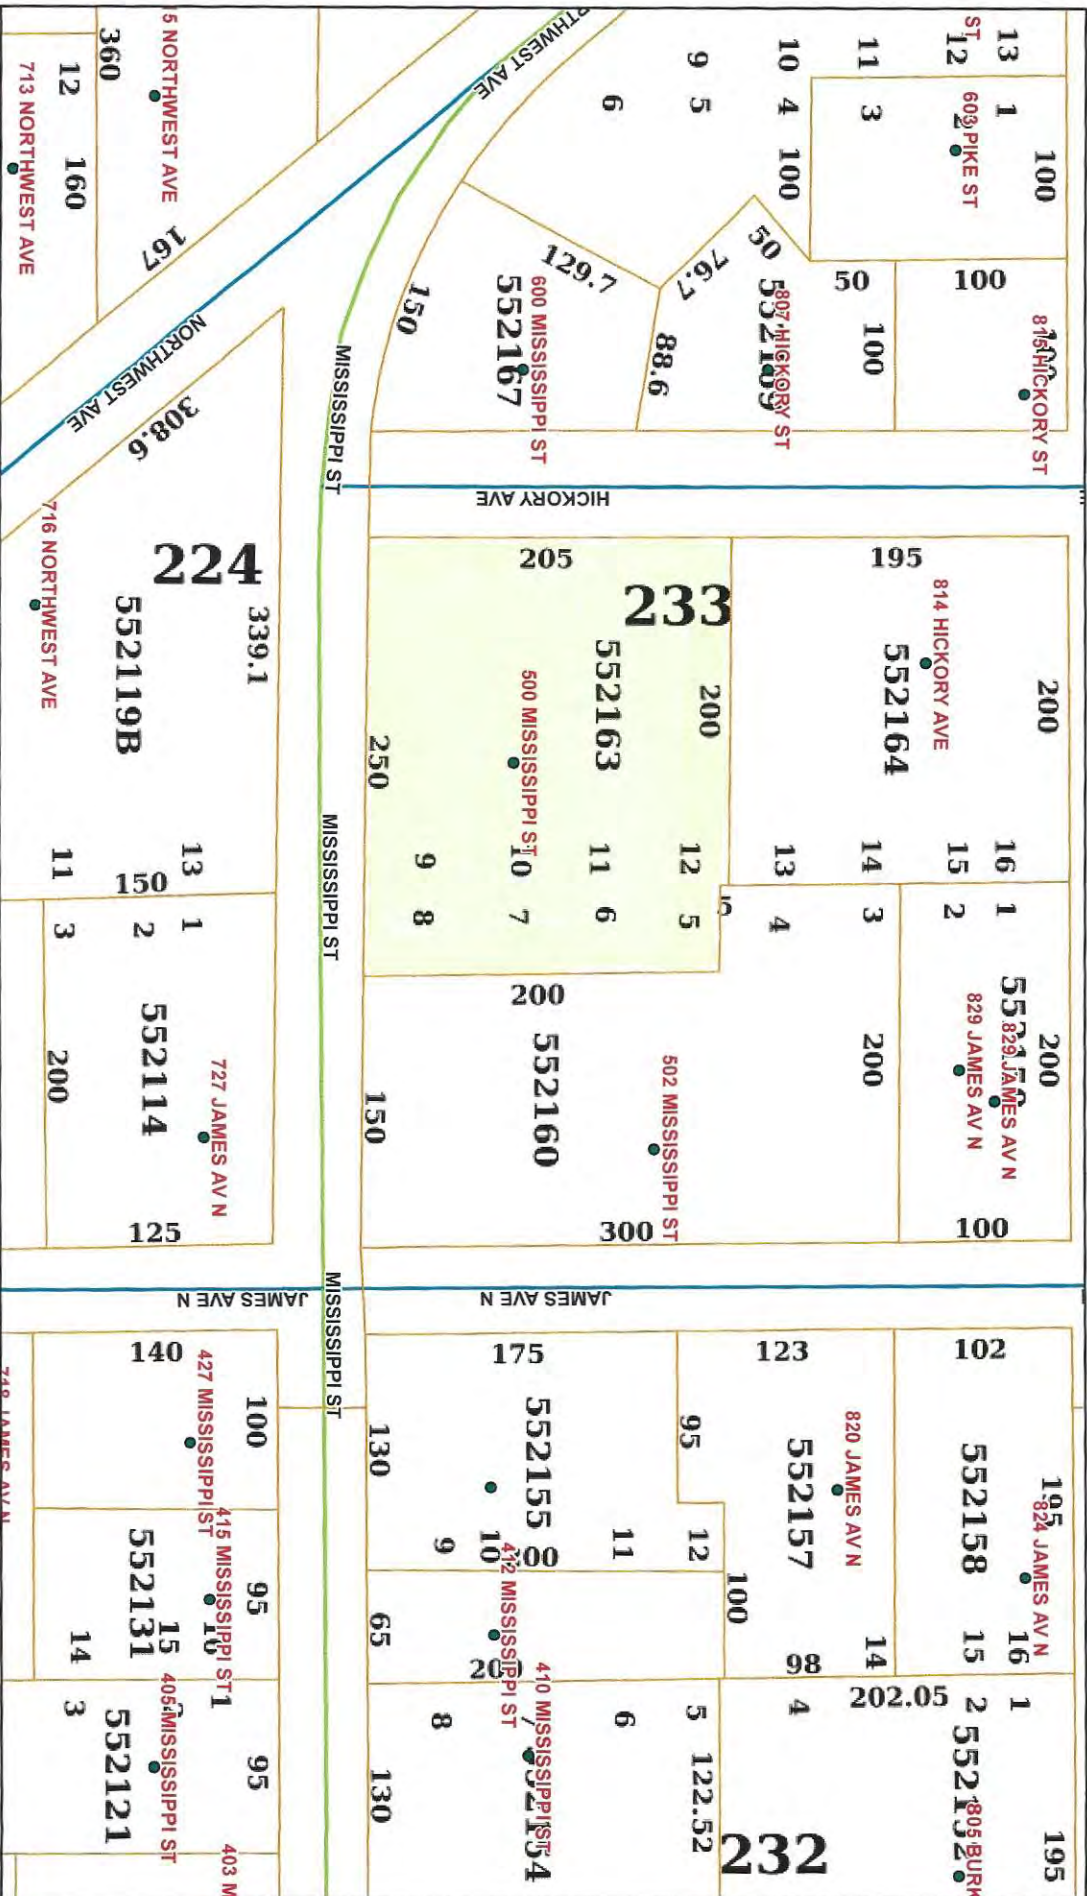

500 Mississippi Street, McComb, MS 39648
Mississippi, 1.18 AC +/-

 Boundary

Pike County, MS

4/20/2022, 9:43:21 AM

-  Parcels 3
 -  City Boundary
 -  Address Points
 -  City Boundary
 -  Centerlines 1
- [pikems_parcelanno200](#) Anno
[pikems_parcelanno400](#) Anno