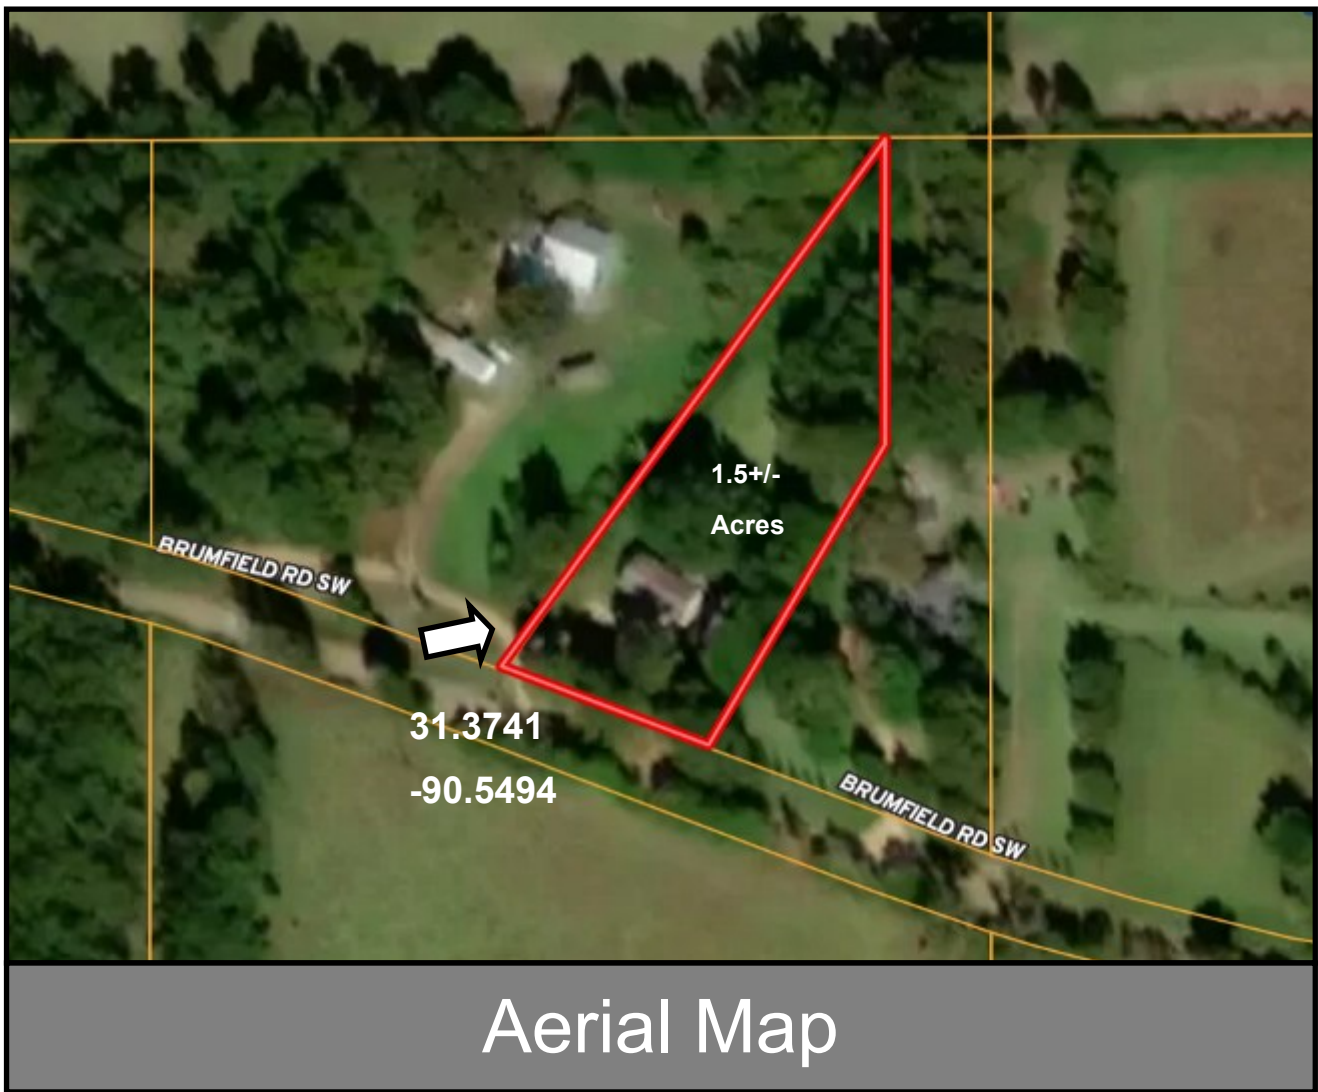

[Click here for interactive property map!](#)