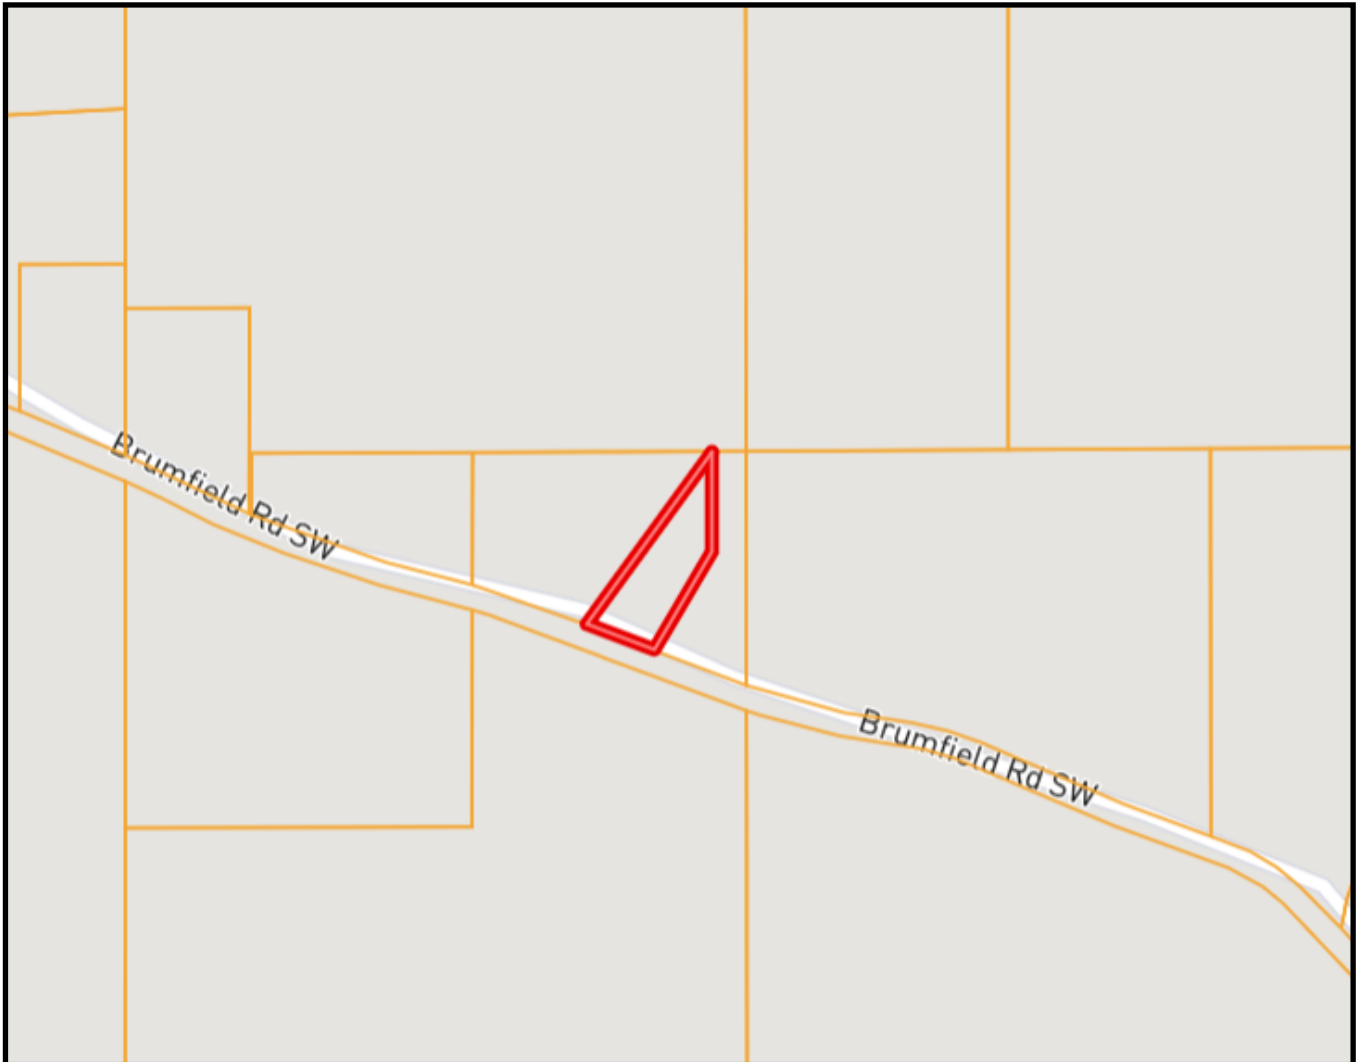

Ownership Map