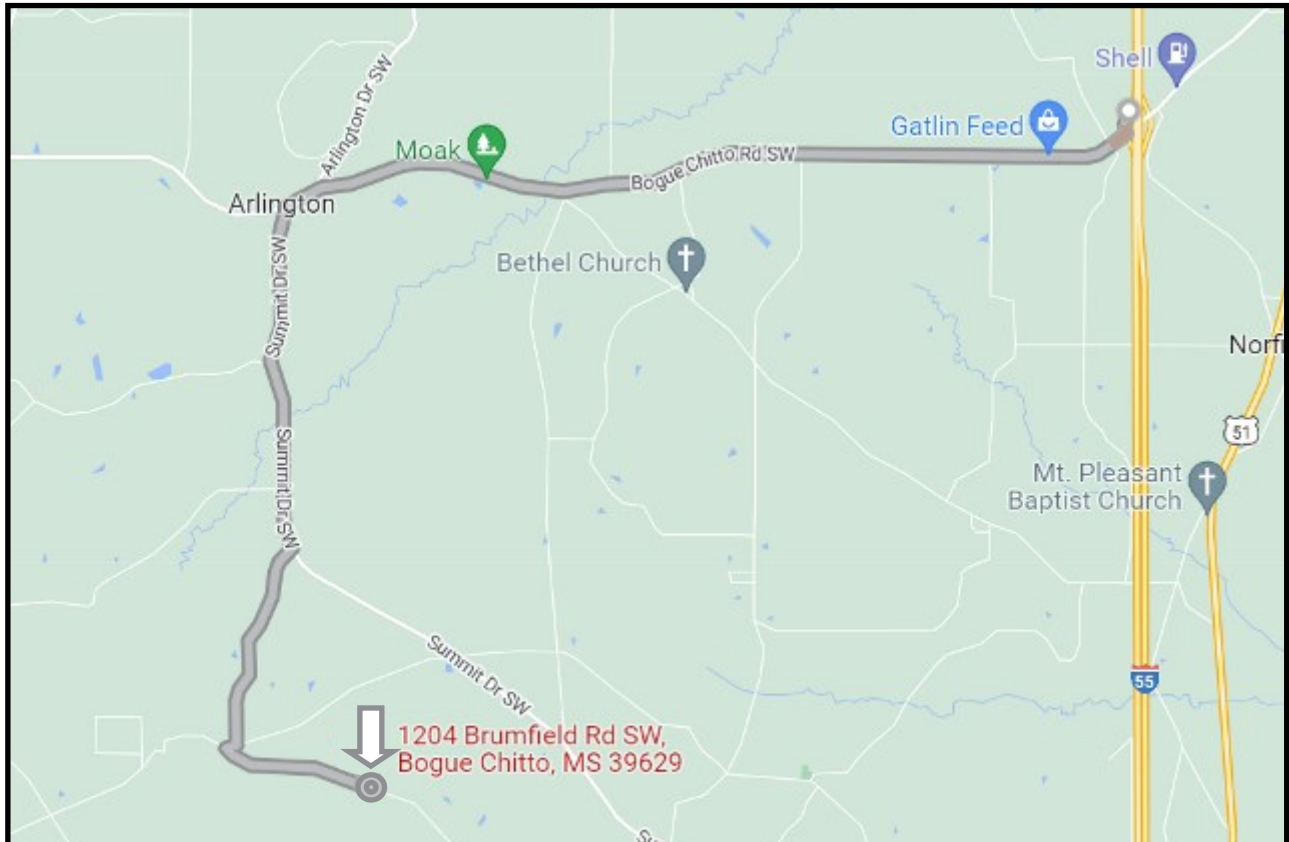

Directions: From Interstate 55 South, Exit 30, Bogue Chitto/Norfield: Turn right onto Bogue Chitto Rd. and travel 4.6 miles. Turn left onto Summit Dr. and continue for 1.9 miles. Turn left onto Maude Ln. and travel for 1.1 miles. Turn right onto Montgomery Rd. and continue for 302 ft. Turn right onto Brumfield Rd SW, and the home will be on your left in .7 miles.

Directional Map

Directions: From Interstate 55 South, Exit 30, Bogue Chitto/Norfield: Turn right onto Bogue Chitto Rd. and travel 4.6 miles. Turn left onto Summit Dr. and continue for 1.9 miles. Turn left onto Maude Ln. and travel for 1.1 miles. Turn right onto Montgomery Rd. and continue for 302 ft. Turn right onto Brumfield Rd SW, and the home will be on your left in .7 miles.