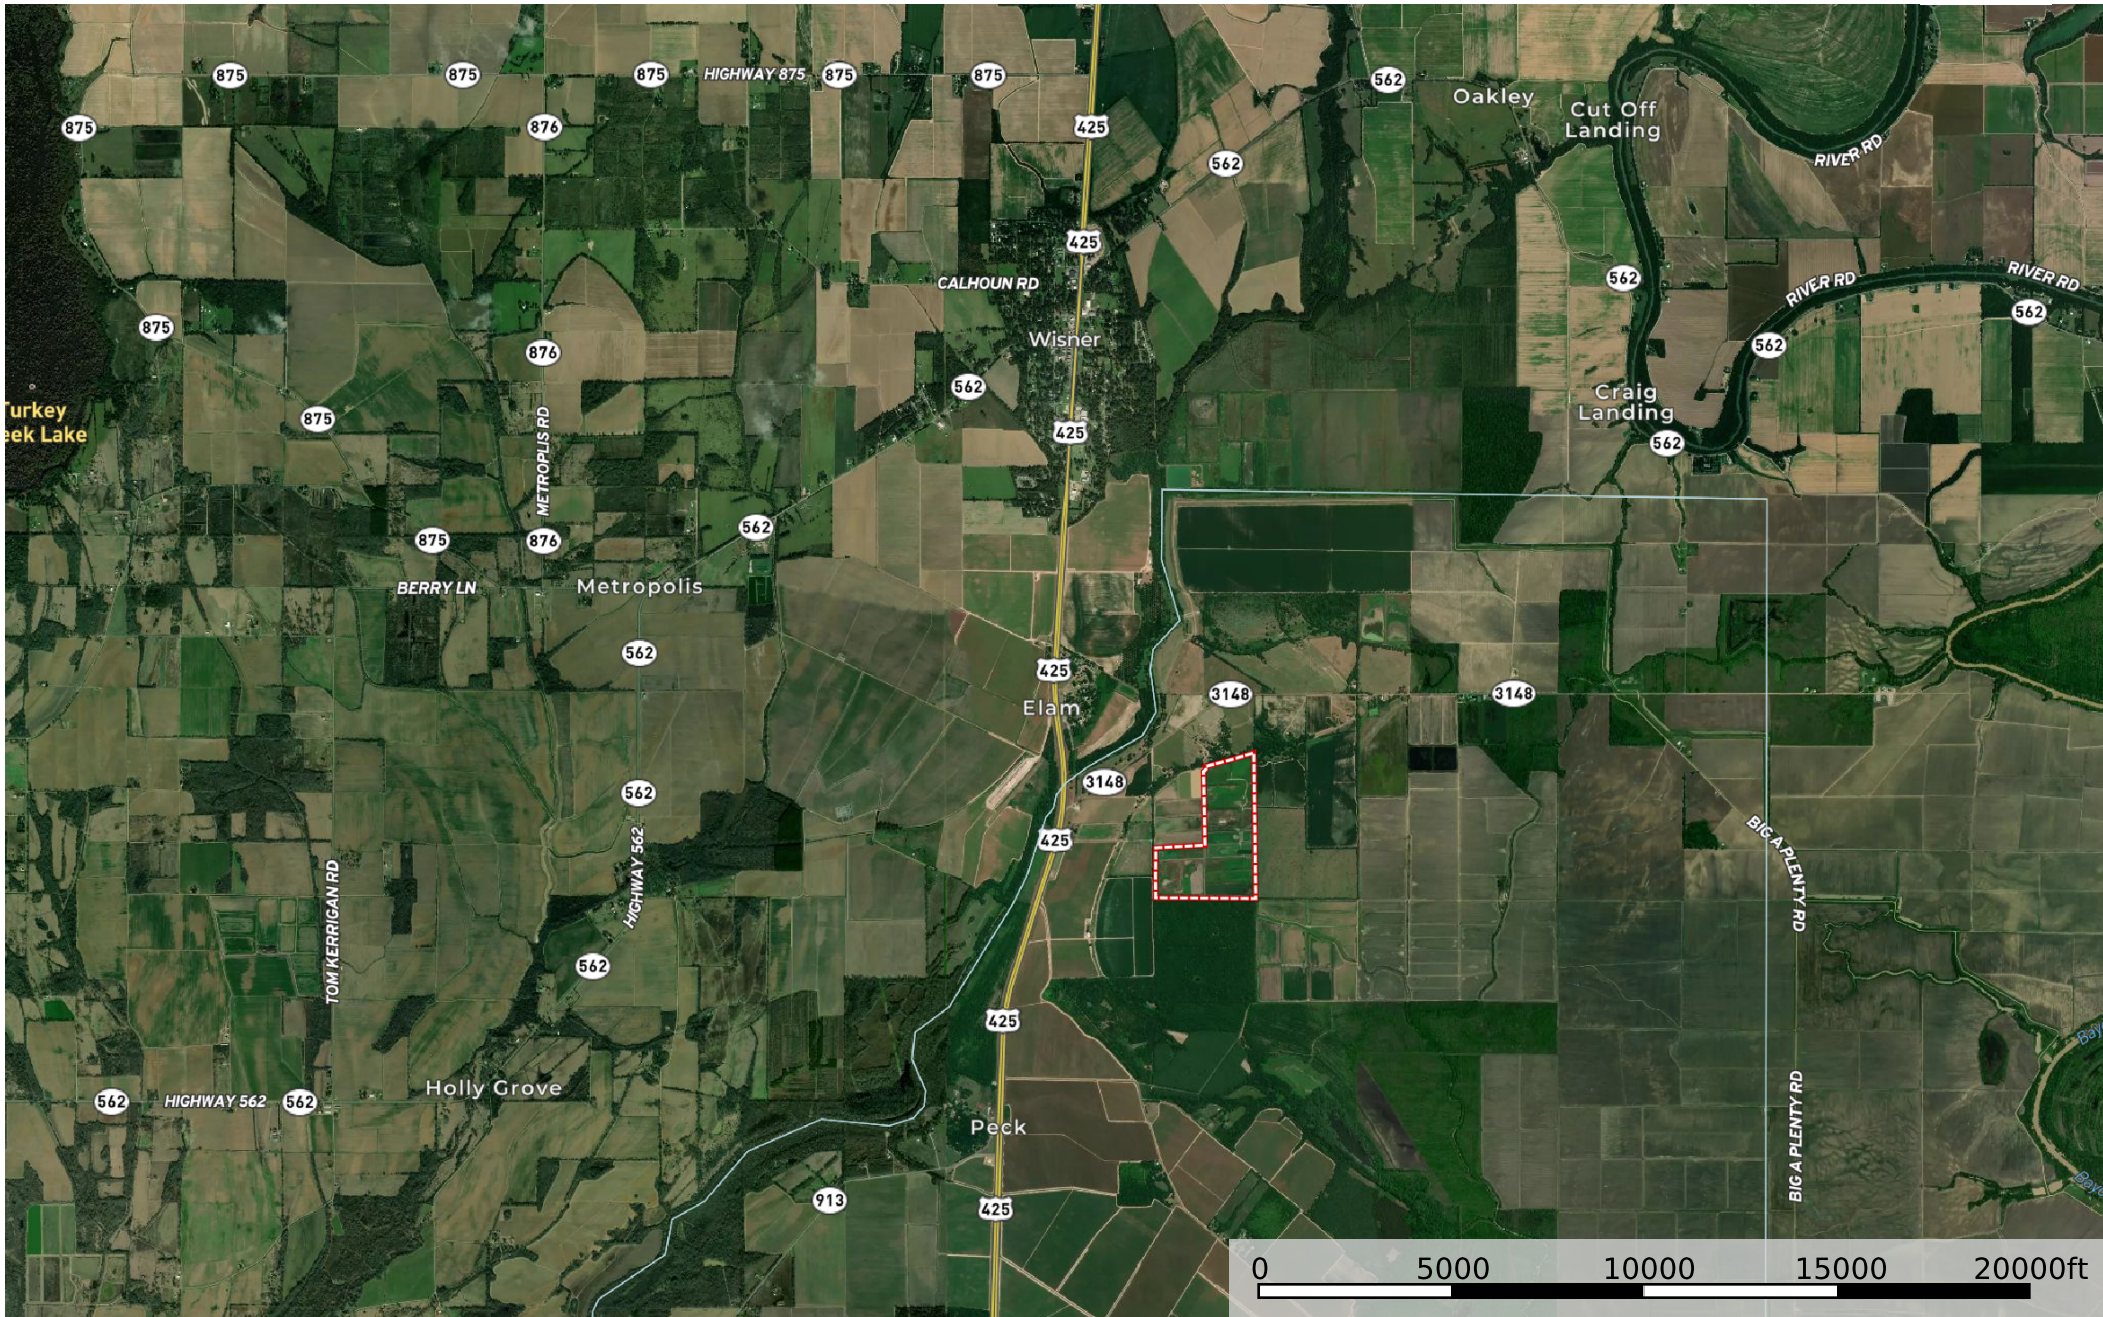

LA - Catahoula Branton Farms 150 ac +/-

Catahoula Parish, Louisiana, 150 AC +/-

Boundary