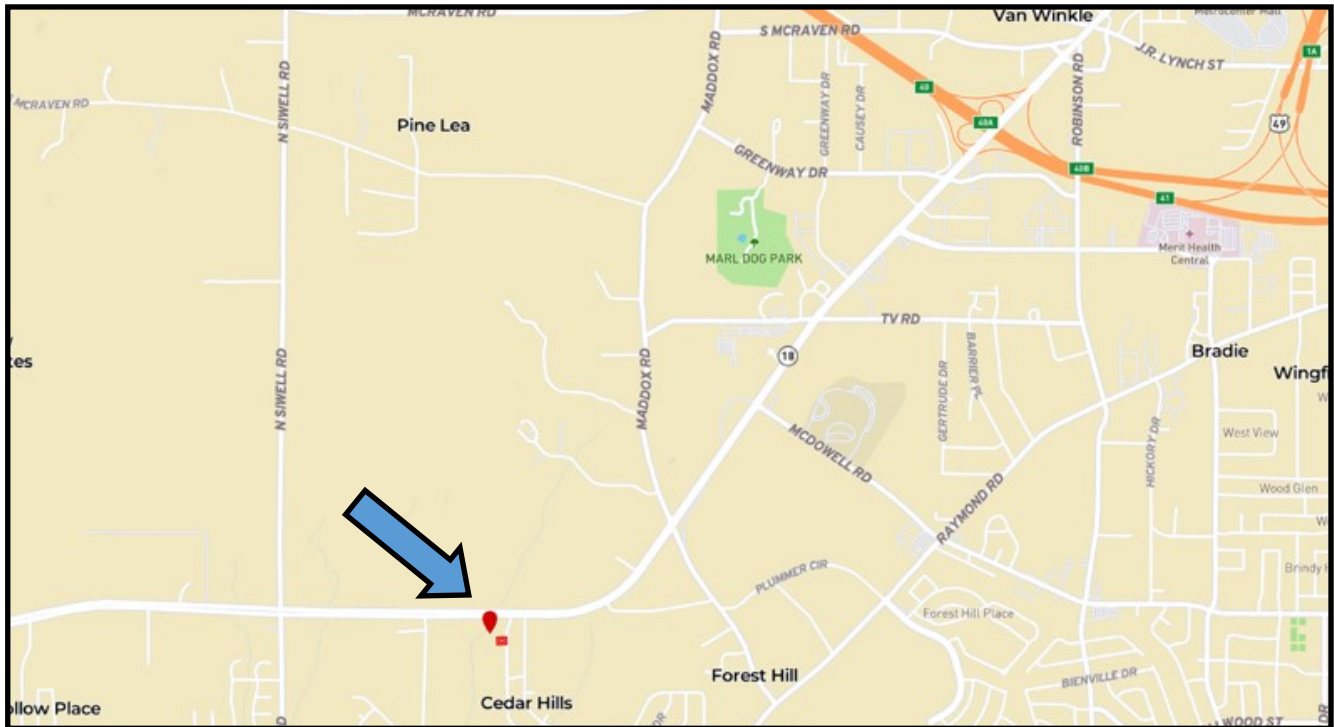

0.29+/- ACRES; RESIDENTIAL LOT IN HINDS COUNTY, MS

\$16,000

545 Greenmont Drive, Jackson, MS 39212

Vacant residential lot available right off of Highway 18 West in the subdivision of Cedar Hills located in Hinds County. Just far enough away to give you that rural feel while at the same time being within the city limits of Jackson. Contact your realtor today to schedule a showing!

Directions from Jackson: take I-20 West towards Clinton, take MS-18 West (exit 40A), drive 2.7 miles and turn left onto Greenmont Dr. Lot is the fourth lot on the right.

Call me today!

CLAY SIMMONS, REALTOR®
Clay@TomSmithHomes.com
601.898.2772 office | 601.672.6864 cell

TomSmithLandandHomes.com

Information is believed to be accurate but not guaranteed.

DIRECTIONAL MAP

Directions from Jackson: take I-20 West towards Clinton, take MS-18 West (exit 40A), drive 2.7 miles and turn left onto Greenmont Dr. Lot is the fourth lot on the right.