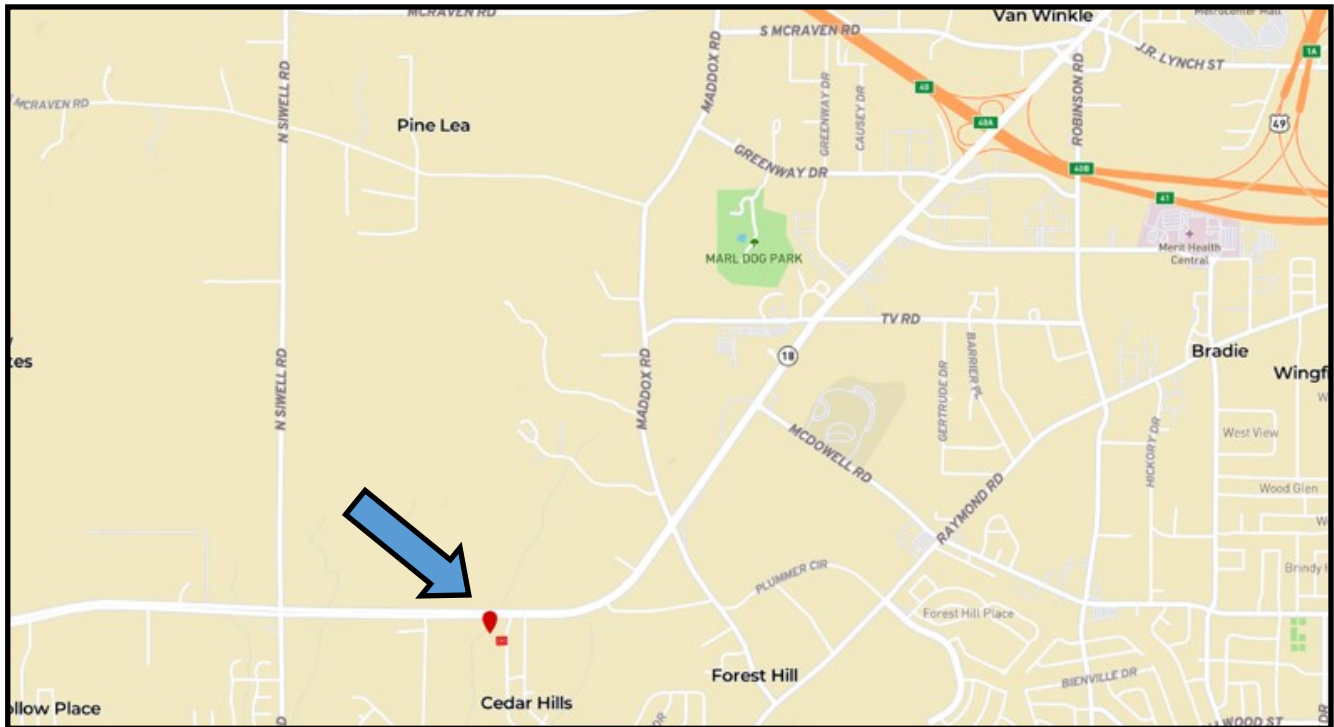

0.29+/- ACRES; RESIDENTIAL LOT IN HINDS COUNTY, MS

\$28,000

545 Greenmont Drive, Jackson, MS 39212

Vacant residential lot available right off of Highway 18 West in the subdivision of Cedar Hills located in Hinds County. Just far enough away to give you that rural feel while at the same time being within the city limits of Jackson. Contact your realtor today to schedule a showing!

Directions from Jackson: take I-20 West towards Clinton, take MS-18 West (exit 40A), drive 2.7 miles and turn left onto Greenmont Dr. Lot is the fourth lot on the right.

Call me today!

CLAY SIMMONS, REALTOR®
Clay@TomSmithHomes.com
601.898.2772 **office** | 601.672.6864 **cell**

Expect More. Get More.

TomSmithLandandHomes.com

Information is believed to be accurate but not guaranteed

DIRECTIONAL MAP

Directions from Jackson: take I-20 West towards Clinton, take MS-18 West (exit 40A), drive 2.7 miles and turn left onto Greenmont Dr. Lot is the fourth lot on the right.