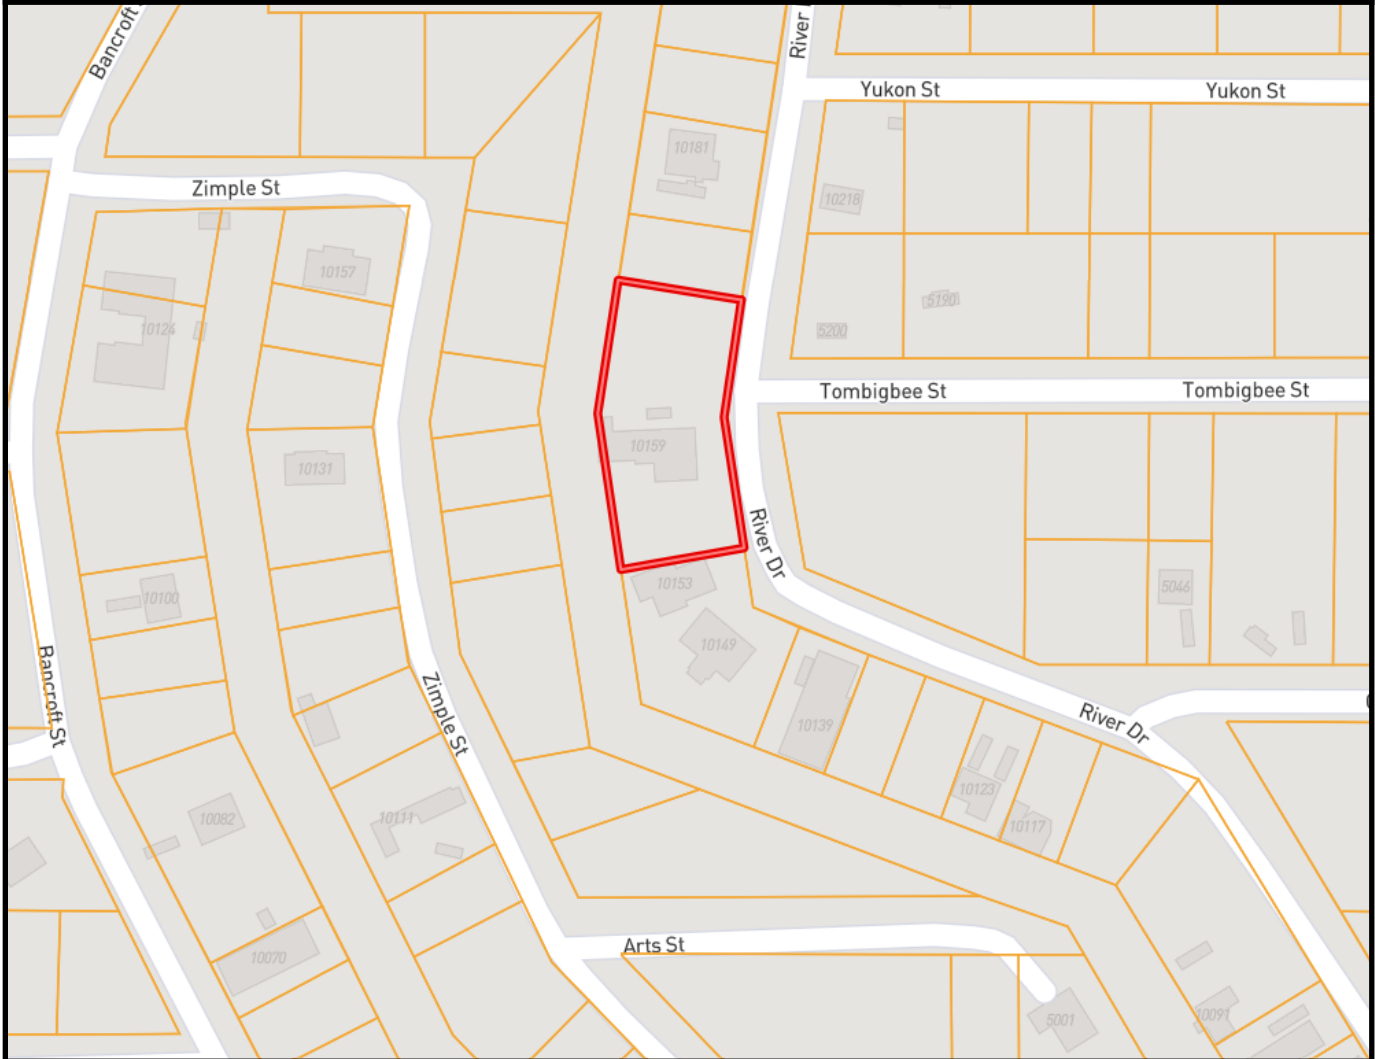

Ownership Map

LandReport
2011-2021
NATIONAL
BEST
BROKERAGES

Call me today!

TARA WALKER SMITH, REALTOR®
Tara@TomSmithHomes.com
601.990.5070 **office** | 601.407.4315 **cell**