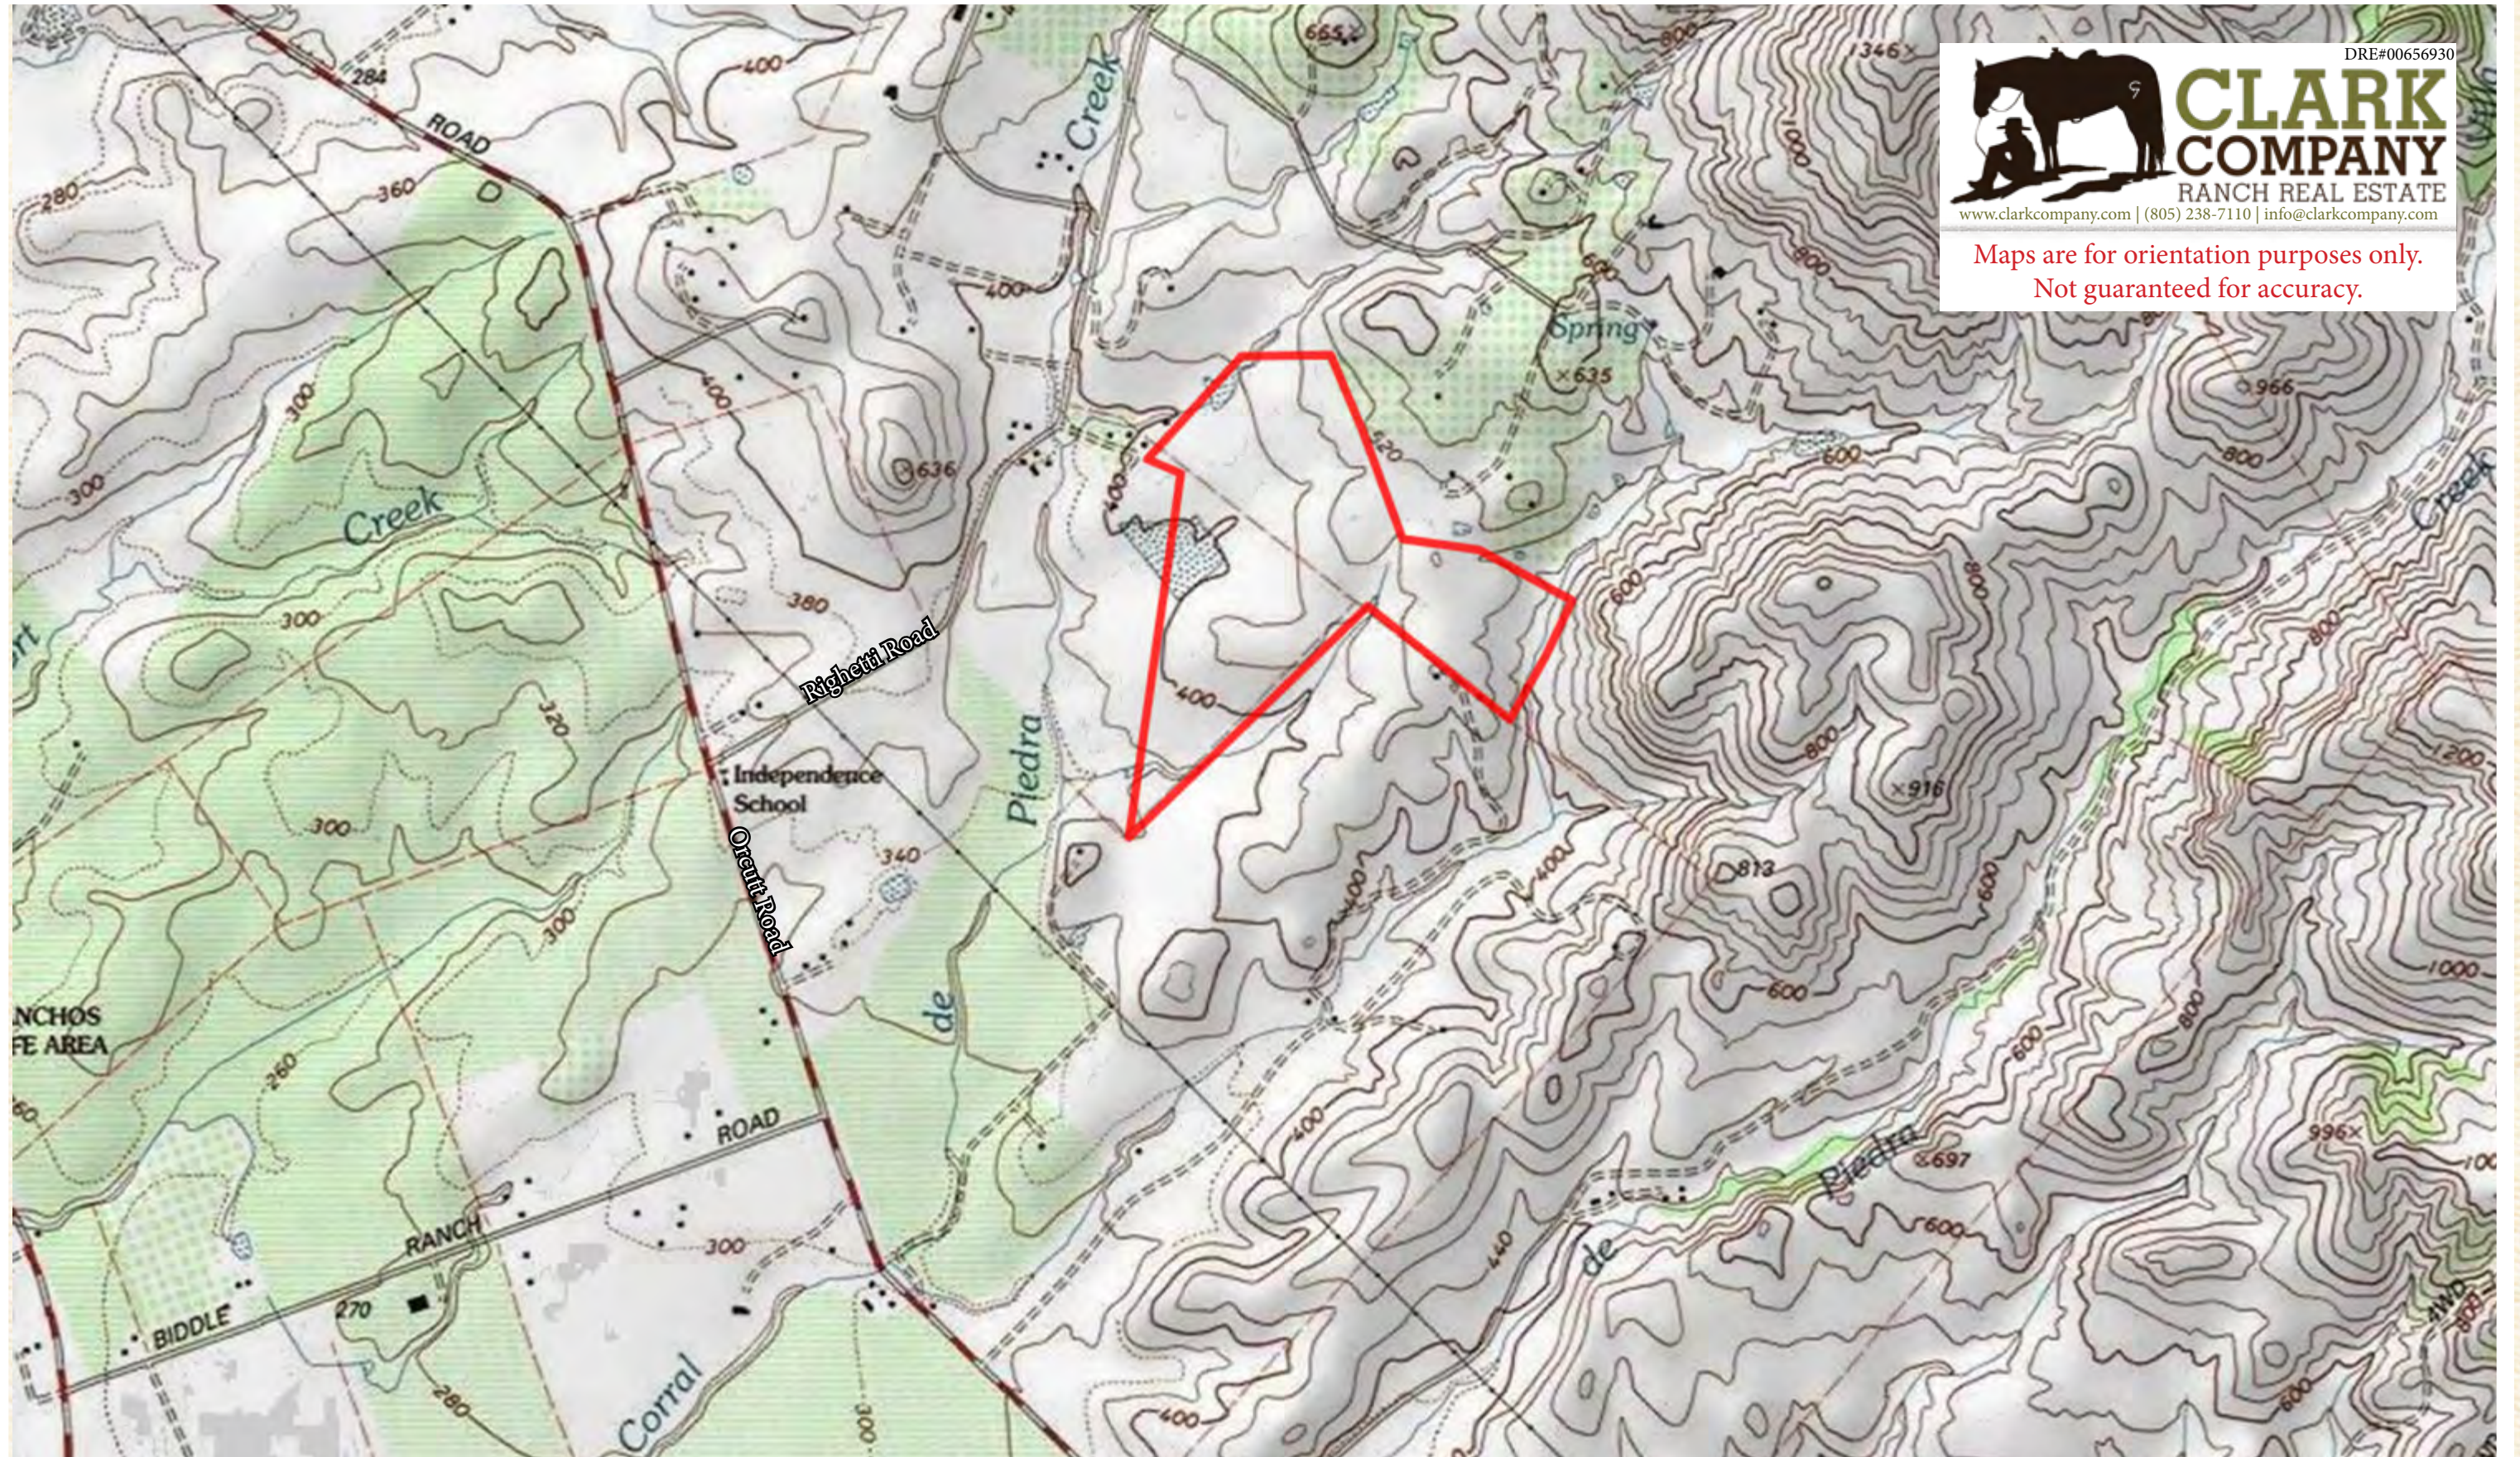

MIDDLECAMP

~ RANCH ~

5385 Righetti Road | San Luis Obispo, California 93401

DRE#00656930

CLARK COMPANY
RANCH REAL ESTATE
www.clarkcompany.com | (805) 238-7110 | info@clarkcompany.com

Maps are for orientation purposes only.
Not guaranteed for accuracy.

THE ENCLOSED INFORMATION HAS BEEN OBTAINED FROM SOURCES THAT WE DEEM RELIABLE; HOWEVER, IT IS NOT GUARANTEED BY CLARK COMPANY AND IS PRESENTED SUBJECT TO CORRECTIONS, ERRORS, PRIOR SALE, CHANGES OR WITHDRAWAL FROM THE MARKET WITHOUT NOTICE.