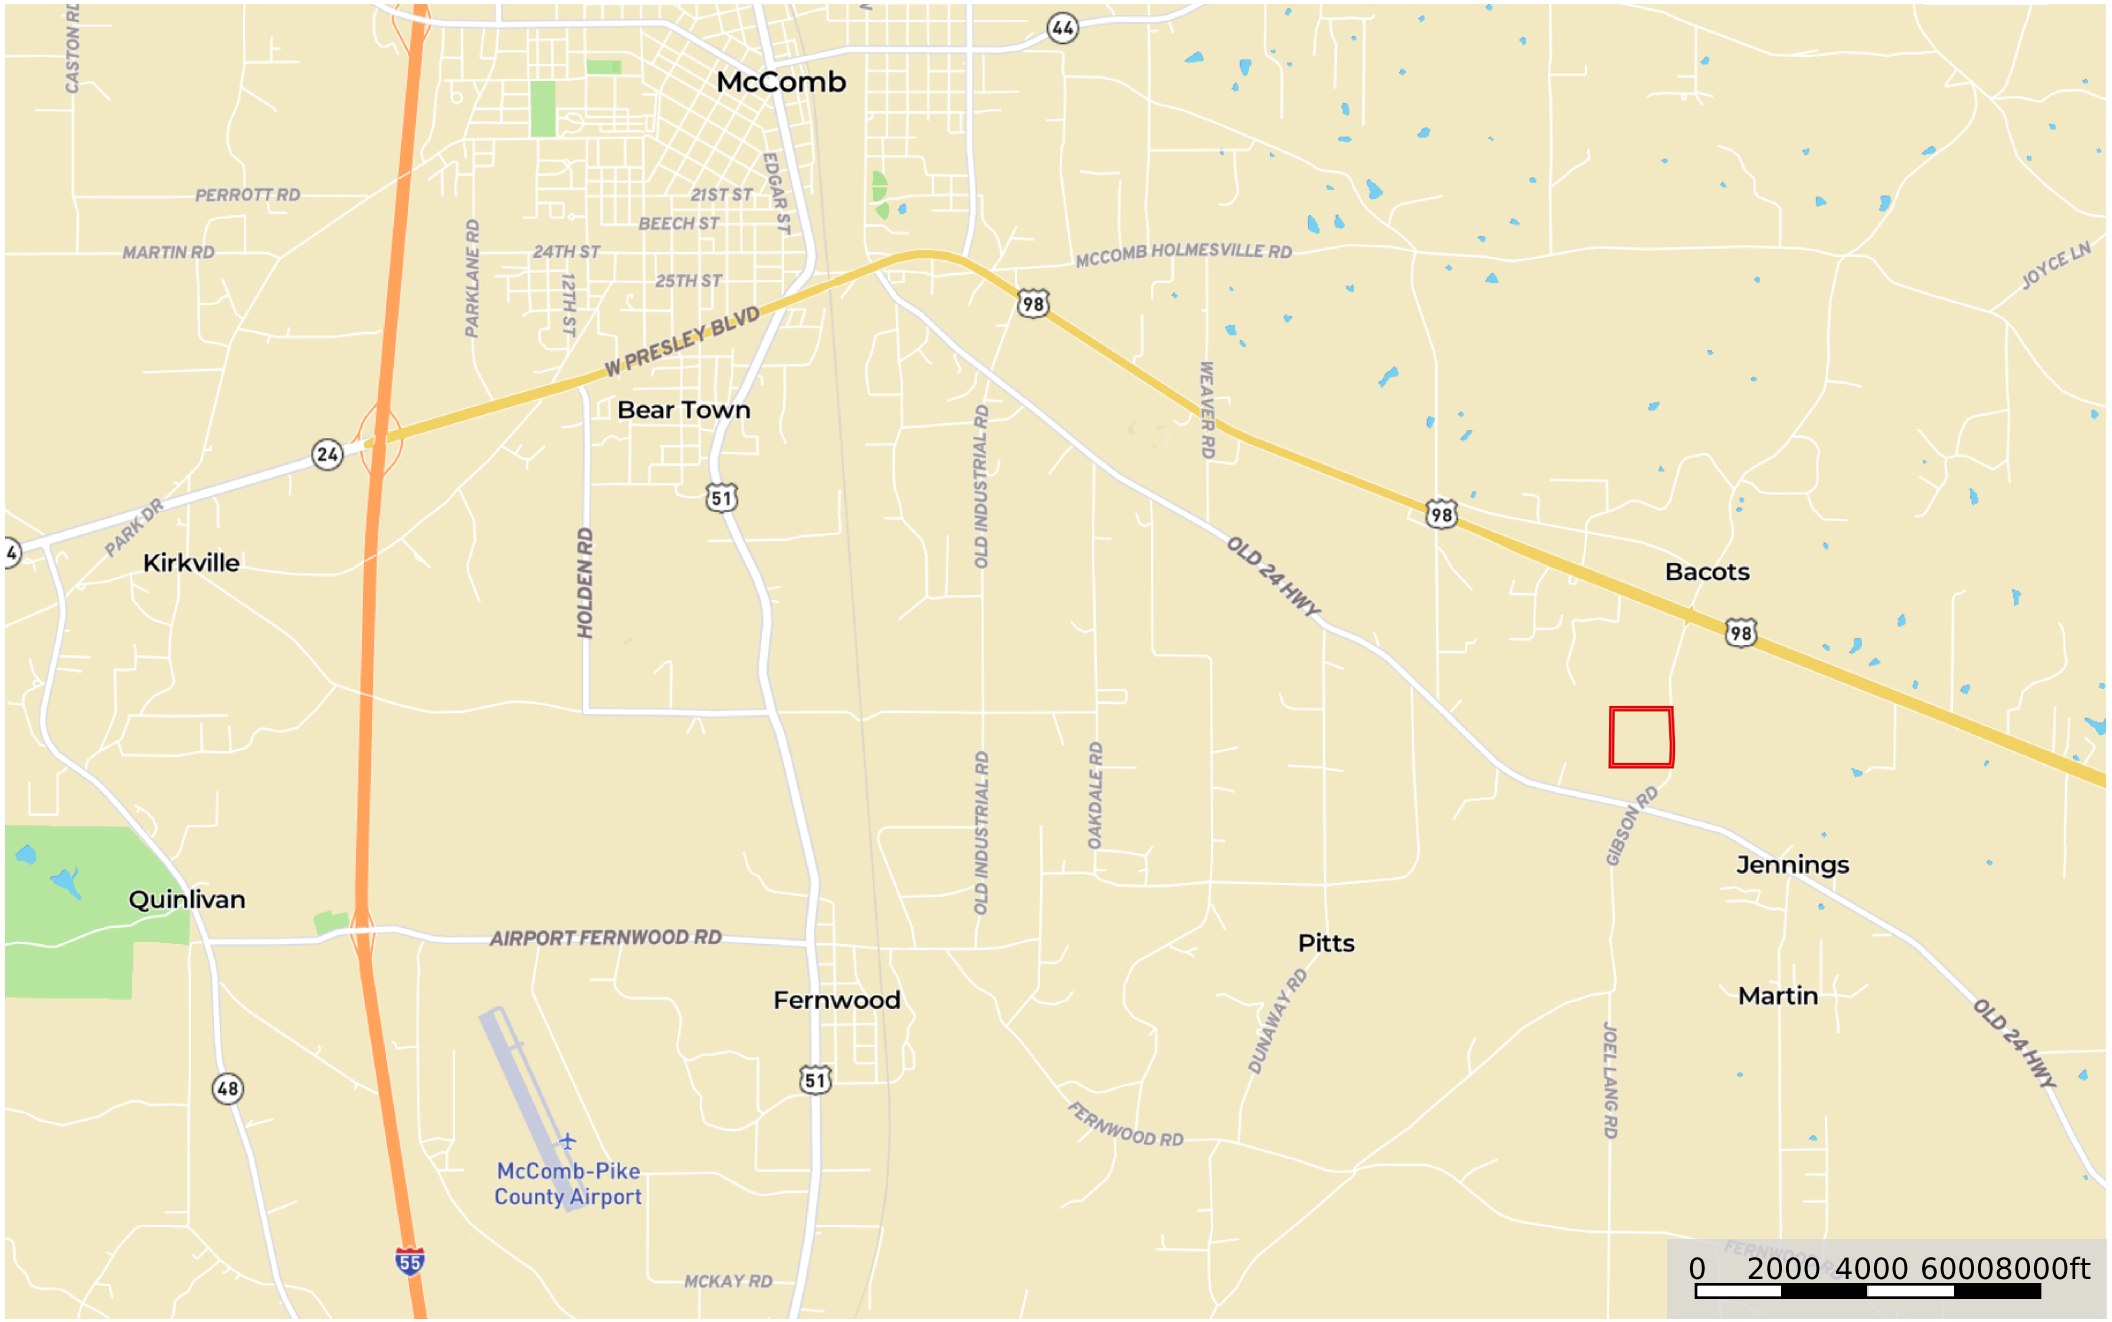

# 43.56 Acres-Gibson Rd

Pike County, Mississippi, 43.56 AC +/-

 Boundary