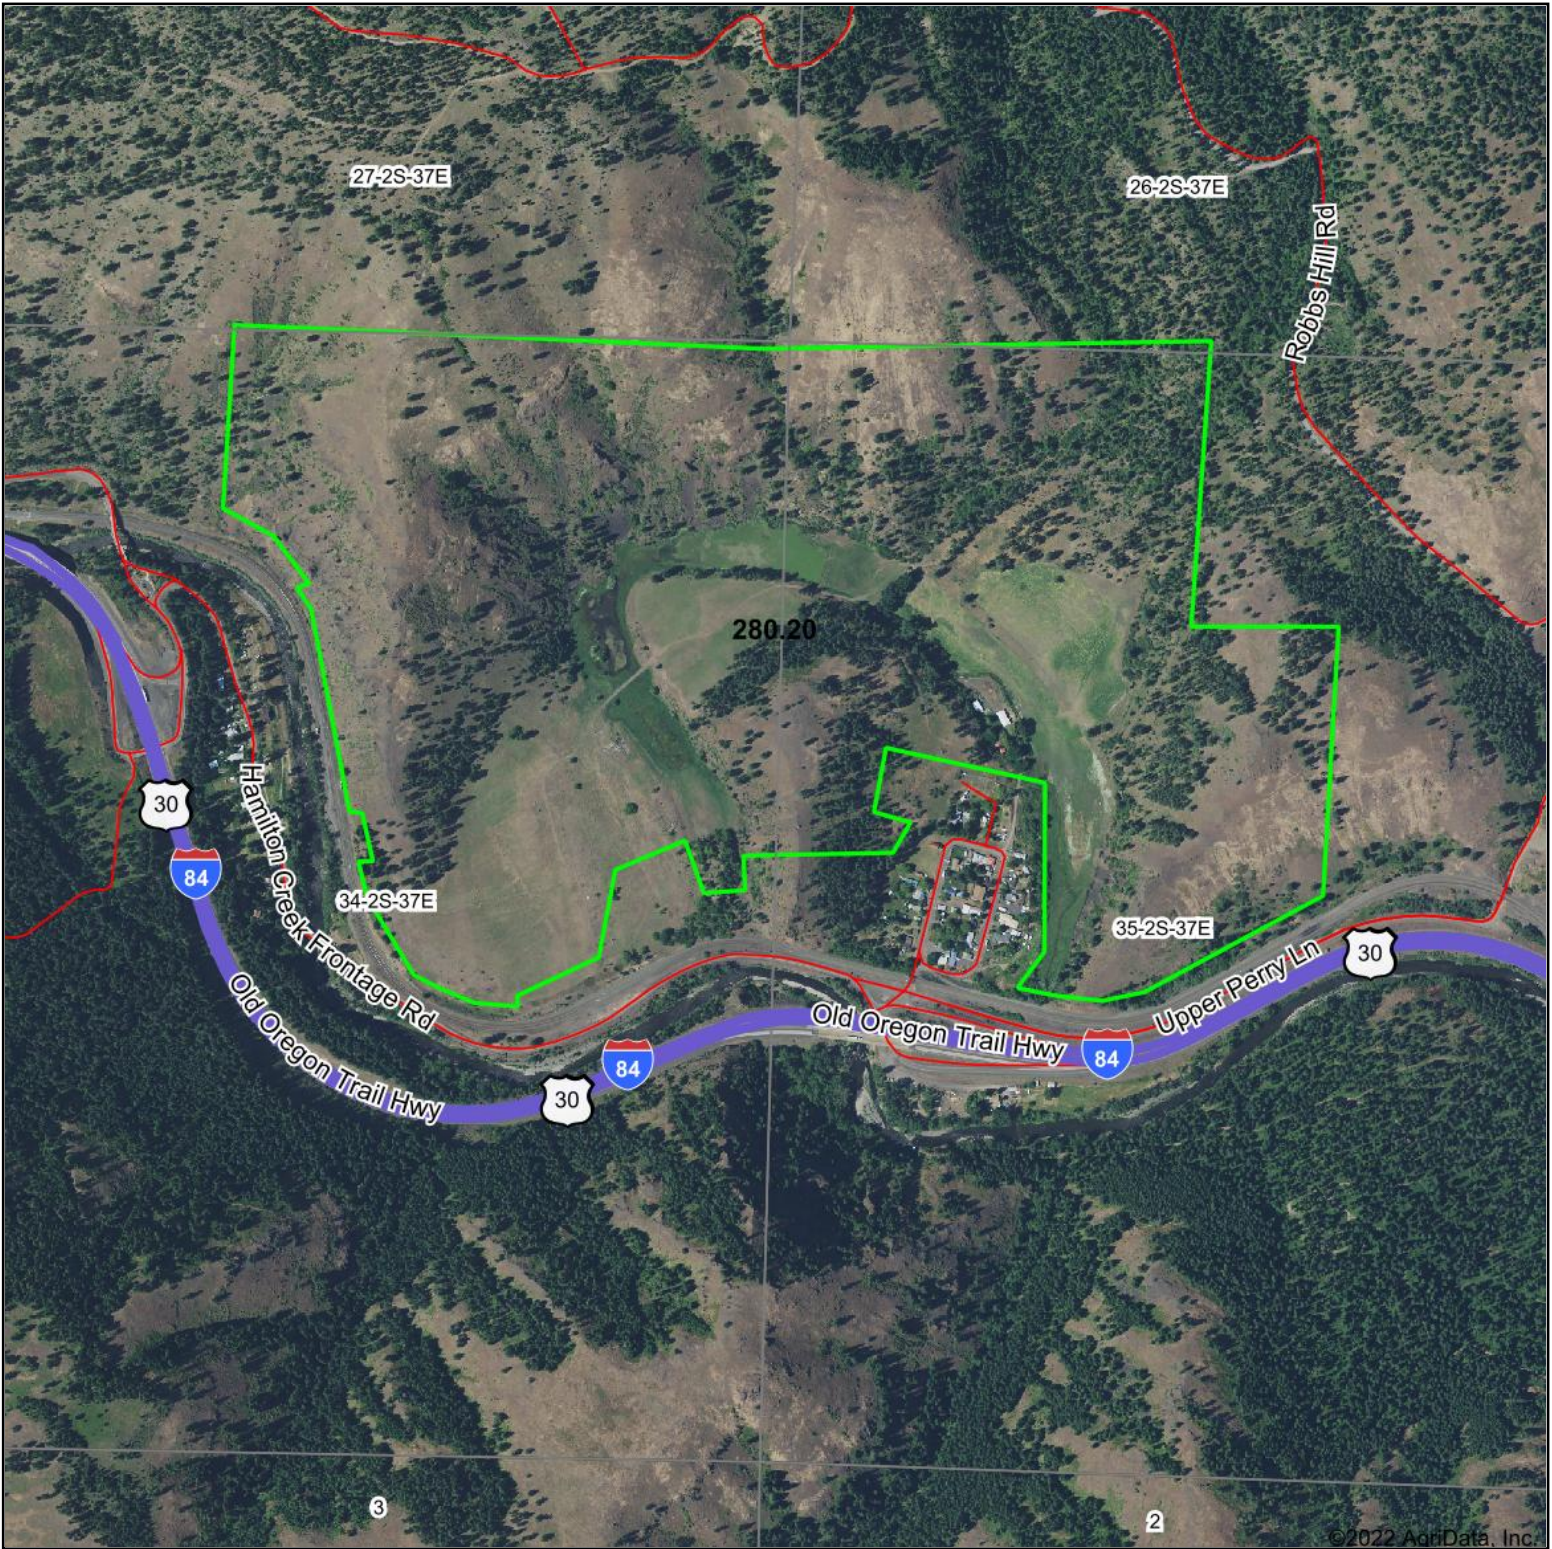

Aerial Map

Map Center: 45° 20' 57.94, -118° 9' 29.8

Intermountain
Realty, Inc.

34-2S-37E
Union County
Oregon

5/10/2022

Maps Provided By:
 **surety**[®]
CUSTOMIZED ONLINE MAPPING
© AgriData, Inc. 2021 www.AgriDataInc.com