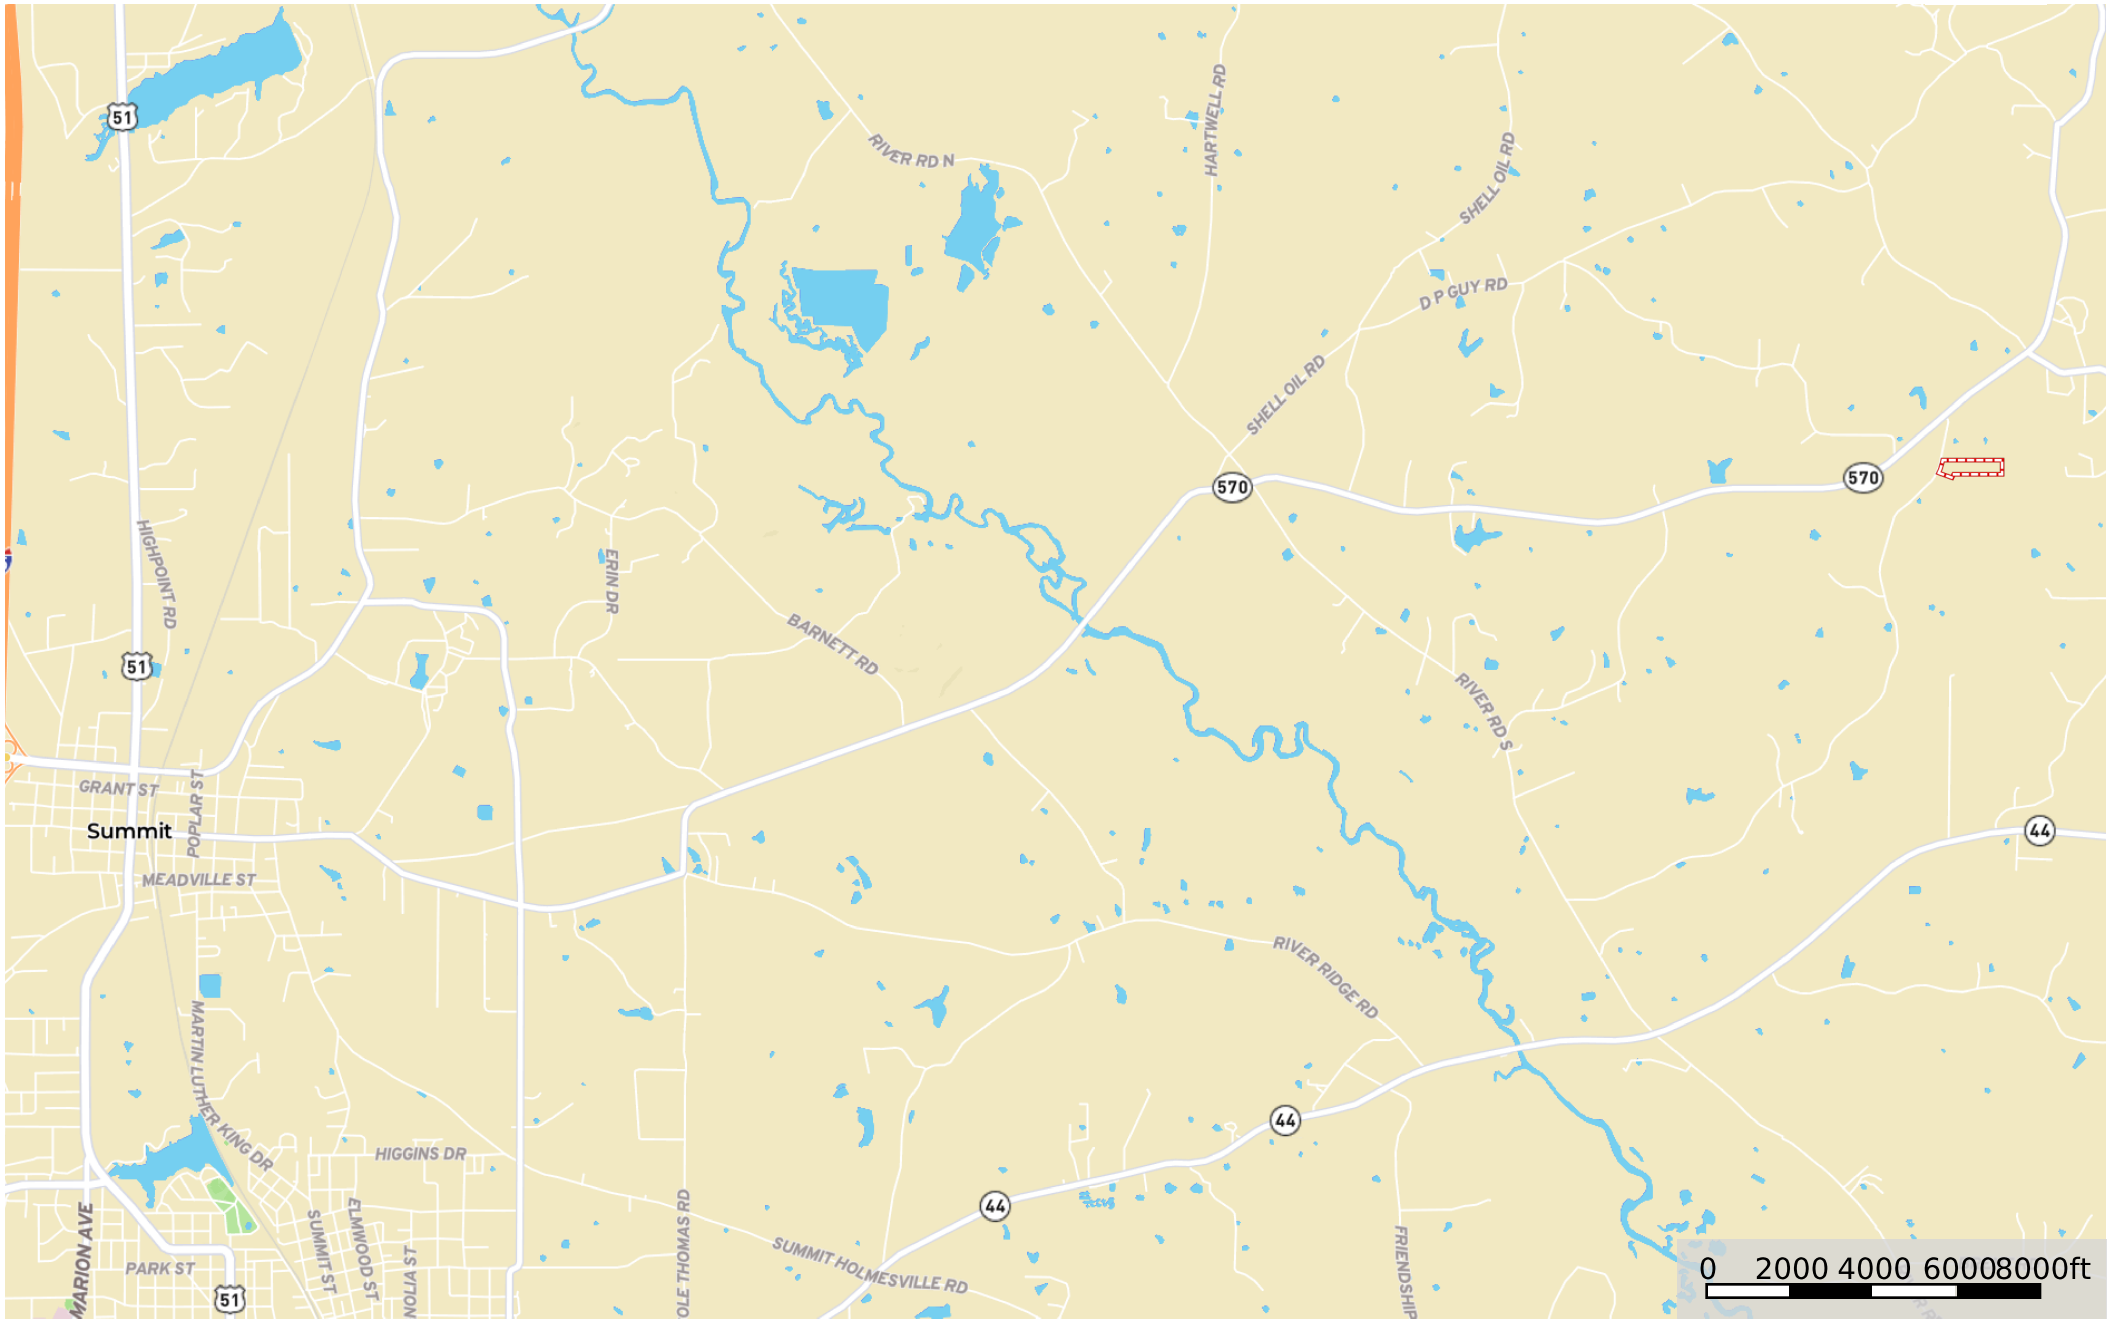

4023 Fred Martin Rd

Pike County, Mississippi, 11.8 AC +/-

 Boundary

4023 Fred Martin Rd

Pike County, Mississippi, 11.8 AC +/-

 Boundary