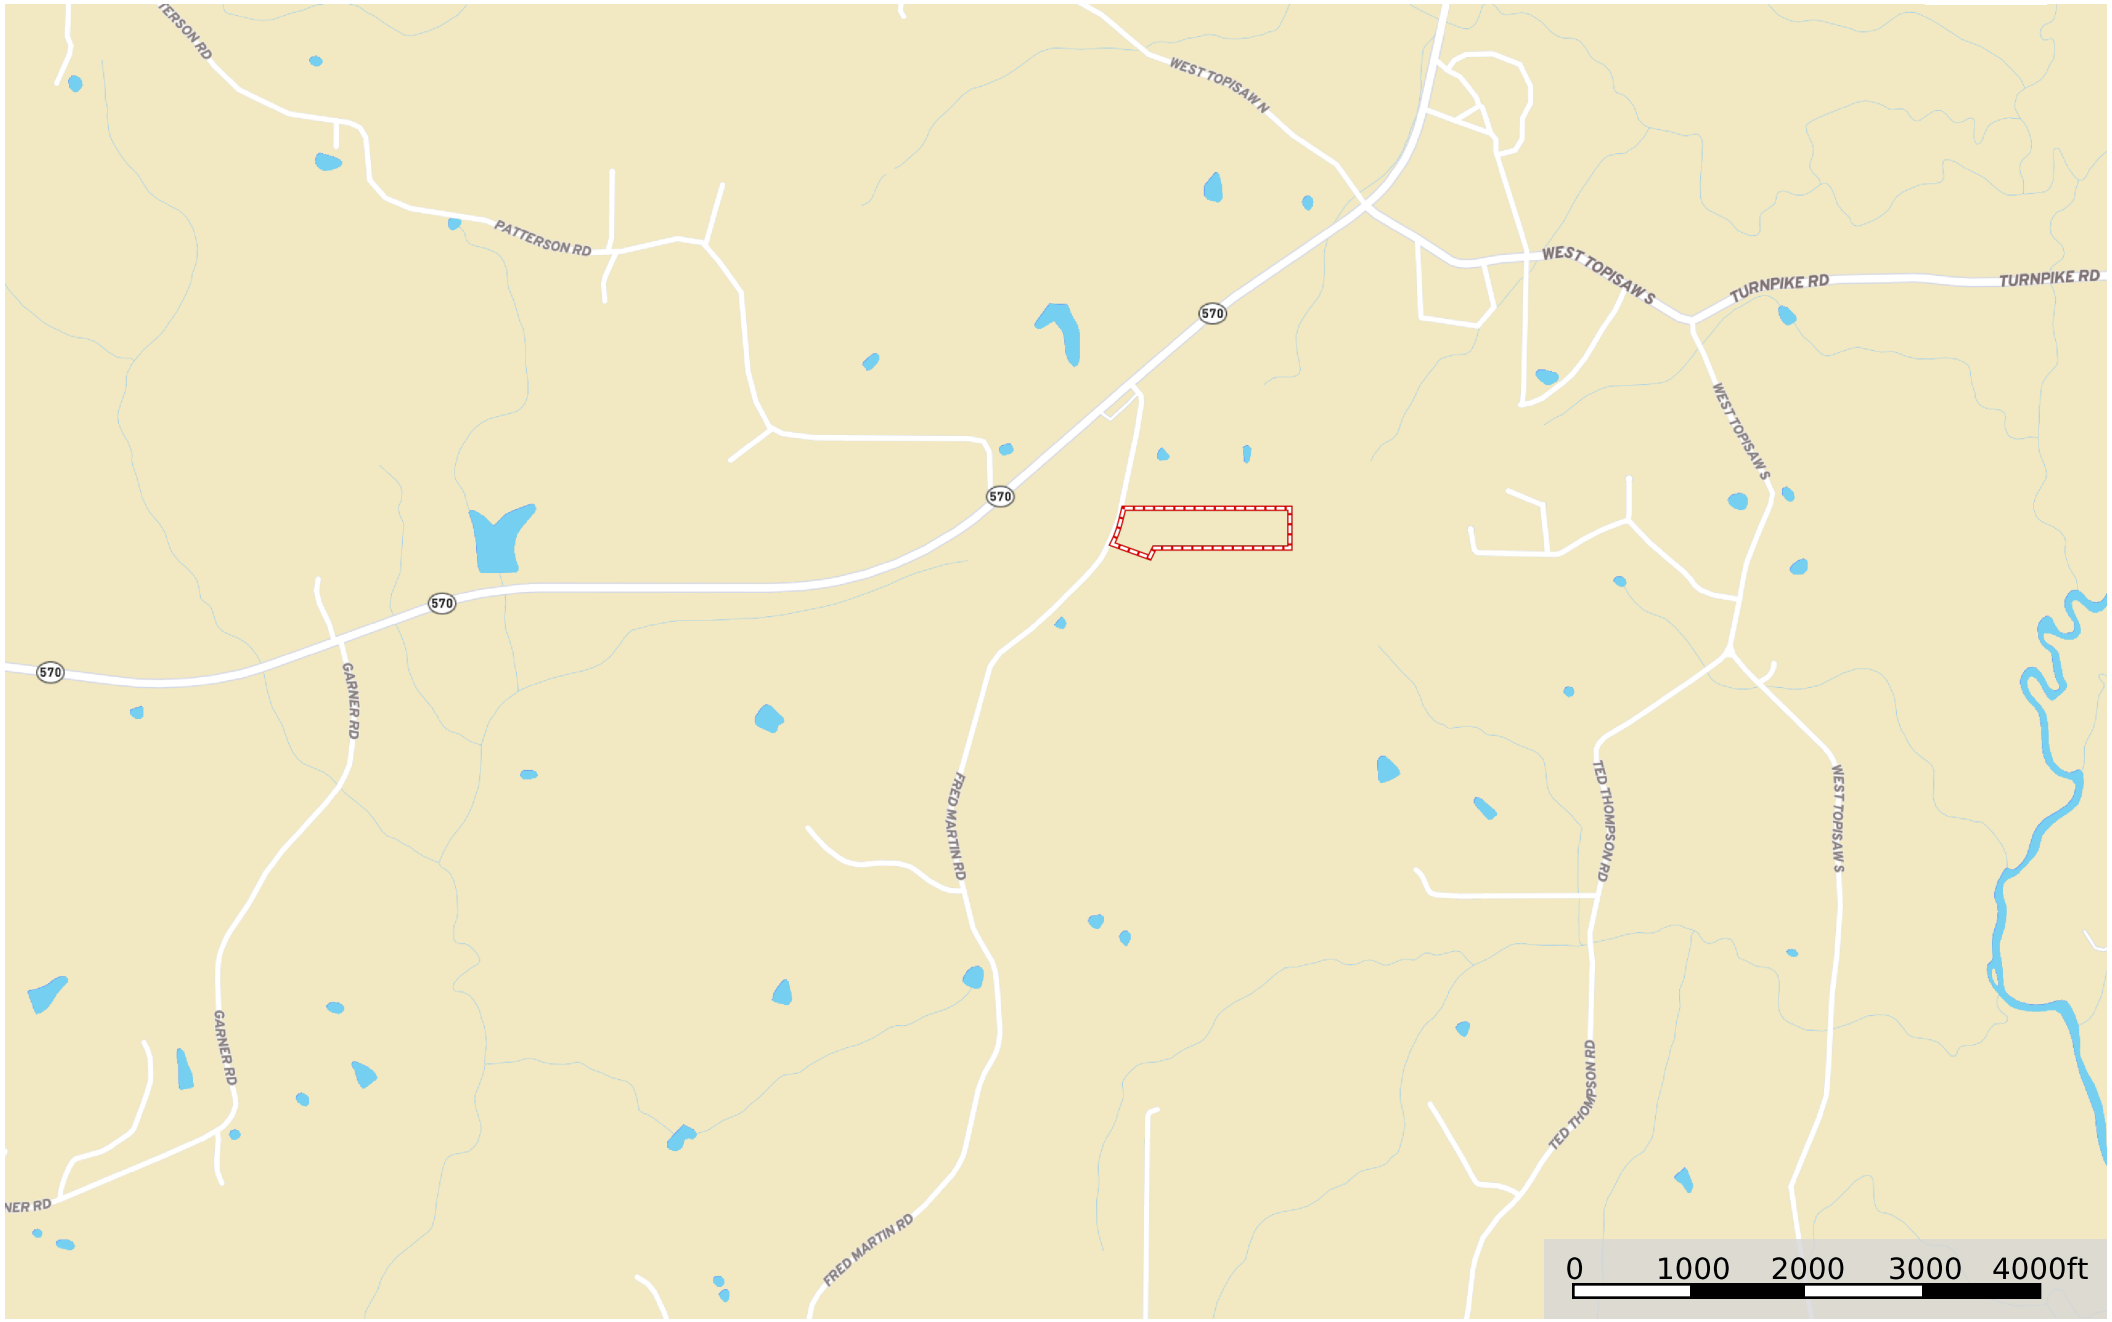

4023 Fred Martin Rd

Pike County, Mississippi, 11.8 AC +/-

 Boundary

4023 Fred Martin Rd

Pike County, Mississippi, 11.8 AC +/-

 Boundary