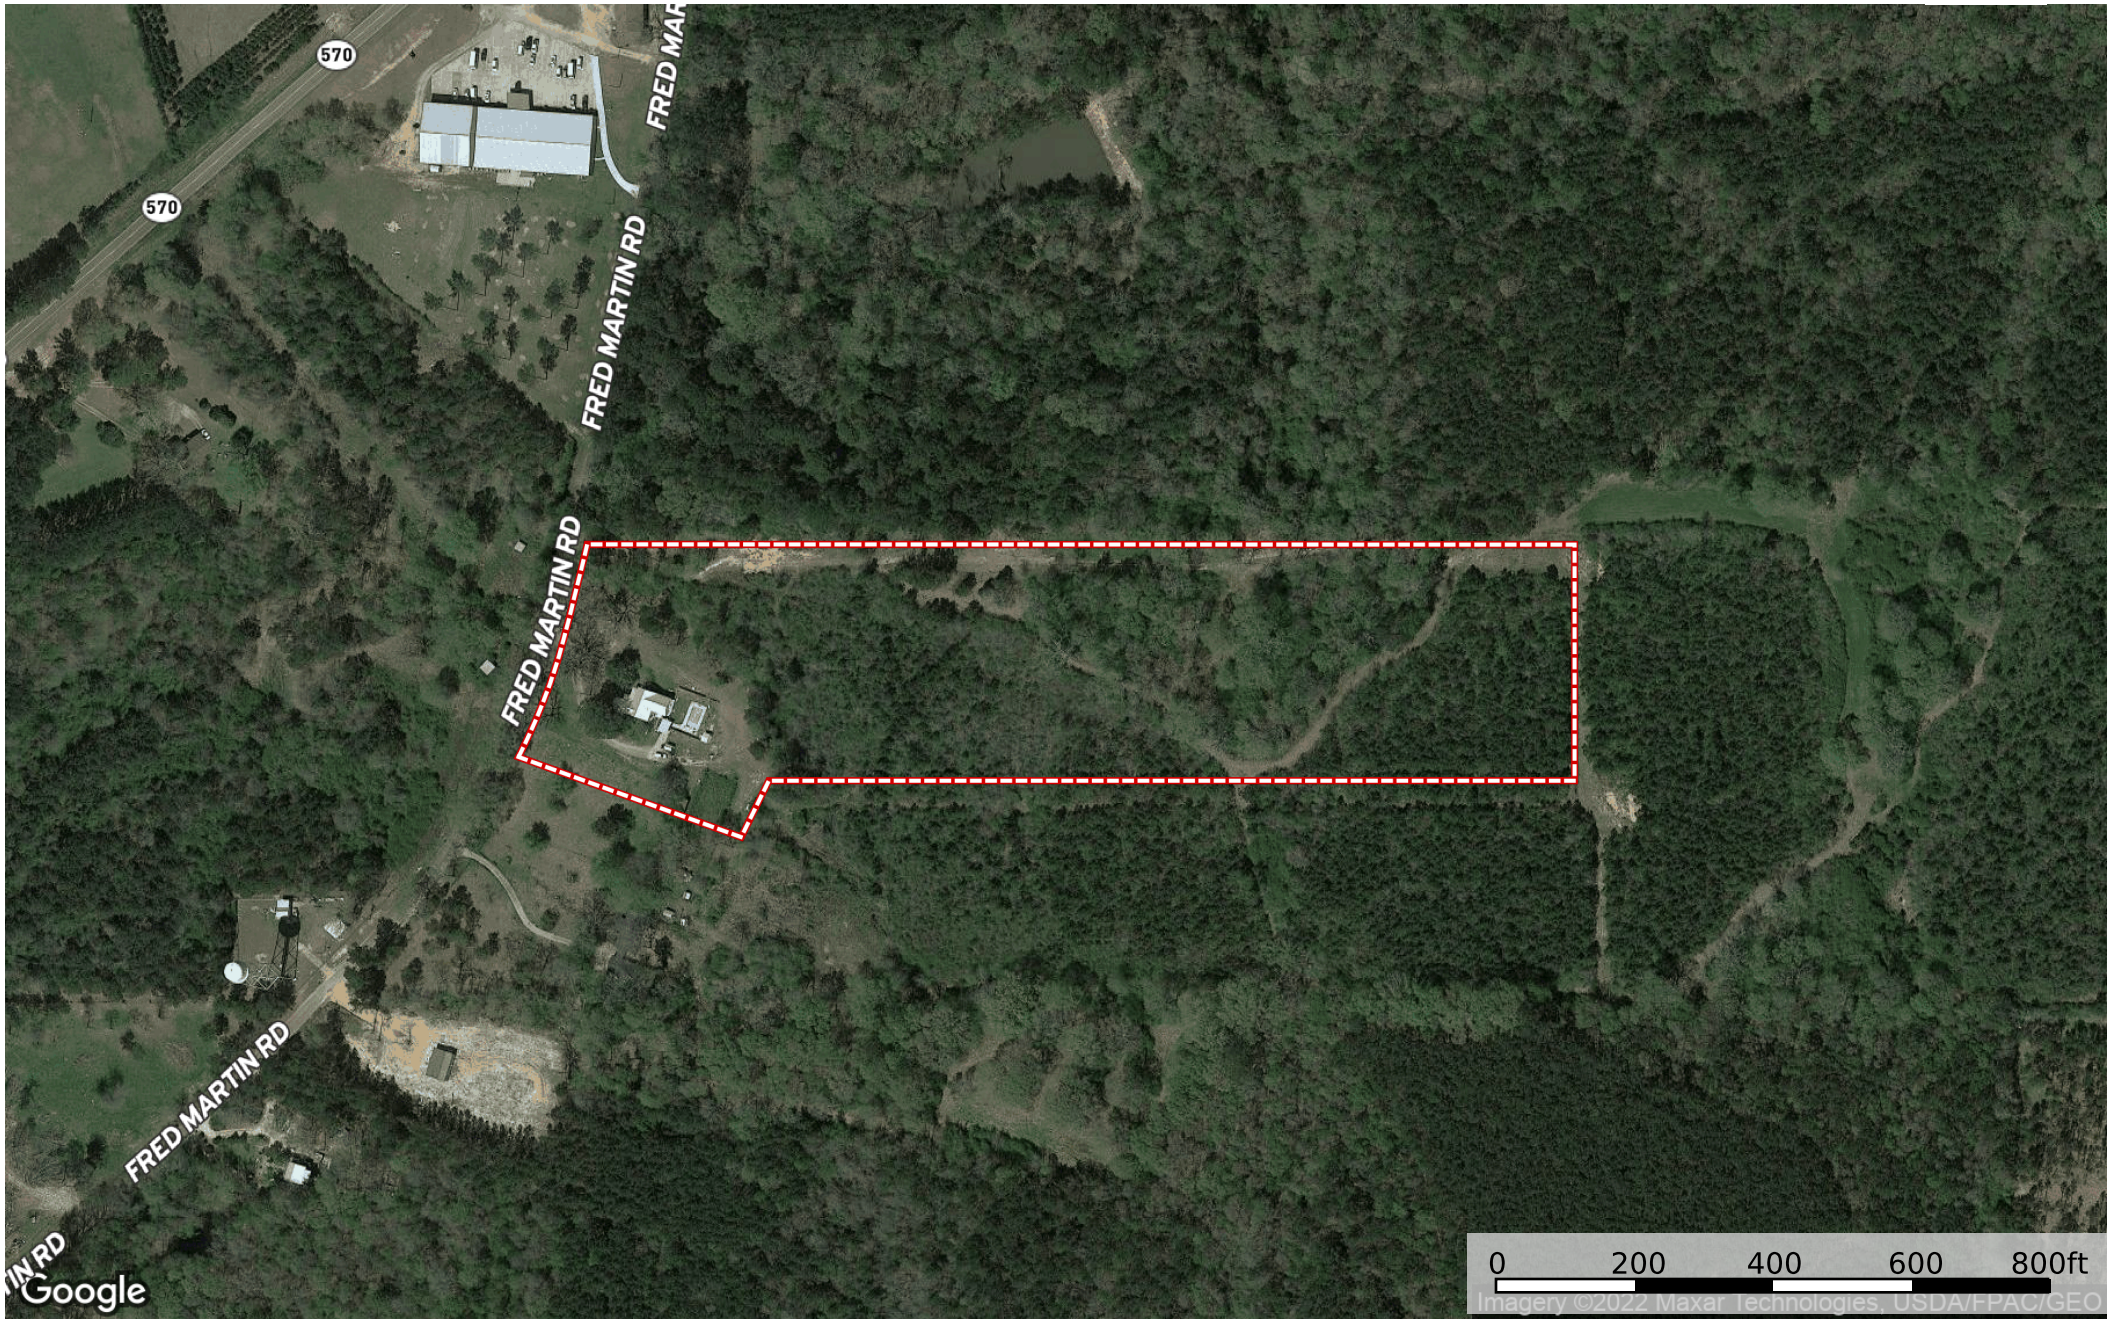

4023 Fred Martin Rd  
Pike County, Mississippi, 11.8 AC +/-

Google

0 200 400 600 800ft  
Imagery ©2022 Maxar Technologies, USDA/FPAC/GEO

 Boundary

 The information contained herein was obtained from sources deemed to be reliable. MapRight Services makes no warranties or guarantees as to the completeness or accuracy thereof.