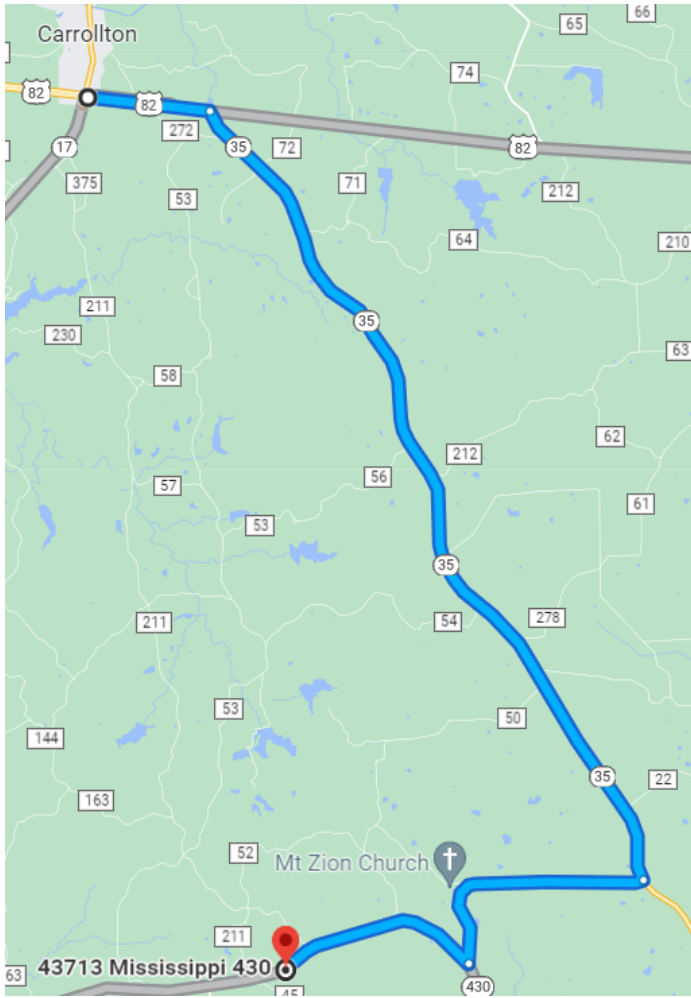

3.6+/- Acres of WRP in Carroll County, MS

Address: 43713 Highway 430 Vaiden, MS 39176

Are you looking for a campsite? Look at these 3.6+/- acres located only 9.2 miles from Vaiden, MS, in Carroll County. This tract is at the entrance to Top Ten Hunting Club, where there are other camp units. There is a mobile home, with a front porch on the property that needs some TLC, but could be used as a nice campsite. There is a road that splits the property and is easily accessible. There is also a metal Conex storage container to store your hunting supplies. Call me to view this property.

Directions from the intersection of Hwy 55 and Hwy 30 in Vaiden, MS: Travel west on Hwy 35 towards Old Hwy 430 for 0.5 miles. Turn left onto Hwy 430 and in 6.6 miles, the destination is on the left.

Directions from the intersection of Hwy 82 and Hwy 35 in Carrollton, MS: Travel East on Hwy 82 for approximately 1.5 miles, turn right onto Hwy 35. In 11.2 miles, turn right on to Pierce Rd, continue for 3.2 miles and turn right onto Hwy 430. In 2.6 miles the destination is on the left.

Information is believed to be accurate but not guaranteed.

DIRECTIONAL MAP

Address: 43713 Highway 430 Vaiden, MS 39176

Directions from the intersection of Hwy 55 and Hwy 30 in Vaiden, MS: Travel west on Hwy 35 towards Old Hwy 430 for 0.5 miles. Turn left onto Hwy 430 and in 6.6 miles the destination is on the left. [Click for Google Maps.](#)

Directions from the intersection of Hwy 82 and Hwy 35 in Carrollton, MS: Travel East on Hwy 82 for approximately 1.5 miles, turn right onto Hwy 35. In 11.2 miles turn right on to Pierce Rd, continue for 3.2 miles and turn right onto Hwy 430. In 2.6 miles the destination is on the left. [Click for Google Maps.](#)