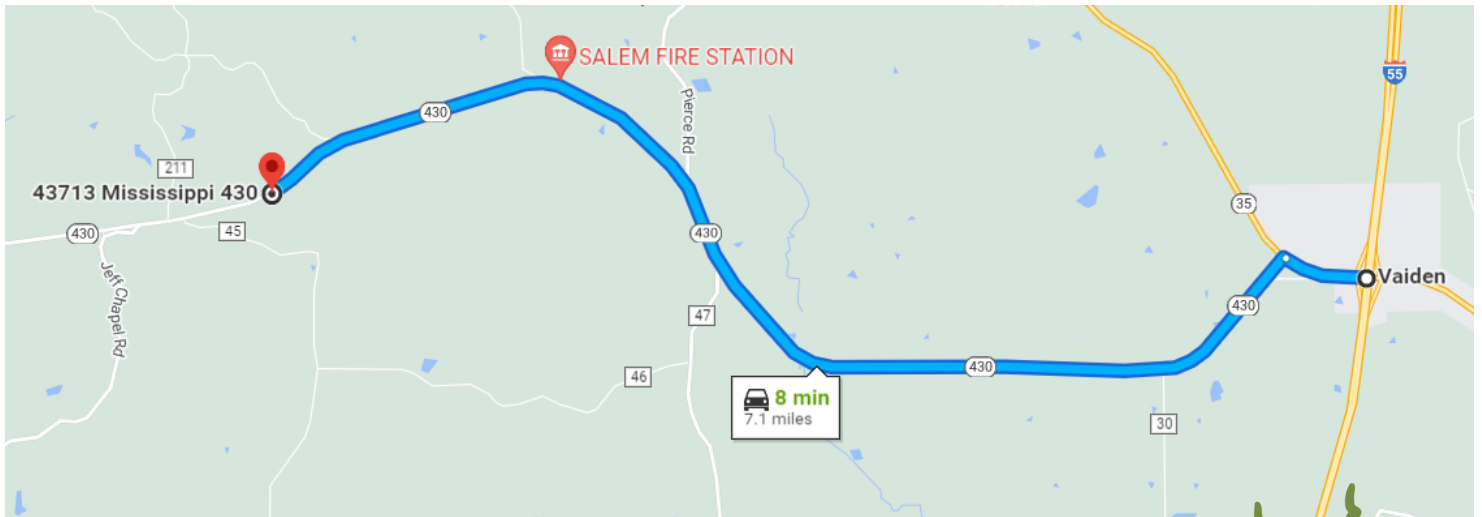

3.6+/- Acres of WRP in Carroll County, MS

Address: 43713 Highway 430 Vaiden, MS 39176

Are you looking for a campsite? Look at these 3.6+/- acres located only 9.2 miles from Vaiden, MS, in Carroll County. This tract is at the entrance to Top Ten Hunting Club, where there are other camp units. There is a mobile home, with a front porch on the property that needs some TLC, but could be used as a nice campsite. There is a road that splits the property and is easily accessible. There is also a metal Conex storage container to store your hunting supplies. Call me to view this property.

Directions from the intersection of Hwy 55 and Hwy 30 in Vaiden, MS: Travel west on Hwy 35 towards Old Hwy 430 for 0.5 miles. Turn left onto Hwy 430 and in 6.6 miles, the destination is on the left.

Directions from the intersection of Hwy 82 and Hwy 35 in Carrollton, MS: Travel East on Hwy 82 for approximately 1.5 miles, turn right onto Hwy 35. In 11.2 miles, turn right on to Pierce Rd, continue for 3.2 miles and turn right onto Hwy 430. In 2.6 miles the destination is on the left.

Information is believed to be accurate but not guaranteed.

DIRECTIONAL MAP

Address: 43713 Highway 430 Vaiden, MS 39176

Directions from the intersection of Hwy 55 and Hwy 30 in Vaiden, MS: Travel west on Hwy 35 towards Old Hwy 430 for 0.5 miles. Turn left onto Hwy 430 and in 6.6 miles the destination is on the left. [Click for Google Maps.](#)

Directions from the intersection of Hwy 82 and Hwy 35 in Carrollton, MS: Travel East on Hwy 82 for approximately 1.5 miles, turn right onto Hwy 35. In 11.2 miles turn right on to Pierce Rd, continue for 3.2 miles and turn right onto Hwy 430. In 2.6 miles the destination is on the left. [Click for Google Maps.](#)