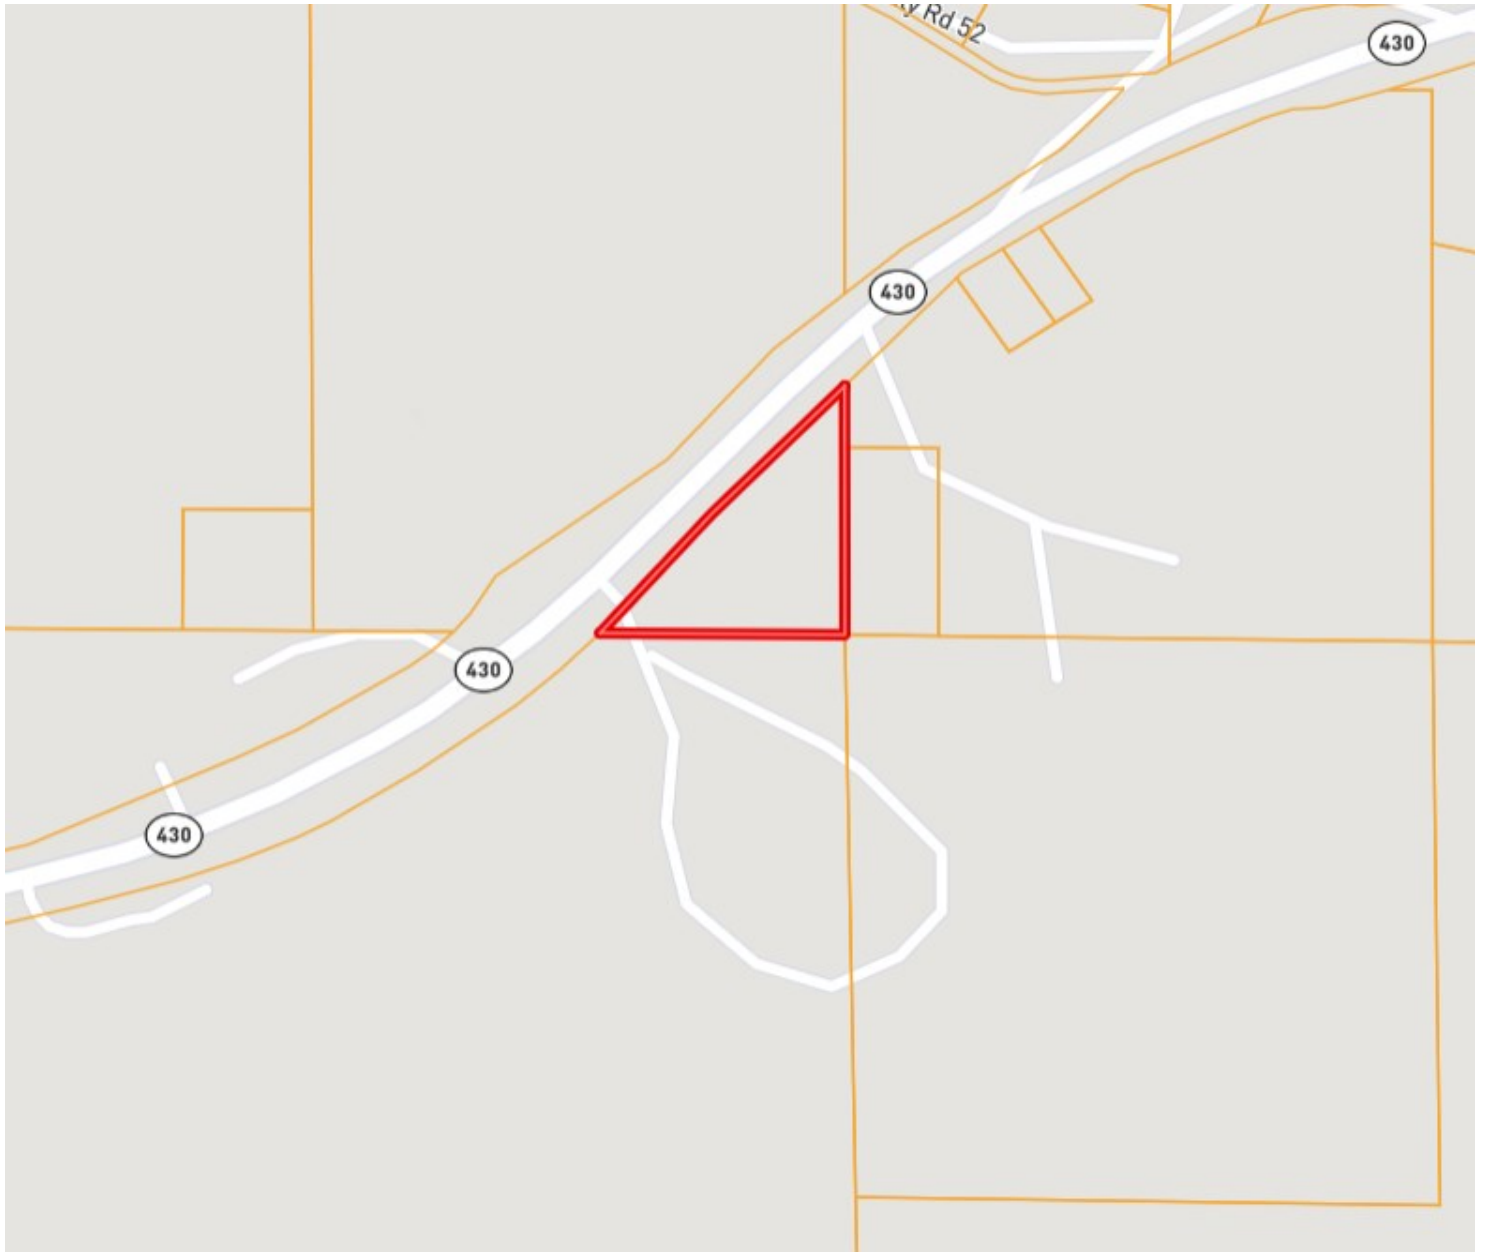

OWNERSHIP MAP

Call me today!

BRUCE WEST, REALTOR®
Bruce@TomSmithLand.com
662.441.2500 office | 662.873.3007 cell