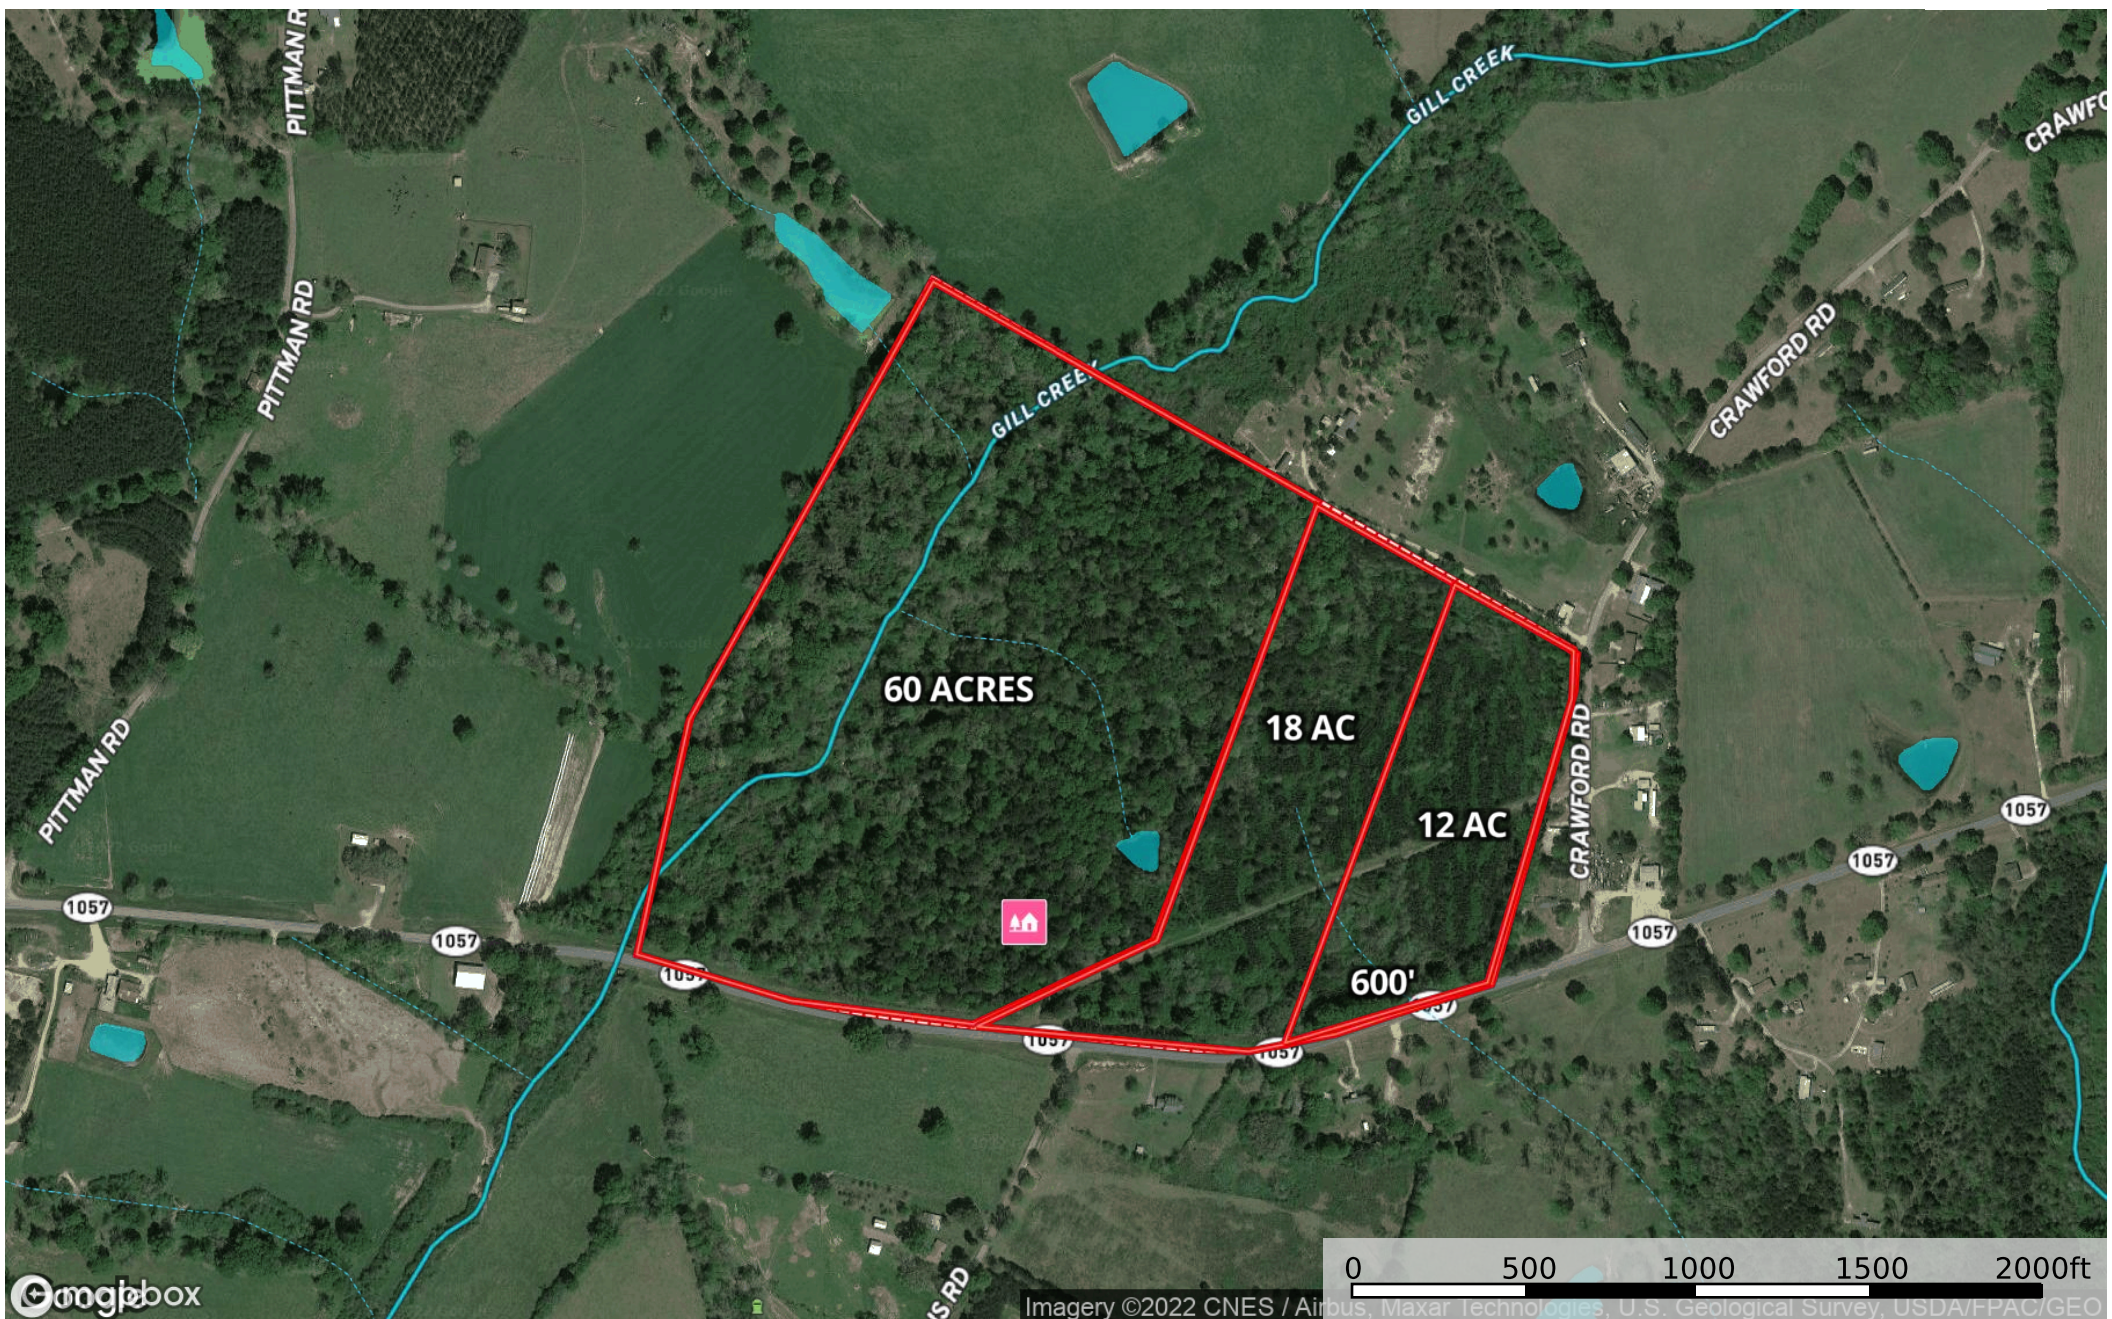

Hwy 1057

Washington Parish, Louisiana, 89.45 AC +/-

imgbox

Imagery ©2022 CNES / Airbus, Maxar Technologies, U.S. Geological Survey, USDA/FPAC/GEO

- Cabin
- Boundary
- Boundary
- Stream, Intermittent
- River/Creek
- Water Body