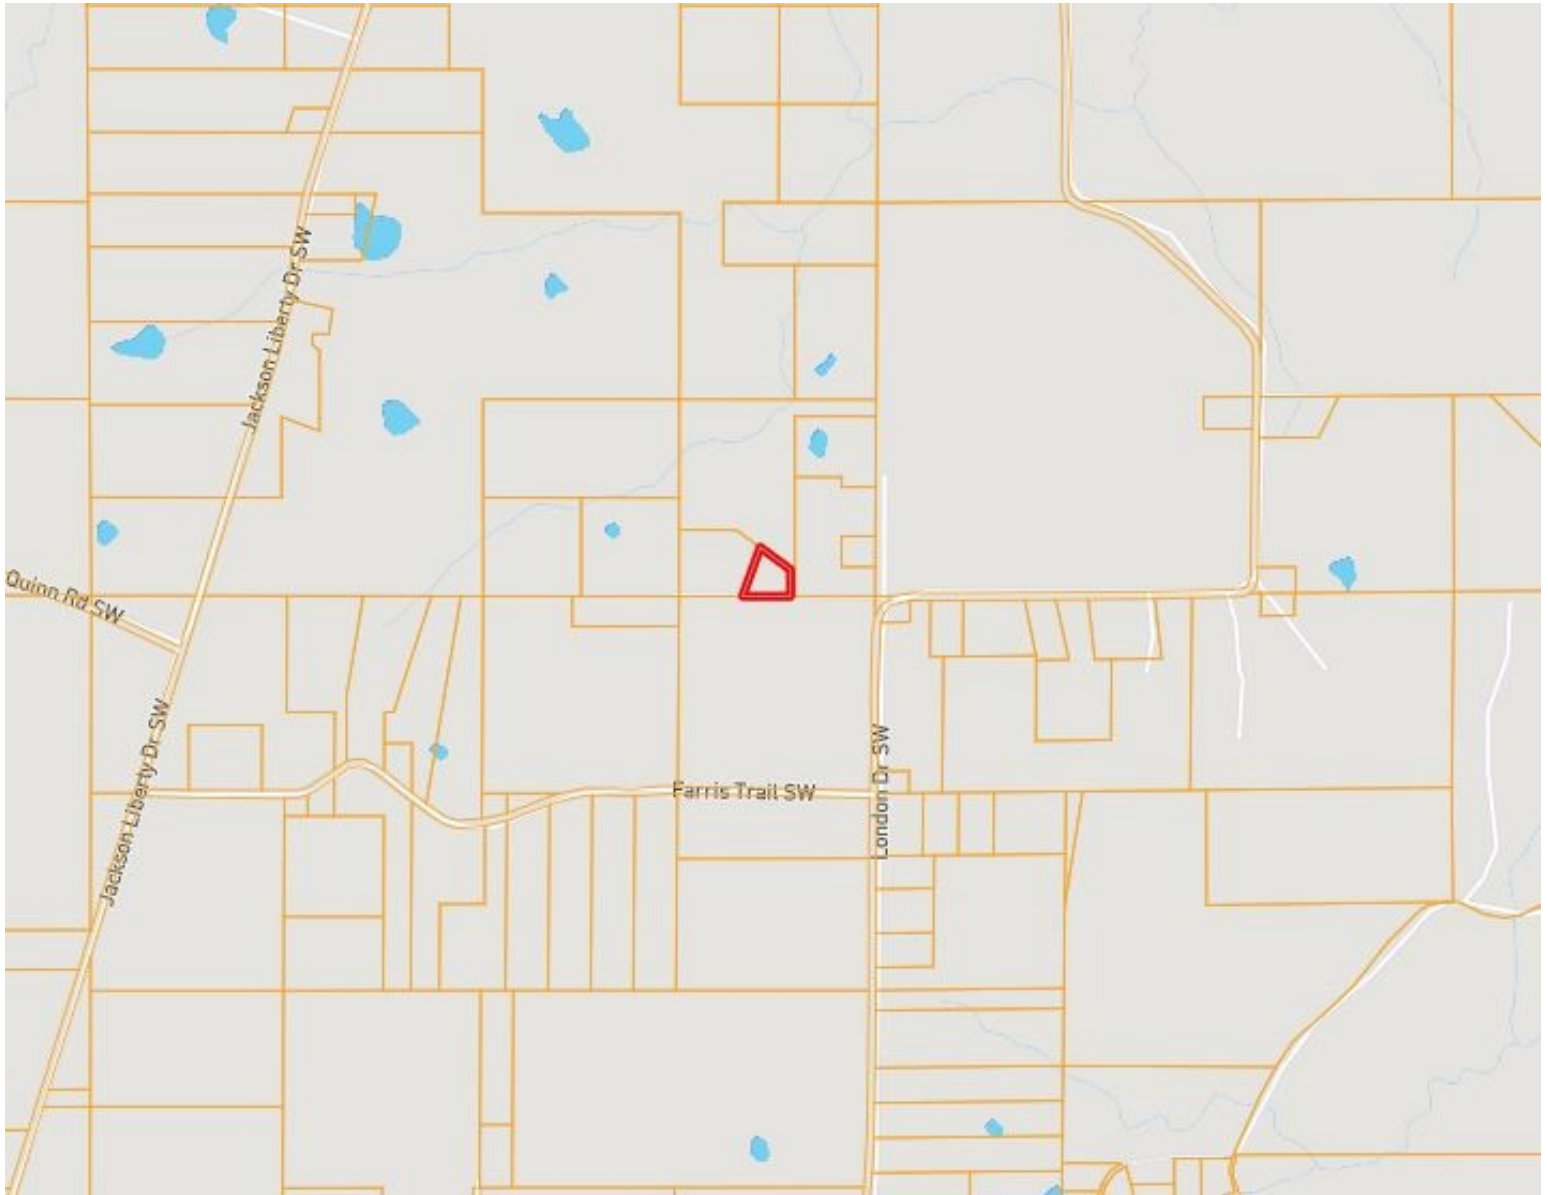

Ownership Map

Call me today!

TARA WALKER SMITH, REALTOR®
Tara@TomSmithHomes.com
601.990.5070 **office** | 601.407.4315 **cell**