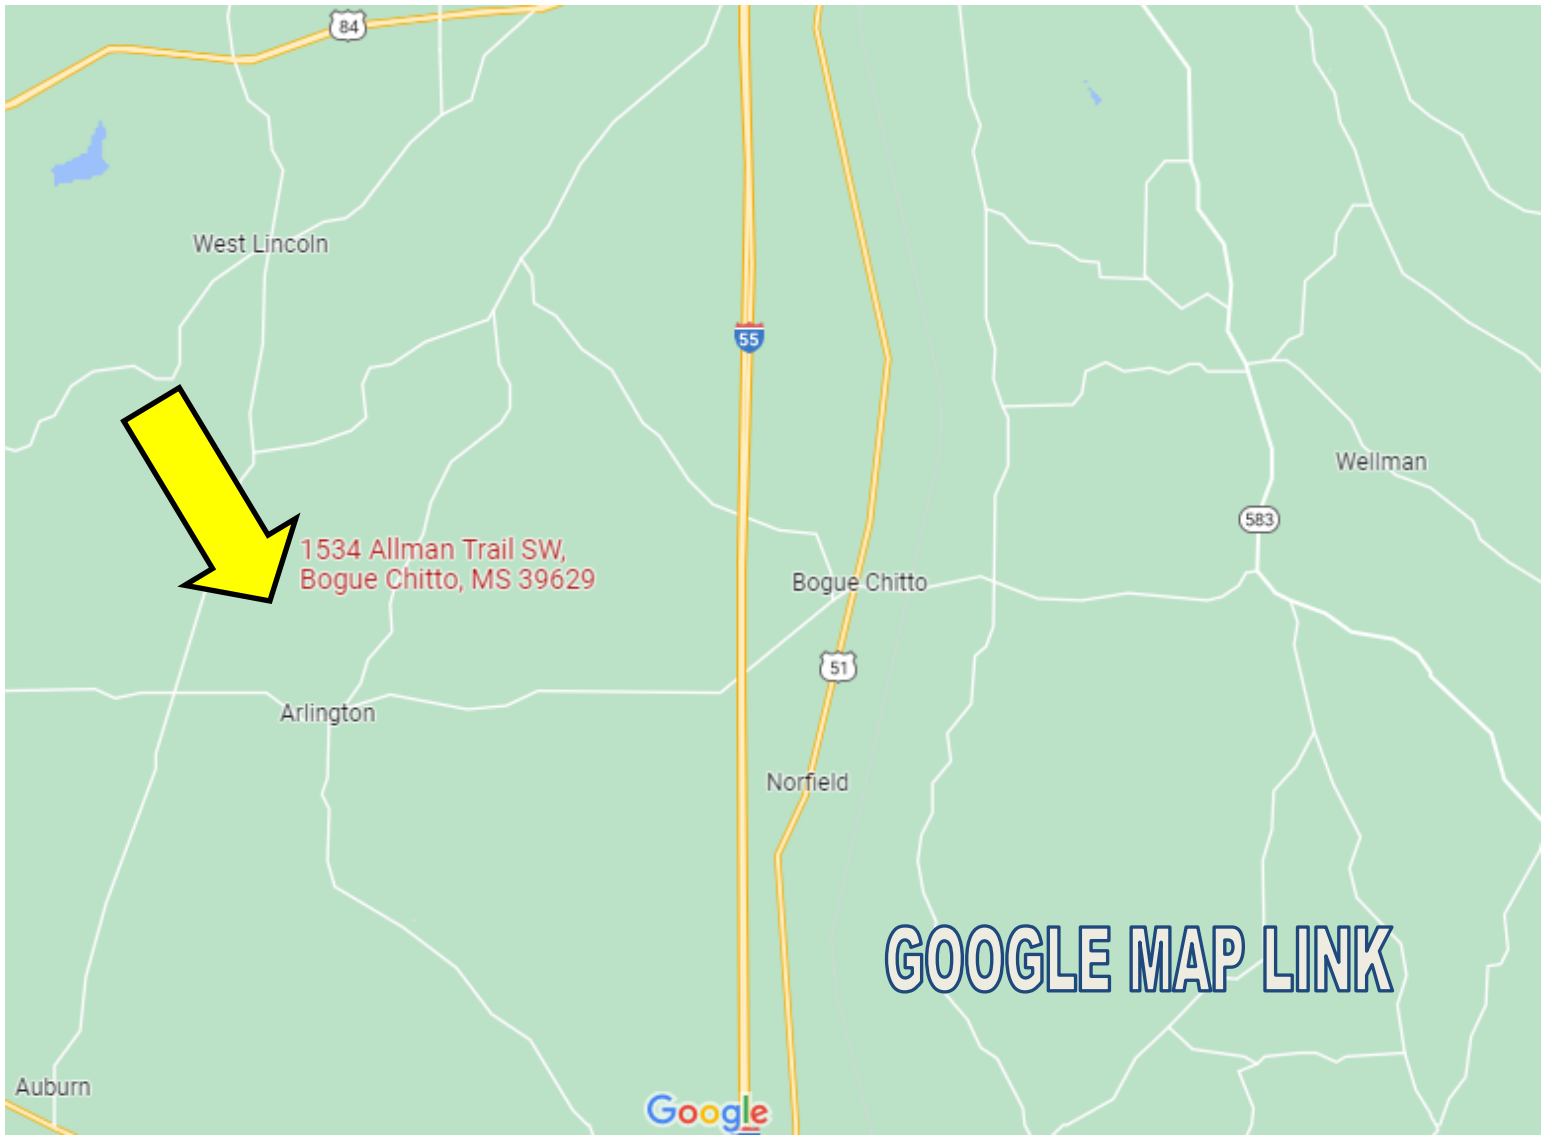

# Directional Map

Directions from I-55 and US-84 in Brookhaven, MS: Take Exit 38, keep right at the fork, follow signs for Natchez/US-84W, in 2.3 miles, turn left onto W Lincoln Dr SW, in 4.1 miles, turn left onto Jackson Liberty Dr SW, in 4.2 miles, turn left onto Farris Trail SW, in 1 mile, turn left onto London Dr SW, in .3 miles, turn left onto Allman Trail SW, in .2 miles, the destination will be on the right.