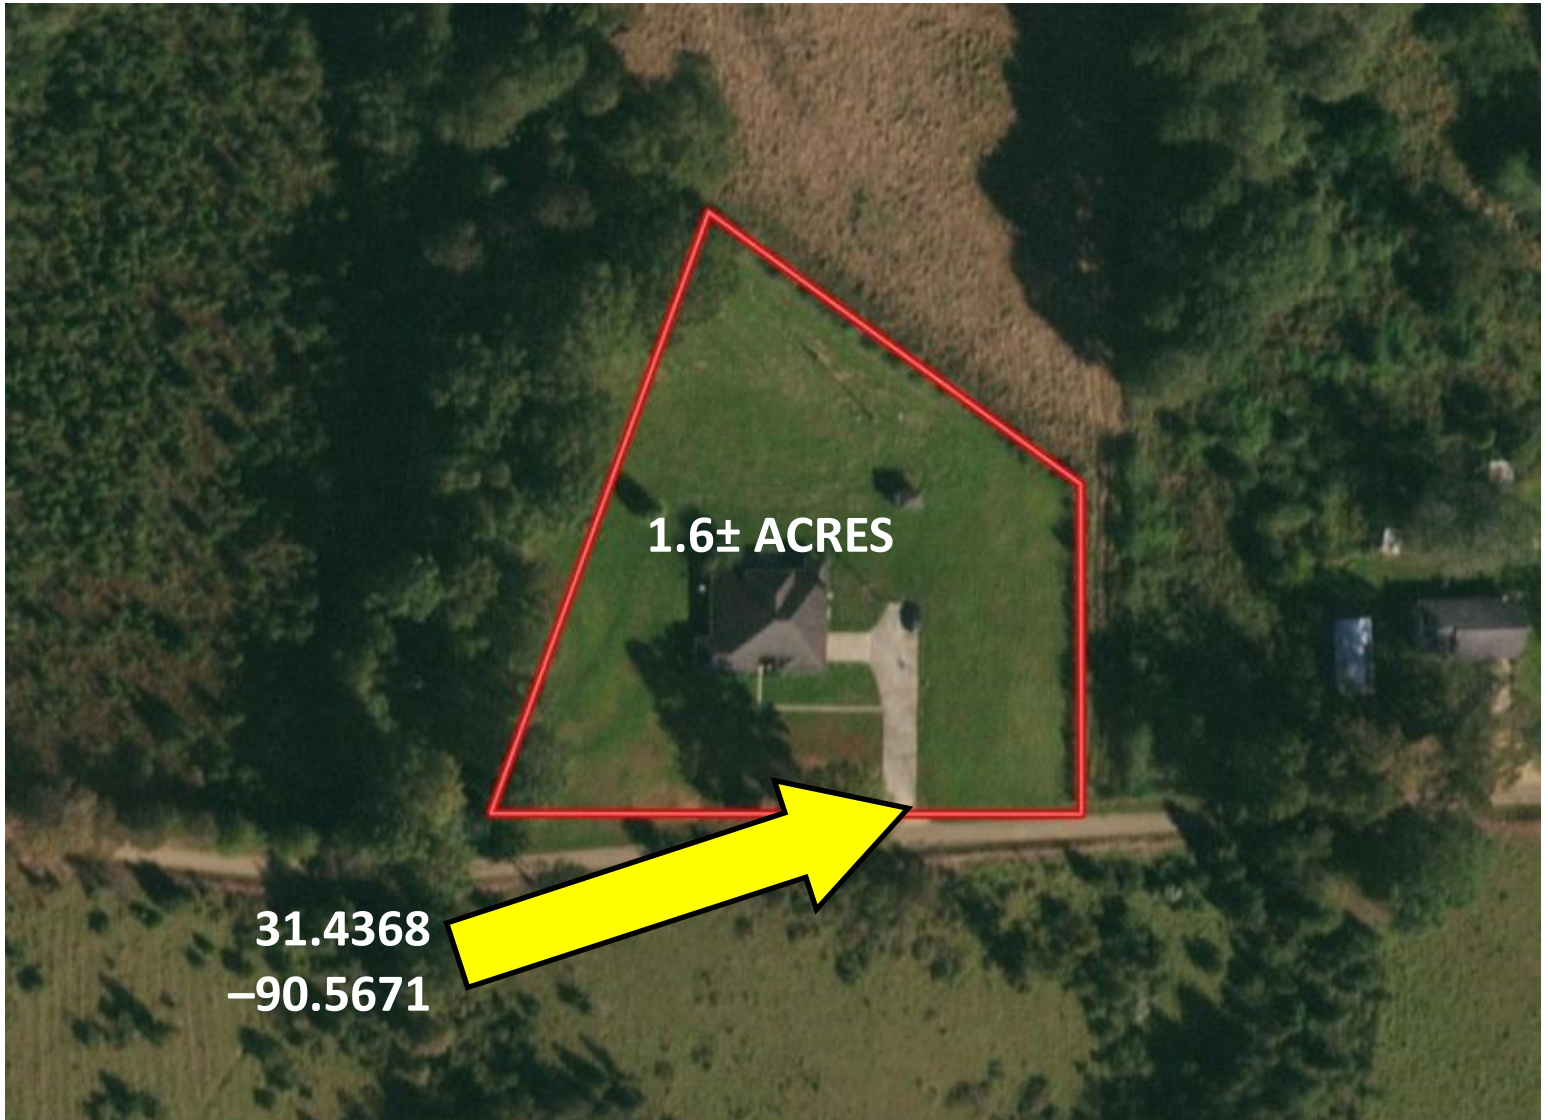

# 3 BED/3.5 BATH HOME ON 1.6± ACRES IN LINCOLN COUNTY, MS

**1534 Allman Trl SW, Bogue Chitto, MS 39629**

**\$255,000**

This Lincoln County three-bedroom, three-and-a-half-bath home sits on 1.66± acres in Bogue Chitto, MS. The home features a spacious keeping room off of the kitchen with a fireplace, tall ceilings, and tile flooring throughout. One of the bathrooms has an entrance from the outside, making it convenient for guests when enjoying a backyard bbq. The backyard is spacious and private and would be the ideal place for a pool or lounging area. The home is located on a quiet dead-end country road in the West Lincoln School District. The property is only 25 minutes from the amenities of Brookhaven, MS, and approximately only one hour from Jackson, MS. If you have been looking for a new home in the country, but with all the amenities of the city, call Tara for your private showing!

# Aerial Map