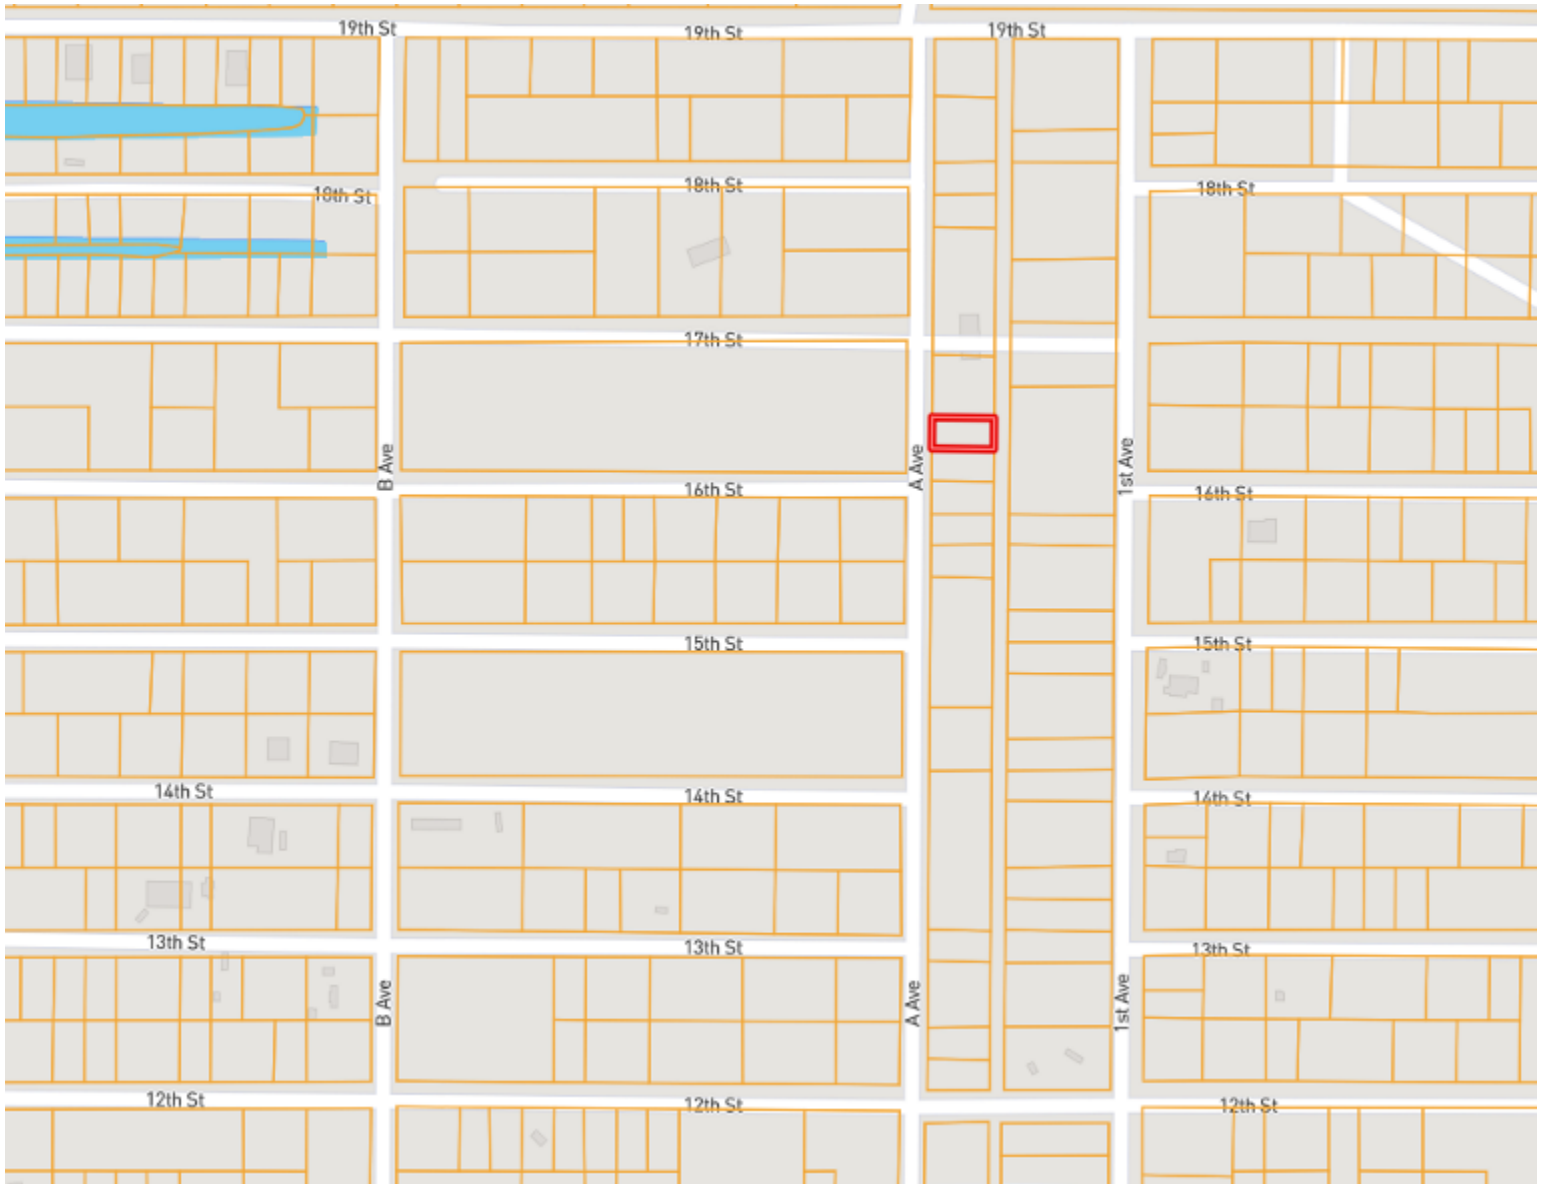

Ownership Map

Call me today!

TARA WALKER SMITH, REALTOR®
Tara@TomSmithHomes.com
601.990.5070 office | 601.407.4315 cell