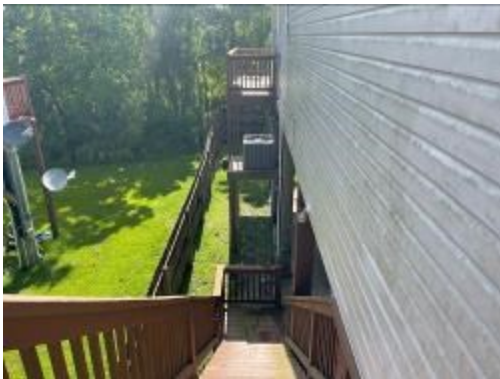

Call me today!

TARA WALKER SMITH, REALTOR®
Tara@TomSmithHomes.com
601.990.5070 office | 601.407.4315 cell