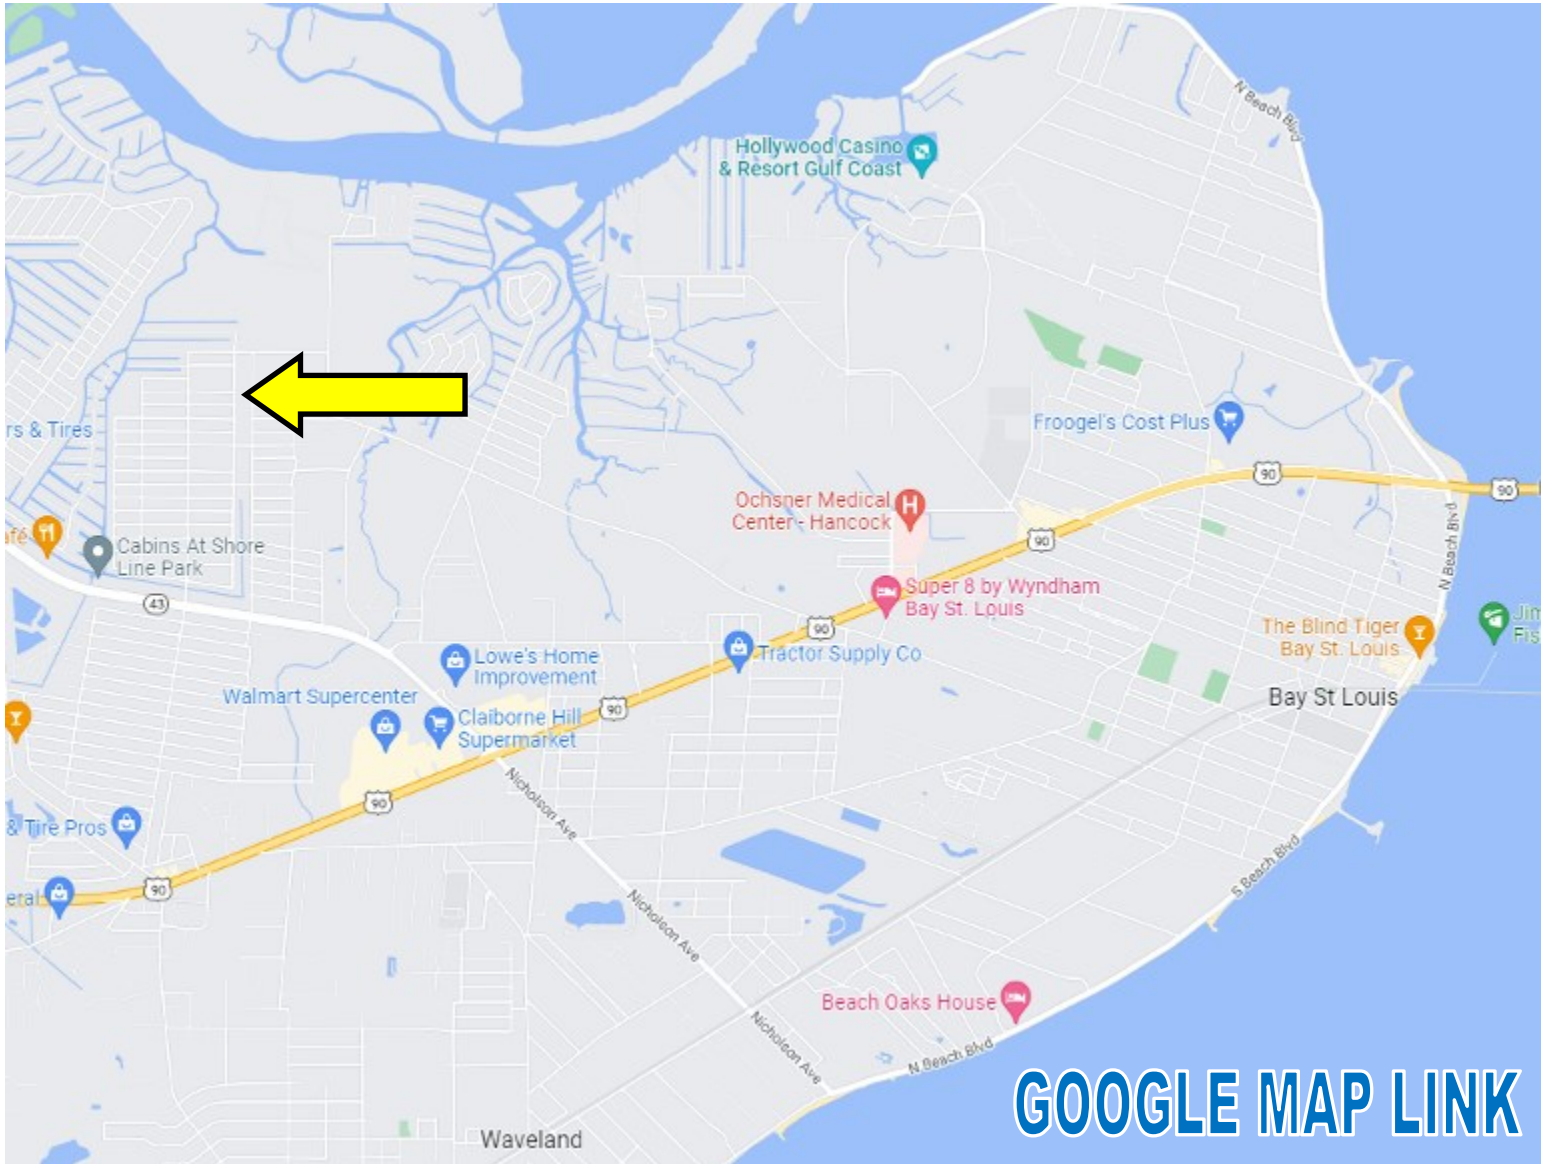

Directions from US-90E and MS-43N in Bay St. Louis, MS: Travel northwest on MS-43N, in 1.0 mile, turn right onto Road 556, in .9 miles, turn left onto 19th St, in 338 feet, turn left onto Ave. A, in .1 miles the property is on the left.