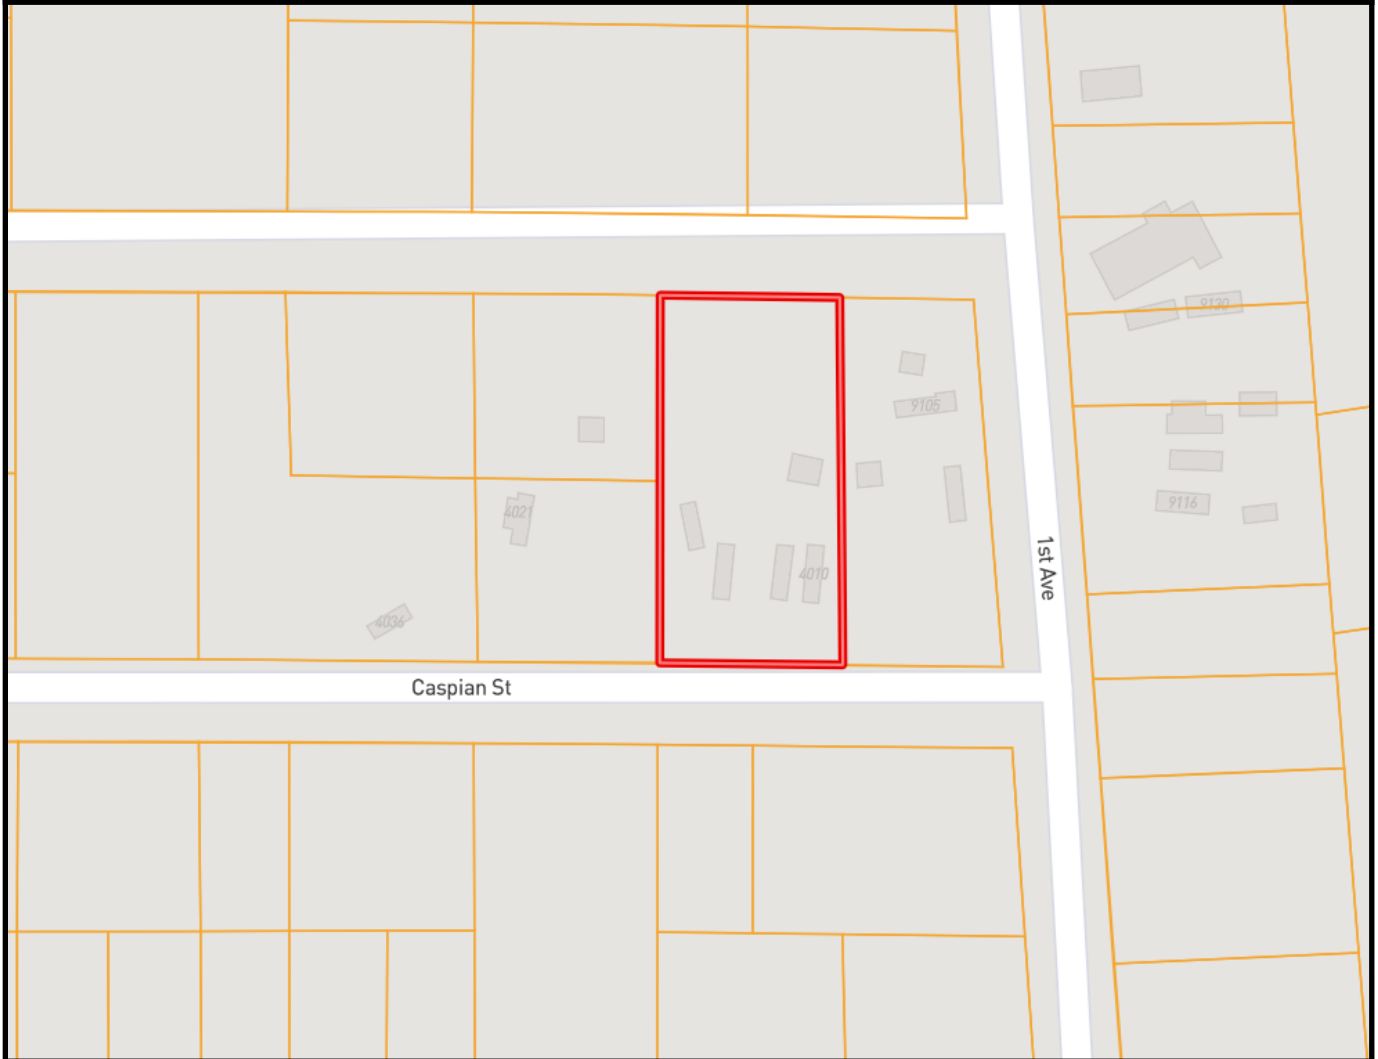

Ownership Map