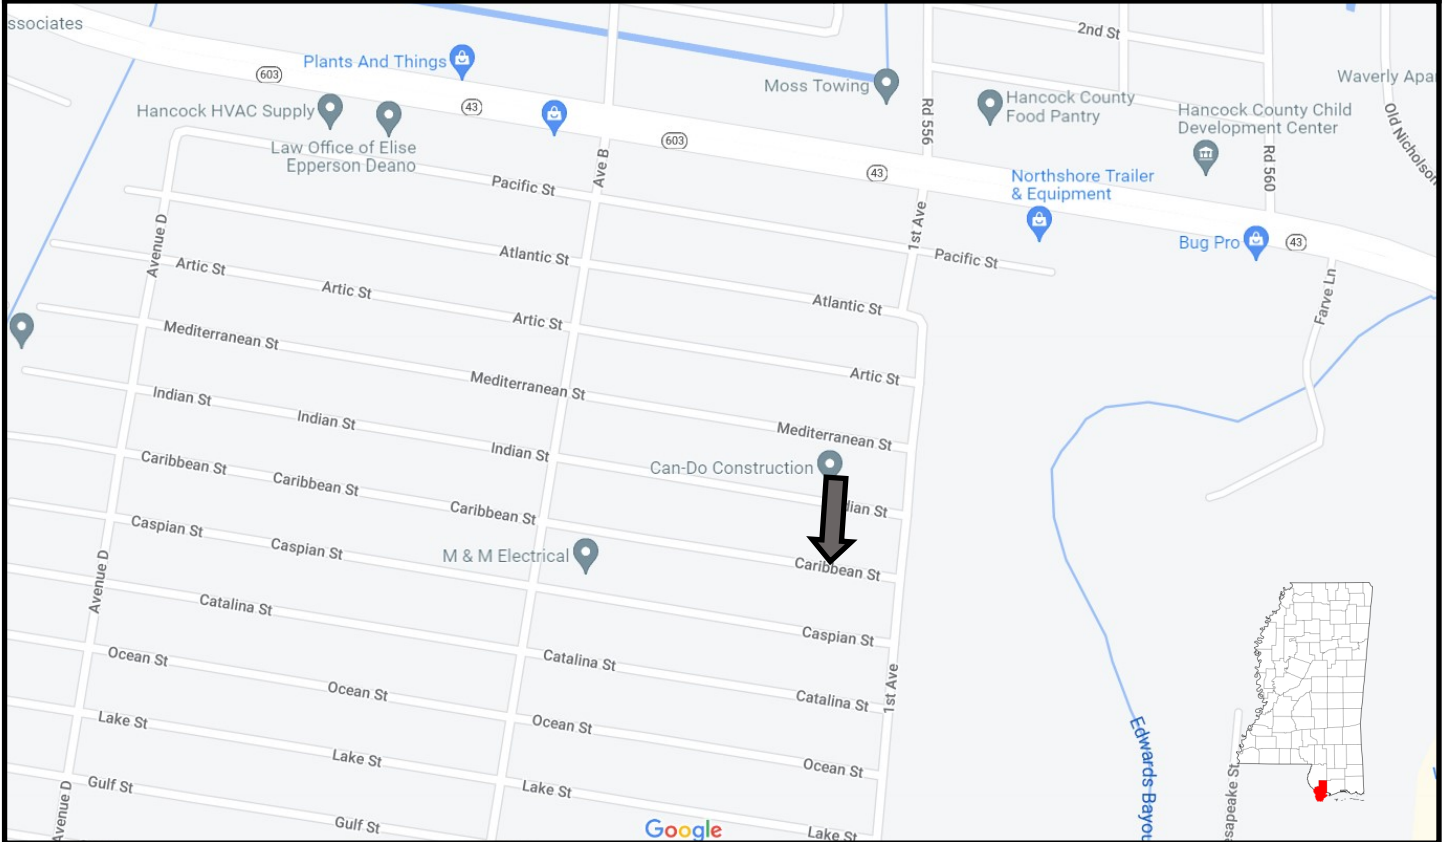

Directions from US-90E and N Beach Blvd in Bay St Louis, MS: Travel west on US90, in 2.4 miles, take a slight right onto Longfellow Drive. In 1.3 miles, turn right onto MS-43N. In .5 miles, turn left onto 1st Ave. In .1 miles, turn left to stay on 1st Avenue. In .2 miles, turn right onto Caribbean Street, and in 138 feet, the property will be on the left. Address: 4013 Carribean Street Bay St. Louis, MS 39520

# Directional Map

Directions from US-90E and N Beach Blvd in Bay St Louis, MS: Travel west on US90, in 2.4 miles, take a slight right onto Longfellow Drive. In 1.3 miles, turn right onto MS-43N. In .5 miles, turn left onto 1st Ave. In .1 miles, turn left to stay on 1st Avenue. In .2 miles, turn right onto Caribbean Street, and in 138 feet, the property will be on the left. Address: 4013 Carribbean Street Bay St. Louis, MS 39520