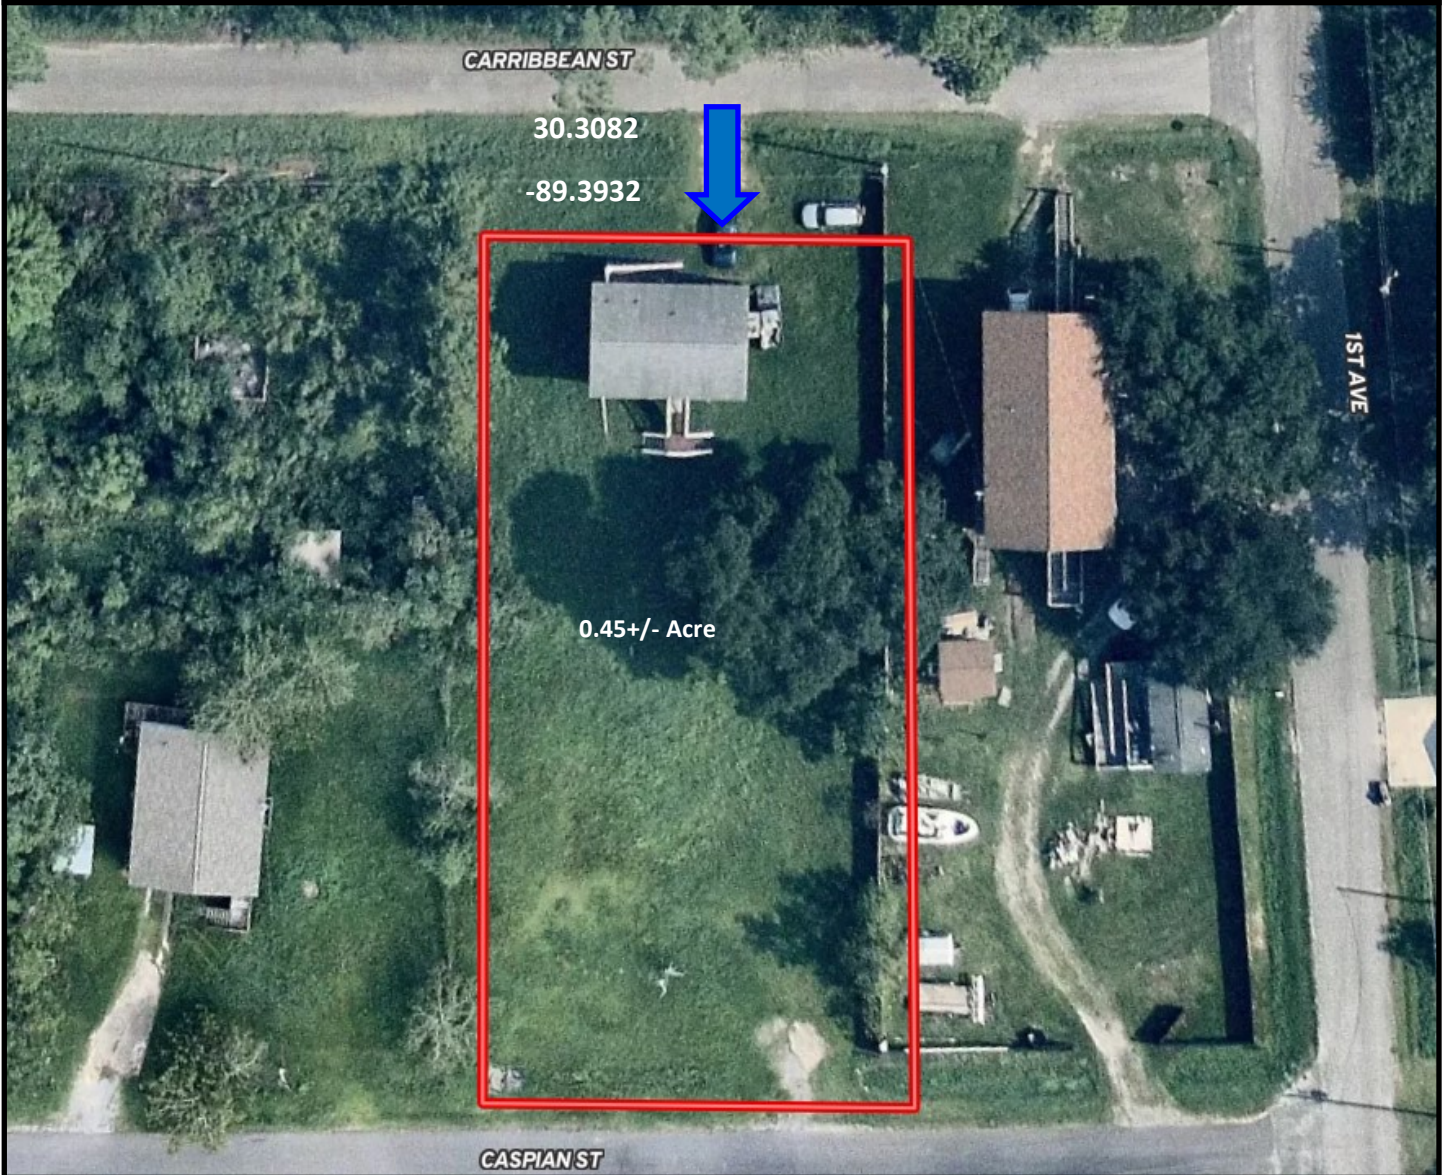

Aerial Map

[Click for Interactive Map](#)