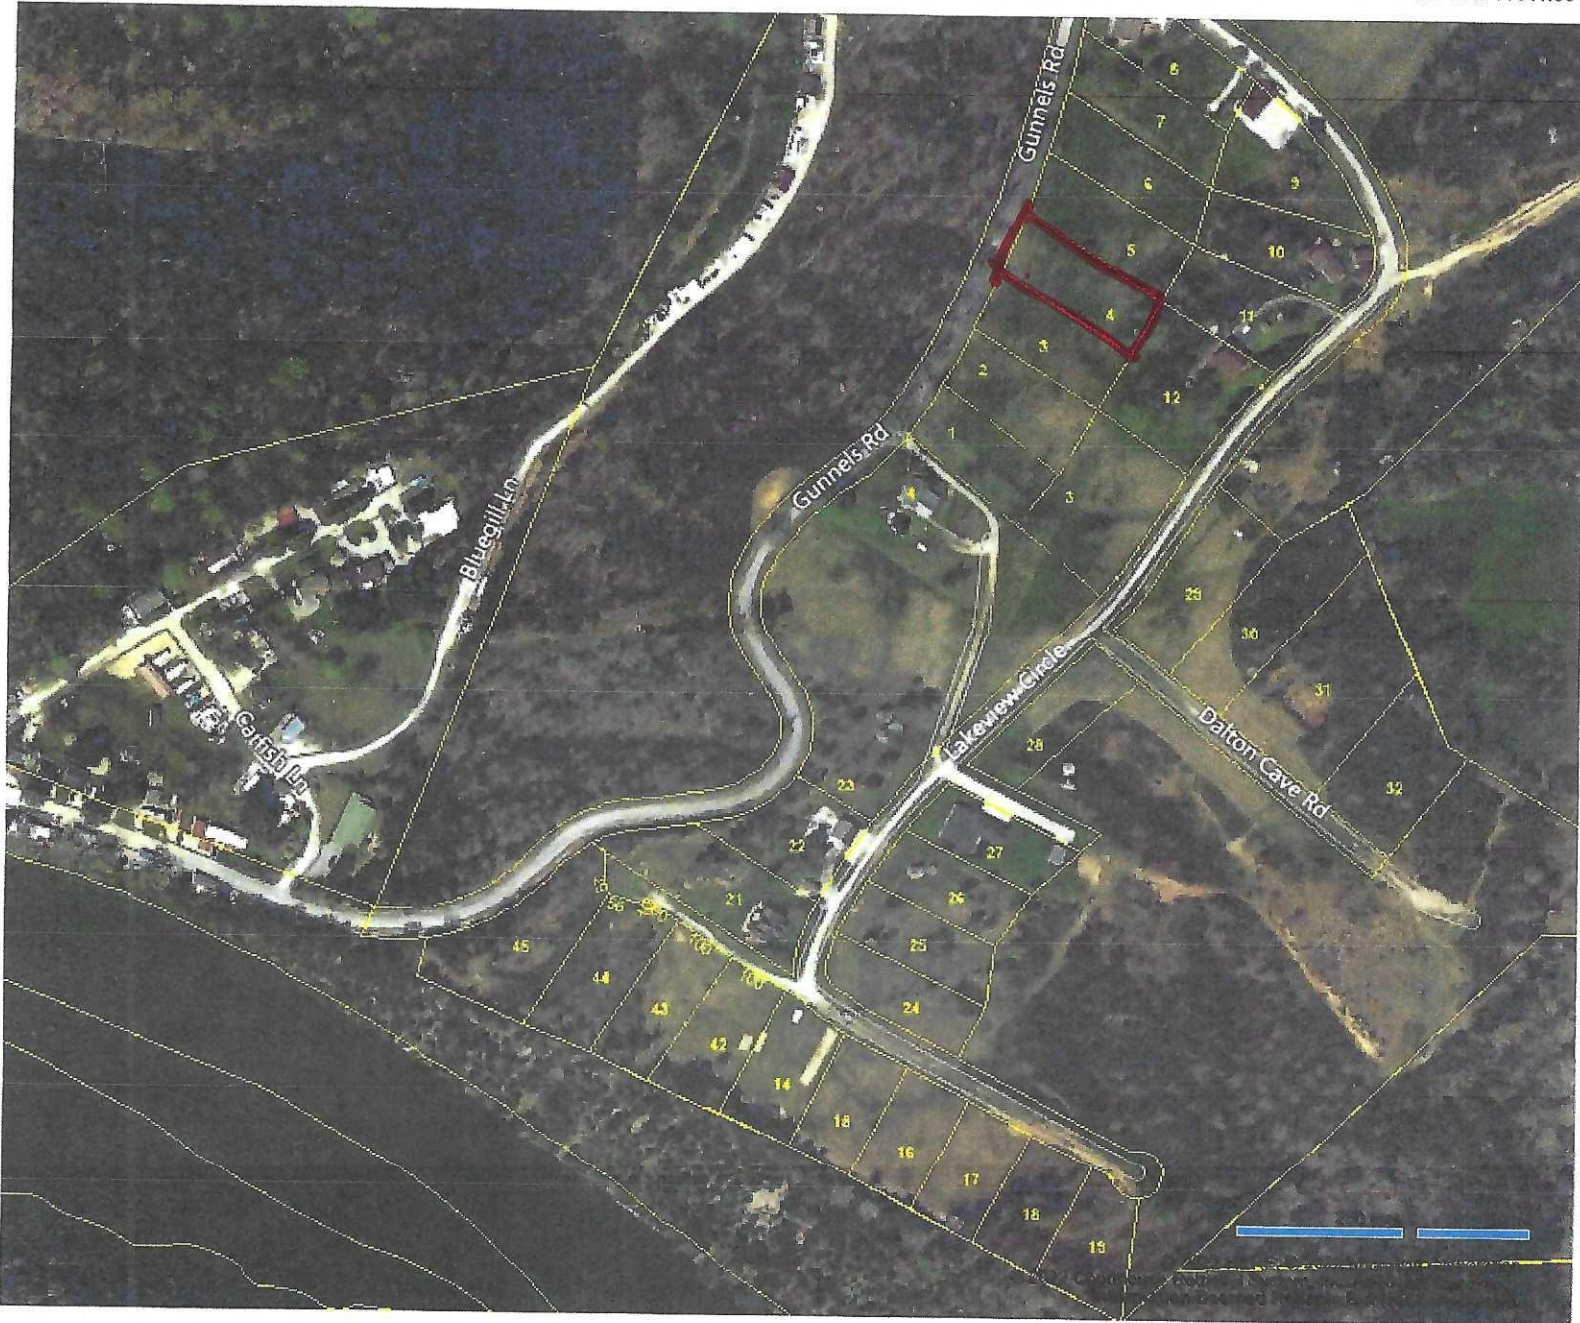

Debra Dodd
No. 1 Quality Realty
931-397-1660
debradodd@no1qualityrealty.com

MLS Tax Suite™

Powered by CRS Data

Map for Parcel Address: Gunnels Rd TN Parcel ID: 004P A 011.00

Debra Dodd
No. 1 Quality Realty
931-397-1660
debradodd@no1qualityrealty.com

Map for Parcel Address: Gunnels Rd TN Parcel ID: 004P A 011.00

© 2022 Courthouse Retrieval System, Inc. All Rights Reserved.
Information Deemed Reliable But Not Guaranteed.

Debra Dodd
No. 1 Quality Realty
931-397-1660
debradodd@no1qualityrealty.com

MLS Tax Suite™

Powered by CRS Data

Map for Parcel Address: Gunnels Rd TN Parcel ID: 004P A 011.00