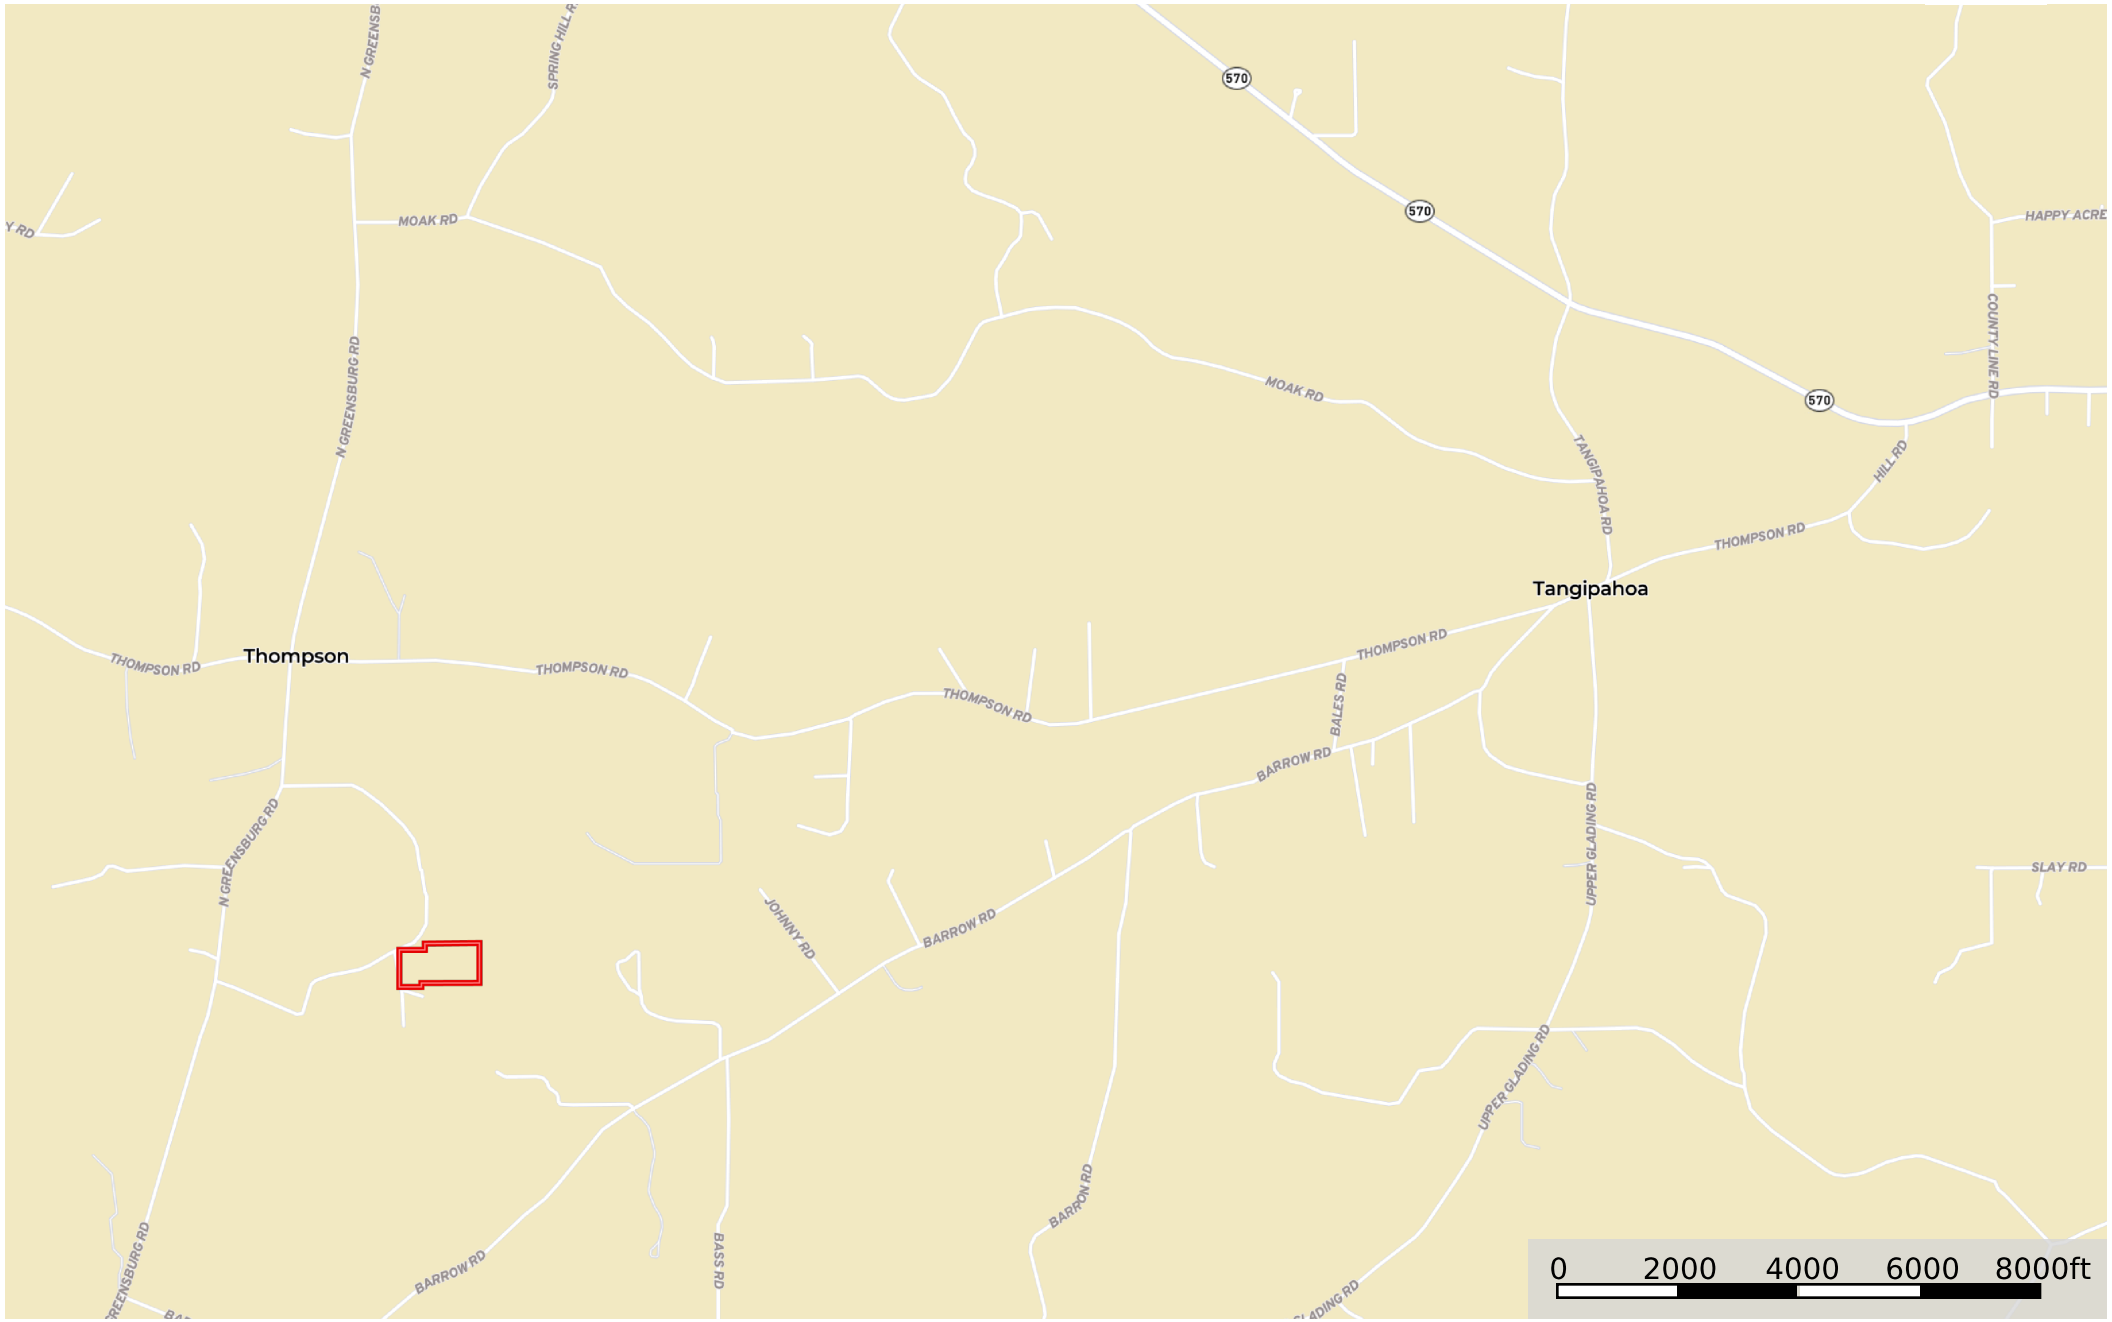

5112 Mays Lane

Amite County, Mississippi, 19 AC +/-

 Boundary

5112 Mays Lane
Amite County, Mississippi, 19 AC +/-

Google

Imagery ©2022 CNES / Airbus, Maxar Technologies, U.S. Geological Survey, USDA/FPAC/GEO

 Boundary

 The information contained herein was obtained from sources deemed to be reliable. MapRight Services makes no warranties or guarantees as to the completeness or accuracy thereof.