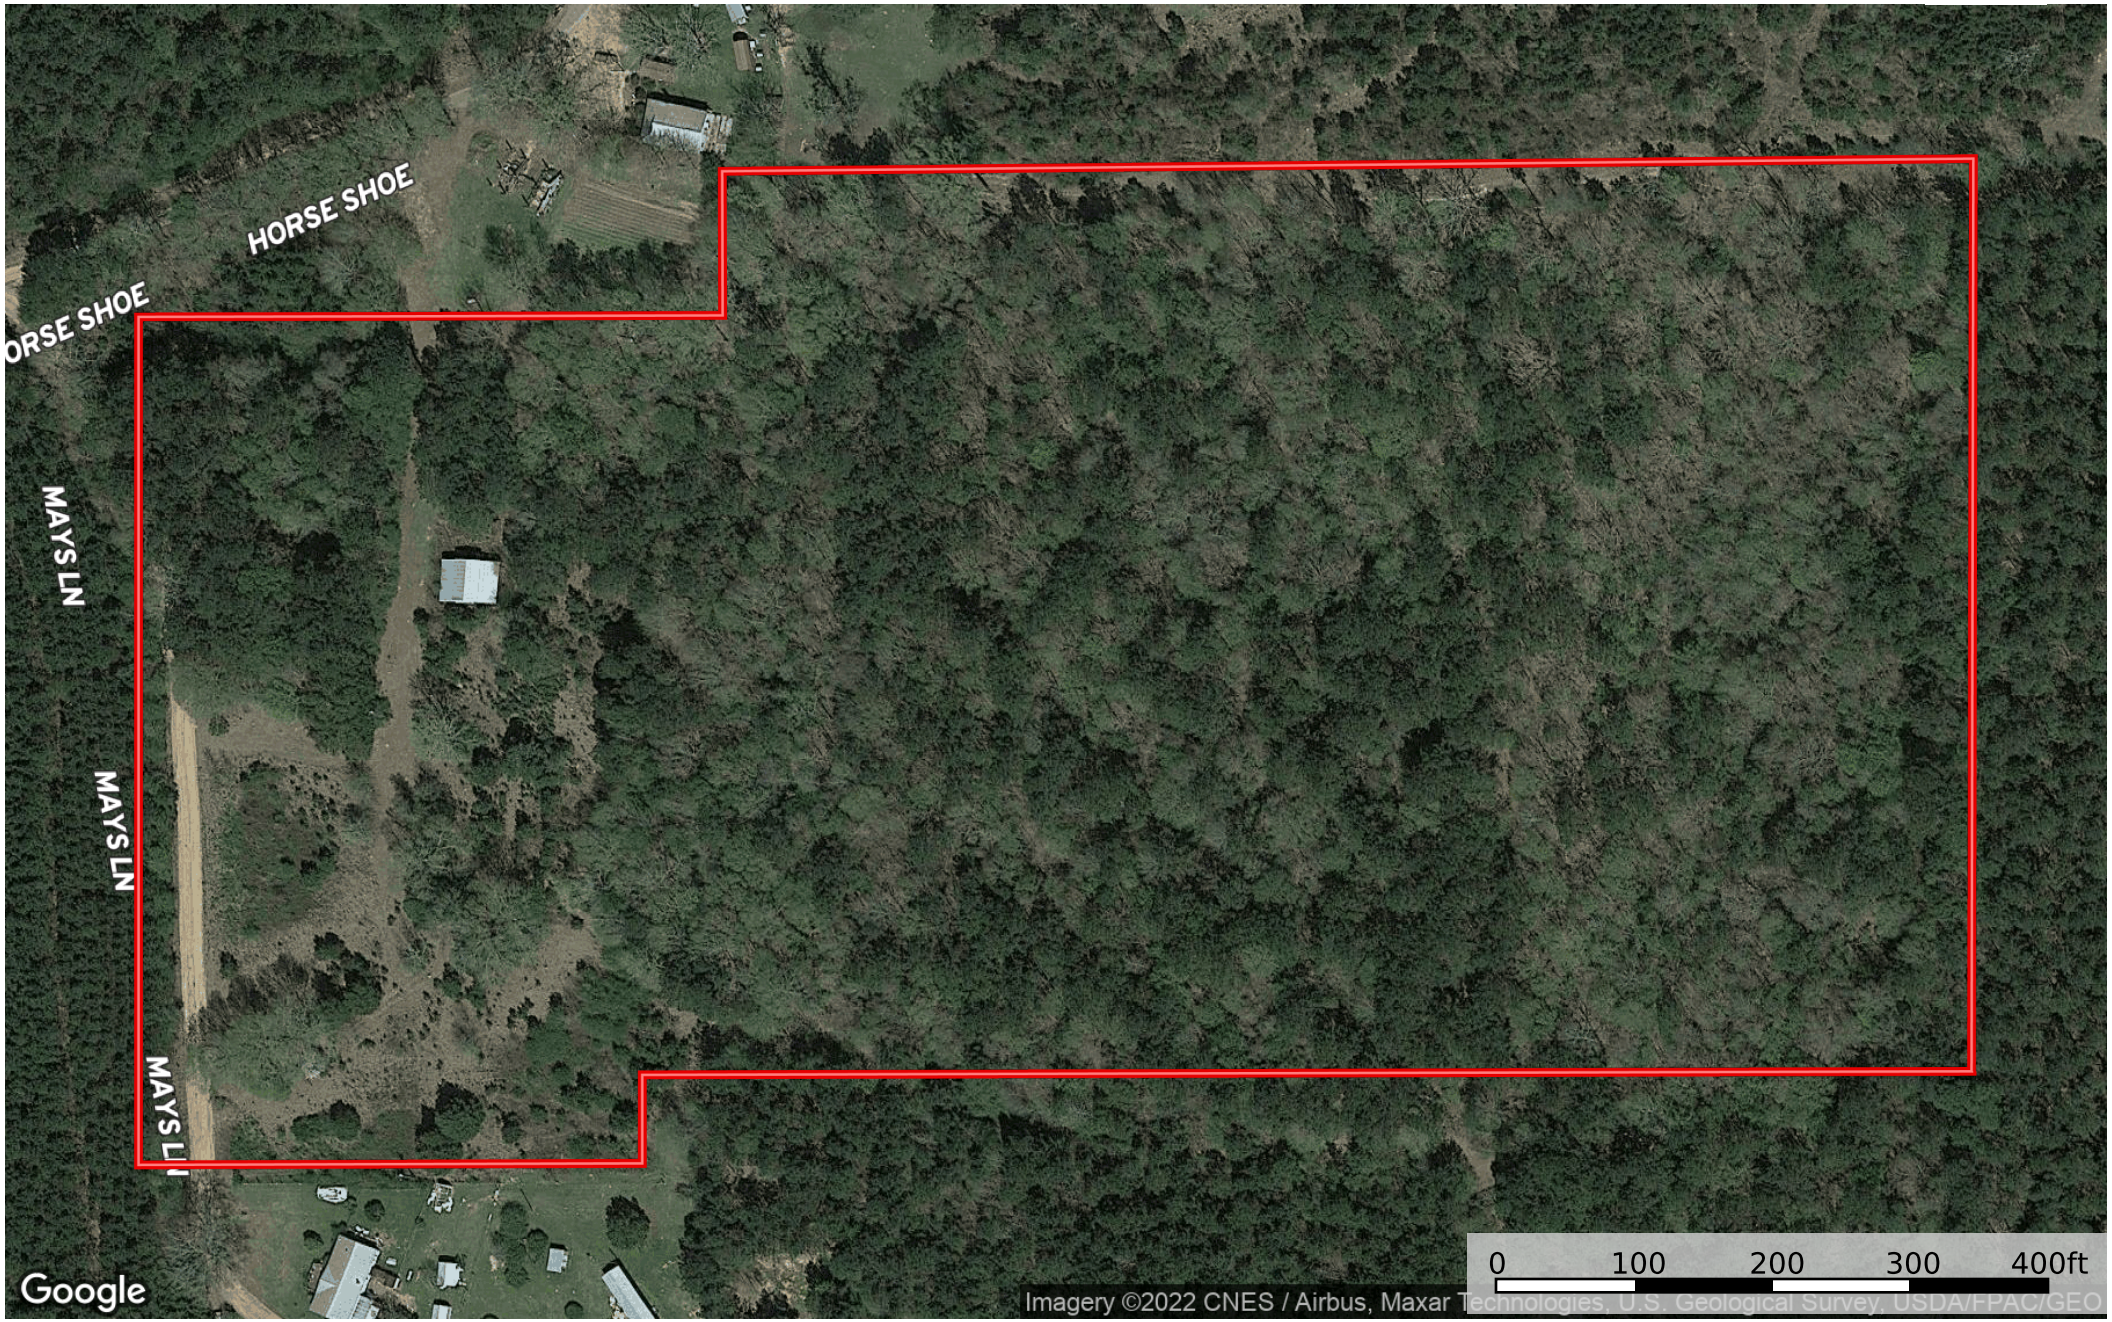

5112 Mays Lane

Amite County, Mississippi, 19 AC +/-

 Boundary

5112 Mays Lane
Amite County, Mississippi, 19 AC +/-

Google

Imagery ©2022 CNES / Airbus, Maxar Technologies, U.S. Geological Survey, USDA/FPAC/GEO

 Boundary

 The information contained herein was obtained from sources deemed to be reliable. MapRight Services makes no warranties or guarantees as to the completeness or accuracy thereof.