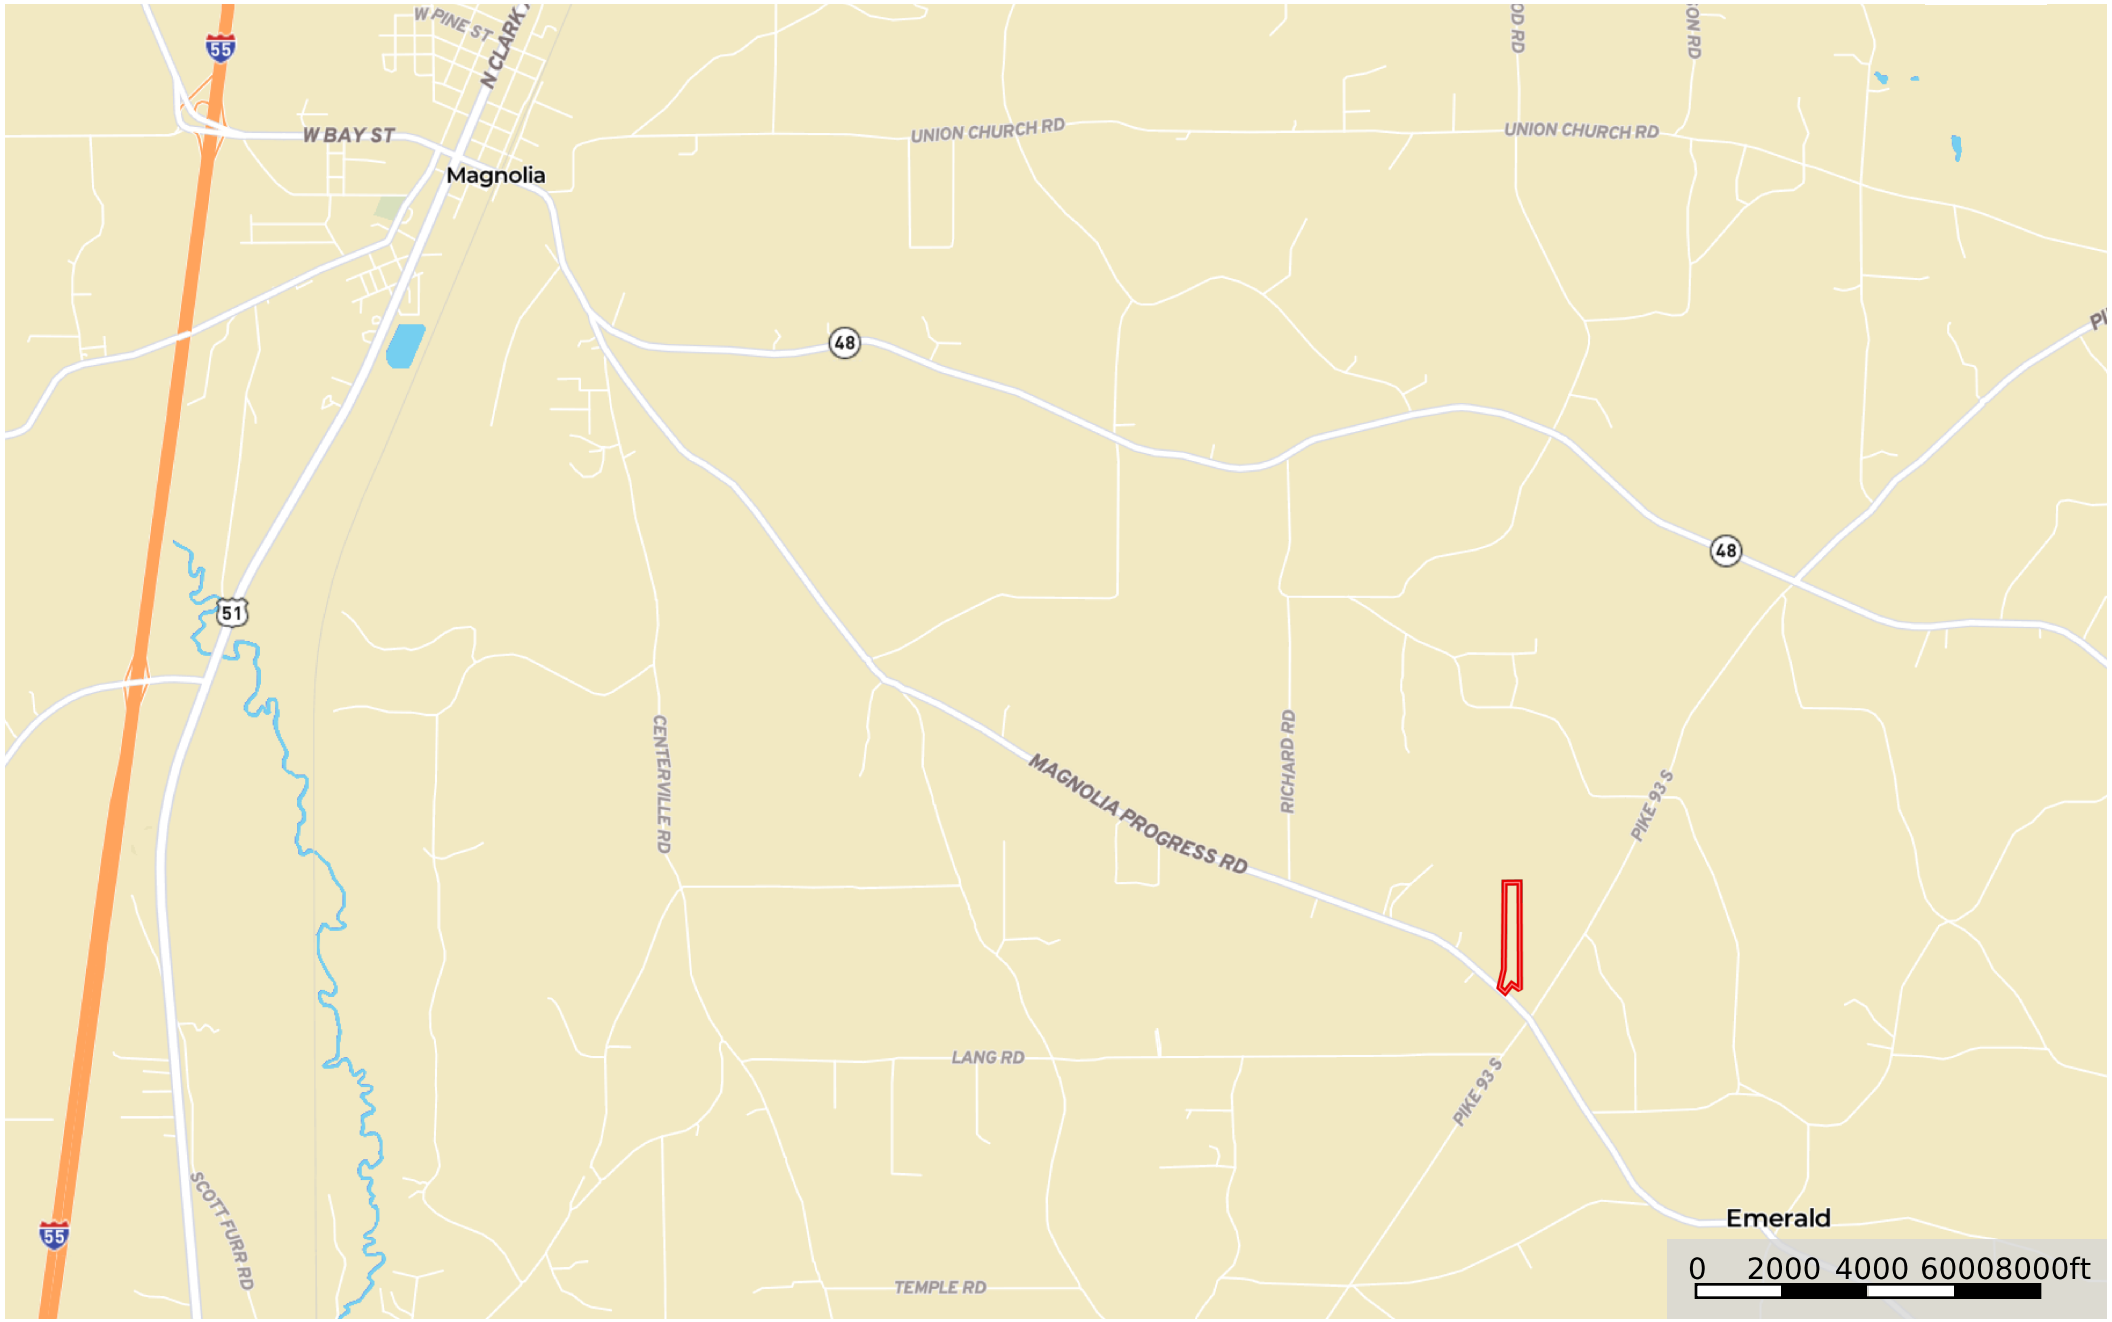

5090 Magnolia Progress Road / Magnolia

Mississippi, 20.19 AC +/-

 Boundary

5090 Magnolia Progress Road / Magnolia
Mississippi, 20.19 AC +/-

 Boundary