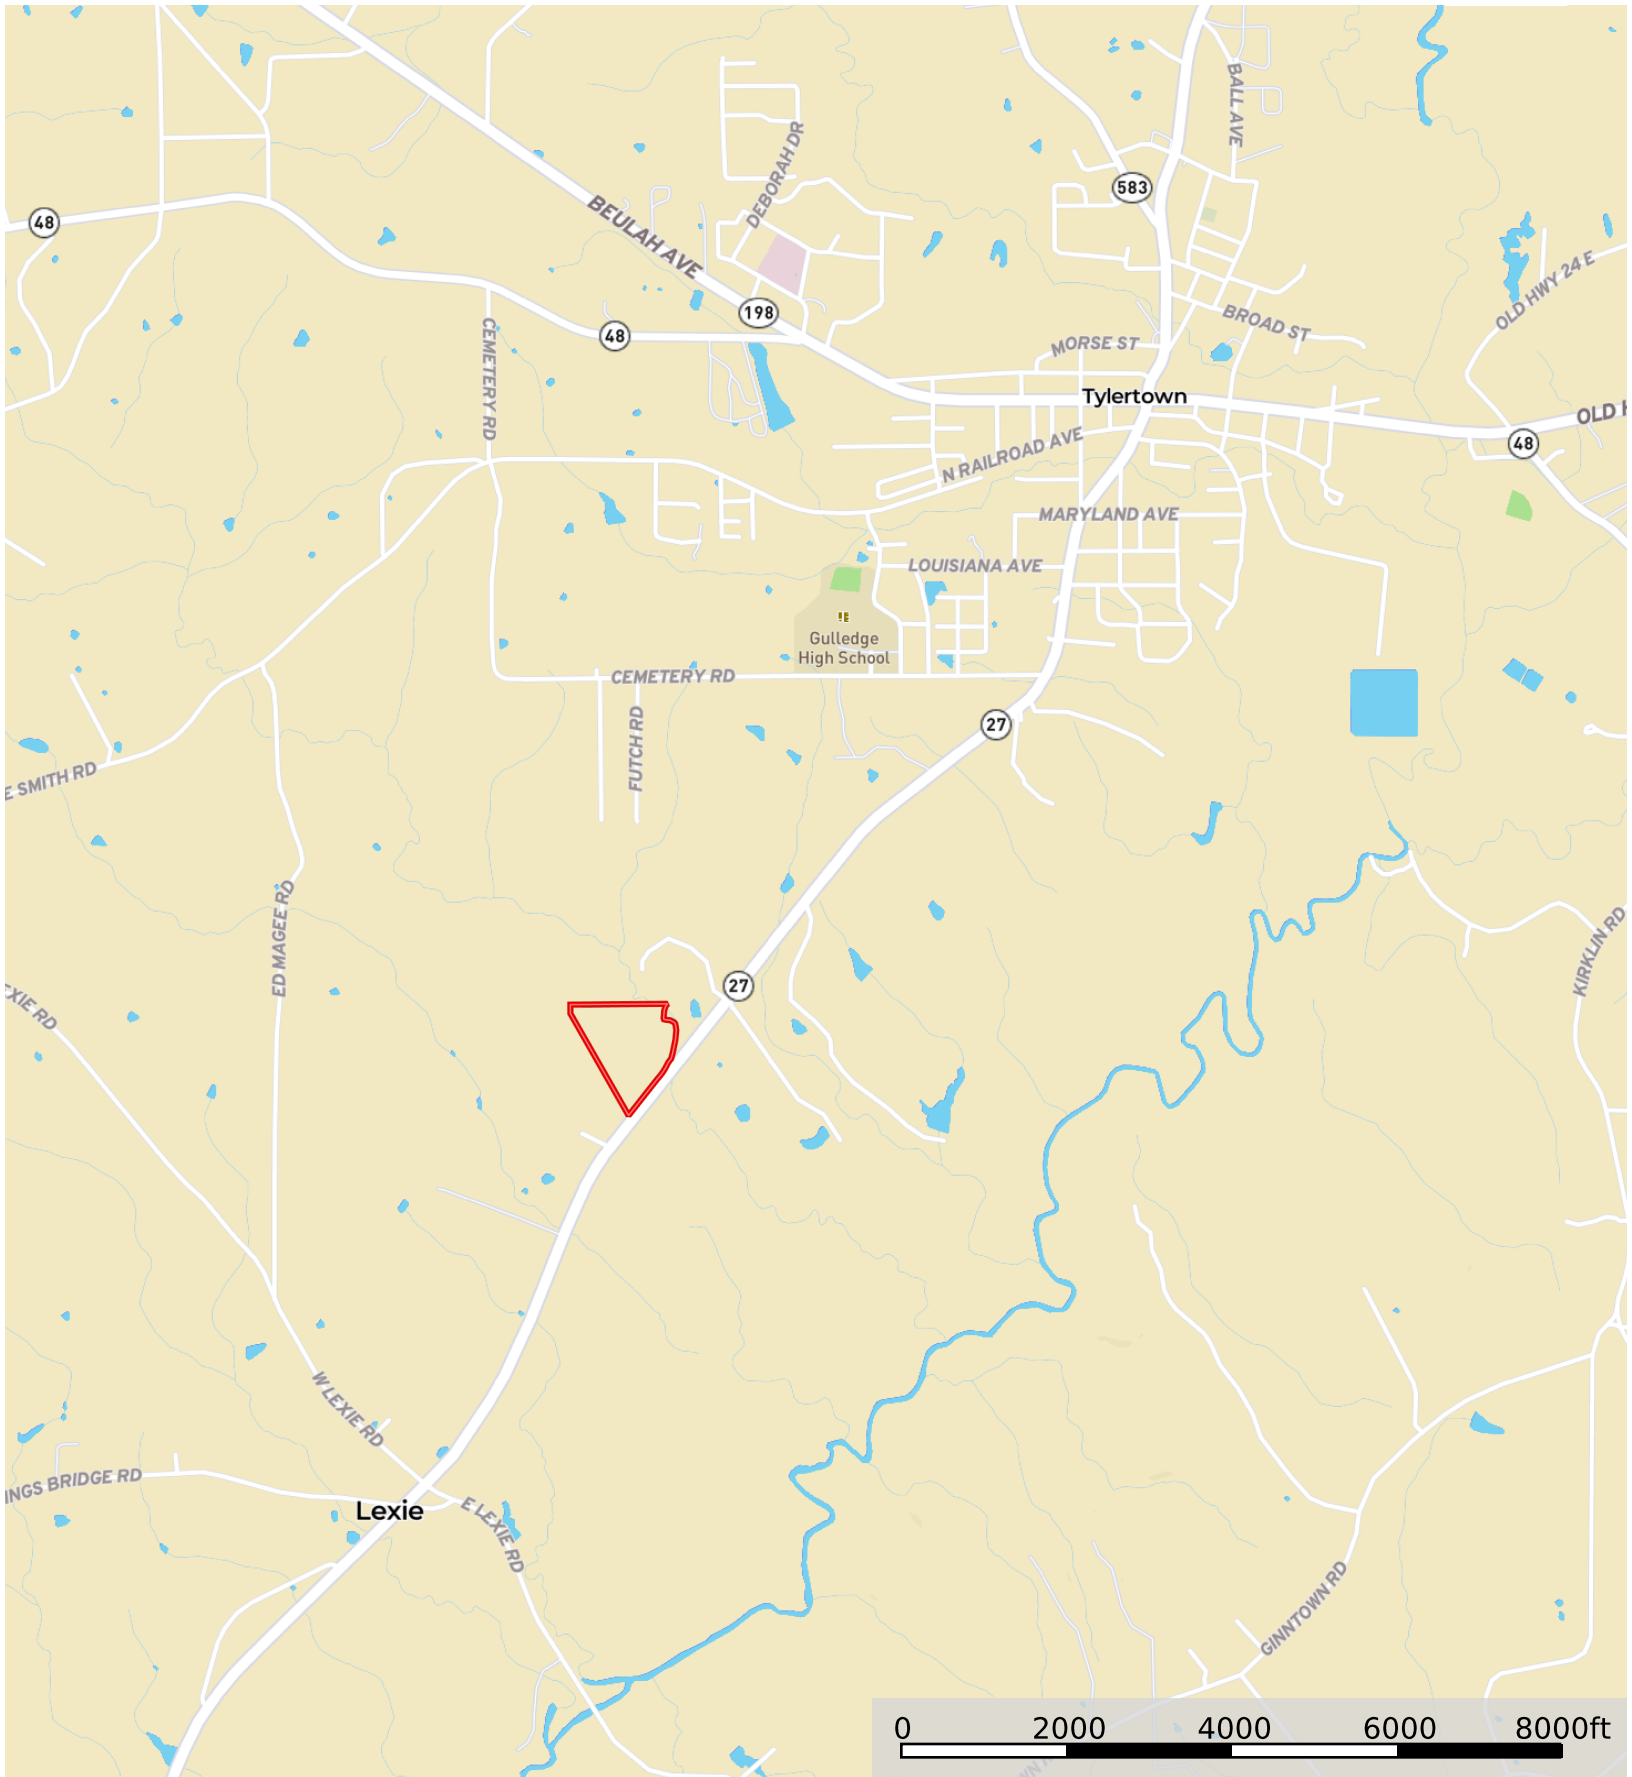

**209 Hwy 27 S**  
Walthall County, Mississippi, 21.5 AC +/-

 Boundary

209 Hwy 27 S  
Walthall County, Mississippi, 21.5 AC +/-

 Boundary