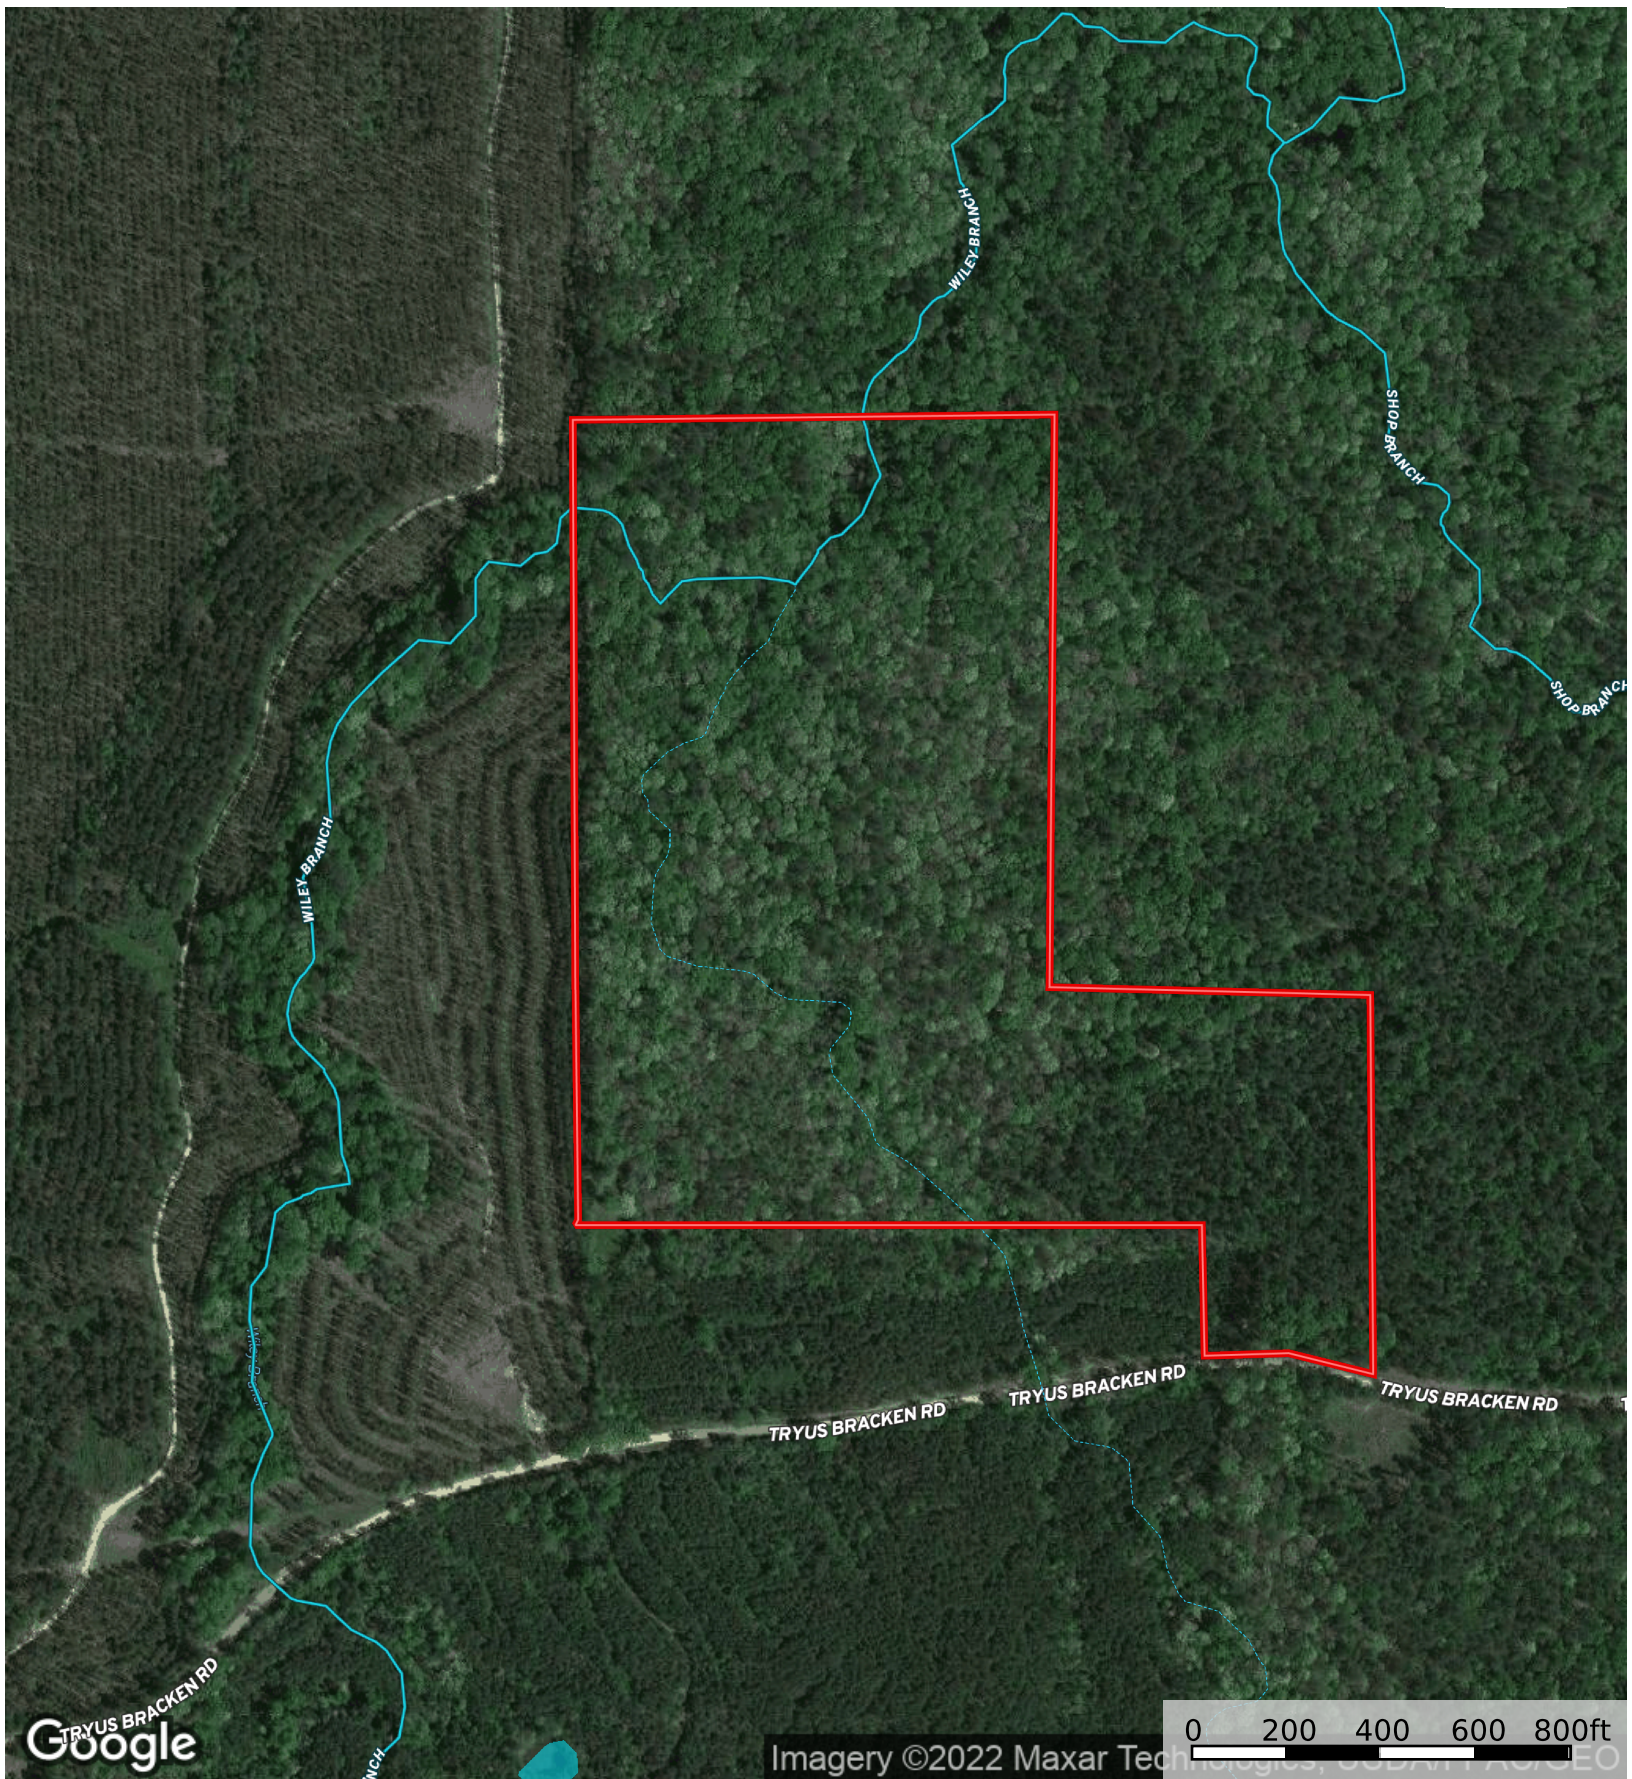

# 50 Acres Tyrus Bracken Road

Mississippi, AC +/-

 Boundary

The information contained herein was obtained from sources deemed to be reliable. MapRight Services makes no warranties or guarantees as to the completeness or accuracy thereof.

# 50 Acres Tyrus Bracken Road

Mississippi, AC +/-

-  Boundary
-  Stream, Intermittent
-  River/Creek
-  Water Body

Imagery ©2022 Maxar Technologies, GeoEye, AeroGRID, IGN, SDA, CNES, Airbus