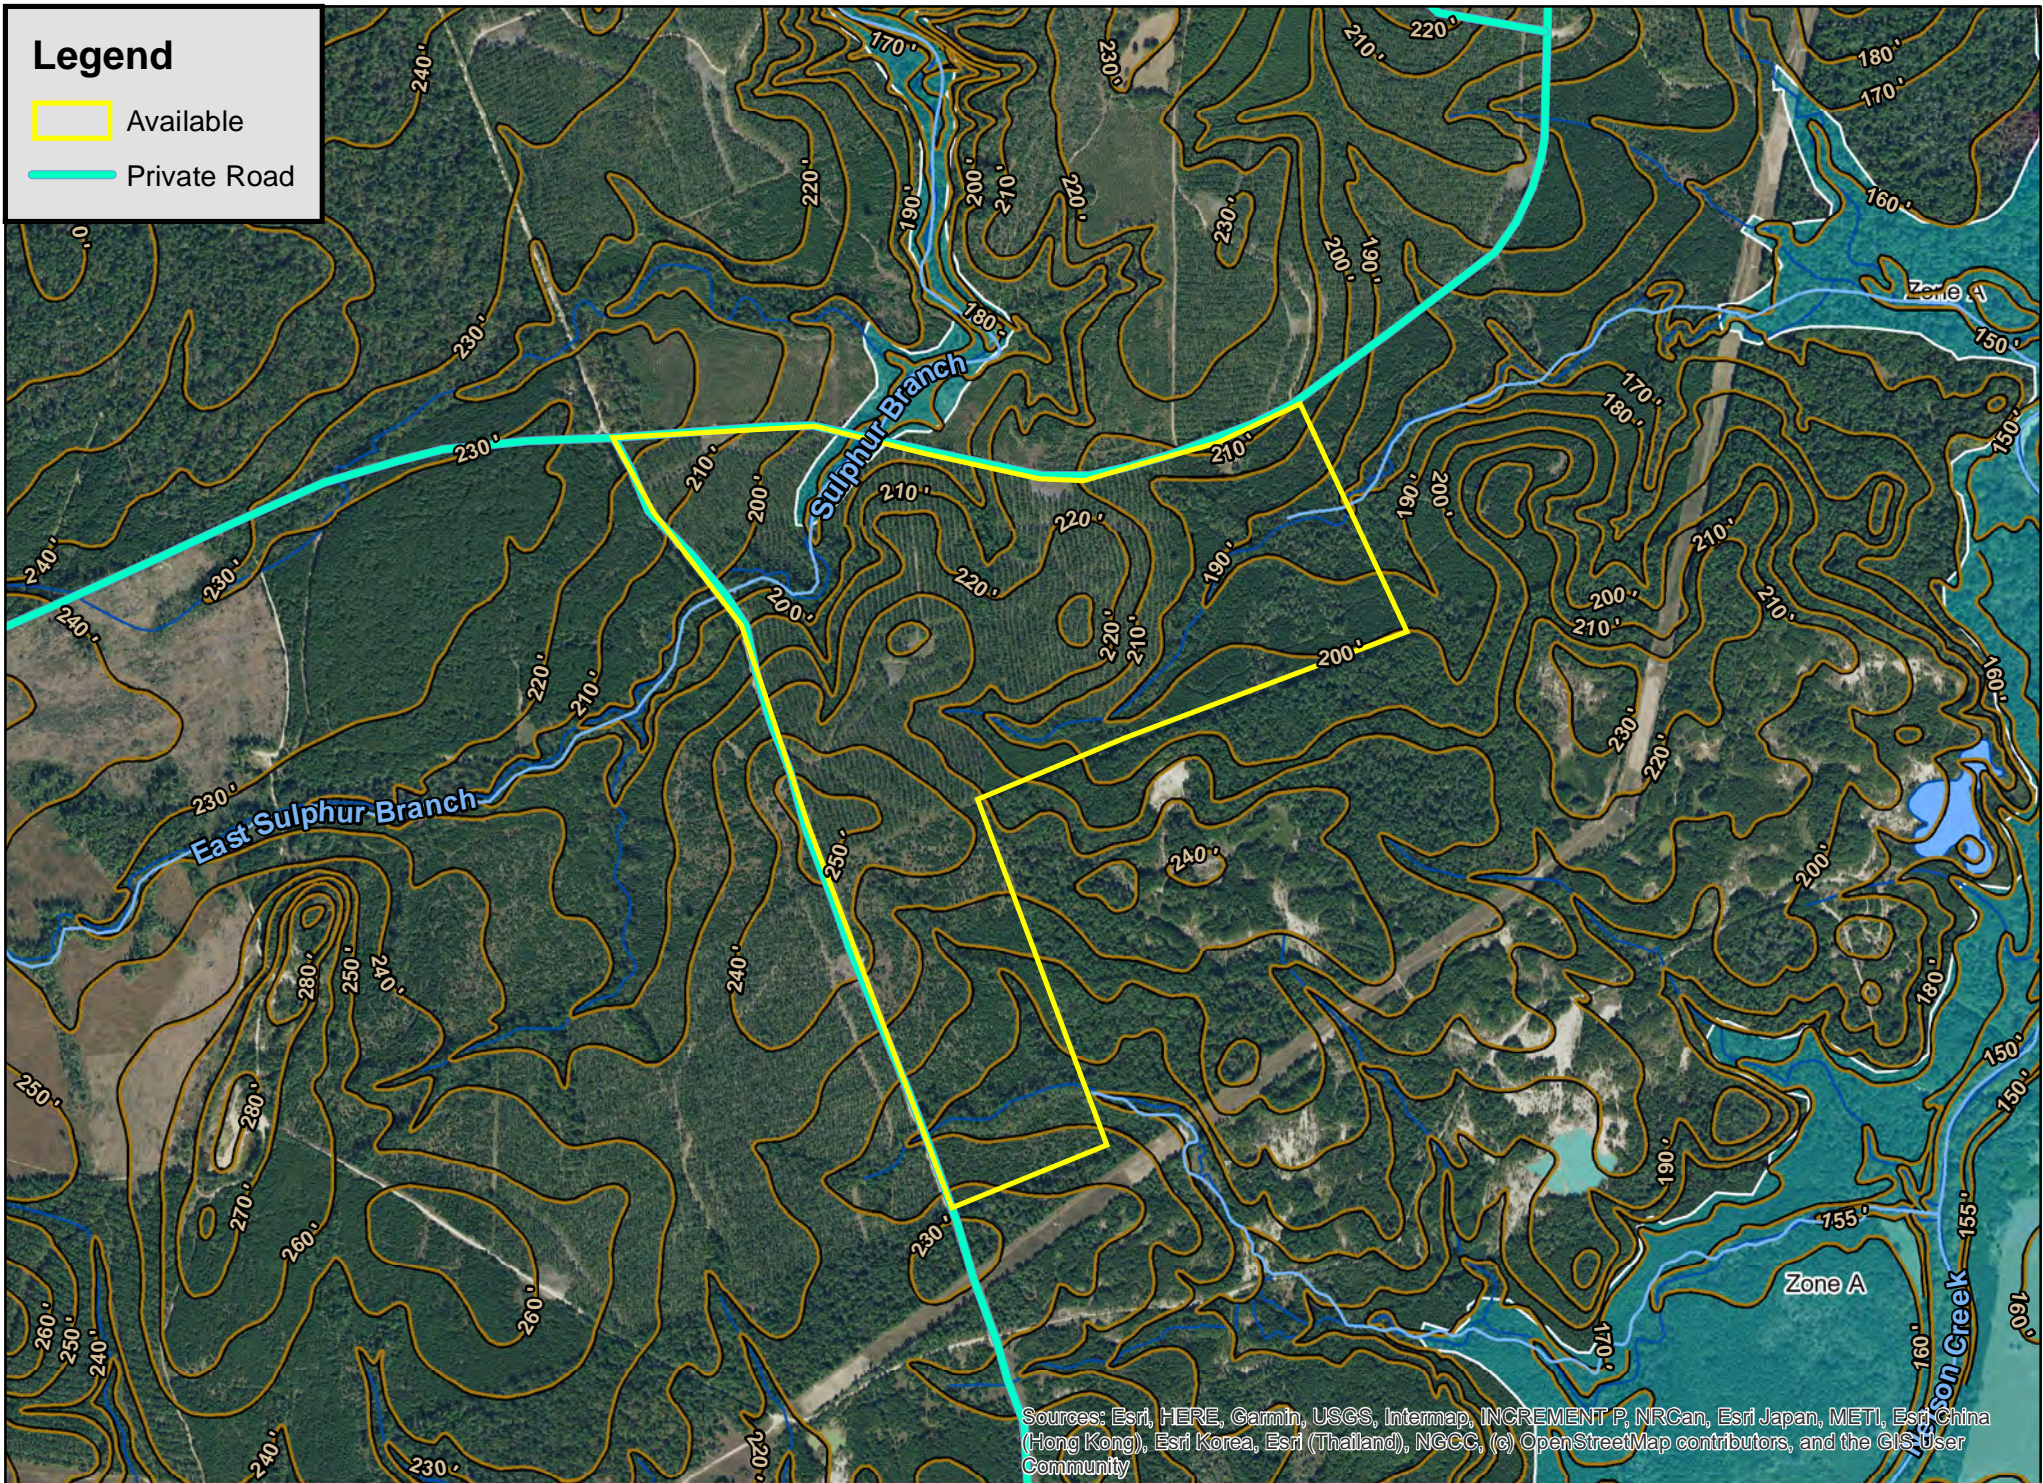

Legend

- Available
- Private Road

Sources: Esri, HERE, Garmin, USGS, Intermap, INCREMENT P, NRCan, Esri Japan, METI, Esri China (Hong Kong), Esri Korea, Esri (Thailand), NGCC, (c) OpenStreetMap contributors, and the GIS User Community

240 Acres | Off Lost Indian Camp Rd | Walker Co., TX

For illustration purposes only.