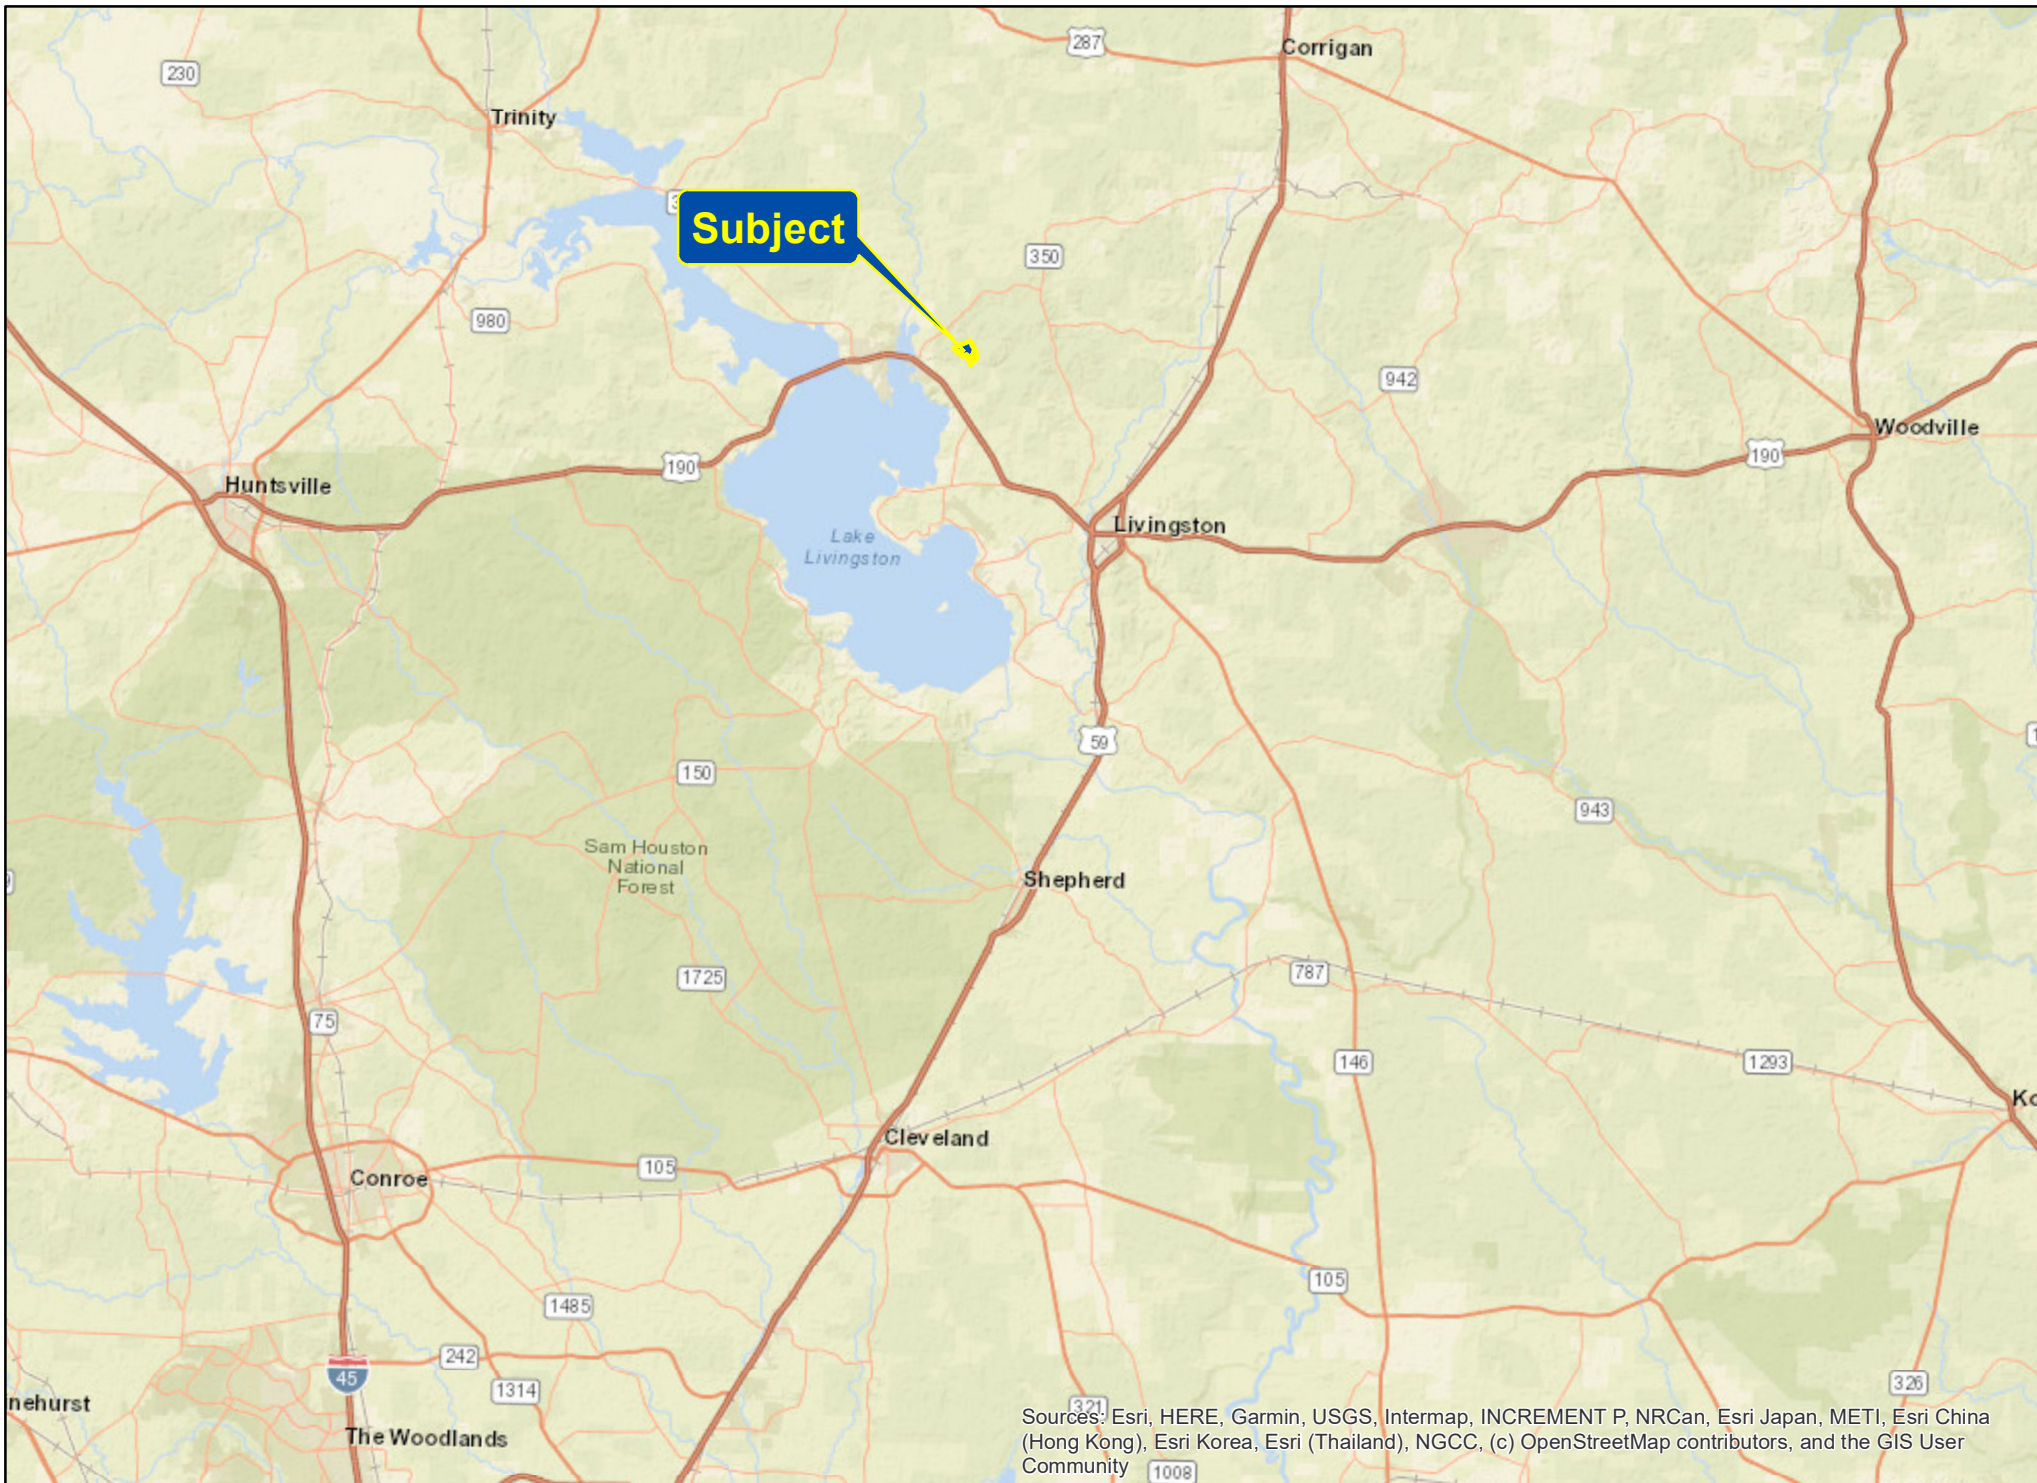

250 Acres | FM3152 | Polk Co., TX

For illustration purposes only. (311008-10)