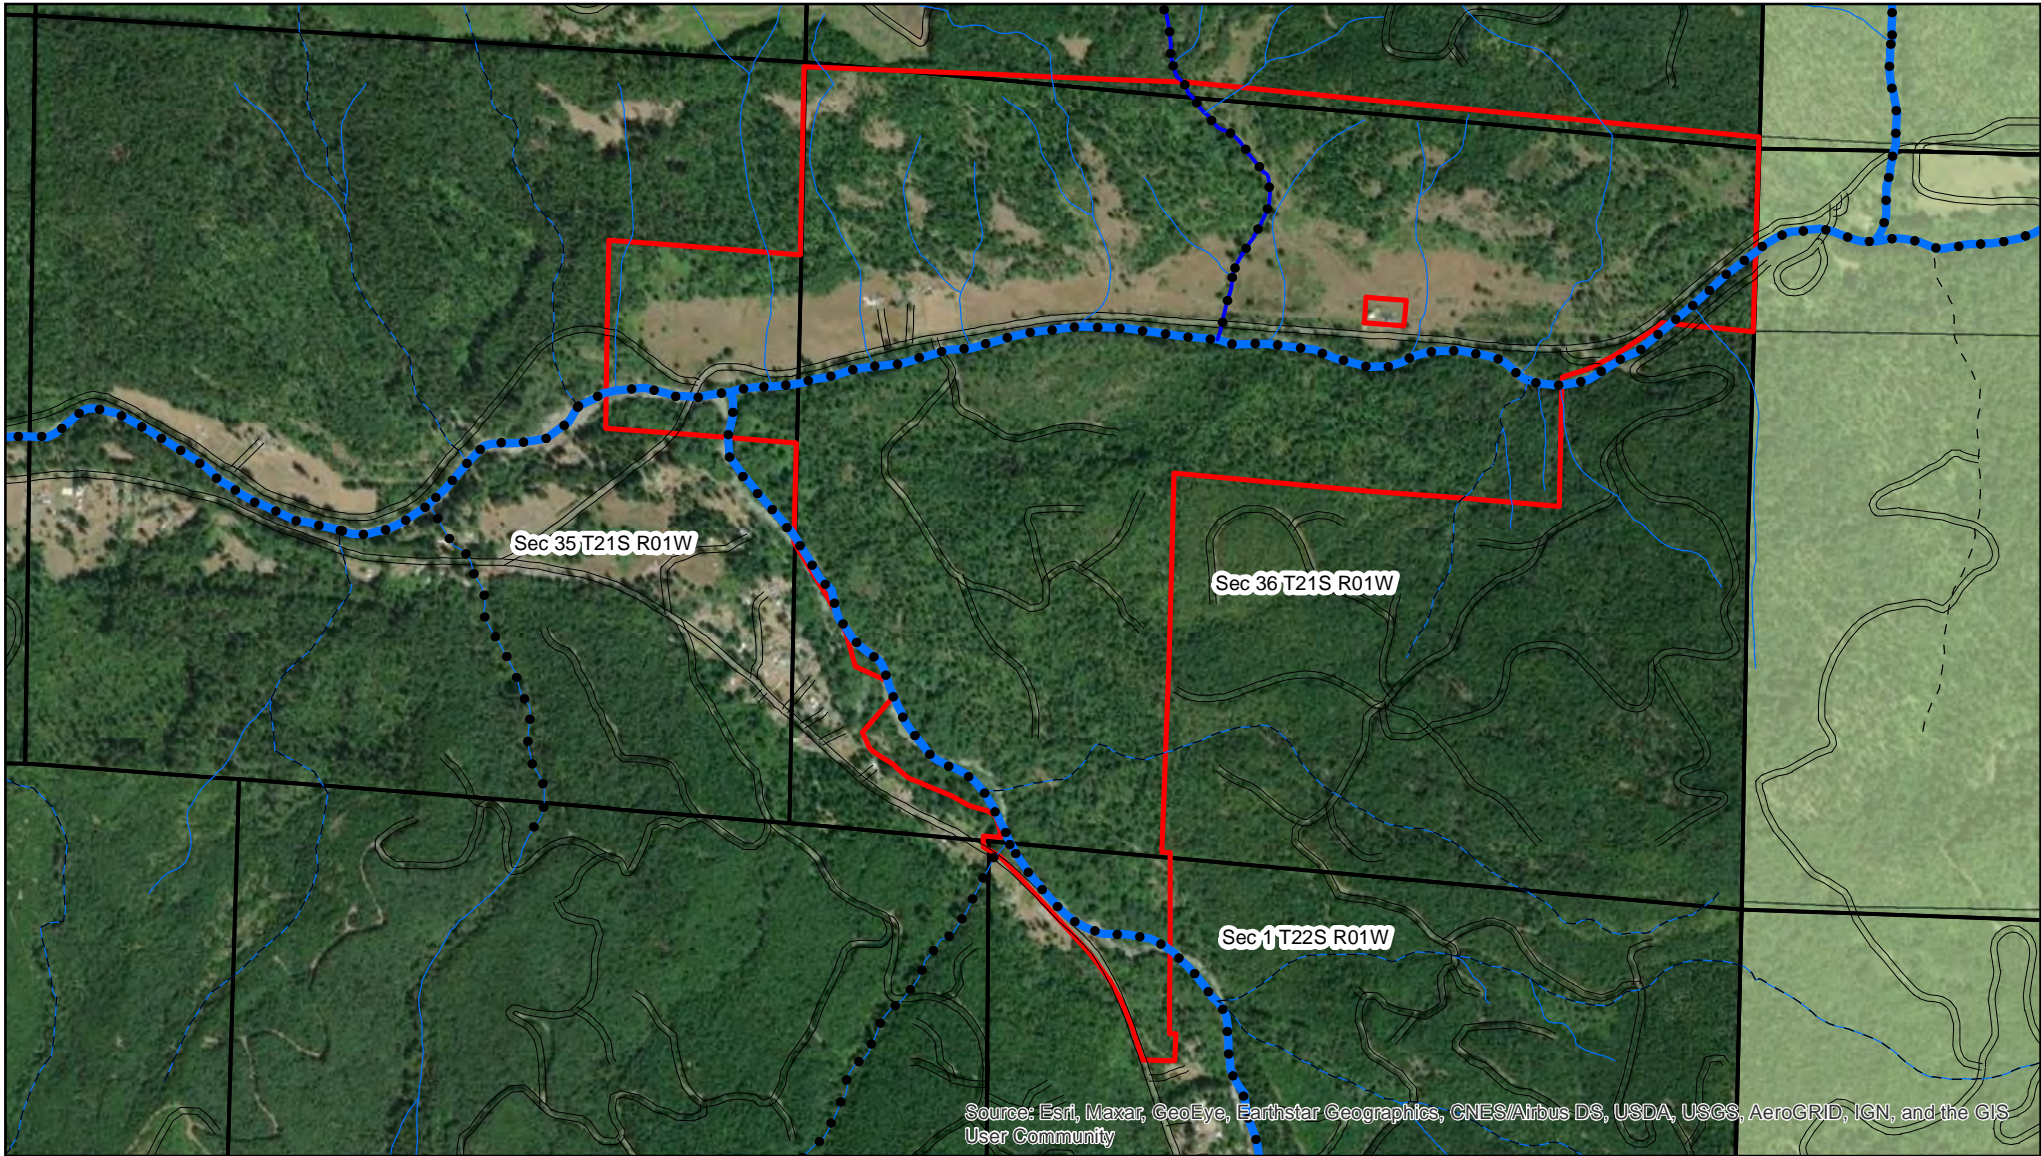

PITCHER VALLEY RANCH
Dorena, Oregon
Lane County
554 Acres

1 inch = 1,320 feet

- | | | |
|------------------------|---------------|-------------|
| Pitcher Ranch Boundary | Fish Presence | Stream Size |
| Section Lines | Fish | Large |
| National Forest | Unknown | Medium |
| | | Small |

PITCHER VALLEY RANCH
Dorena, Oregon
Lane County
554 Acres

N

 1 inch = 1,320 feet

- | | | |
|------------------------|---------------|-------------|
| Section Lines | Fish Presence | Stream Size |
| Pitcher Ranch Boundary | Fish | Large |
| Pitcher Ranch Tax Lots | Unknown | Medium |
| National Forest | | Small |

 Boundary