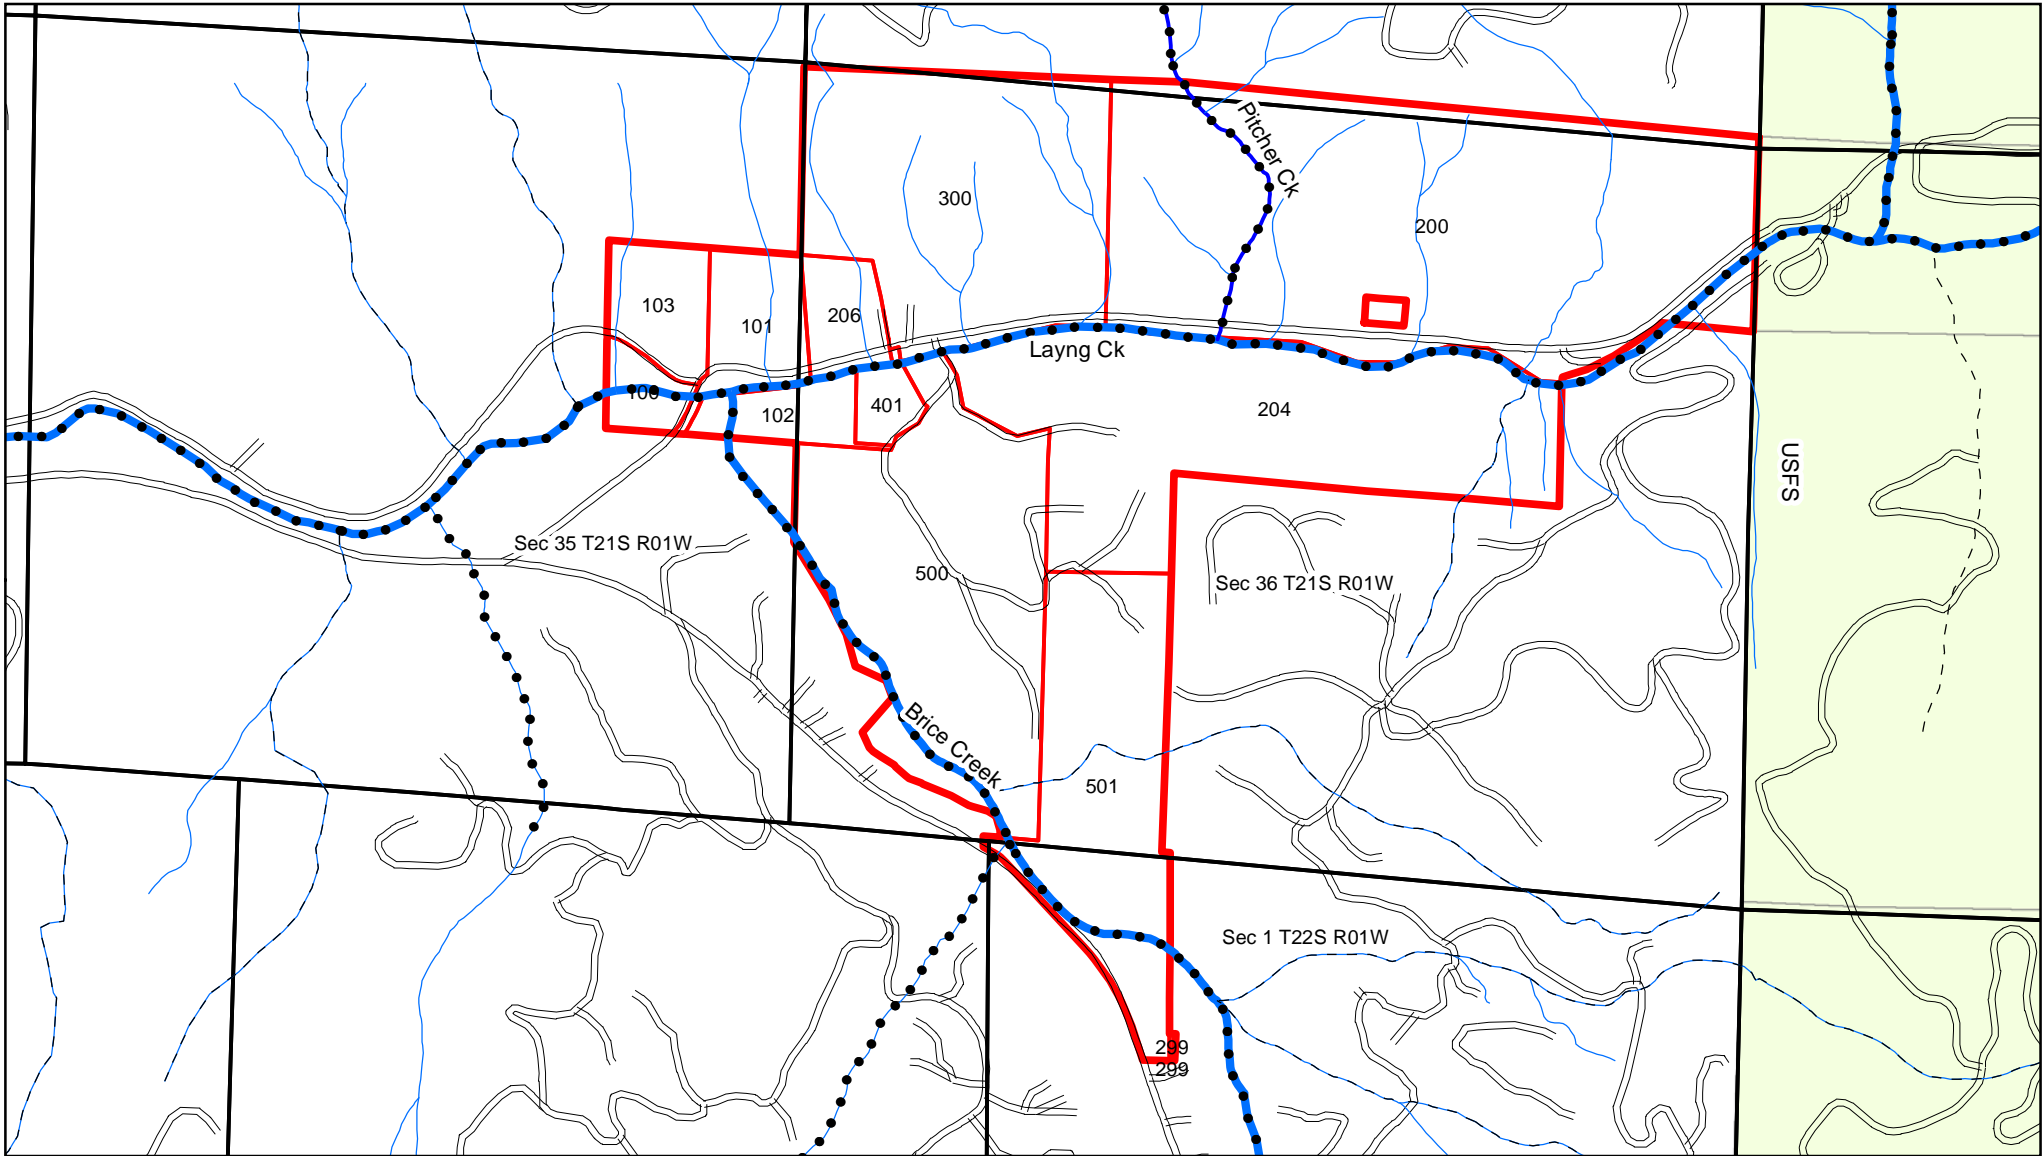

PITCHER VALLEY RANCH
Dorena, Oregon
Lane County
554 Acres

1 inch = 1,320 feet

- | | | |
|------------------------|---------------|-------------|
| Pitcher Ranch Boundary | Fish Presence | Stream Size |
| Section Lines | Fish | Large |
| National Forest | Unknown | Medium |
| | | Small |

PITCHER VALLEY RANCH
Dorena, Oregon
Lane County
554 Acres

N

 1 inch = 1,320 feet

- | | | |
|------------------------|---------------|-------------|
| Section Lines | Fish Presence | Stream Size |
| Pitcher Ranch Boundary | Fish | Large |
| Pitcher Ranch Tax Lots | Unknown | Medium |
| National Forest | | Small |

 Boundary