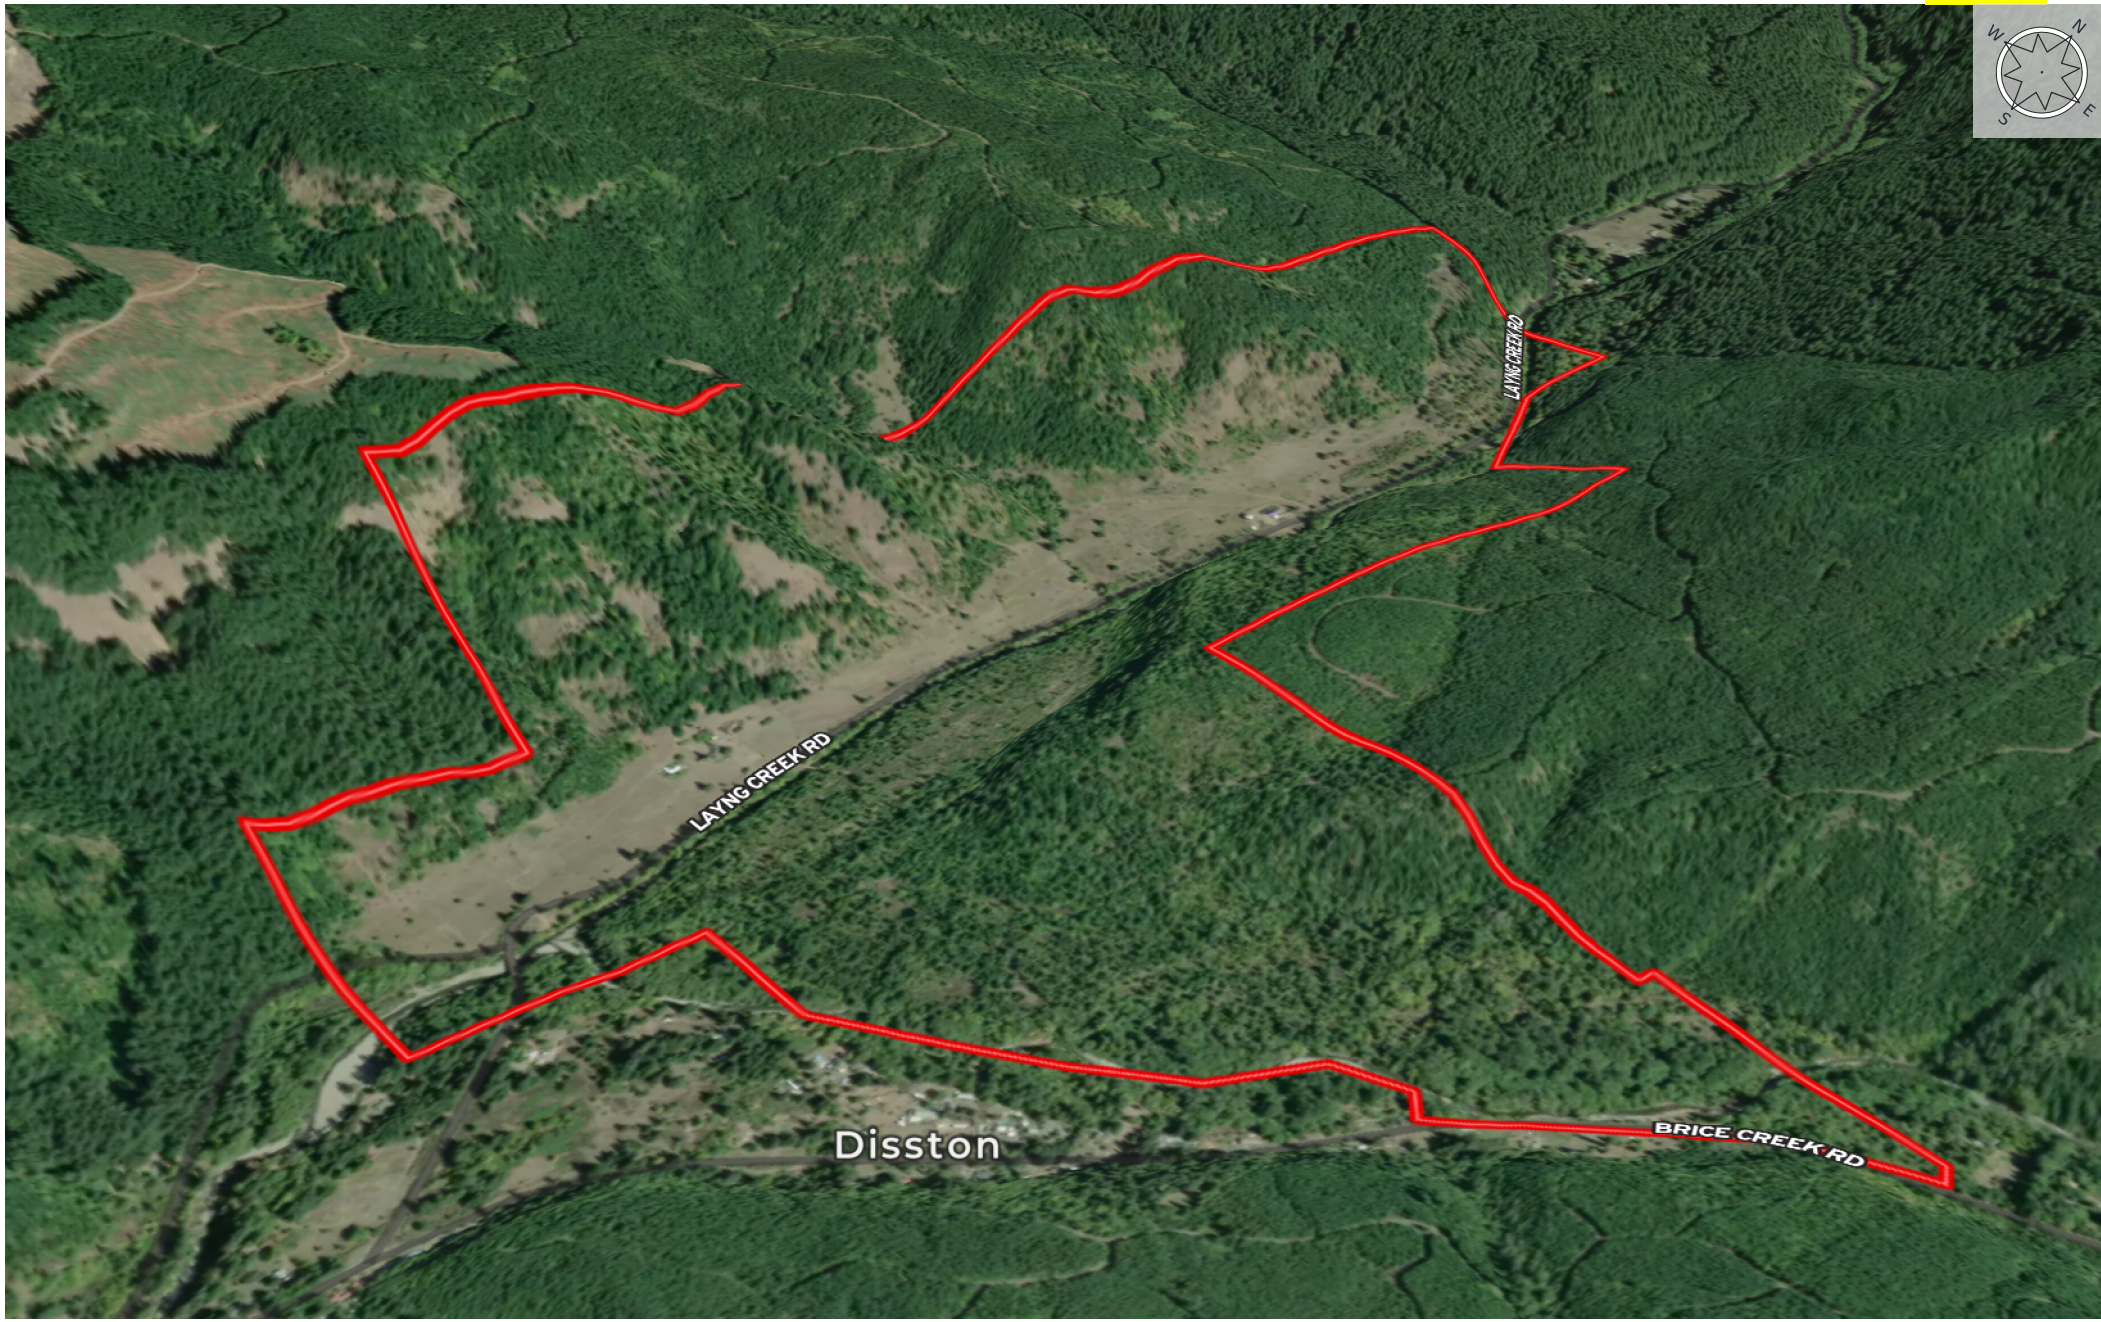

PITCHER VALLEY RANCH
Dorena, Oregon
Lane County
554 Acres

1 inch = 1,320 feet

- | | | |
|------------------------|---------------|-------------|
| Pitcher Ranch Boundary | Fish Presence | Stream Size |
| Section Lines | Fish | Large |
| National Forest | Unknown | Medium |
| | | Small |

PITCHER VALLEY RANCH
Dorena, Oregon
Lane County
554 Acres

N

 1 inch = 1,320 feet

- | | | |
|------------------------|---------------|-------------|
| Section Lines | Fish Presence | Stream Size |
| Pitcher Ranch Boundary | Fish | Large |
| Pitcher Ranch Tax Lots | Unknown | Medium |
| National Forest | | Small |

 Boundary