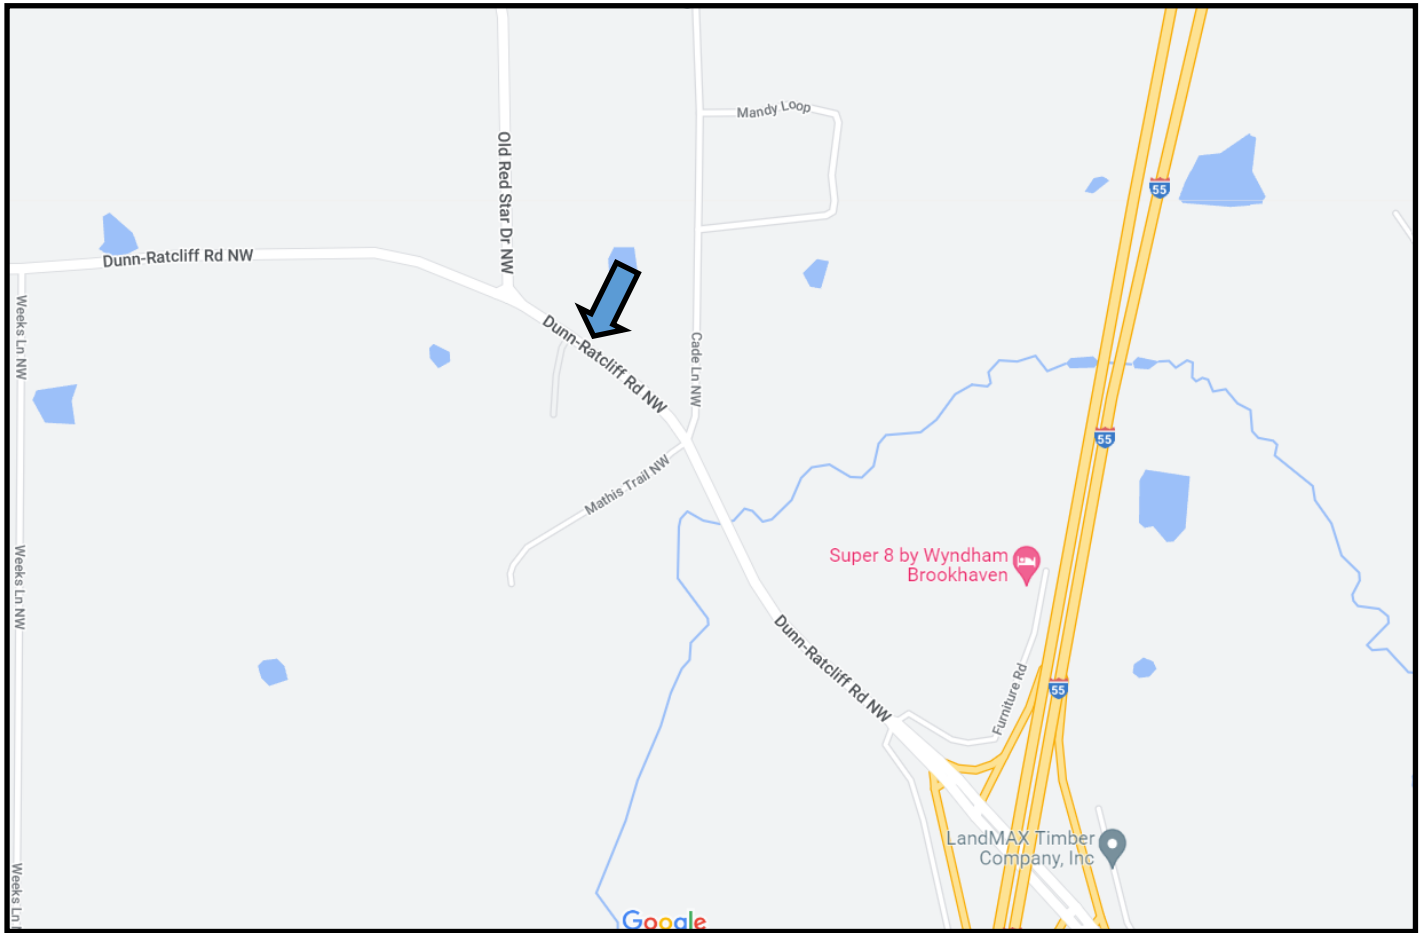

Well Maintained 2-Story Home on 1.52+/- Acres Lincoln County, MS

447 Dunn-Ratcliff Road NW Brookhaven, MS 39601

Take a look at this three bedroom, two bath, two-story home on 1.52+/- acres in Lincoln County, MS. This 2,100+/- sq. ft. well maintained brick home features new flooring throughout, granite countertops, spacious storage area in the attic, two-car garage, and a large back porch for entertaining. There is a portable building on the property that will not be staying. This property is conveniently located on Dunn-Ratcliff Road, right outside of all the amenities of Brookhaven, and is in Loyd Star School District. Call today to schedule a viewing!

Directions from I-55 S in Brookhaven, MS: Take exit 42 toward North Brookhaven. Keep right at the fork to merge onto Dunn Ratcliff Road NW. The property will be on the right in 0.7 miles. Address: 447 Dunn-Ratcliff Road NW Brookhaven, MS 39601

TomSmithLandandHomes.com

Information is believed to be accurate but not guaranteed.

Directional Map

Directions from I-55 S in Brookhaven, MS: Take exit 42 toward North Brookhaven. Keep right at the fork to merge onto Dunn-Ratcliff Road NW. The property will be on the right in 0.7 miles.
Address: 447 Dunn-Ratcliff Road NW Brookhaven, MS 39601