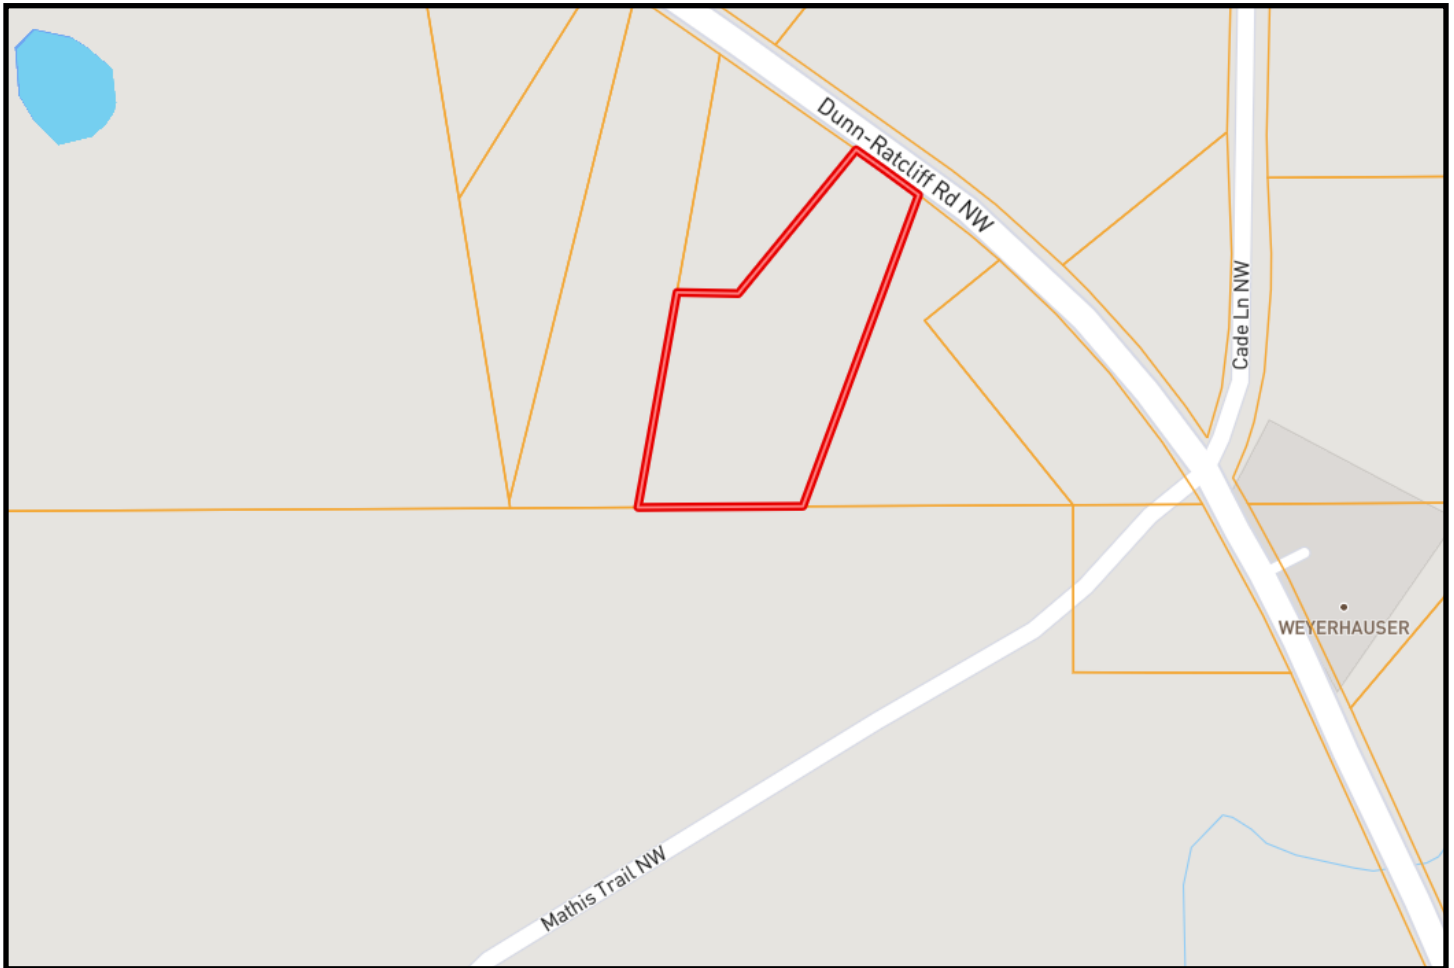

Ownership Map